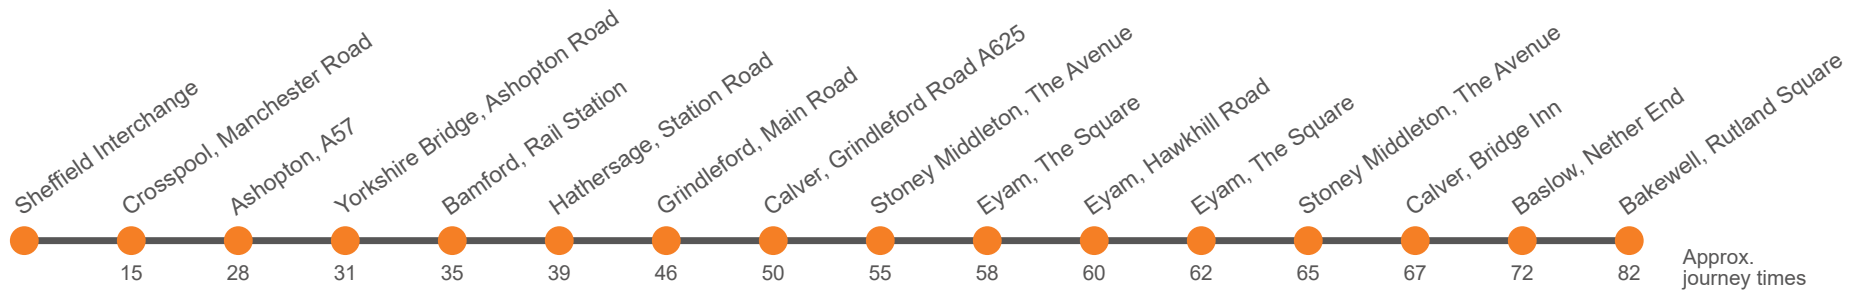

Sunday

Codes	BXT	BXT	BXT	BXT	BXT
Sheffield Interchange, Stop D3	0855	1055	1255	1455	1655
Crosspool, o/s Church	0912	1112	1312	1512	1712
Ladybower Inn, A57	0923	1123	1323	1523	1723
Derwent Dams, Fairholmes	0932	1132	1332	1532	1732
Snake Pass Inn, Snake Road	0950	1150	1350	1550	1750
Glossop, Henry Street Stop B	1005	1205	1405	1605	1805
Hayfield Bus Station	1017	1217	1417	1617	1817
Birch Vale, Grouse Hotel	1021	1221	1421	1621	1821
New Mills, Low Leighton Rd/Cale Rd	1025	1225	1425	1625	1825
New Mills, Bus Station, Stop 1	1029	1229	1429	1629	1829
Newtown Railway Station, Albion Road	1031	1231	1431	1631	1831
Whaley Bridge, Tesco Supermarket	1036	1236	1436	1636	1836
Whaley Bridge, Railway Station	1038	1238	1438	1638	1838
Stoneheads, Jodrell Road	1045	1245	1445	1645	1845
Whaley Bridge, Railway Station	1048	1248	1448	1648	1848
Chapel En Le Frith, Town End	1055	1255	1455	1655	1855
Sparrowpit, Wanted Inn	1101	1301	1501	1701	1901
Castleton, Bus Station	1111	1311	1511	1711	1911

BXT Journeys to/from Buxton possible using 199 to/from Chapel en le Frith