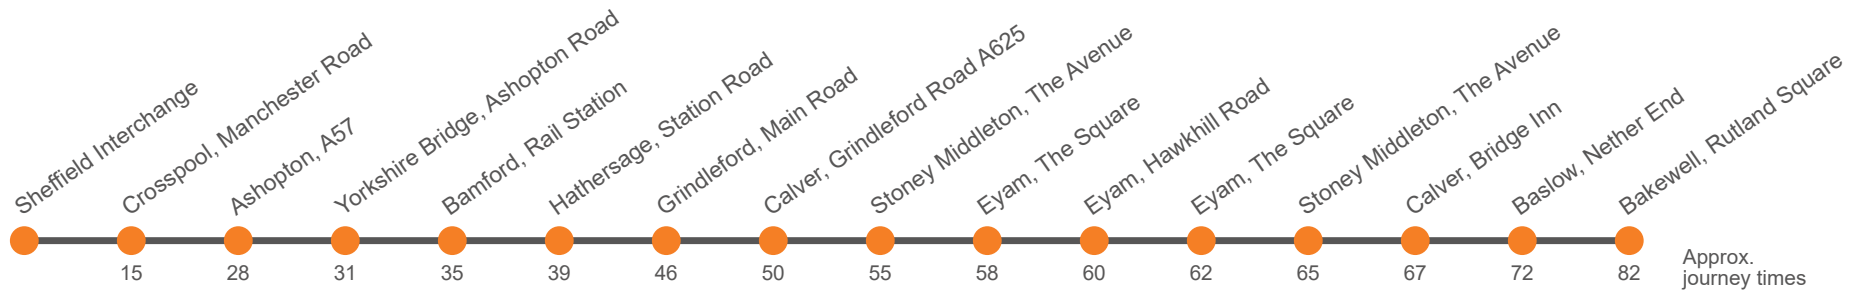

Monday to Friday

Codes	Hol	Sch	Hol	Sch							Hol	Sch	
Sheffield Interchange, Stop D3	...	...	0755	0755	...	0955	1055	1155	1255	1355	1455	1455	1630
Crosspool, o/s Church	...	...	0810	0810	...	1010	1110	1210	1310	1410	1510	1510	1645
Ladybower Inn, A57	...	...	0823	0823	...	1023	1123	1223	1323	1423	1523	1523	1658
Yorkshire Bridge Hotel	0756	0756	0826	0826	0926	1026	1126	1226	1326	1426	1526	1526	1701
Bamford Station	0800	0800	0830	0830	0930	1030	1130	1230	1330	1430	1530	1530	1705
Hope Church			0838	0838							1538	1538	
Hope Valley College				0840								1540	
Bradwell, opp Memorial Hall				...							1546	1546	
Great Hucklow Lane End, Foolow Road				...							1550	1550	
Foolow, Bulls Head				...							1552	1552	
Hathersage, Little John Hotel	0804	0804	...	...	0934	1034	1134	1234	1334	1434			1709
Grindleford, Mount Pleasant	0811	0811	...	...	0941	1041	1141	1241	1341	1441			1716
Calver Sough, Grindleford Road A625	0815	0815	...	...	0945	1045	1145	1245	1345	1445			1720
Stoney Middleton, Royal Oak	0820	0820	...	...	0950	1050	1150	1250	1350	1450			1725
Eyam, The Square opp Water Lane	0823	0823	...	...	0953	1053	1153	1253	1353	1453			1728
Eyam, Hawkhill Road/Eyam Museum			...	...	0955	1055	1155	1255	1355	1455			1730
Eyam, Town Head opp Little Edge	0825	0825	...	...									
Eyam, Town Head adj Little Edge			...	...							1555	1555	
Eyam, The Square adj Water Lane			...	...	0957	1057	1157	1257	1357	1457	1557	1557	1732
Stoney Middleton, Chip Shop			...	...	1000	1100	1200	1300	1400	1500	1600	1600	1735
Calver, Bridge Inn			...	...	1002	1102	1202	1302	1402	1502	1602	1602	1737
Baslow, Nether End			...	...	1007	1107	1207	1307	1407	1507	1607	1607	1742
Foolow, Bulls Head	0828	0828	...	...									
Wardlow, Church	0833	0833	...	...									
Ashford-in-the-water, Ashford Arms	0842	0842	...	...									
Bakewell, Rutland Square, Stand D	0847	0847	...	...	1017	1117	1217	1317	1417	1517	1617	1617	1752
Bakewell, Lady Manners School, Shutts Lane	...	0852	...	...	...	...	...	...	...	...	...	...	...

Hol Runs during School Holidays Only

Sch Runs on Schooldays Only