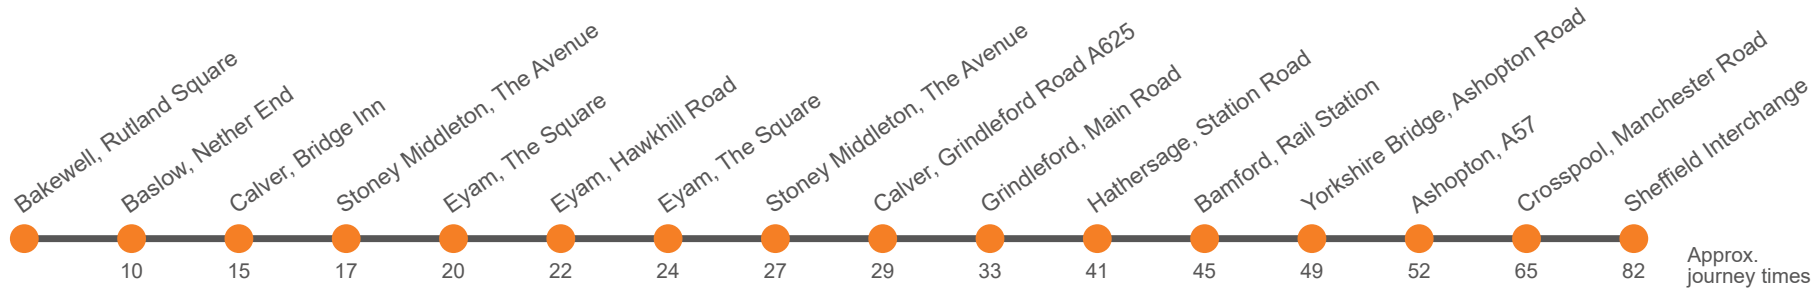

Saturday

Bakewell, Rutland Square, Stand D	0625	0800	0925	1025	1125	1225	1325	1500	1600	1725	1925	2225
Ashford-in-the-water, Ashford Arms									1605			
Wardlow, Bulls Head									1615			
Baslow, Nether End	0635	0810	0935	1035	1135	1235	1335	1510		1735	1934	2234
Calver, Bridge Inn	0640	0815	0940	1040	1140	1240	1340	1515		1740	1937	2237
Stoney Middleton, Royal Oak	0642	0817	0942	1042	1142	1242	1342	1517		1742		
Eyam, The Square opp Water Lane	0645	0820	0945	1045	1145	1245	1345	1520		1745		
Eyam, Hawkhill Road/Eyam Museum	0647	0822	0947	1047	1147	1247	1347	1522		1747		
Eyam, The Square adj Water Lane			0949	1049	1149	1249	1349			1749		
Stoney Middleton, Chip Shop			0952	1052	1152	1252	1352		1627	1752		
Calver Sough, Grindleford Road A625			0954	1054	1154	1254	1354		1629	1754	1938	2238
Grindleford, Mount Pleasant			0958	1058	1158	1258	1358		1633	1758	1942	2242
Hathersage, Little John Hotel			1006	1106	1206	1306	1406		1641	1806	1947	2247
Foolow, Bulls Head	0701	0824						1524				
Great Hucklow Lane End, Foolow Road	0702	0825						1525				
Bradwell, adj Memorial Hall	0706	0829						1529				
Hope Church		0834						1534				
Bamford Station	0710	0845	1010	1110	1210	1310	1410	1545	1645	1810	1951	2251
Yorkshire Bridge Hotel	0714	0849	1014	1114	1214	1314	1414	1549	1649	1814	1955	2255
Ladybower Inn, A57	0717	0852	1017	1117	1217	1317	1417	1552	1652	1817	1957	2257
Crosspool, Manchester Rd/Vernon Terrace	0730	0905	1030	1130	1230	1330	1430	1605	1705	1830	2010	2310
Sheffield Interchange, Stop D3	0747	0922	1047	1147	1247	1347	1447	1622	1722	1847	2022	2322