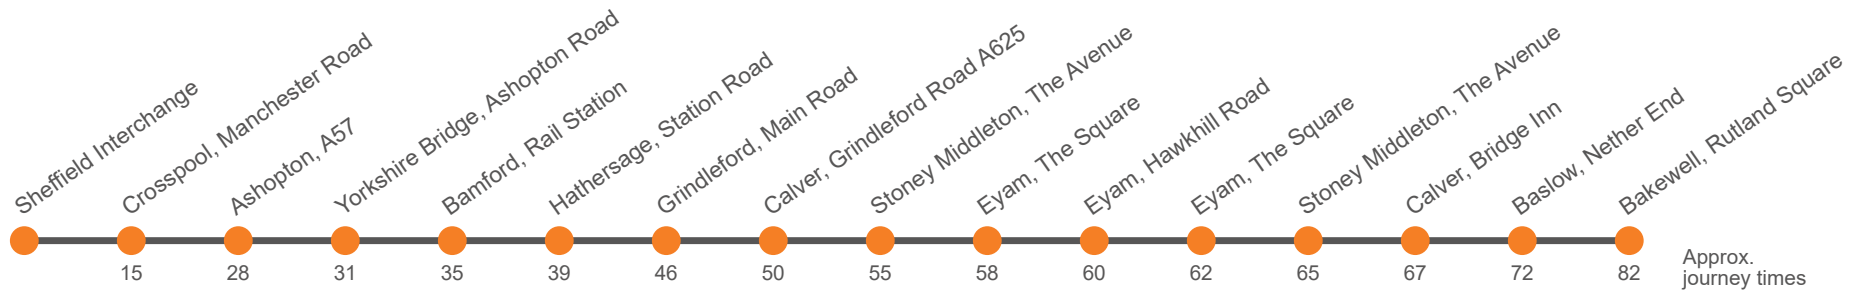

Monday to Friday (continued)

Sheffield Interchange, Stop D3	1730	1855	2030	2330
Crosspool, o/s Church	1745	1910	2042	2342
Ladybower Inn, A57	1758	1923	2054	2354
Yorkshire Bridge Hotel	1801	1926	2056	2356
Bamford Station	1805	1930	2100	0000
Hope Church				
Hope Valley College				
Bradwell, opp Memorial Hall				
Great Hucklow Lane End, Foolow Road				
Foolow, Bulls Head				
Hathersage, Little John Hotel	1809	1934	2104	0004
Grindleford, Mount Pleasant	1816	1941	2109	0009
Calver Sough, Grindleford Road A625	1820	1945	2113	0013
Stoney Middleton, Royal Oak	1825	1950		
Eyam, The Square opp Water Lane	1828	1953		
Eyam, Hawkhill Road/Eyam Museum	1830	1955		
Eyam, Town Head opp Little Edge				
Eyam, Town Head adj Little Edge				
Eyam, The Square adj Water Lane	1832	1957		
Stoney Middleton, Chip Shop	1835	2000		
Calver, Bridge Inn	1837	2002	2114	0014
Baslow, Nether End	1842	2007	2117	0017
Foolow, Bulls Head				
Wardlow, Church				
Ashford-in-the-water, Ashford Arms				
Bakewell, Rutland Square, Stand D	1852	2017	2125	0025
Bakewell, Lady Manners School, Shutts Lane	...	...	...	...