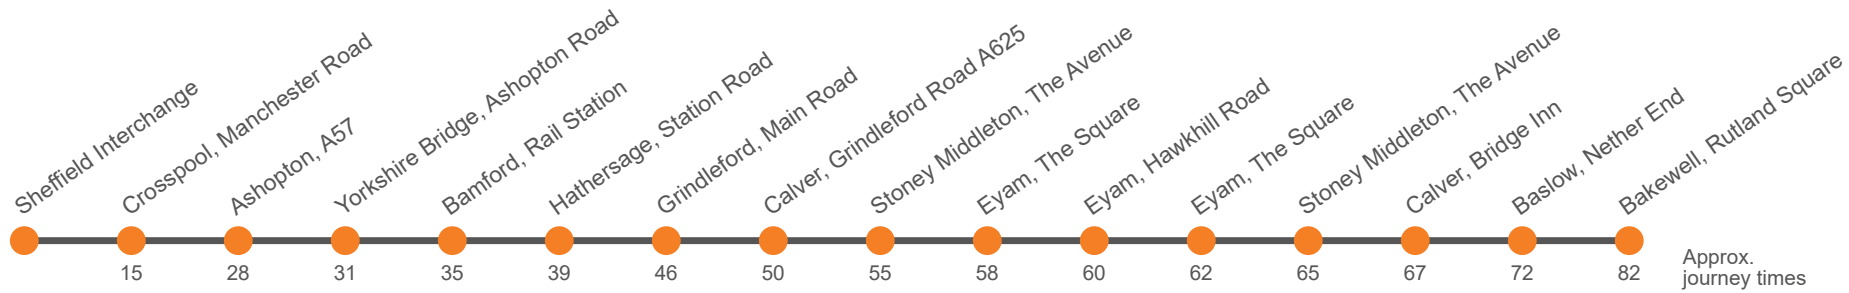

Saturday

Sheffield Interchange, Stop D3	...	0855		55		1355	1455	1630	1730	1855	2030	2330
Crosspool, o/s Church	...	0910		10		1410	1510	1645	1745	1910	2042	2342
Ladybower Inn, A57	...	0923		23		1423	1523	1658	1758	1923	2054	2354
Yorkshire Bridge Hotel	0756	0926		26		1426	1526	1701	1801	1926	2056	2356
Bamford Station	0800	0930		30		1430	1530	1705	1805	1930	2100	0000
Hope Church							1538					
Bradwell, opp Memorial Hall							1546					
Great Hucklow Lane End, Foolow Road							1550					
Foolow, Bulls Head							1552					
Hathersage, Little John Hotel	0804	0934		34		1434		1709	1809	1934	2104	0004
Grindleford, Mount Pleasant	0811	0941	Then at these mins past the hour	41		1441		1716	1816	1941	2109	0009
Calver Sough, Grindleford Road A625	0815	0945		45		1445		1720	1820	1945	2113	0013
Stoney Middleton, Royal Oak	0820	0950		50	until	1450		1725	1825	1950		
Eyam, The Square opp Water Lane	0823	0953		53		1453		1728	1828	1953		
Eyam, Hawkhill Road/Eyam Museum		0955		55		1455		1730	1830	1955		
Eyam, Town Head opp Little Edge	0825											
Eyam, Town Head adj Little Edge							1555					
Eyam, The Square adj Water Lane		0957		57		1457	1557	1732	1832	1957		
Stoney Middleton, Chip Shop		1000		00		1500	1600	1735	1835	2000		
Calver, Bridge Inn		1002		02		1502	1602	1737	1837	2002	2114	0014
Baslow, Nether End		1007		07		1507	1607	1742	1842	2007	2117	0017
Foolow, Bulls Head	0828											
Wardlow, Church	0833											
Ashford-in-the-water, Ashford Arms	0842											
Bakewell, Rutland Square, Stand D	0847	1017		17		1517	1617	1752	1852	2017	2125	0025