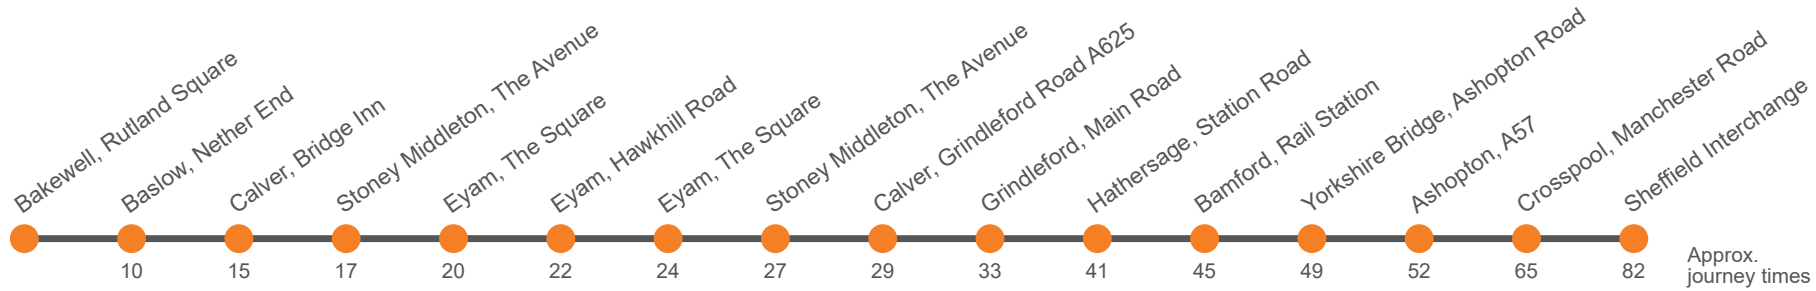

### Monday to Friday (continued)

Bakewell, Lady Manners School, Shutts Lane	...	...
Bakewell, Rutland Square, Stand D	1925	2225
Ashford-in-the-water, Ashford Arms		
Wardlow, Bulls Head		
Baslow, Nether End	1934	2234
Calver, Bridge Inn	1937	2237
Stoney Middleton, Royal Oak		
Eyam, The Square opp Water Lane		
Eyam, Hawkhill Road/Eyam Museum		
Eyam, The Square adj Water Lane		
Stoney Middleton, Chip Shop		
Calver Sough, Grindleford Road A625	1938	2238
Grindleford, Mount Pleasant	1942	2242
Hathersage, Little John Hotel	1947	2247
Foolow, Bulls Head		
Great Hucklow Lane End, Foolow Road		
Bradwell, adj Memorial Hall		
Hope Church		
Hope Valley College		
Bamford Station	1951	2251
Yorkshire Bridge Hotel	1955	2255
Ladybower Inn, A57	1957	2257
Crosspool, Manchester Rd/Vernon Terrace	2010	2310
Sheffield Interchange, Stop D3	2022	2322

### Sunday

Codes	BXT	BXT	BXT	BXT	BXT
Castleton, Bus Station	0805	1005	1205	1405	1605
Sparrowpit, Wanted Inn	0819	1019	1219	1419	1619
Chapel En Le Frith, Town End	0825	1025	1225	1425	1625
Whaley Bridge, Railway Station	0837	1037	1237	1437	1637
Stoneheads, Jodrell Road	0840	1040	1240	1440	1640
Whaley Bridge, Railway Station	0845	1045	1245	1445	1645
Whaley Bridge, Tesco Supermarket	0847	1047	1247	1447	1647
Newtown, Albion Road	0857	1057	1257	1457	1657
New Mills, Bus Station, Stop 1	0900	1100	1300	1500	1700
New Mills, Low Leighton Rd/Cale Rd	0902	1102	1302	1502	1702
Birch Vale, Grouse Hotel	0905	1105	1305	1505	1705
Hayfield Bus Station	0908	1108	1308	1508	1708
Glossop, Henry Street Stop B	0920	1120	1320	1520	1720
Snake Pass Inn, Snake Road	0942	1142	1342	1542	1742
Derwent Dams, Fairholmes	1005	1205	1405	1605	1805
Ladybower Inn, A57	1017	1217	1417	1617	1817
Crosspool, Manchester Rd/Vernon Terrace	1030	1230	1430	1630	1830
Sheffield Interchange, Stop D3	1045	1245	1445	1645	1845