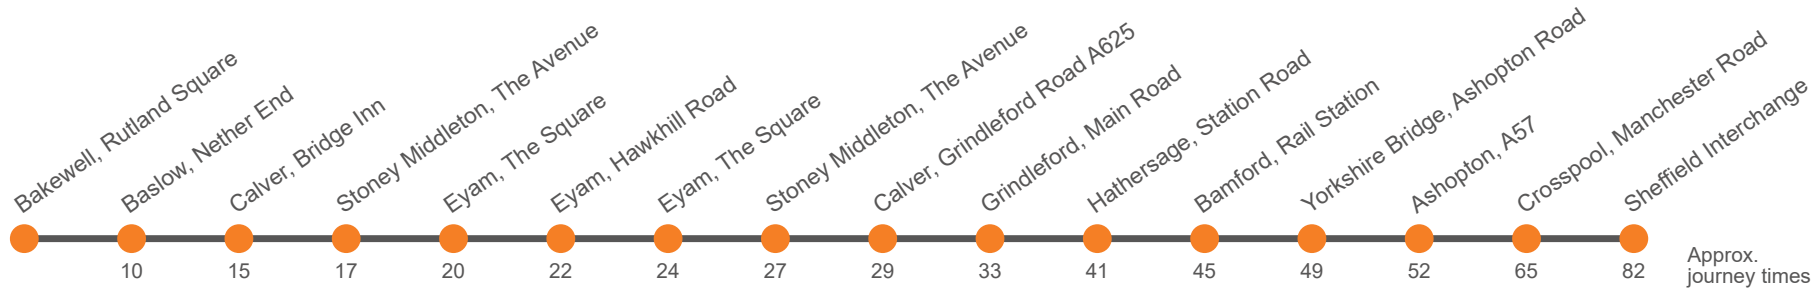

Monday to Friday (continued)

Bakewell, Lady Manners School, Shutts Lane	...	...
Bakewell, Rutland Square, Stand D	1925	2225
Ashford-in-the-water, Ashford Arms		
Wardlow, Bulls Head		
Baslow, Nether End	1934	2234
Calver, Bridge Inn	1937	2237
Stoney Middleton, Royal Oak		
Eyam, The Square opp Water Lane		
Eyam, Hawkhill Road/Eyam Museum		
Eyam, The Square adj Water Lane		
Stoney Middleton, Chip Shop		
Calver Sough, Grindleford Road A625	1938	2238
Grindleford, Mount Pleasant	1942	2242
Hathersage, Little John Hotel	1947	2247
Foolow, Bulls Head		
Great Hucklow Lane End, Foolow Road		
Bradwell, adj Memorial Hall		
Hope Church		
Hope Valley College		
Bamford Station	1951	2251
Yorkshire Bridge Hotel	1955	2255
Ladybower Inn, A57	1957	2257
Crosspool, Manchester Rd/Vernon Terrace	2010	2310
Sheffield Interchange, Stop D3	2022	2322

This service is partly funded by Derbyshire County Council