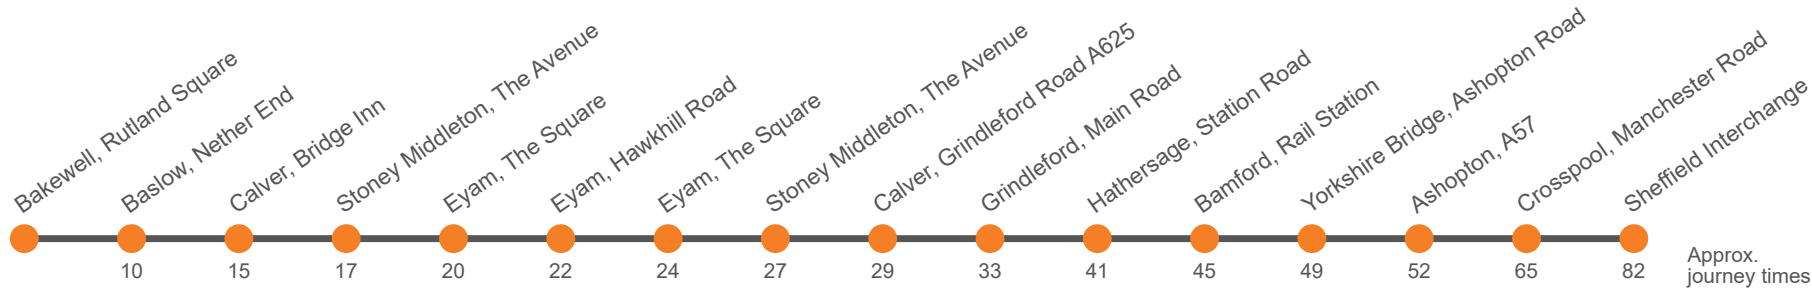

Monday to Friday

Codes	Hol	Sch							Hol	Sch	Sch	Hol	
Bakewell, Lady Manners School, Shutts Lane	...	...	...	...	...	...	...	...	...	...	1545	...	...
Bakewell, Rutland Square, Stand D	0625	0800	0800	0925	1025	1125	1225	1325	1500	1500	1600	1600	1725
Ashford-in-the-water, Ashford Arms											1605	1605	
Wardlow, Bulls Head											1615	1615	
Baslow, Nether End	0635	0810	0810	0935	1035	1135	1235	1335	1510	1510			1735
Calver, Bridge Inn	0640	0815	0815	0940	1040	1140	1240	1340	1515	1515			1740
Stoney Middleton, Royal Oak	0642	0817	0817	0942	1042	1142	1242	1342	1517	1517			1742
Eyam, The Square opp Water Lane	0645	0820	0820	0945	1045	1145	1245	1345	1520	1520			1745
Eyam, Hawkhill Road/Eyam Museum	0647	0822	0822	0947	1047	1147	1247	1347	1522	1522			1747
Eyam, The Square adj Water Lane				0949	1049	1149	1249	1349					1749
Stoney Middleton, Chip Shop				0952	1052	1152	1252	1352			1627	1627	1752
Calver Sough, Grindleford Road A625				0954	1054	1154	1254	1354			1629	1629	1754
Grindleford, Mount Pleasant				0958	1058	1158	1258	1358			1633	1633	1758
Hathersage, Little John Hotel				1006	1106	1206	1306	1406			1641	1641	1806
Foolow, Bulls Head	0701	0824	0824						1524	1524			
Great Hucklow Lane End, Foolow Road	0702	0825	0825						1525	1525			
Bradwell, adj Memorial Hall	0706	0829	0829						1529	1529			
Hope Church		0834	0834						1534	1534			
Hope Valley College			0835							1535			
Bamford Station	0710	0845	0845	1010	1110	1210	1310	1410	1545	1545	1645	1645	1810
Yorkshire Bridge Hotel	0714	0849	0849	1014	1114	1214	1314	1414	1549	1549	1649	1649	1814
Ladybower Inn, A57	0717	0852	0852	1017	1117	1217	1317	1417	1552	1552	1652	1652	1817
Crosspool, Manchester Rd/Vernon Terrace	0730	0905	0905	1030	1130	1230	1330	1430	1605	1605	1705	1705	1830
Sheffield Interchange, Stop D3	0747	0922	0922	1047	1147	1247	1347	1447	1622	1622	1722	1722	1847

Hol Runs during School Holidays Only

Sch Runs on Schooldays Only

This service is partly funded by Derbyshire County Council