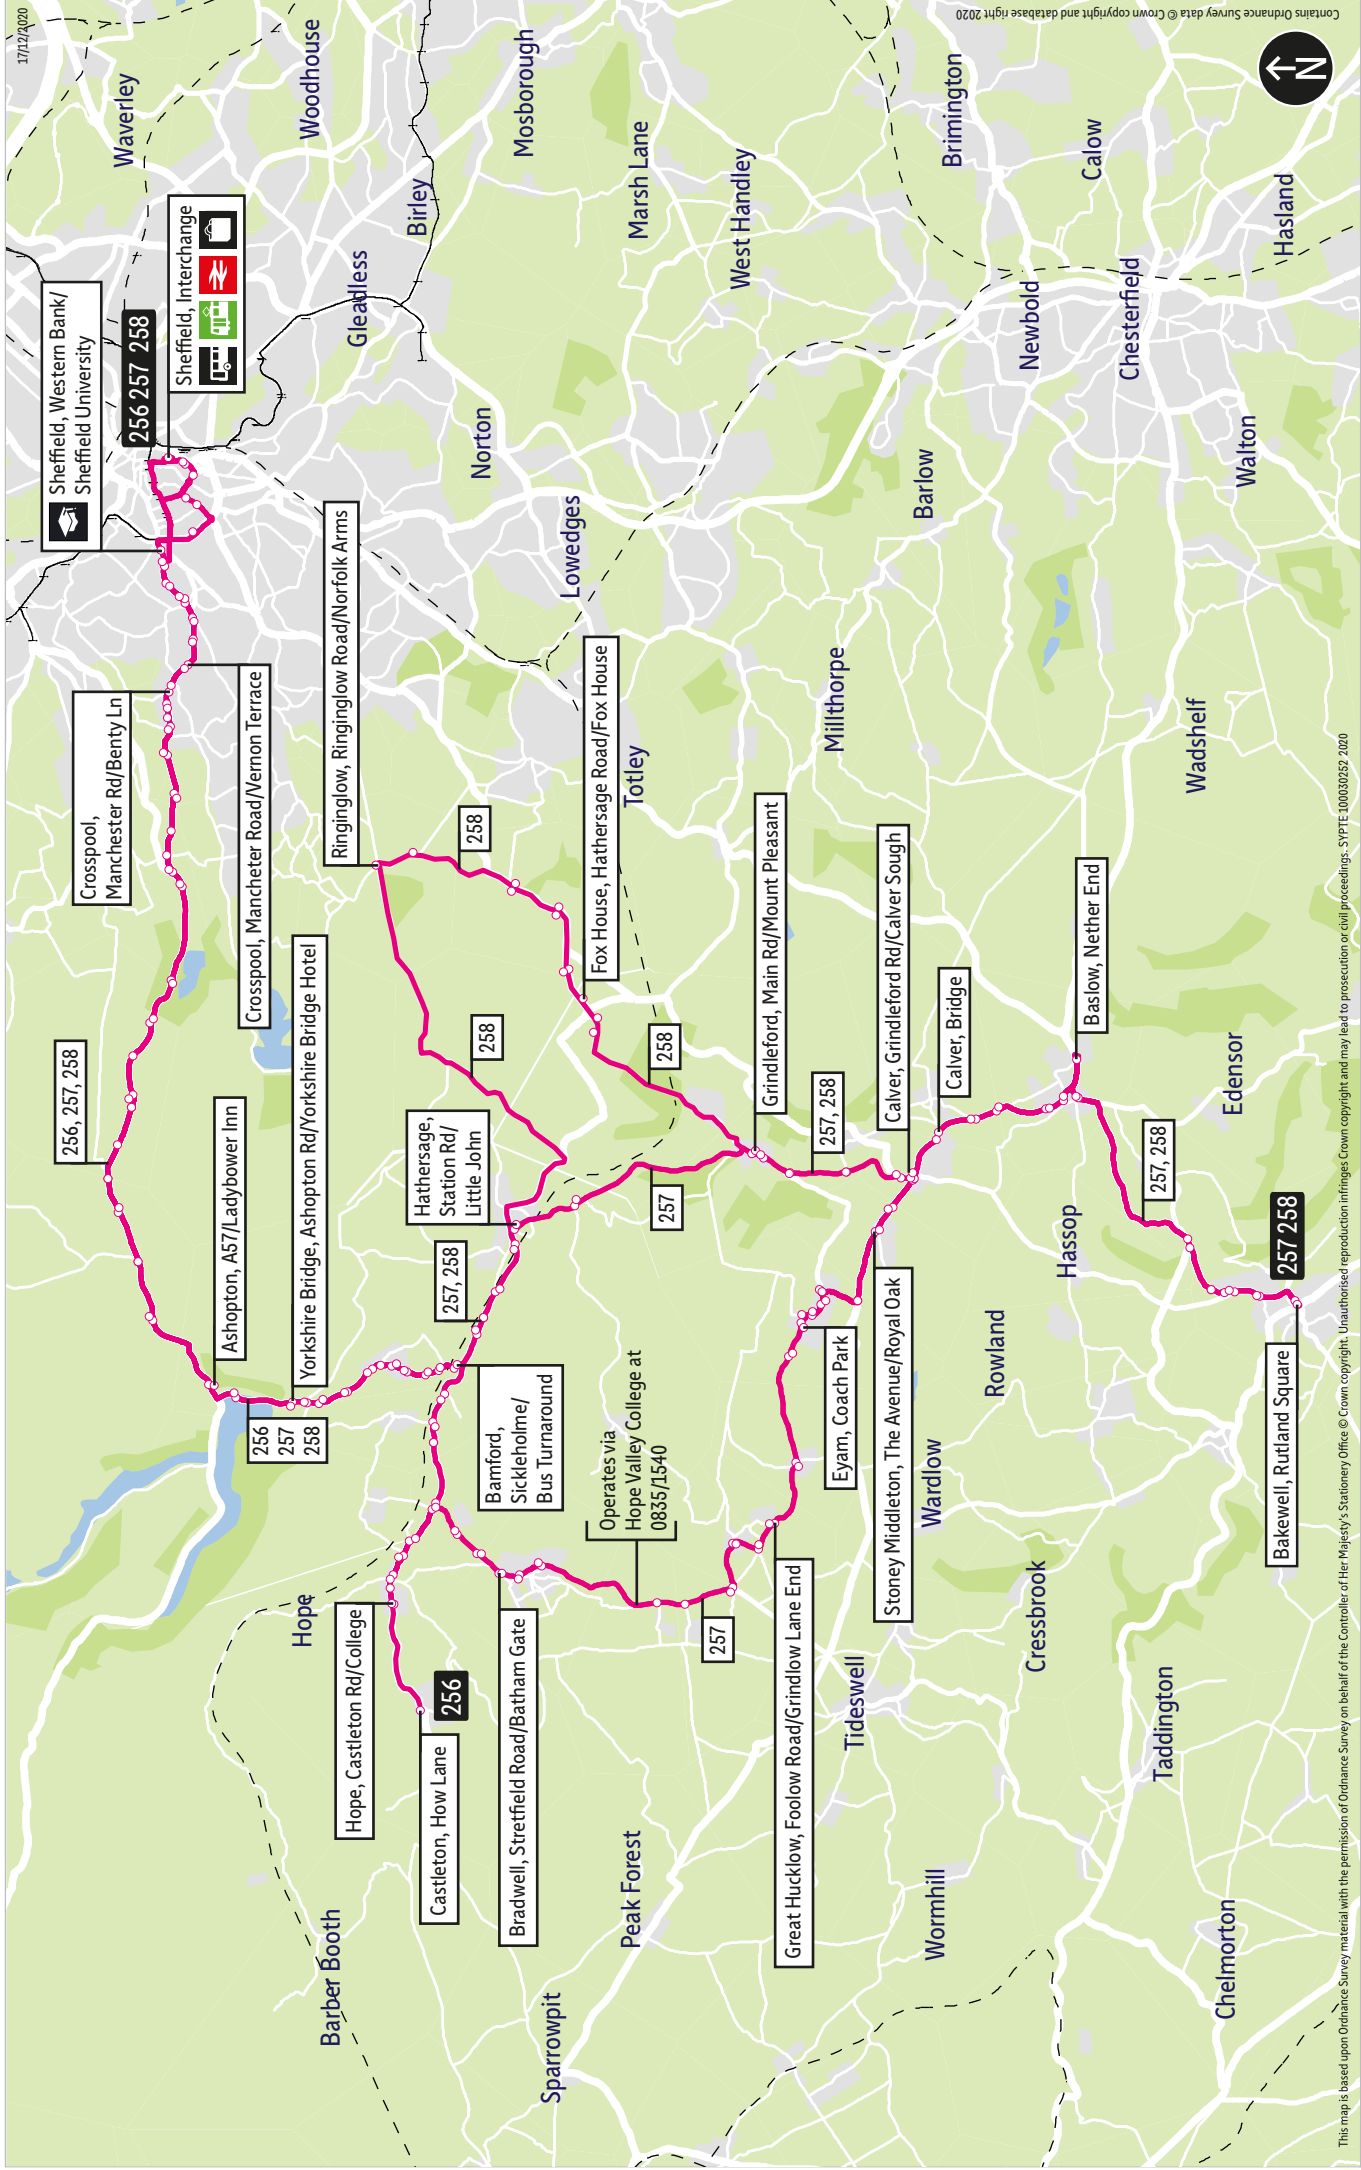

Bus route map for services 256, 257 and 258

- = Terminus point
- = Shopping area
- = Public transport
- = Bus route & stops
- = Rail line & station
- = Tram route & stop