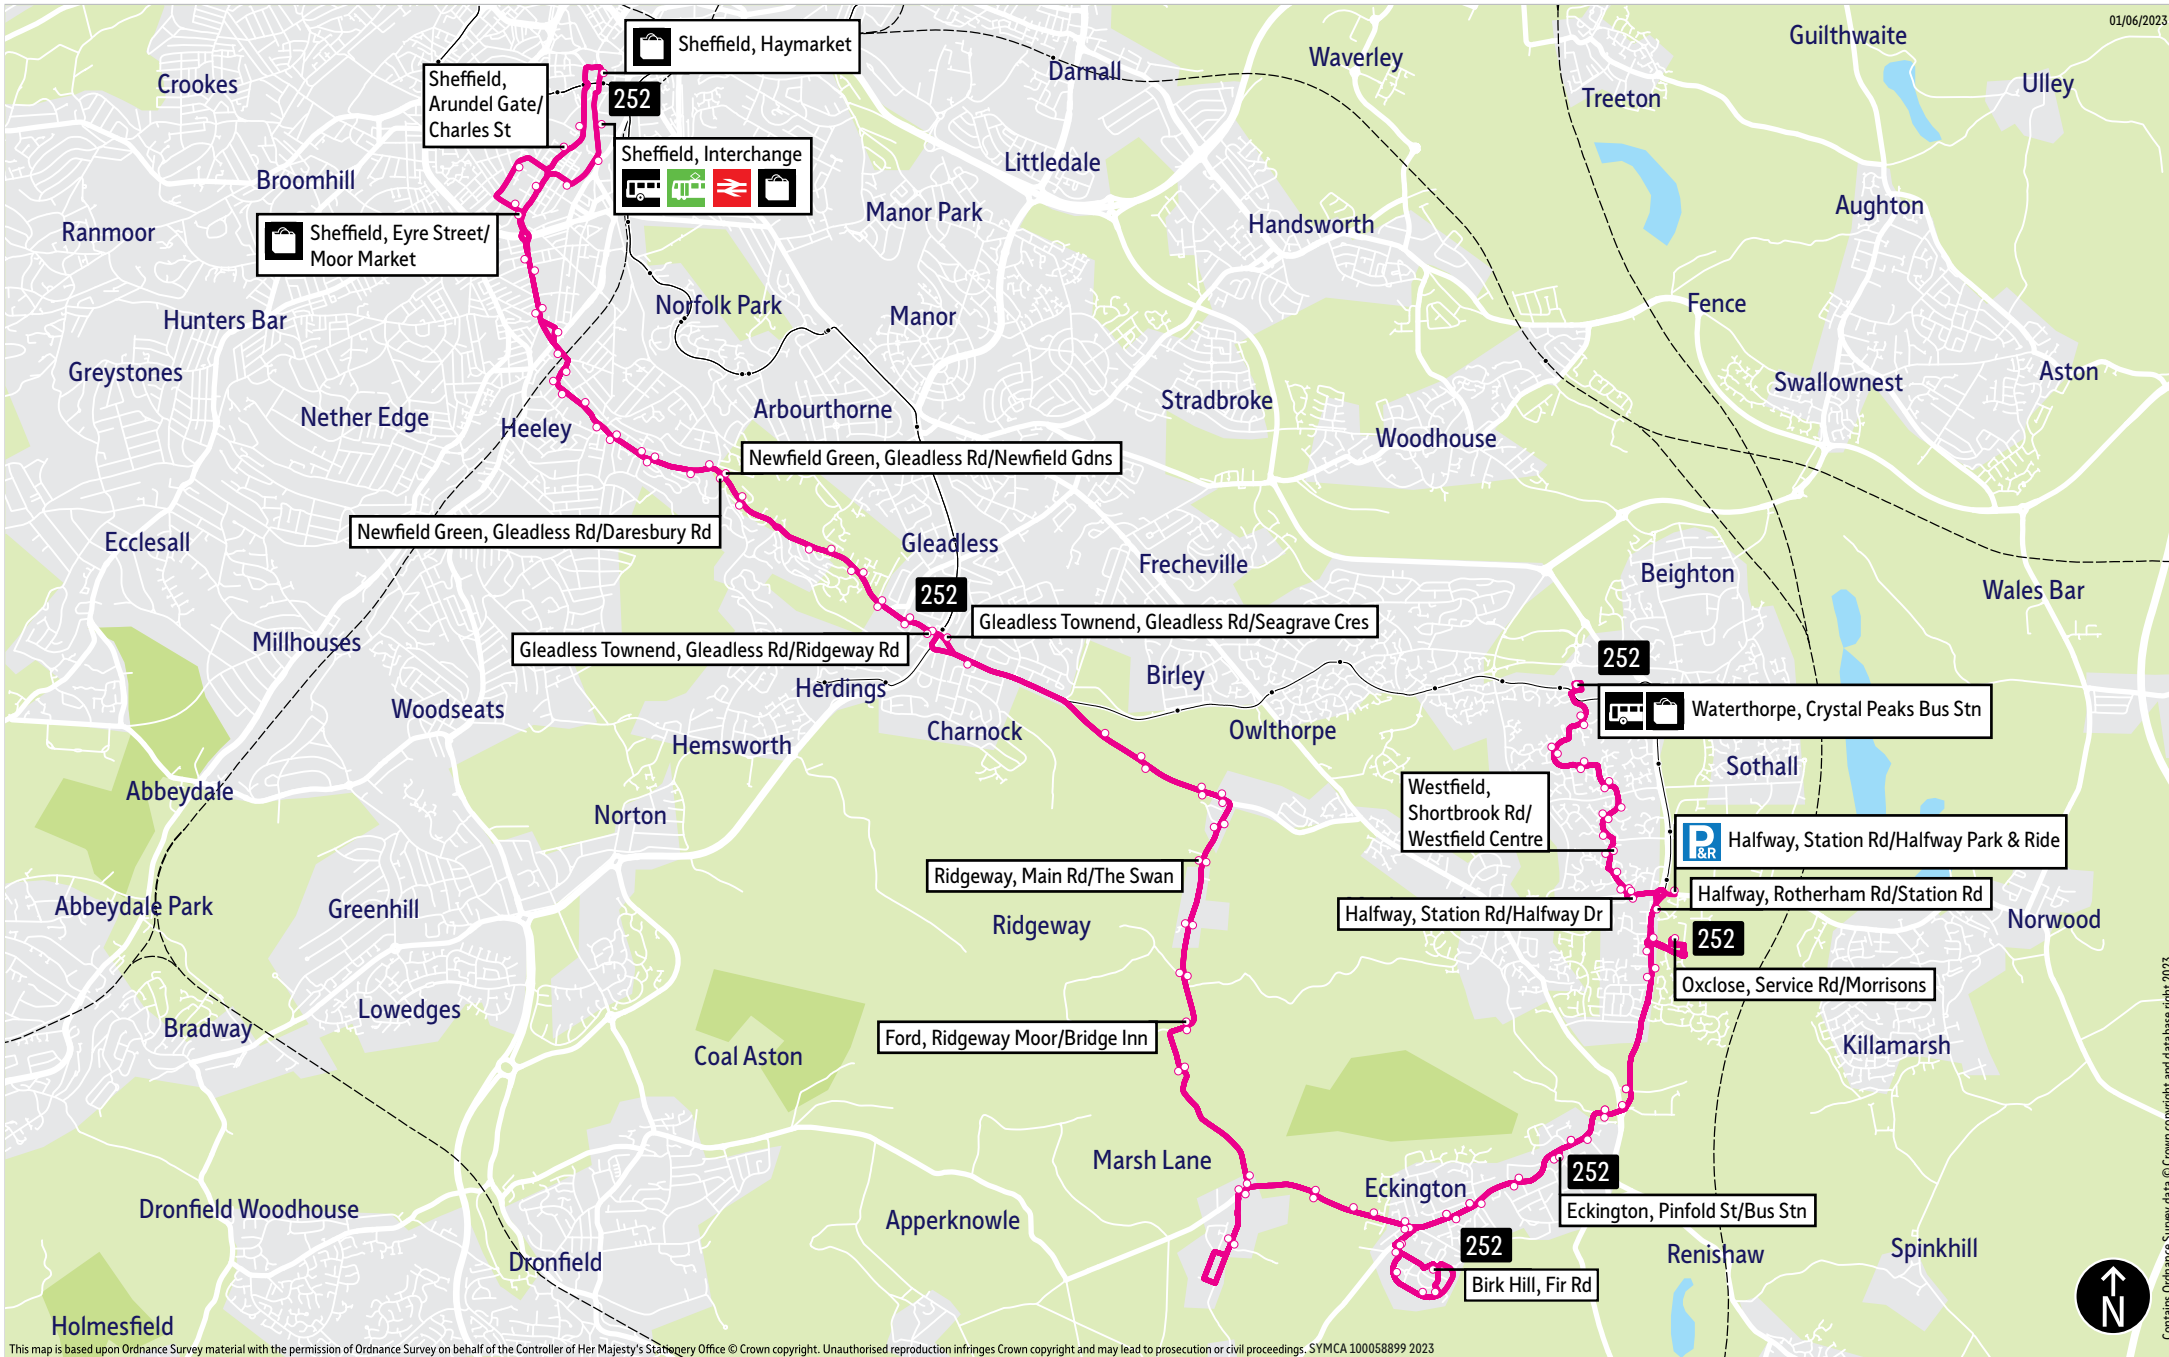

Bus route map for service 252

01/06/2023

= Terminus point

 = Public transport

 = Shopping area
 = Bus route & stops
 = Rail line & station
 = Tram route & stop

Contains Ordnance Survey data © Crown copyright and database right 2023