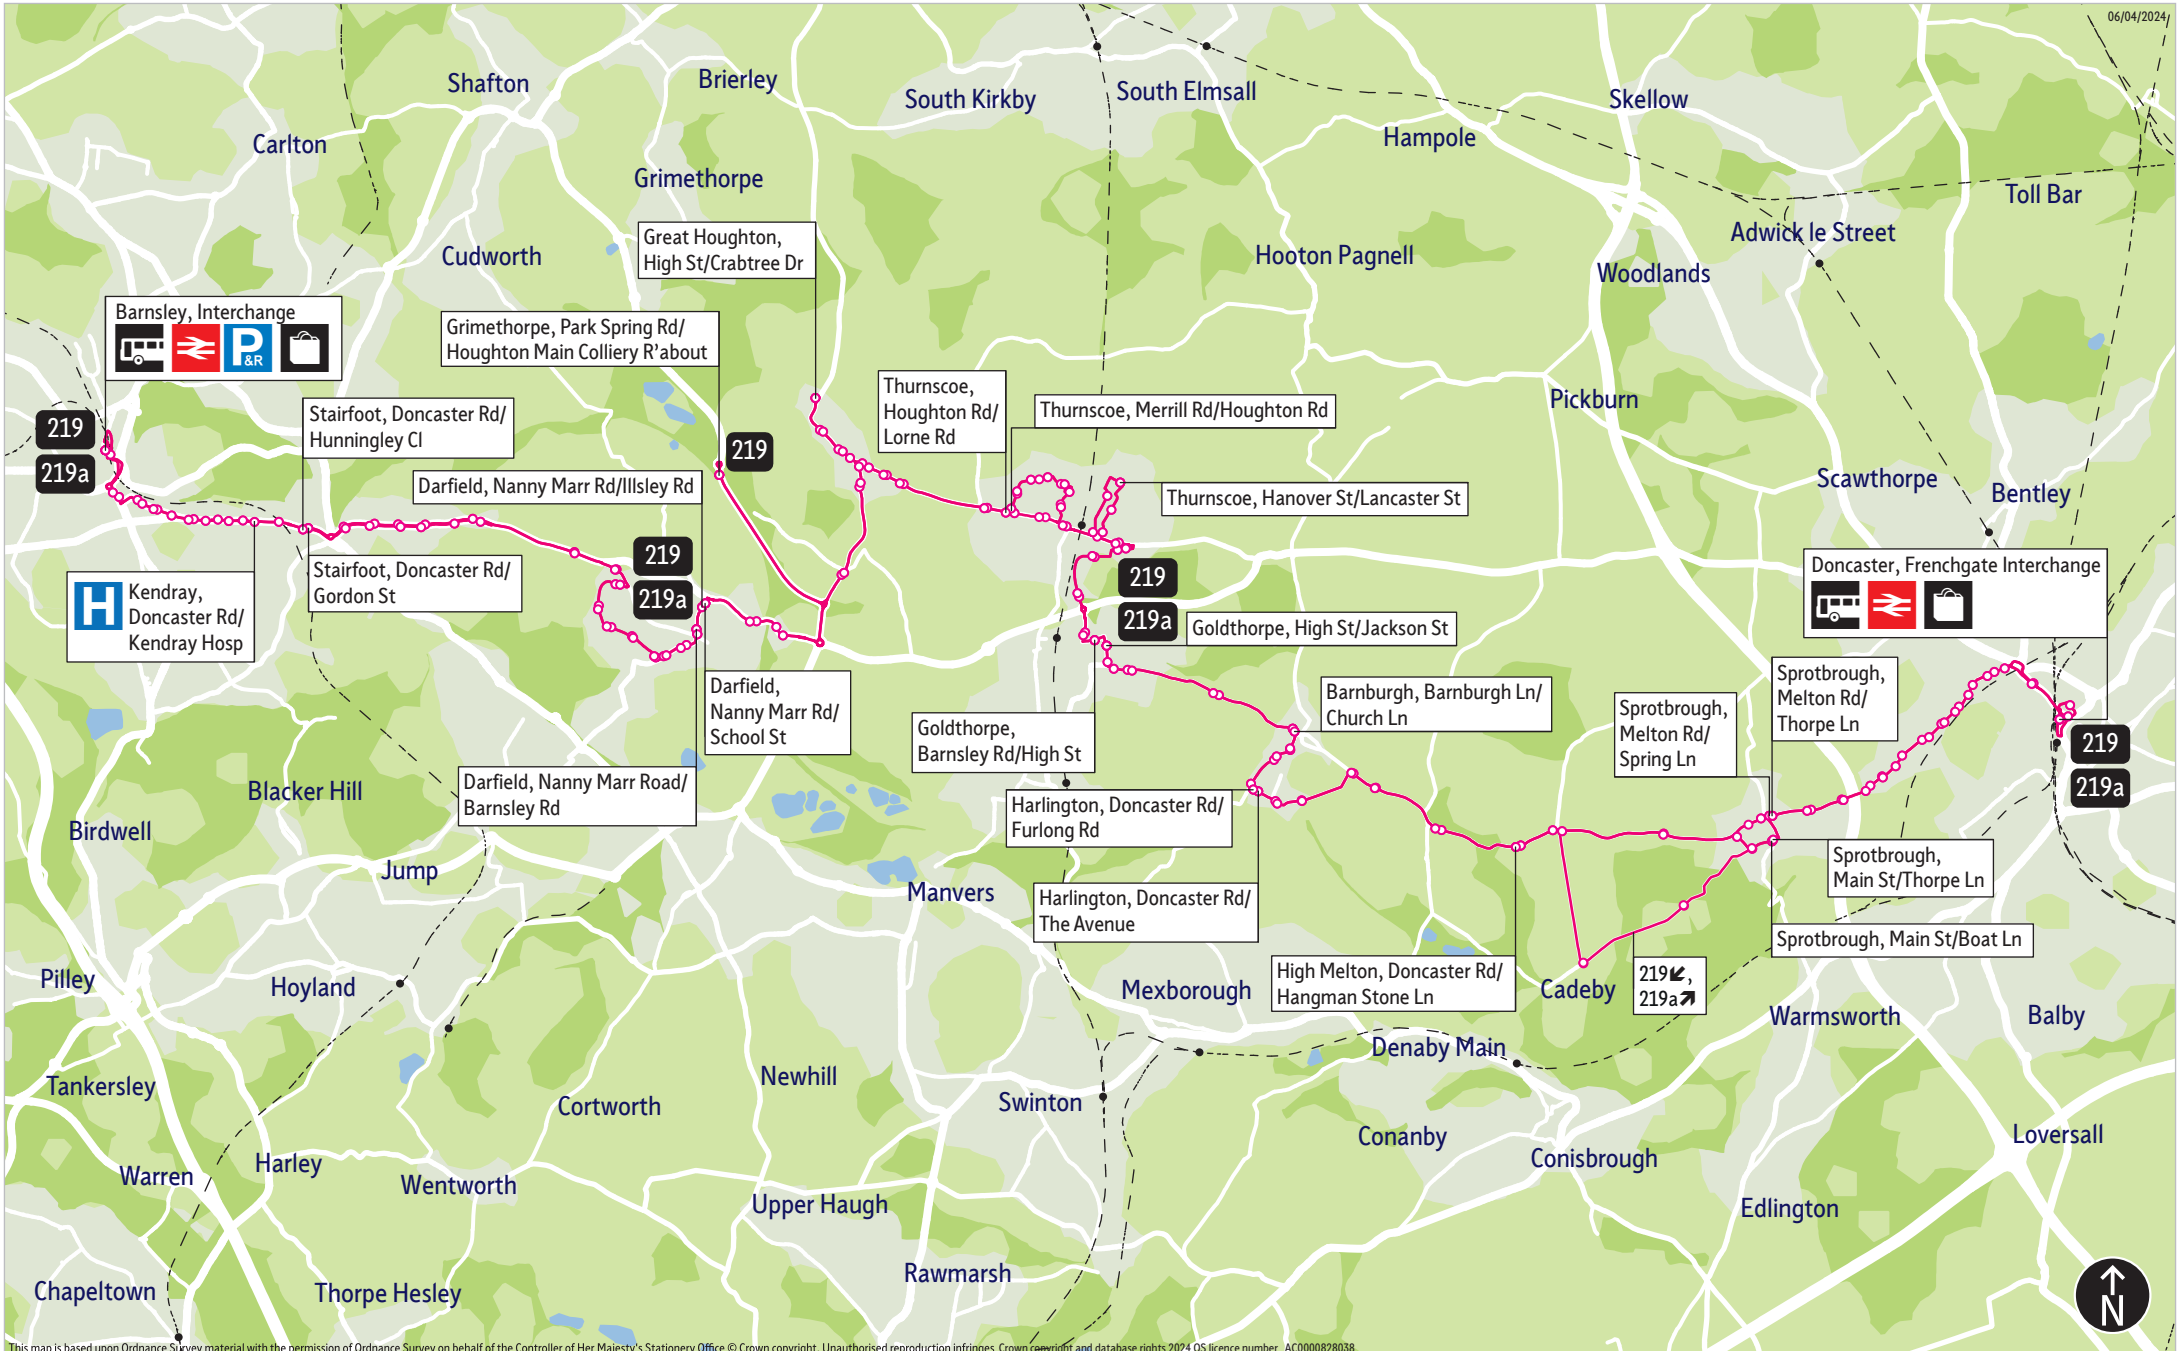

Bus route map for services 219 & 219a

06/04/2024

- = Terminus point
- = Public transport
- = Shopping area
- = Bus route & stops
- = Rail line & station
- = Tram route & stop