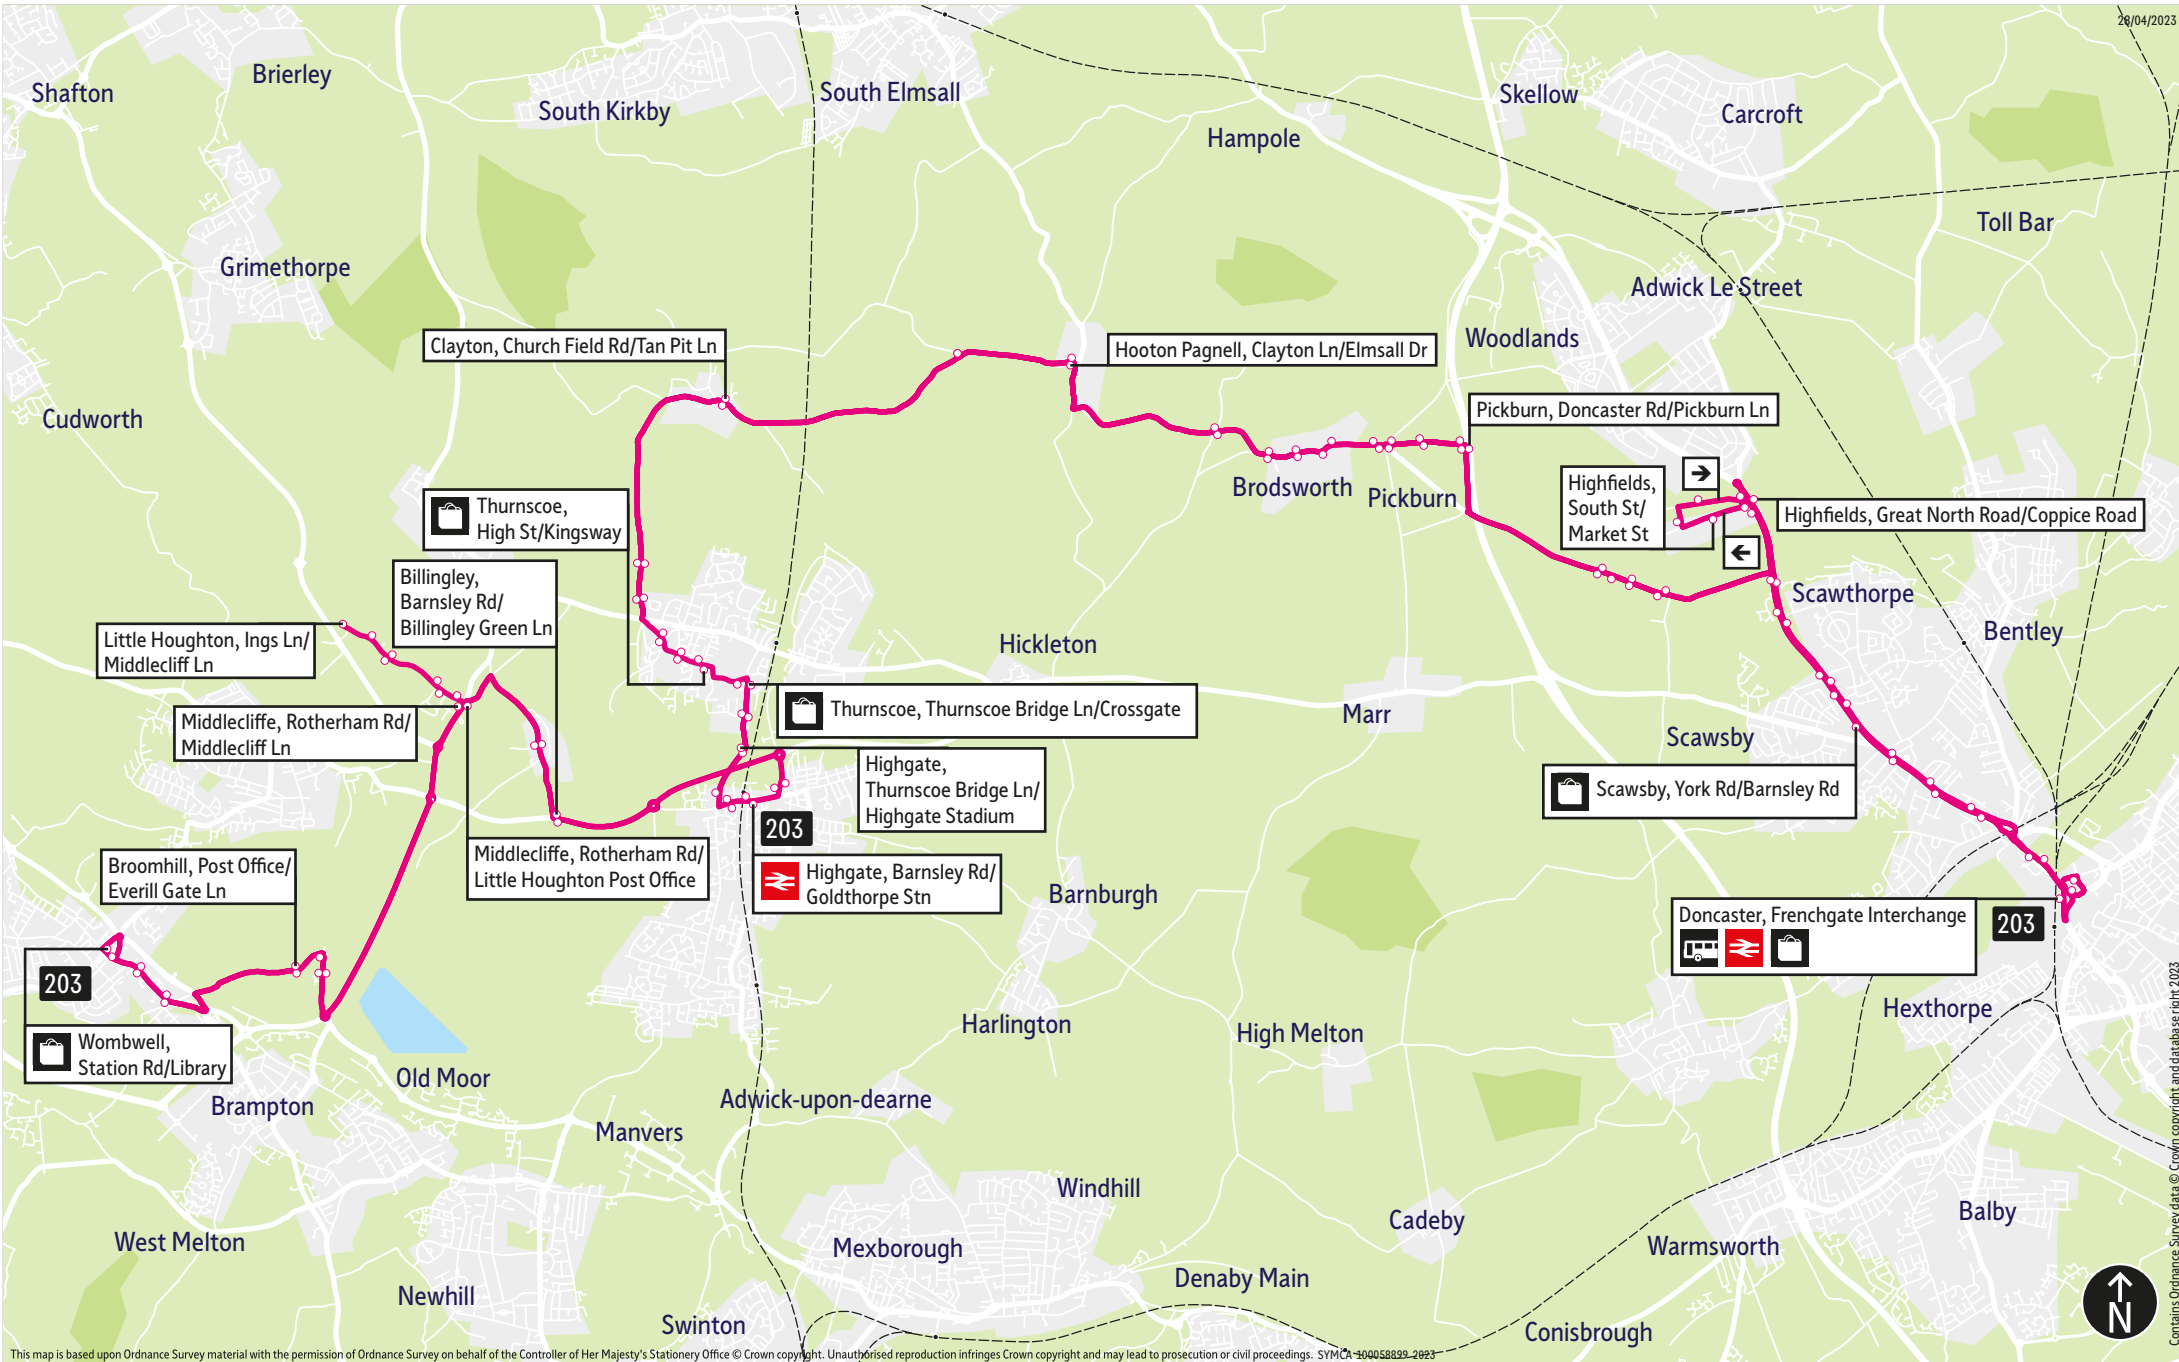

Bus route map for service 203

28/04/2023

- = Terminus point
- = Public transport
- = Shopping area
- = Bus route & stops
- = Rail line & station
- = Tram route & stop

Contains Ordnance Survey data © Crown copyright and database right 2023