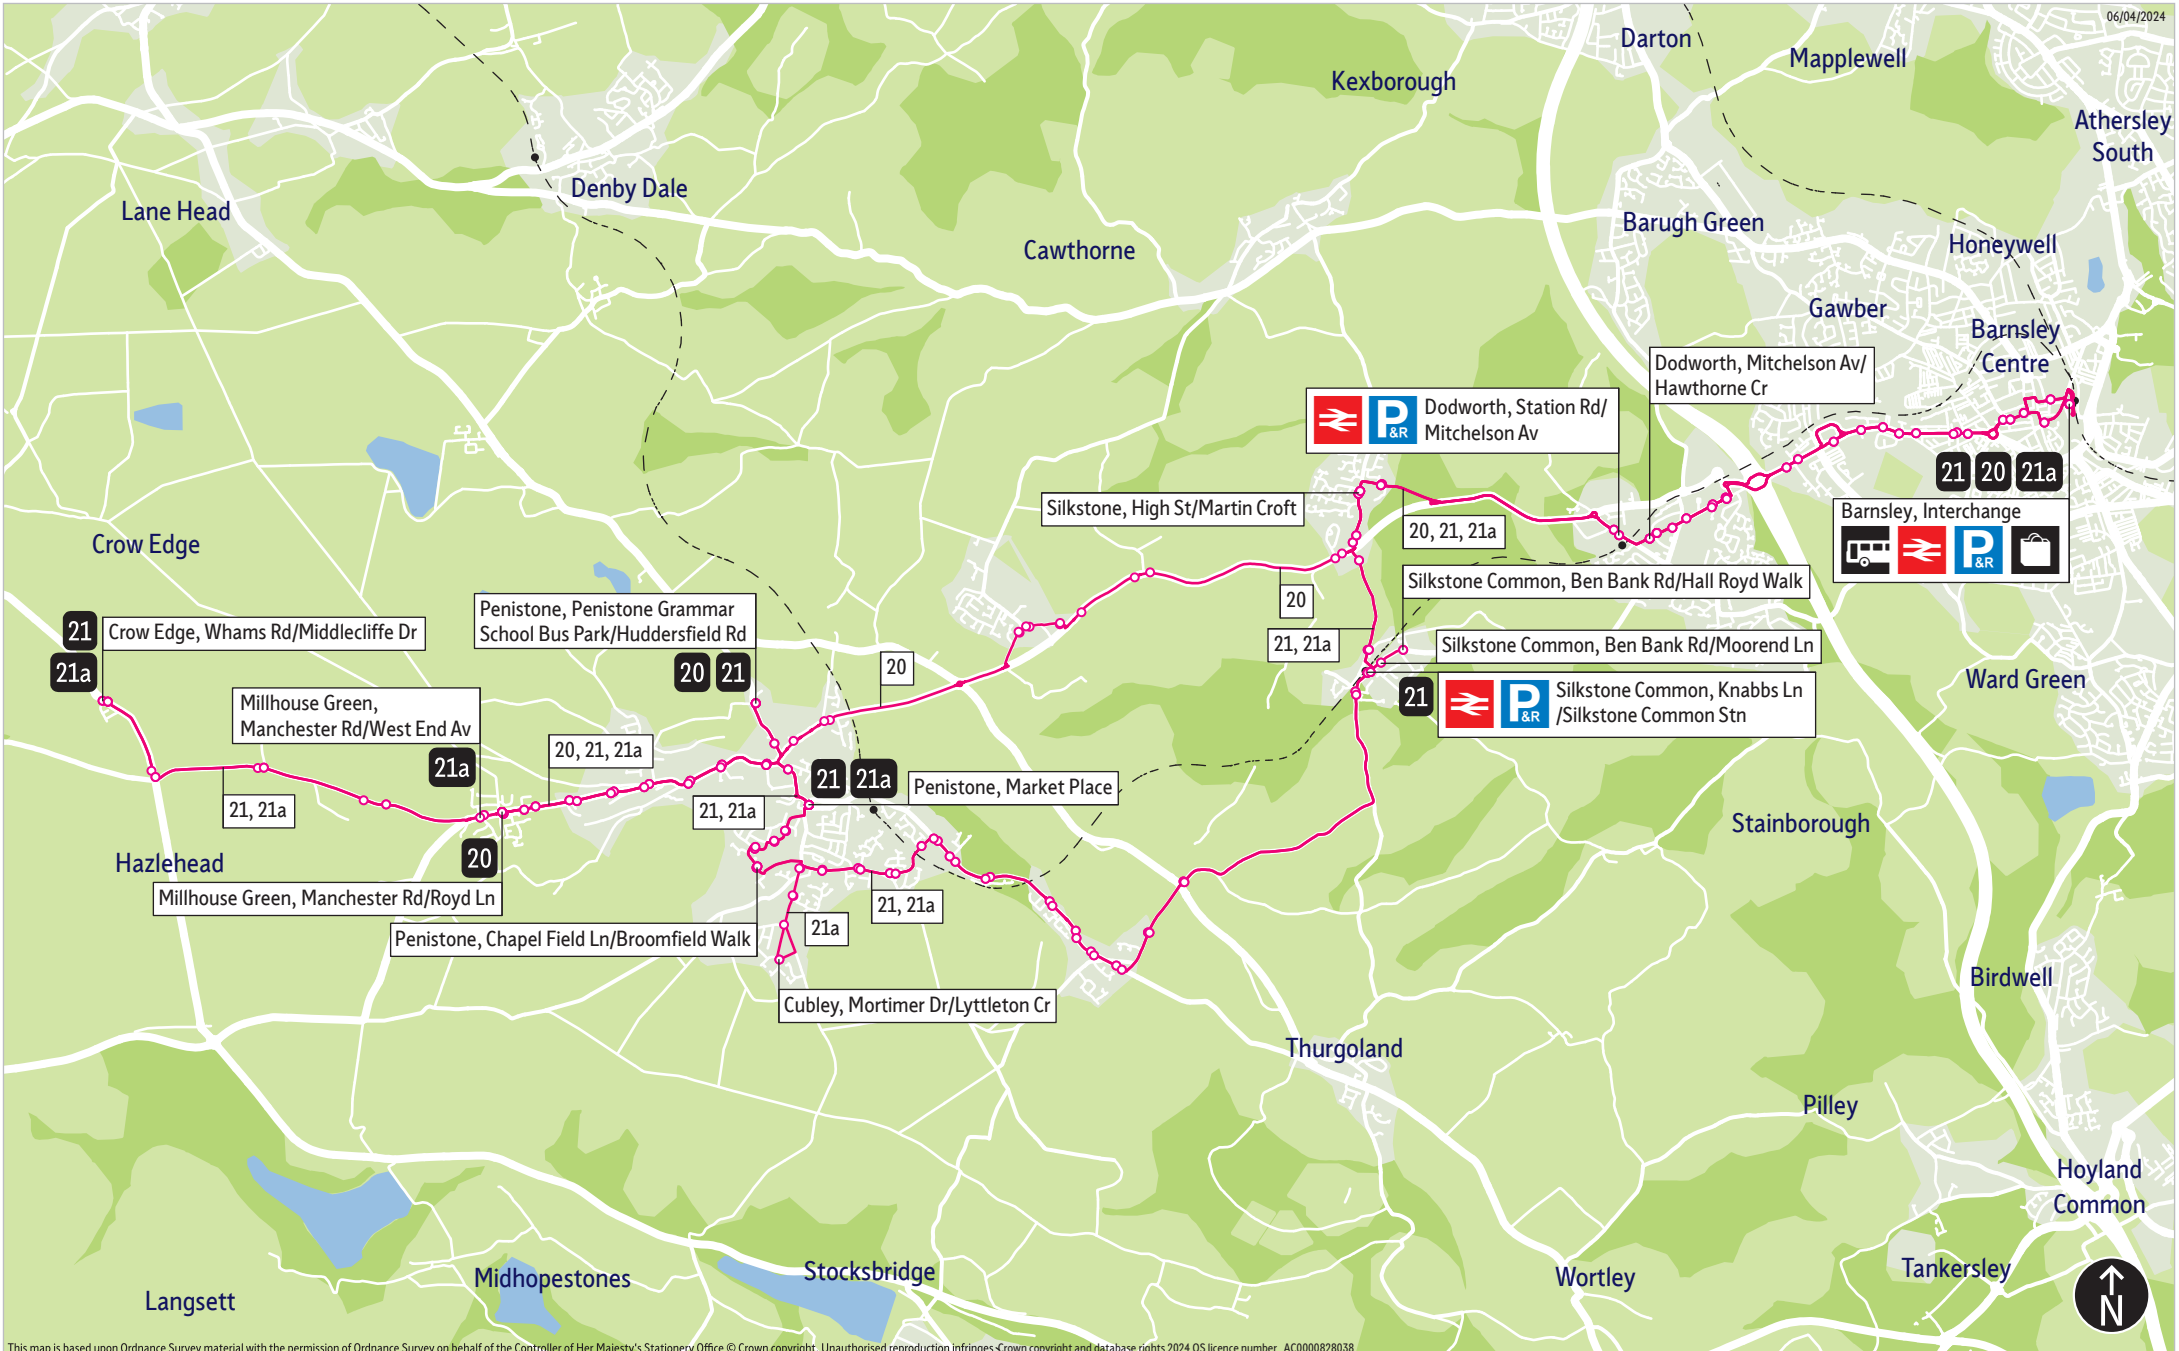

Bus route map for services 20, 21 & 21a

06/04/2024

= Terminus point