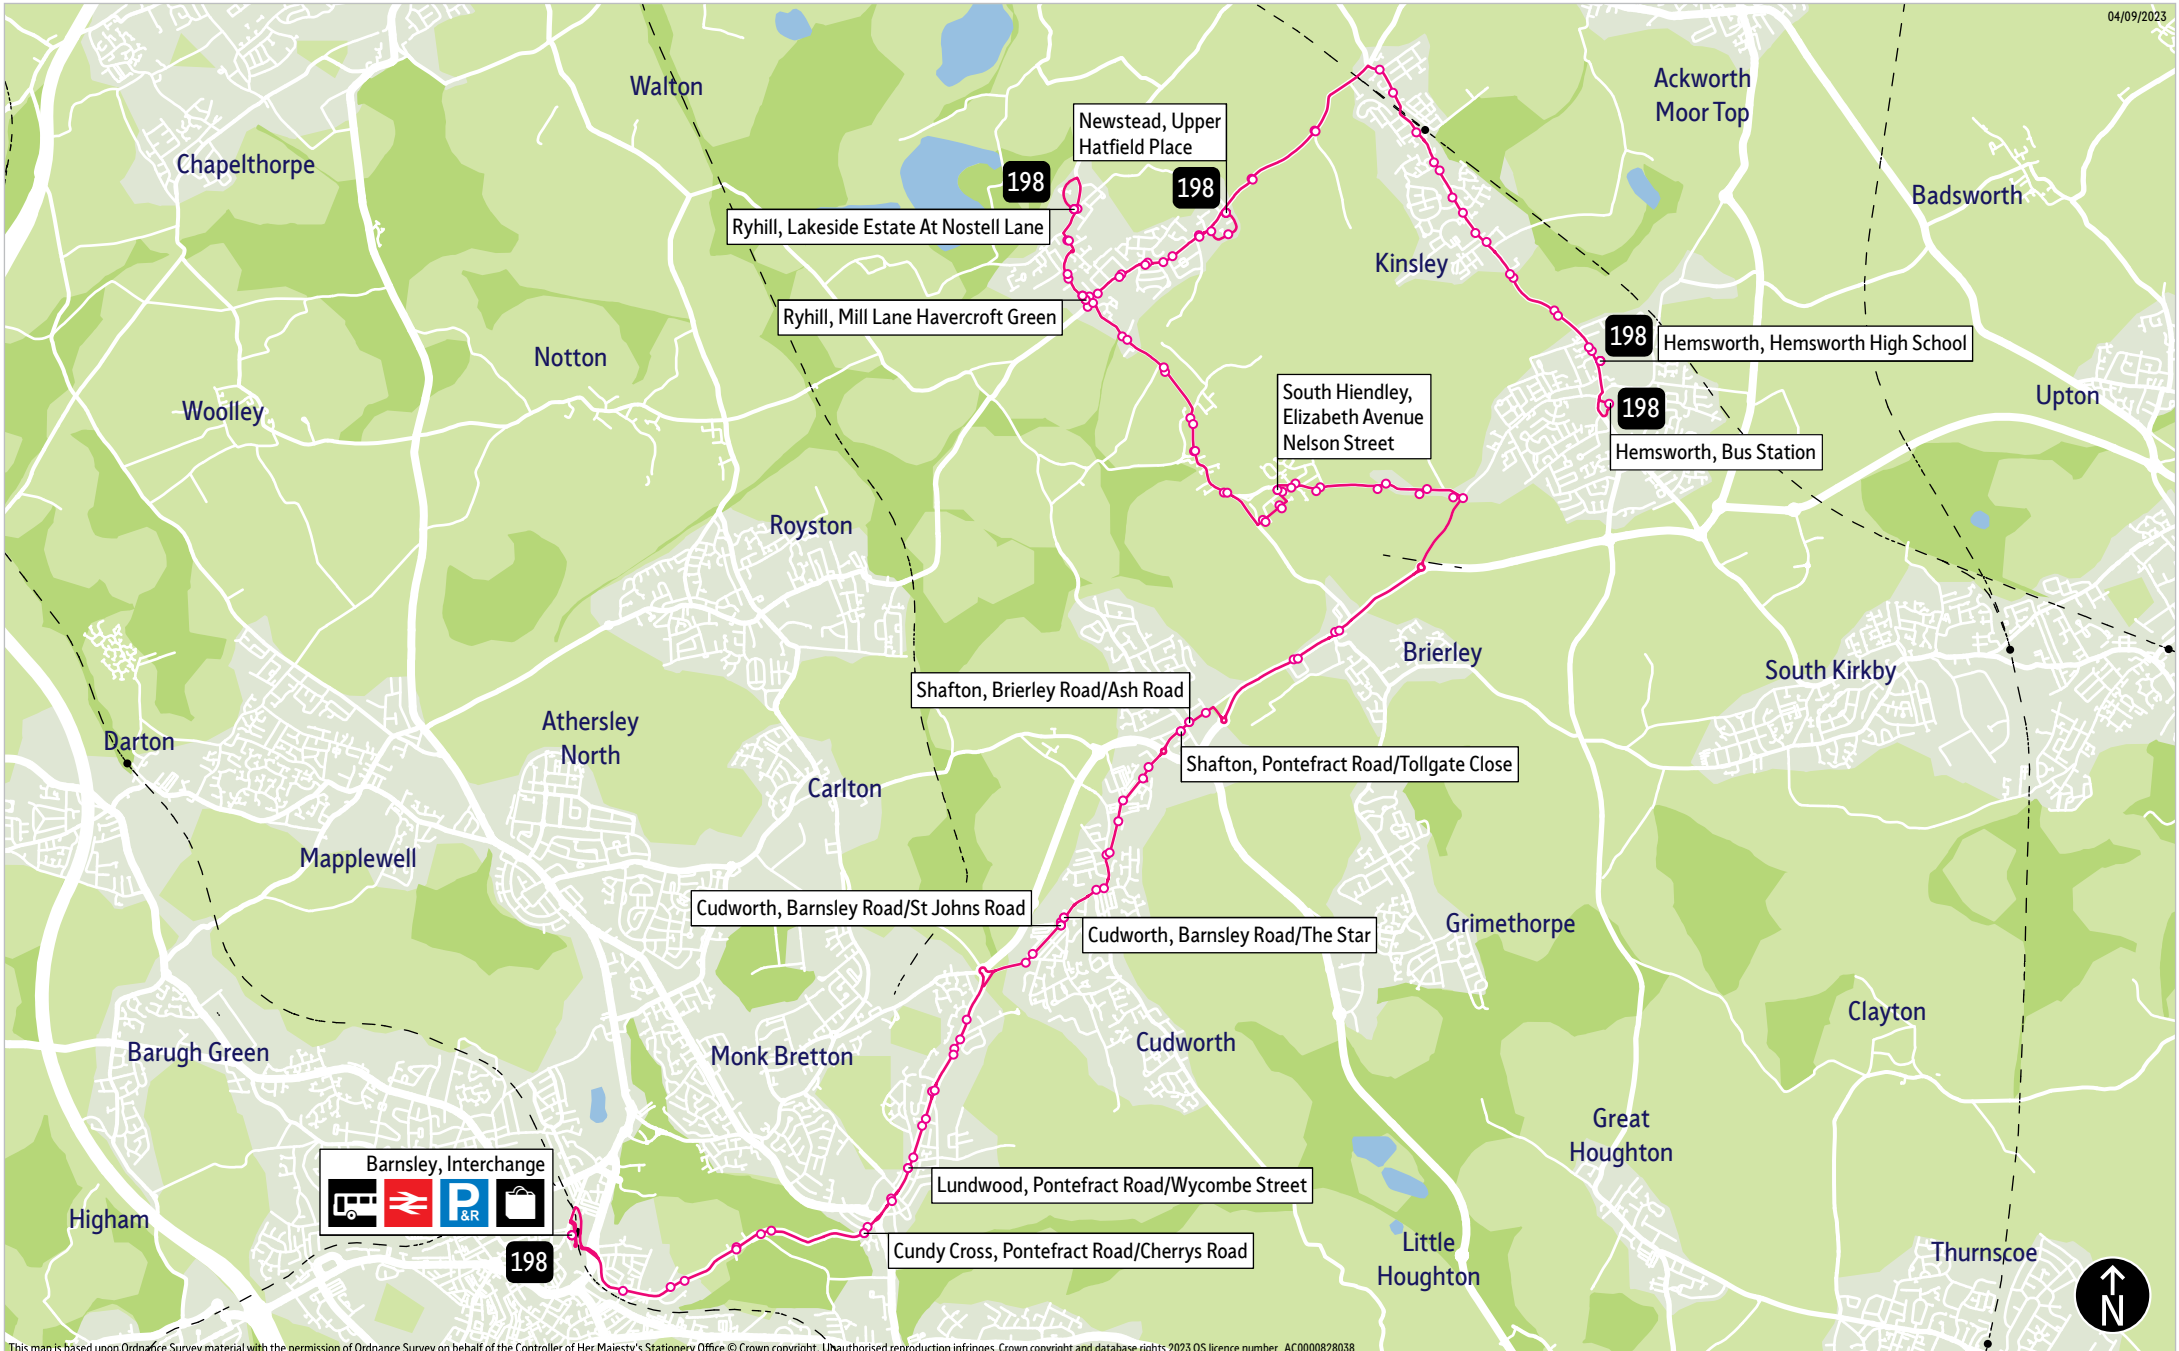

Bus route map for service 198

04/09/2023

- = Terminus point
- = Public transport
- = Shopping area
- = Bus route & stops
- = Rail line & station
- = Tram route & stop