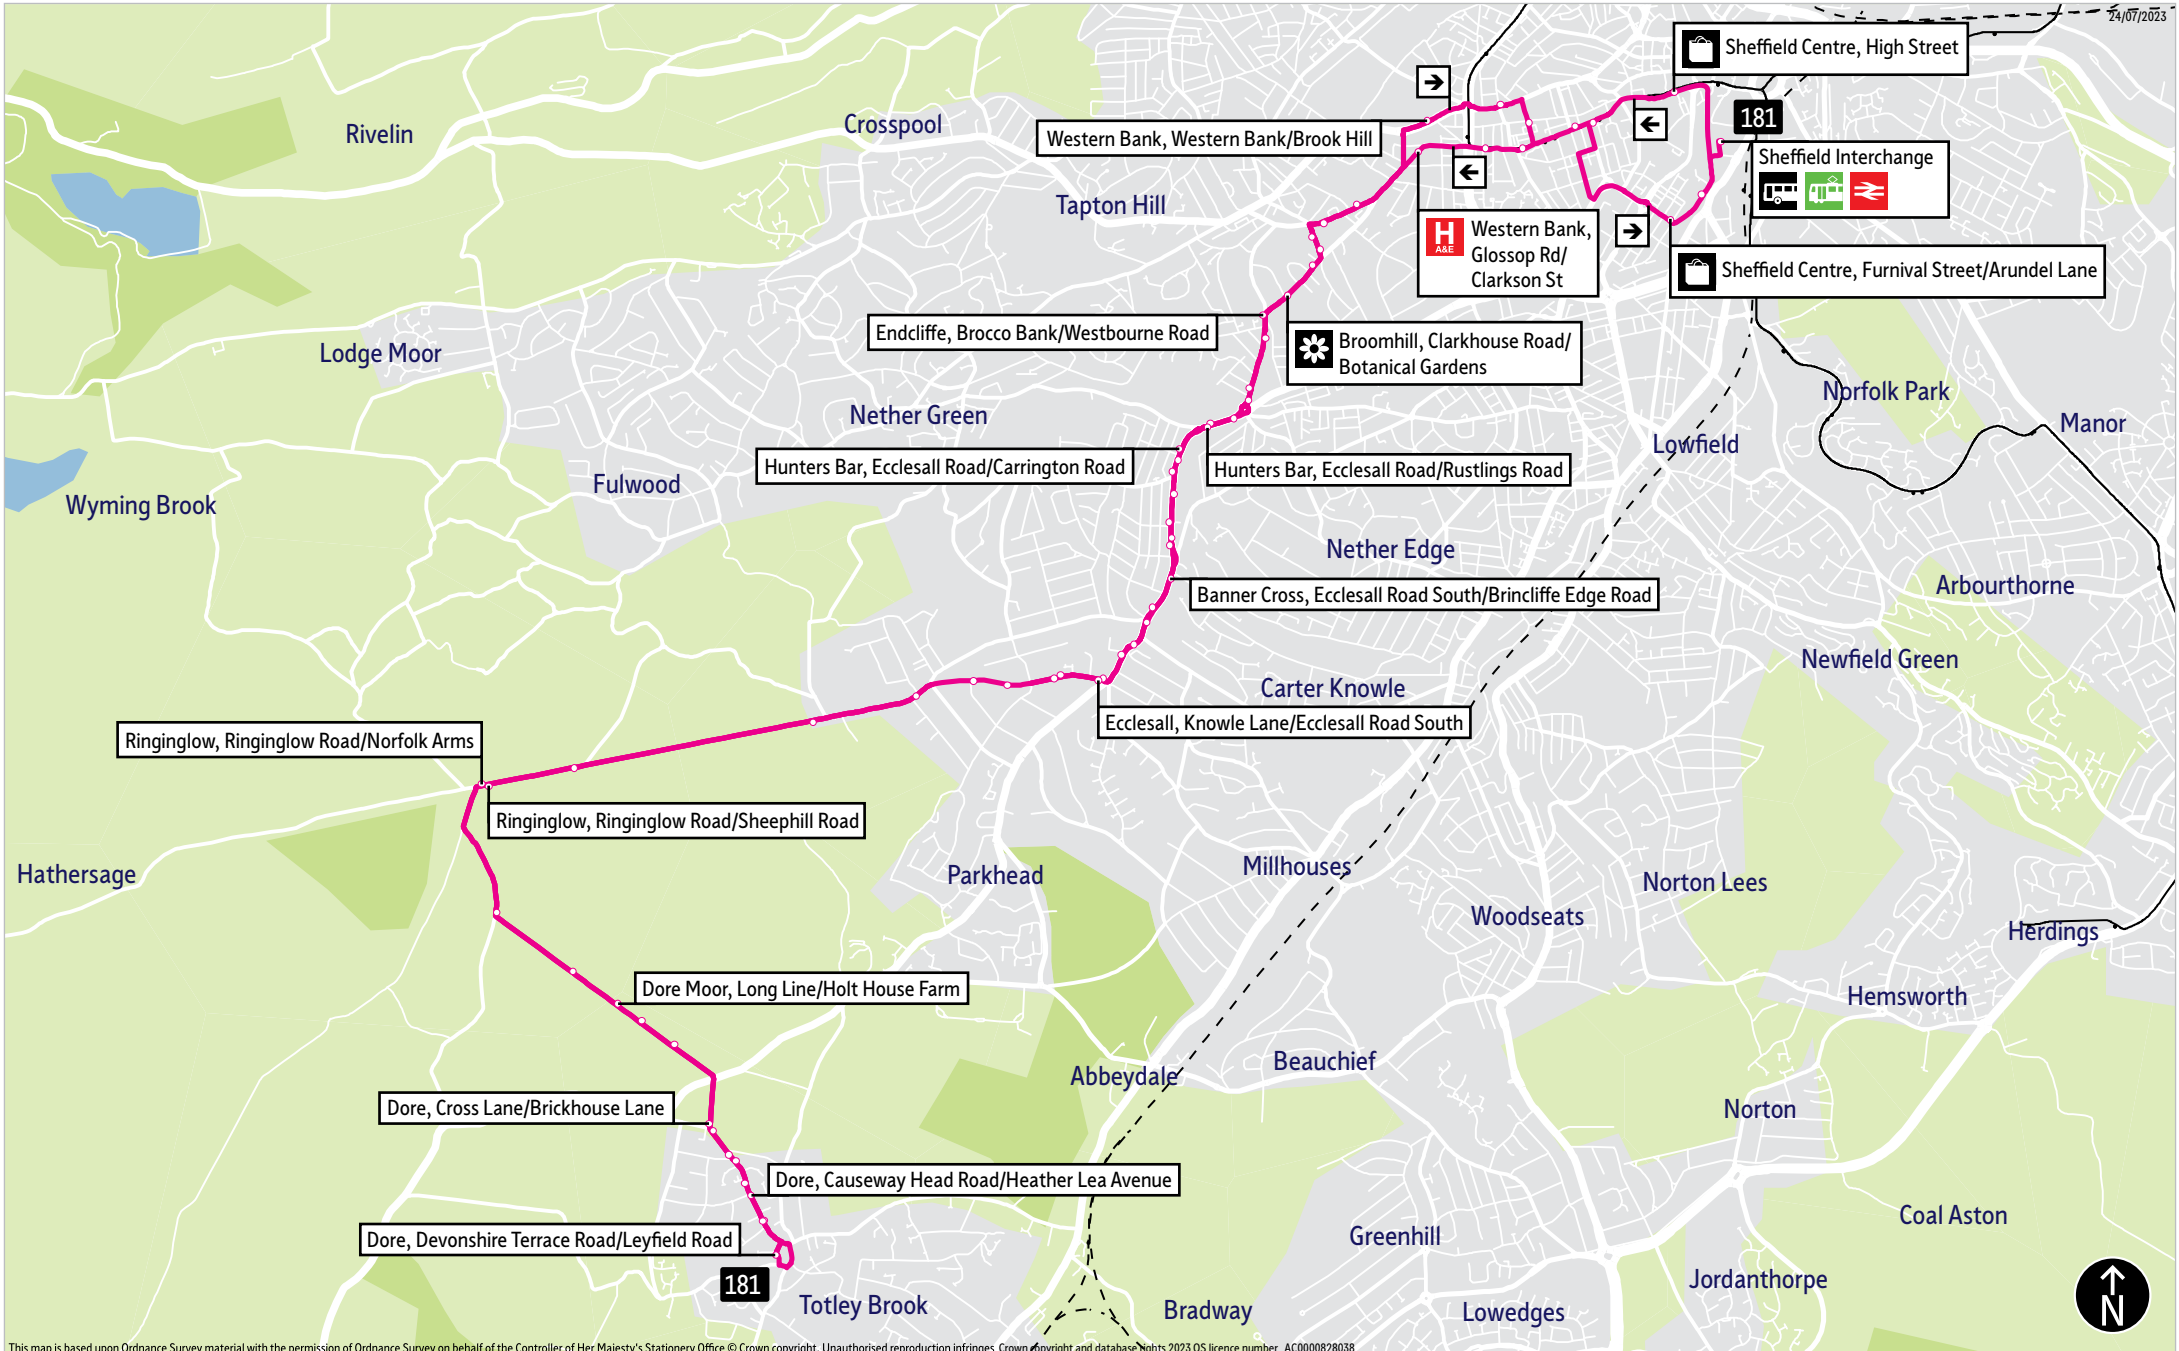

Bus route map for service 181

- = Terminus point
- = Public transport
- = Shopping area
- = Bus route & stops
- = Rail line & station
- = Tram route & stop