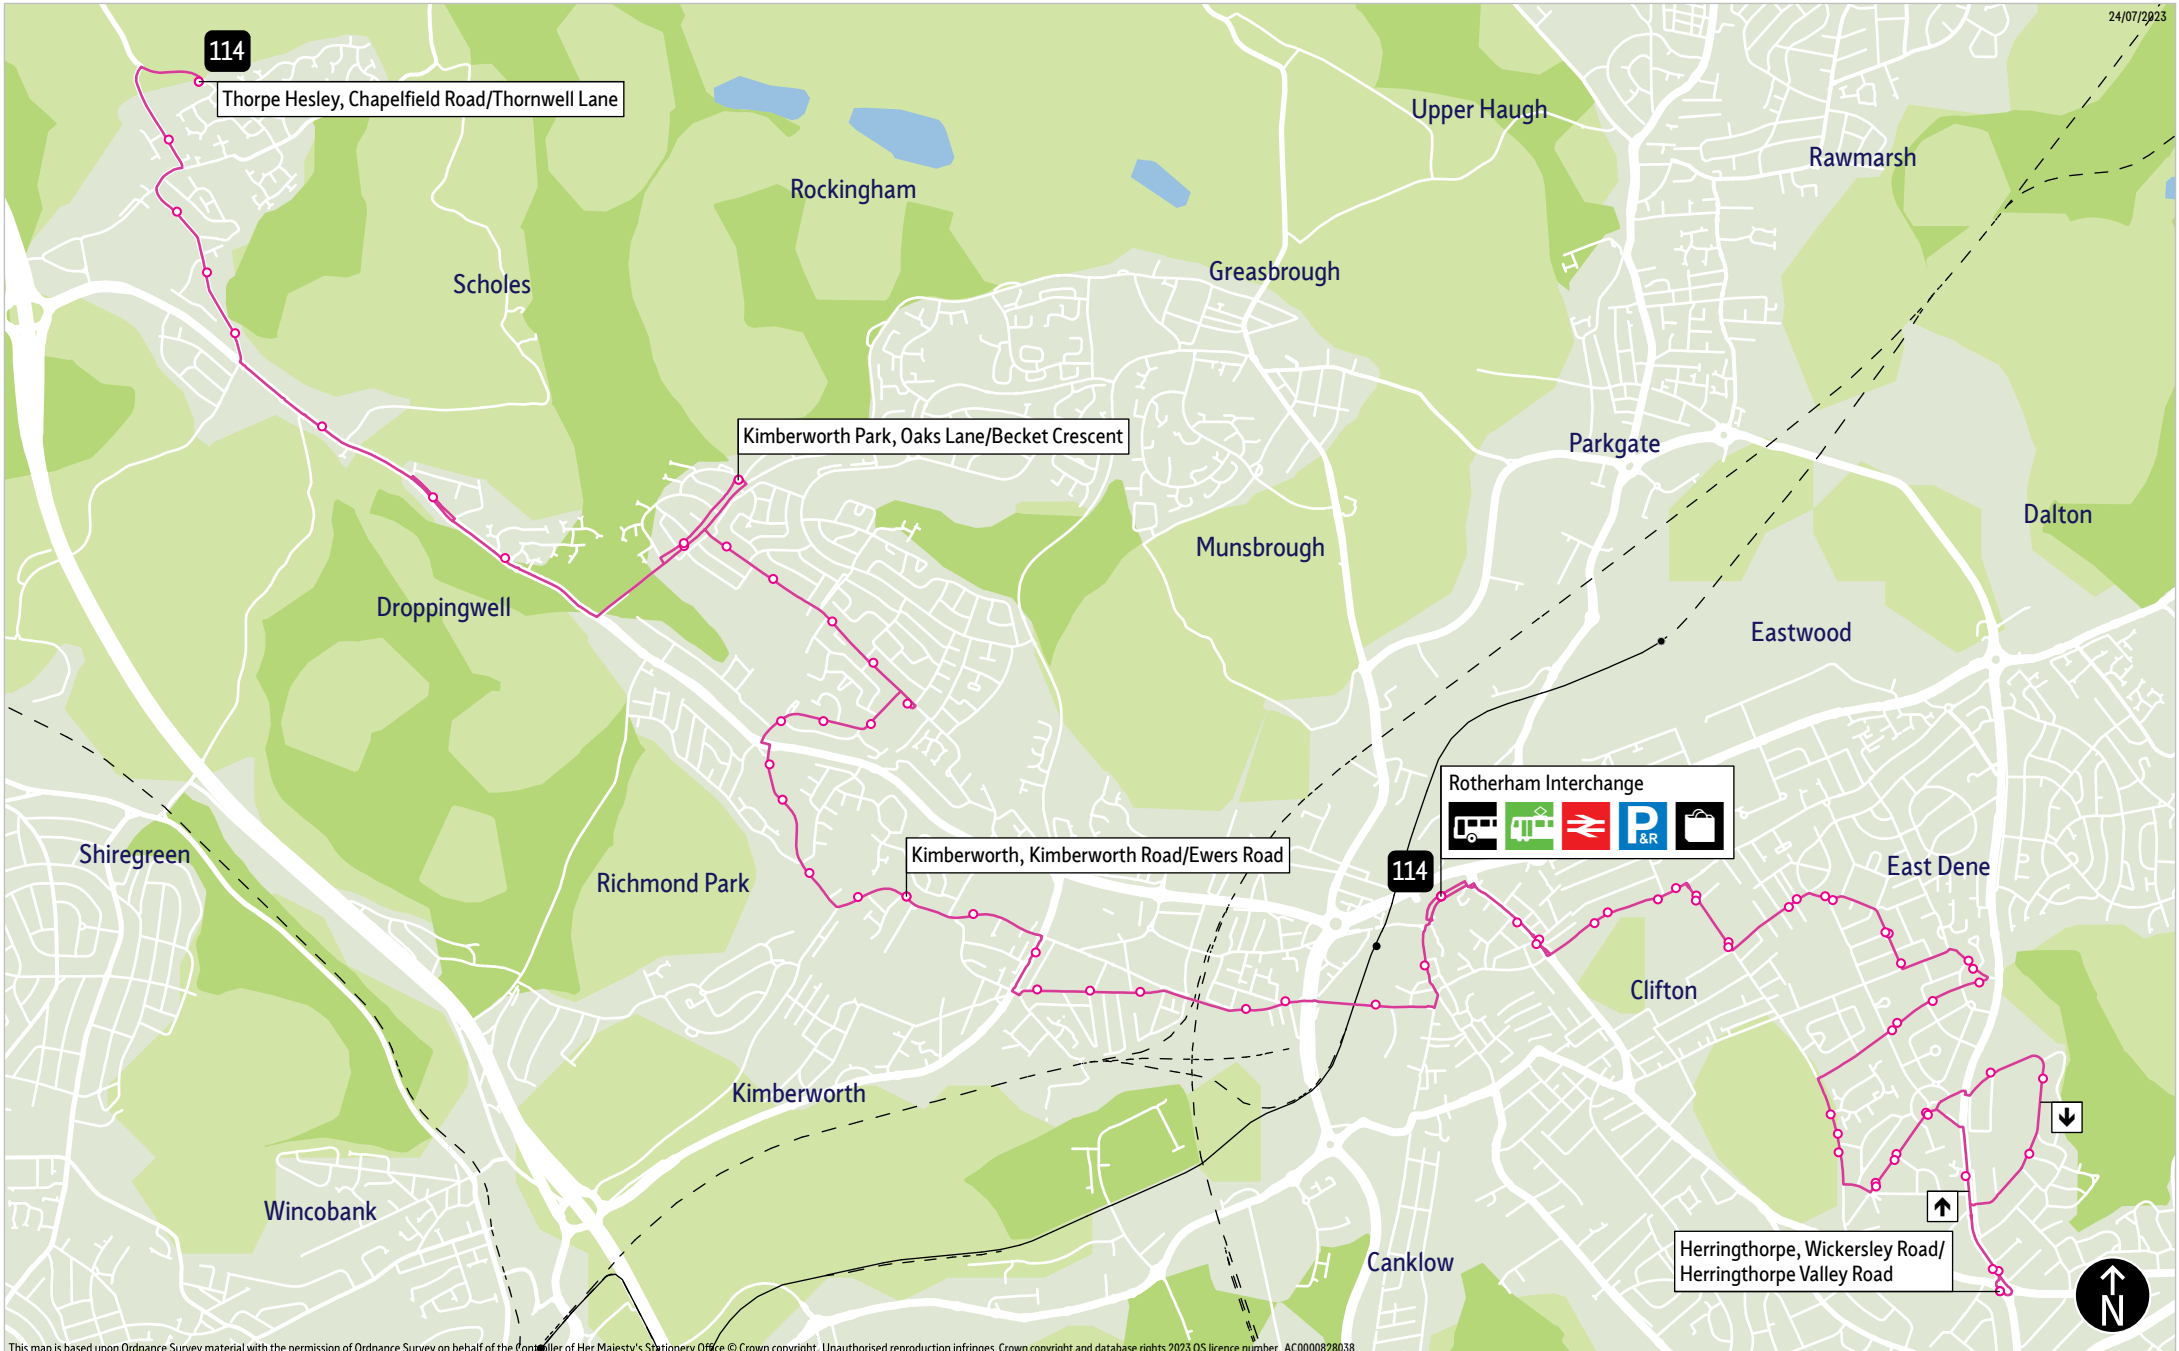

Bus route map for service 114

- = Terminus point
- = Public transport
- = Shopping area
- = Bus route & stops
- = Rail line & station
- = Tram route & stop