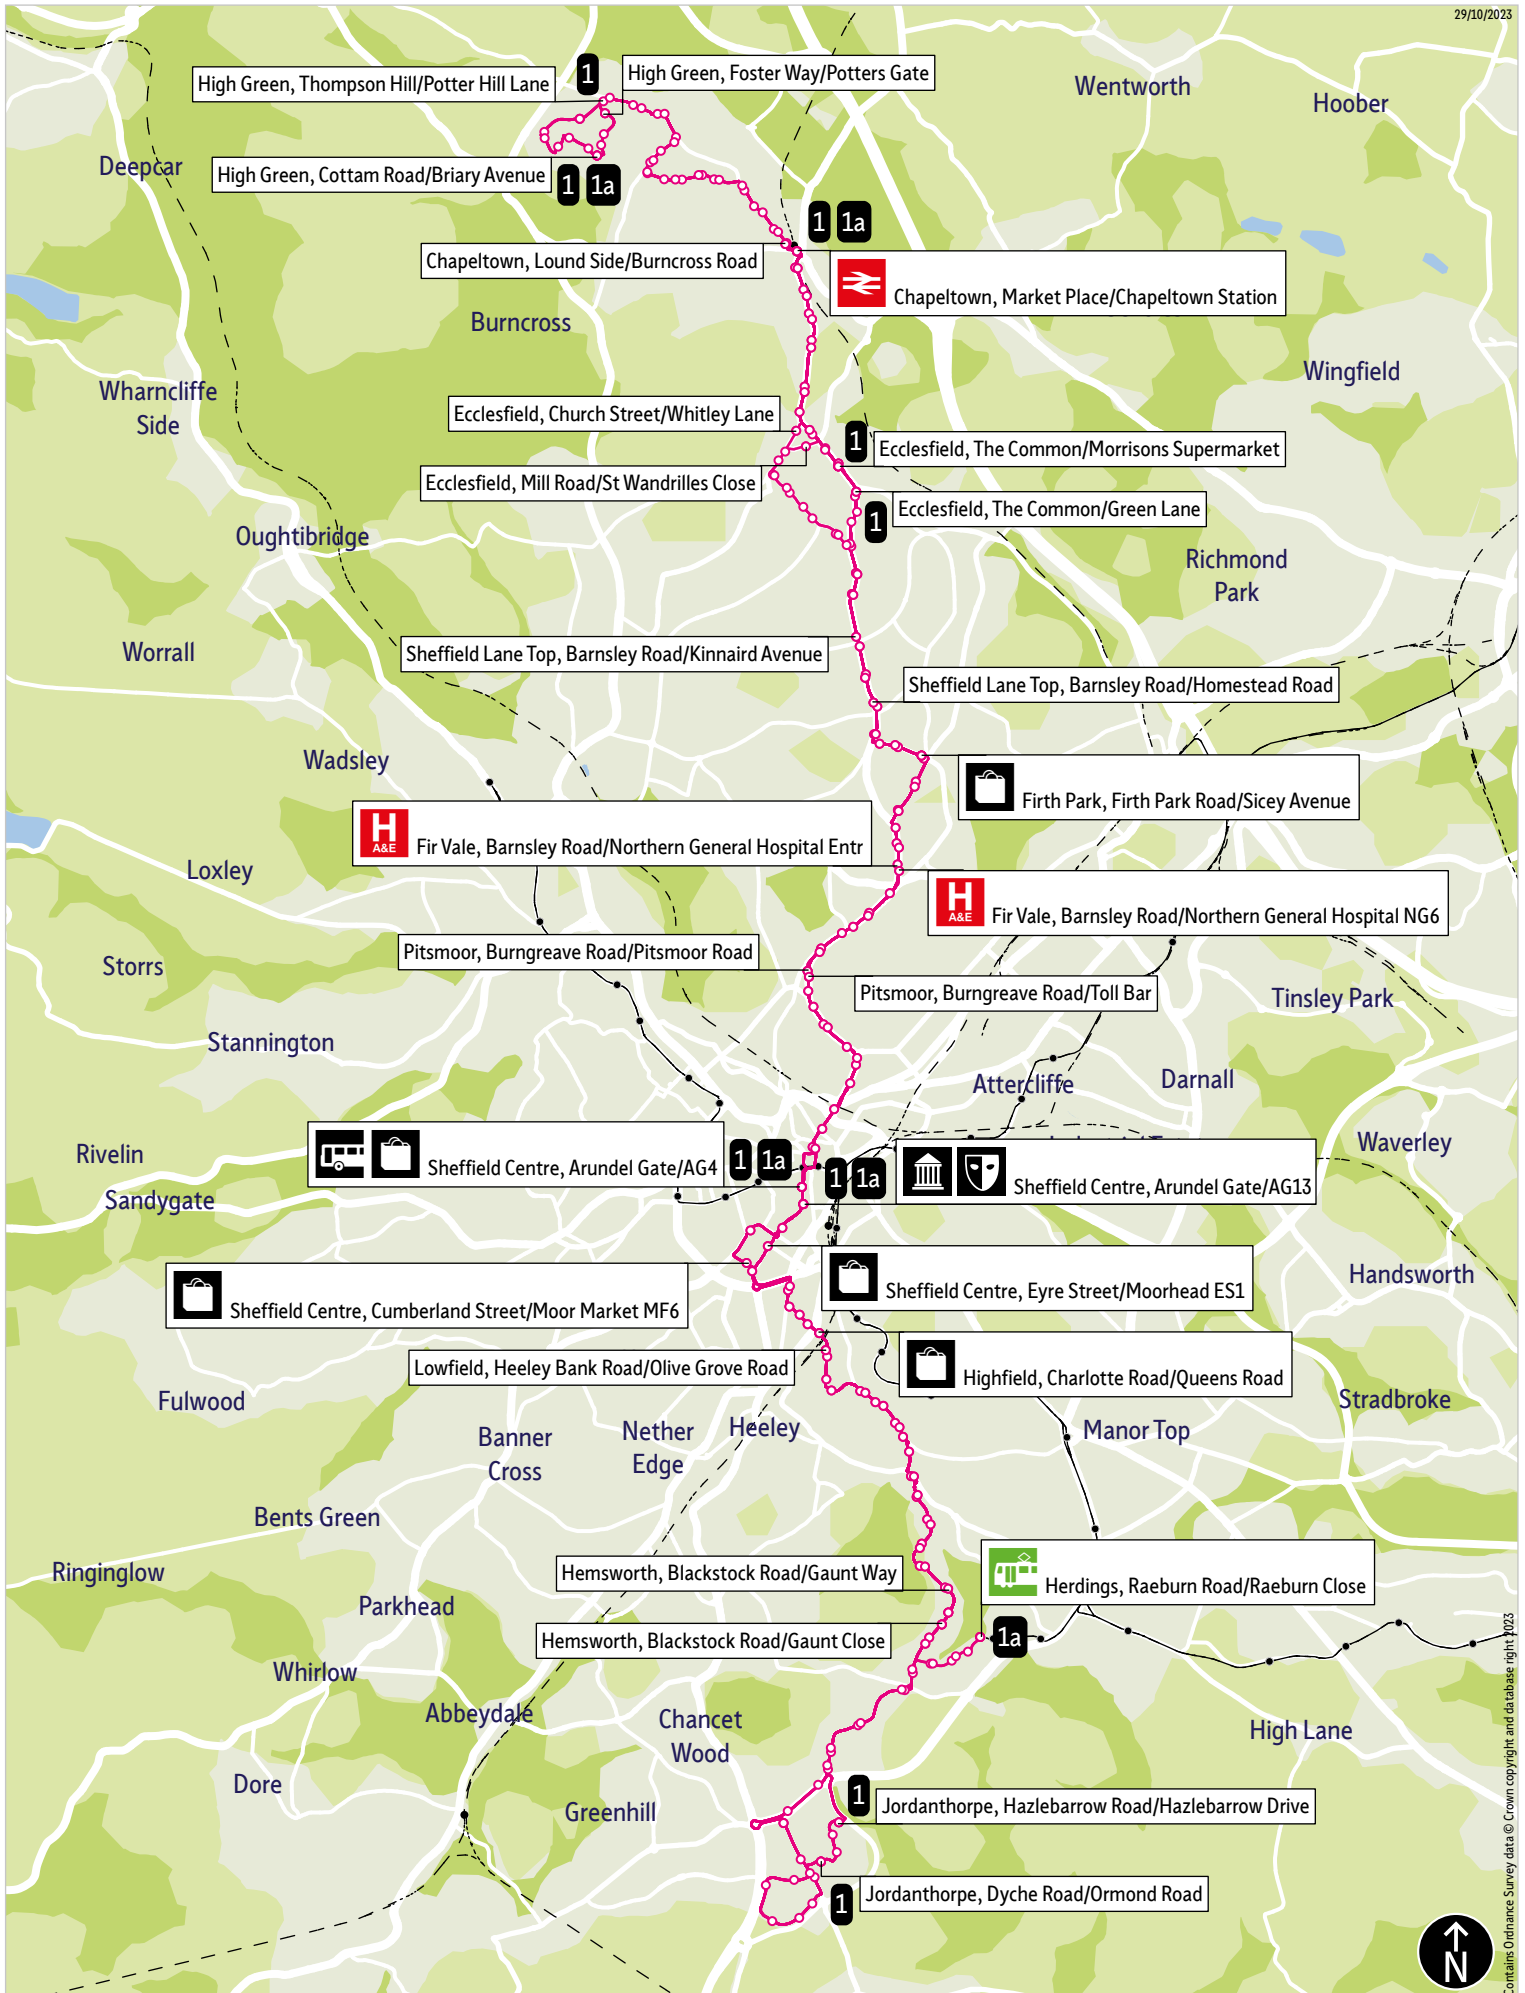

Bus route map for service 1, 1a

29/10/2023

This map is based upon Ordnance Survey material with the permission of Ordnance Survey on behalf of the Controller of Her Majesty's Stationery Office © Crown copyright. Unauthorised reproduction infringes Crown copyright and may lead to prosecution or civil proceedings. SYMCA 100058899 2023

■ = Terminus point
🚌 🚶 🚊 🚇 🚉 🚗 🚘 = Public transport
🛒 = Shopping area
🚌 = Bus route & stops
--- = Rail line & station
— = Tram route & stop