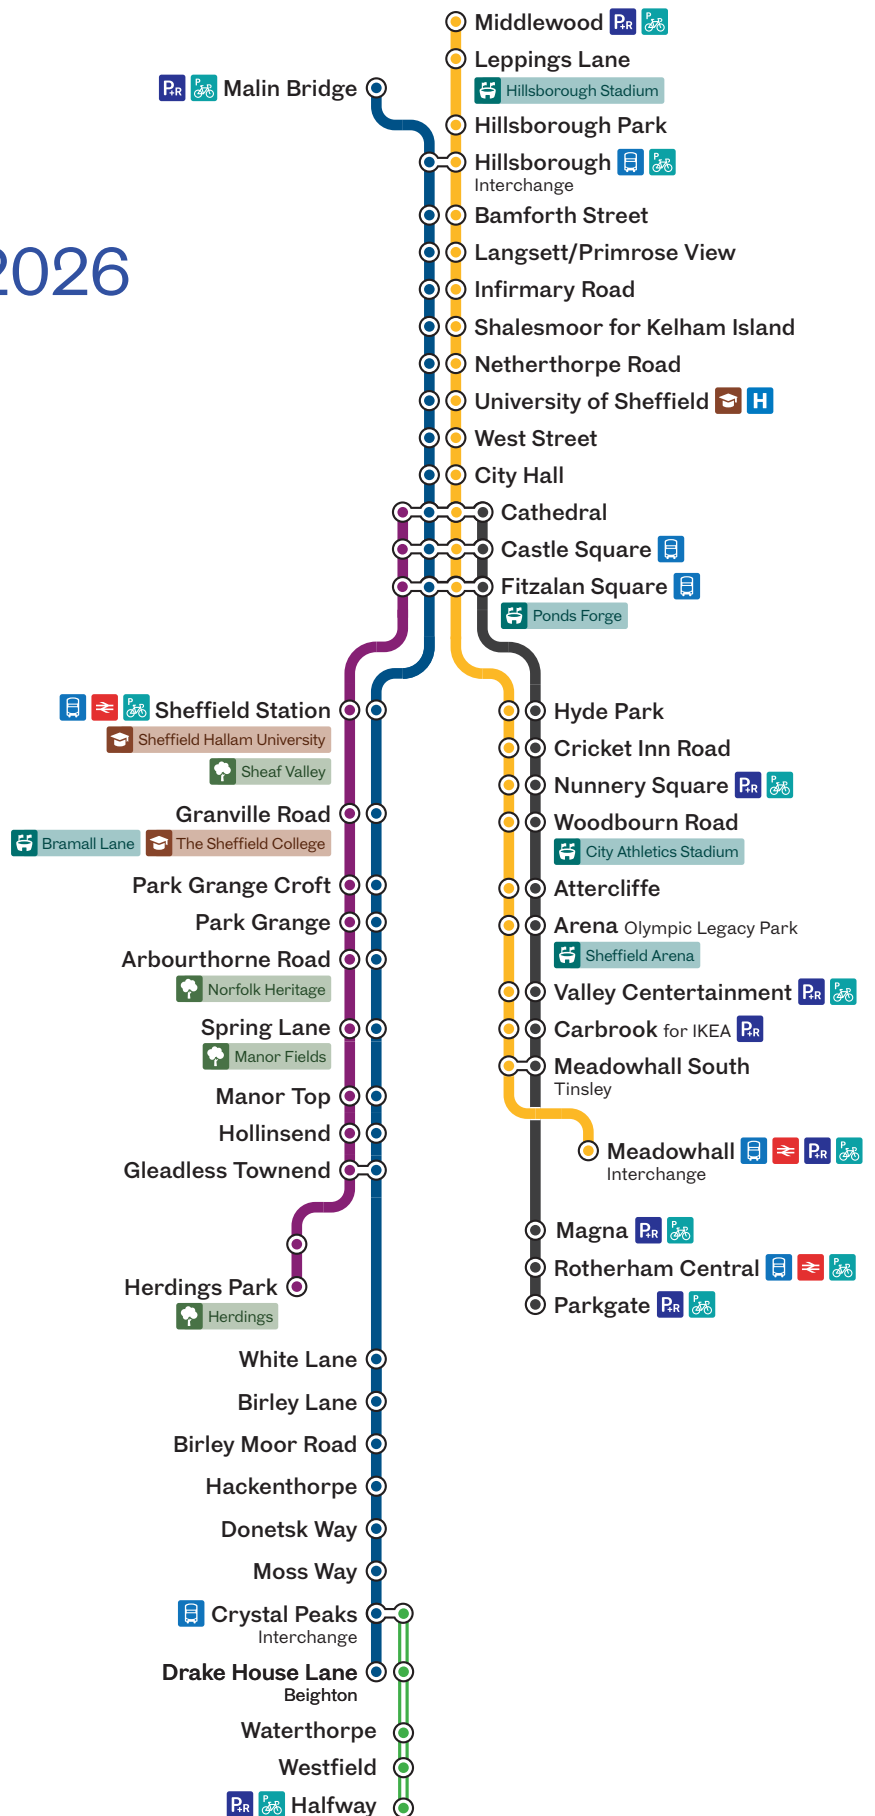

Supertram Network Map: Saturday 27 to Sunday 28 June 2026

Buses will replace trams between Crystal Peaks and Halfway for 2 days.

This is so that we can safely complete essential renewal works near Waterthorpe tram stop.

Normal service is expected to resume on **Monday 29 June 2026**

Routes

- █ Blue
- █ Purple
- █ Tram Train
- █ Yellow
- █ BL1 Bus

Key

-  Bus Interchange
-  Train Interchange
-  Park and Ride
-  Cycle Parking
-  Stadiums
-  Universities/Colleges
-  West End Hospitals

Any valid tram ticket can be used for travel on Supertram replacement bus services. Purchase tickets using the TSY Mobile app or from a conductor on your connecting tram service.

Plan ahead and find out more information at:
travelsouthyorkshire.com/Waterthorpe