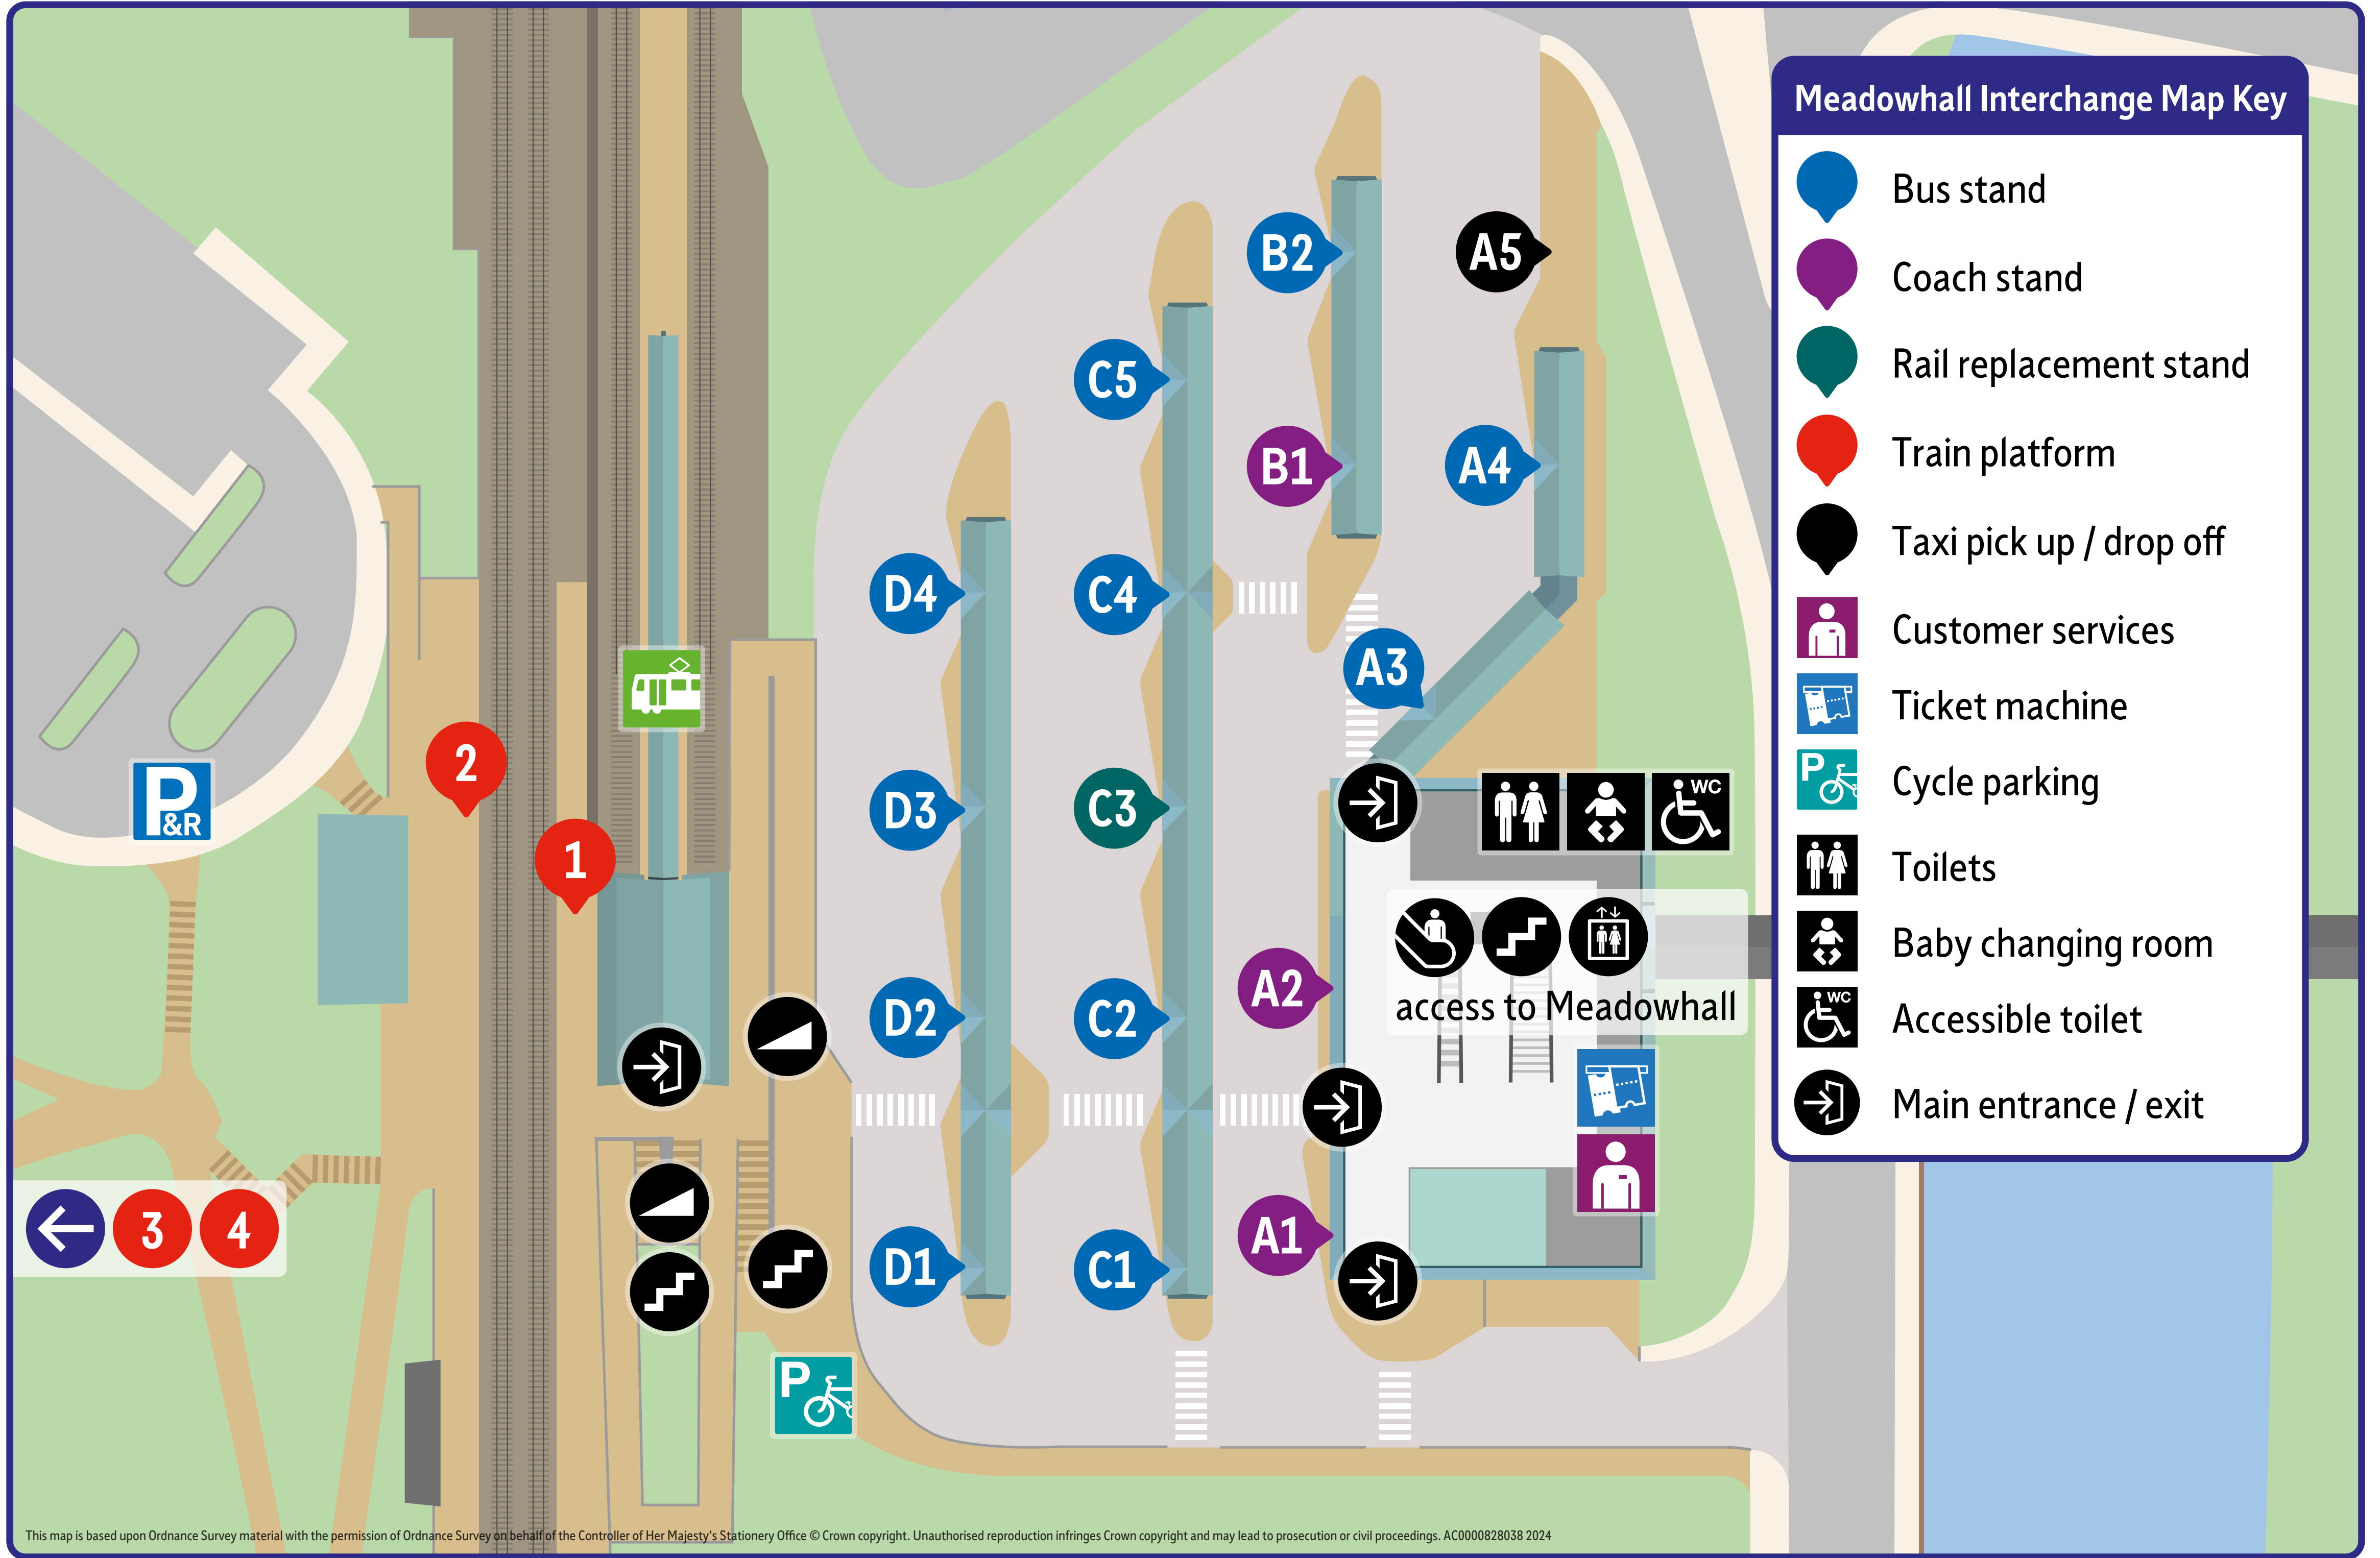

Departure Stand Finder

Service	Towards	Stand	Frequency	Operator
18	Sheffield Centre	C5	1 hour	First
18	Hillsborough	D2	1 hour	First
18a	Sheffield Centre	C5	Evenings / Sundays only	First
18a	Hillsborough	D2	Evenings / Sundays only	First
65	Tideswell Buxton	A4	2 hours 30 mins	Stagecoach
95	Walkley	D3	30 mins	First
95a	Walkley	D3	30 mins	First
137	Rotherham Centre	D1	1 hour	Stagecoach
137	Sheffield Centre	D2	1 hour	Stagecoach
FlixBus		B1		
Megabus		A1		
National Express		A2		

Service	Towards	Stand	Frequency	Operator
Train	Sheffield	1 3		
Train	Rotherham Doncaster	2		
Train	Barnsley	4		
X1	Rotherham Maltby	C1	30 mins	First
X1	Sheffield Centre	A3	30 mins	First
X2	Rotherham Maltby Doncaster	C1	30 mins	First
X2	Sheffield Centre	A3	30 mins	First
X3	Rotherham Doncaster	C2	20 mins	First
X3	Sheffield Centre	A4	20 mins	First
X17	Sheffield Centre	C4	1 hour	Stagecoach
X17	Barnsley Centre	A4	1 hour	Stagecoach
X74	Waverley Sheffield Centre	D4	1 hour	TM Travel
Yellow	Sheffield Centre Middlewood	Tram	12 mins	Supertram

Service frequency is approximate based on Monday to Friday daytime timetables. Full timetable information is available at each bus stand and online at travelsouthyorkshire.com/Timetables