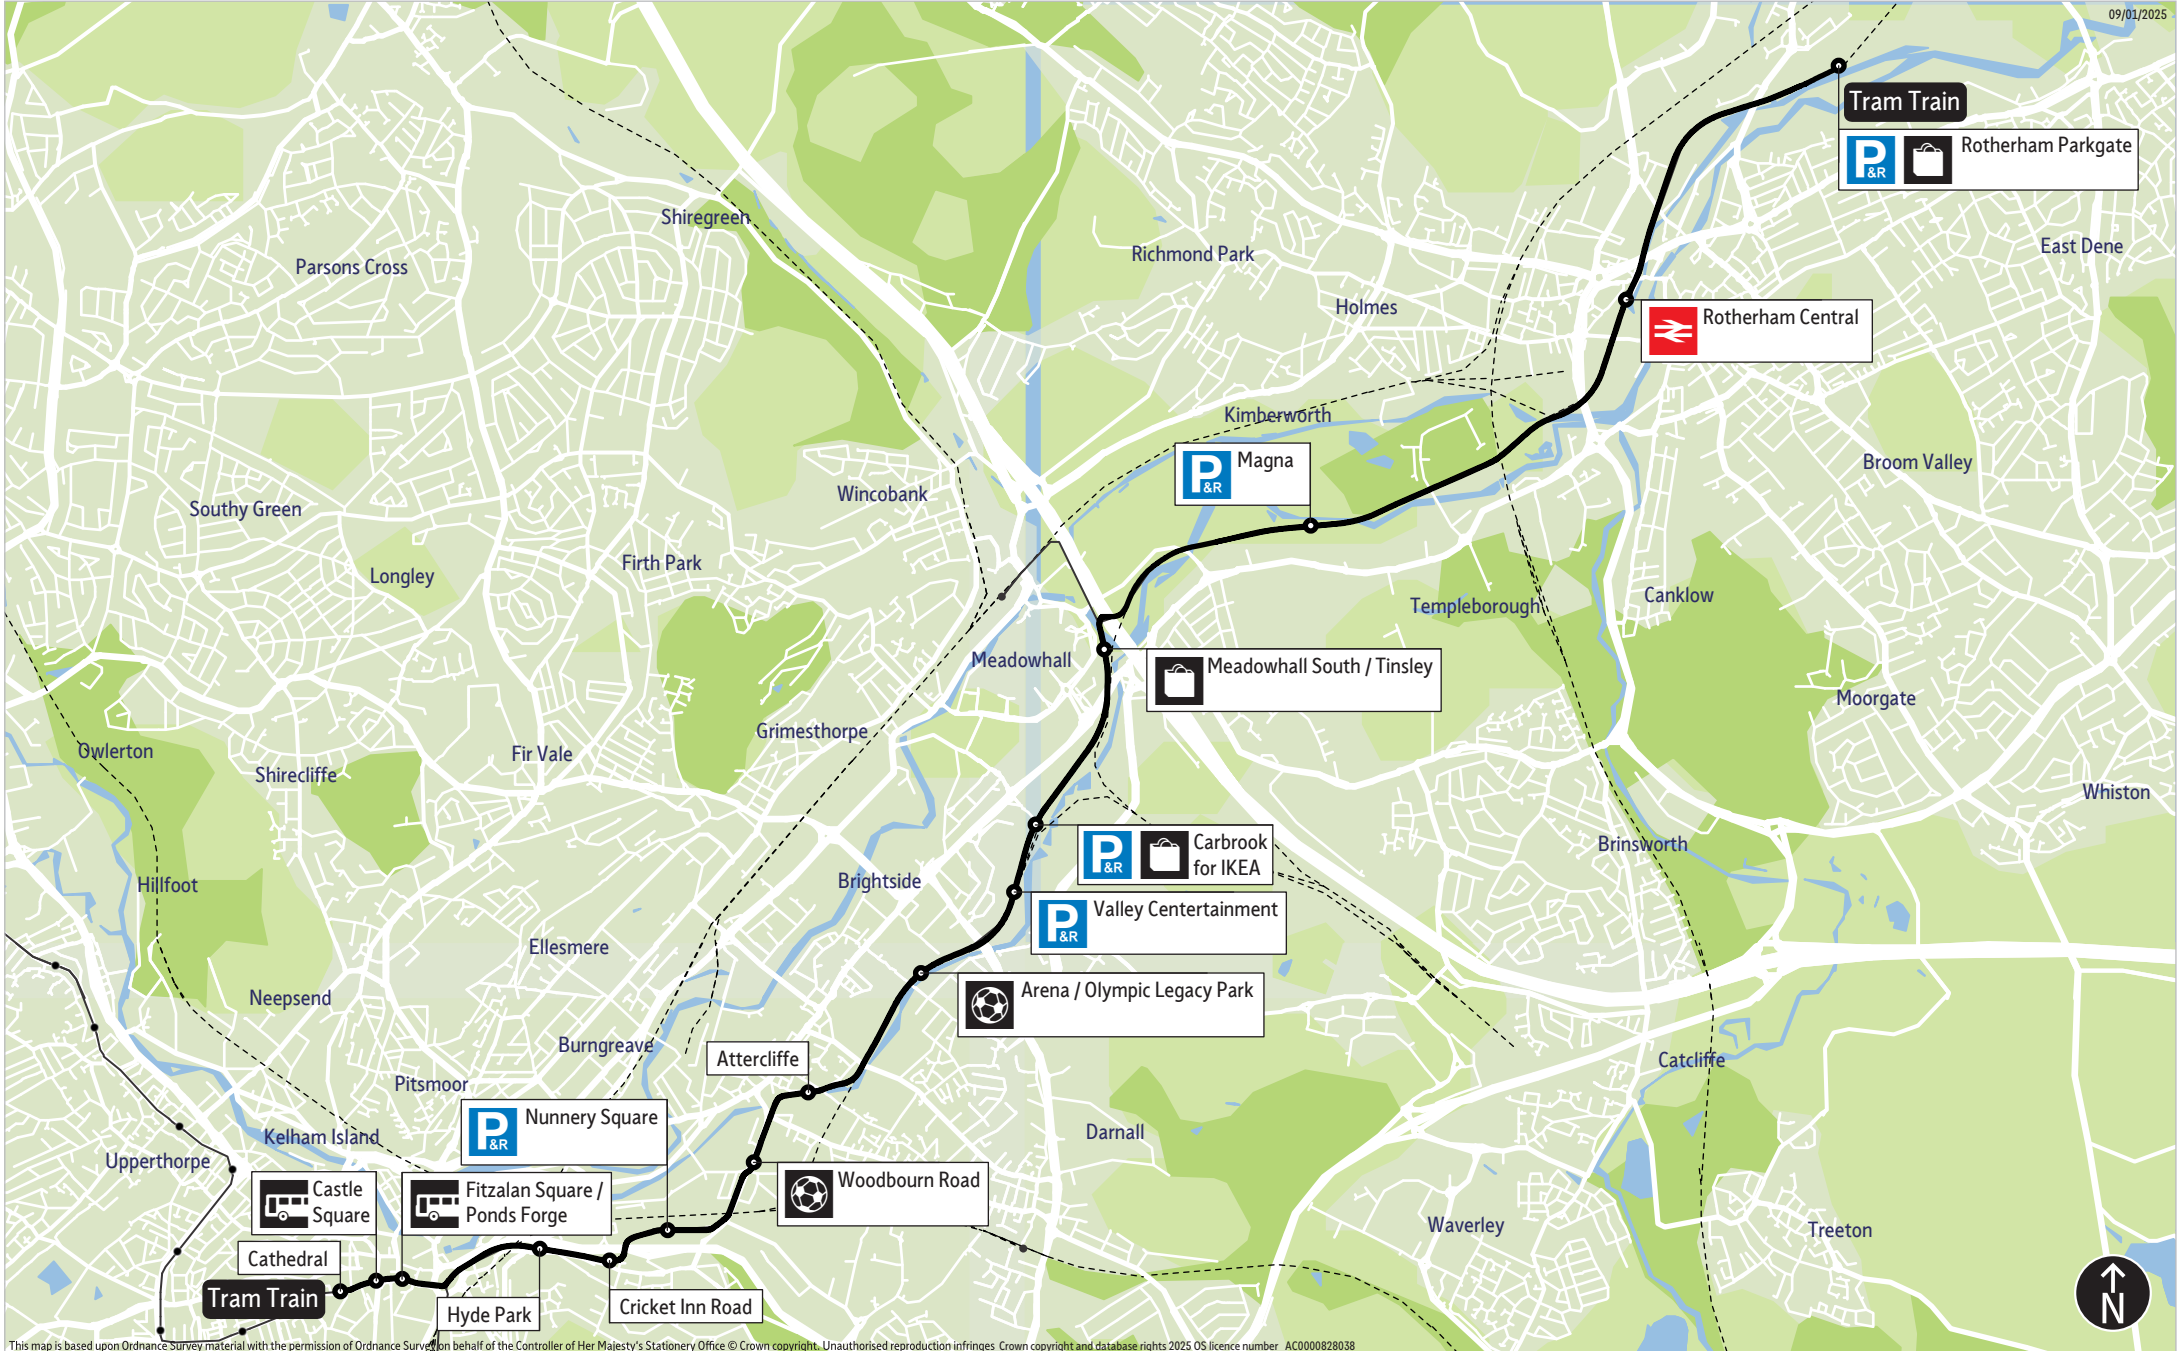

Tram Train route

09/01/2025

- = Terminus point
- = Public transport
- = Shopping area
- = Tram Train route & stops
- = Other Tram routes & stops
- = Rail line & station