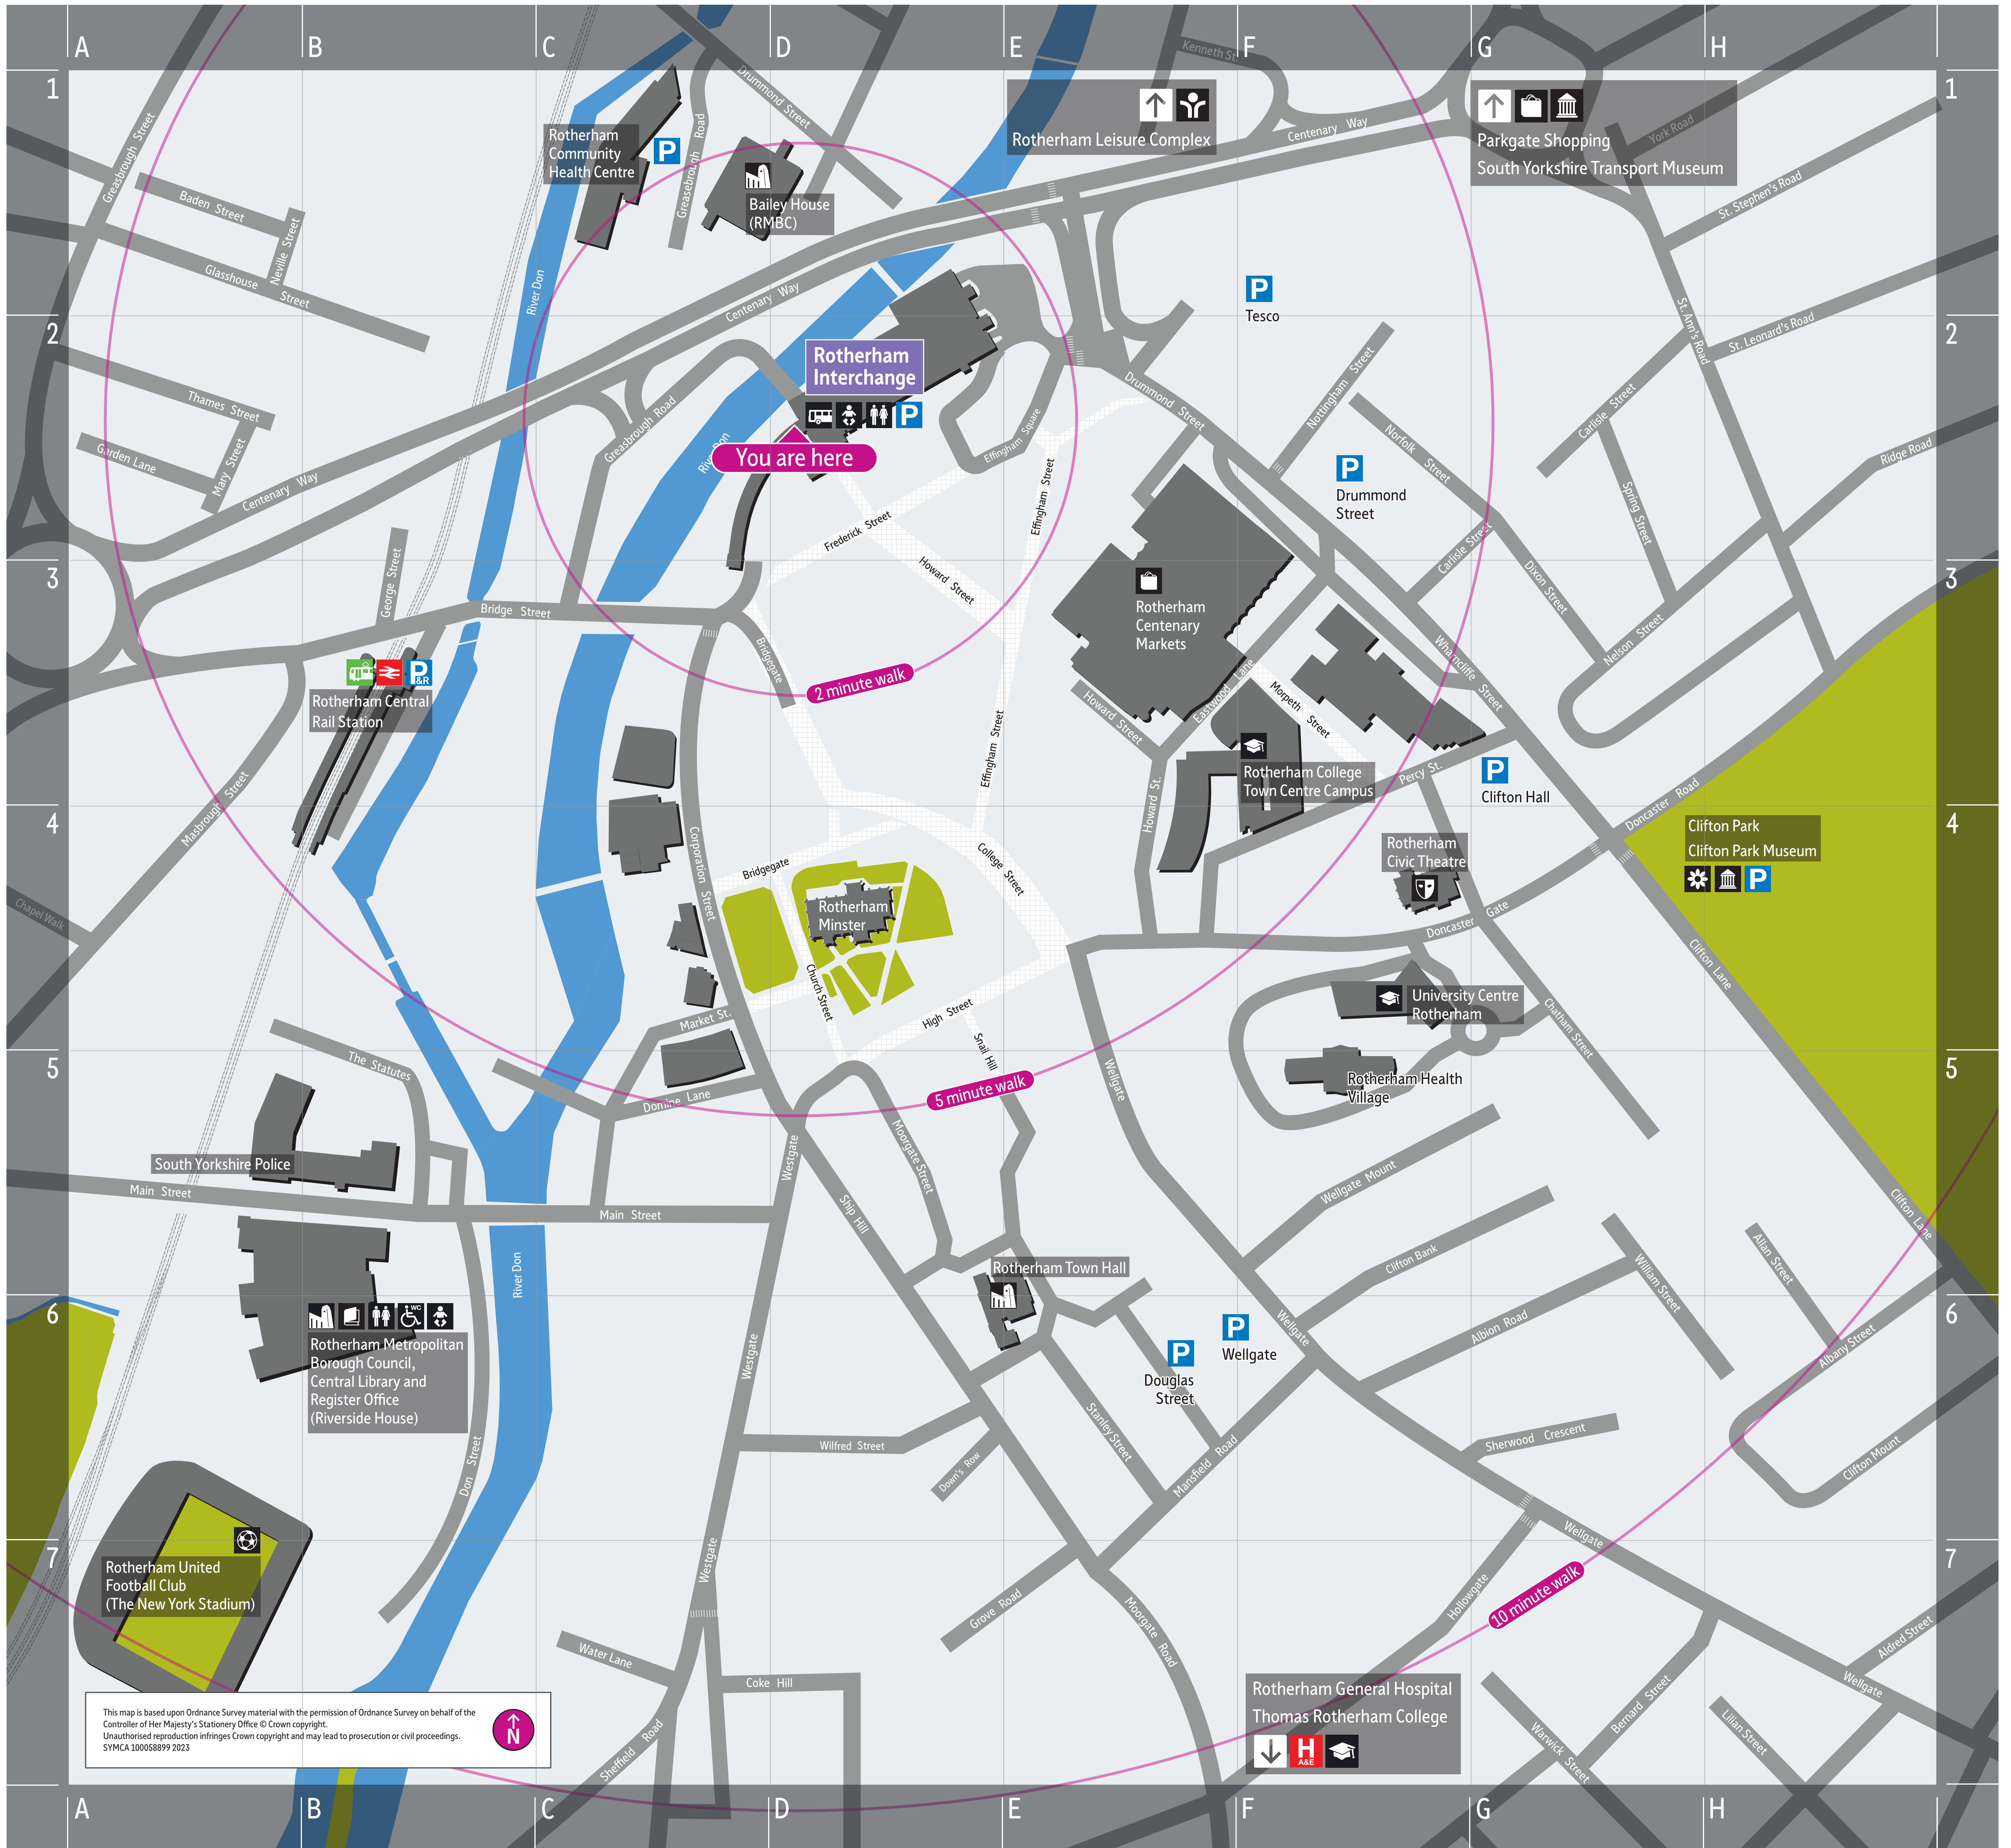

Onward journey map

Destination	Grid Reference	Approximate walk time
B		
Bailey House (RMBC)	C1	2 mins
C		
Central Library	B5	7 mins
Clifton Park	H4	7 mins
Clifton Park Museum	H5	10 mins
N		
New York Stadium (Rotherham United Football Club)	A7	9 mins
R		
Register Office	B5	7 mins
Rotherham Centenary Markets	E3	3 mins
Rotherham Central Rail Station	B3	3 mins
Rotherham Civic Theatre	F4	6 mins

Destination	Grid Reference	Approximate walk time
R (continued)		
Rotherham College (Town Centre Campus)	F3	4 mins
Rotherham Community Health Centre	C1	2 mins
Rotherham Health Village	F5	6 mins
Rotherham Metropolitan Borough Council (RMBC)	B5	7 mins
Rotherham Minster	D4	4 mins
Rotherham Town Hall	D6	7 mins
Rotherham United Football Club (New York Stadium)	A7	9 mins
S		
South Yorkshire Police	B5	6 mins
U		
University Centre Rotherham	F4	6 mins

Key

Bus interchange	University or college
Tram stop	Civic building
Rail station	Toilets / Baby changing
Hospital	Tourist Information
Parks & gardens	Information hub
Sport & leisure	Park & ride
Library	Car parking
Museum	Pedestrian areas
Football stadium	Non-pedestrian areas
Shopping area	Roads
Theatre	Parks & gardens