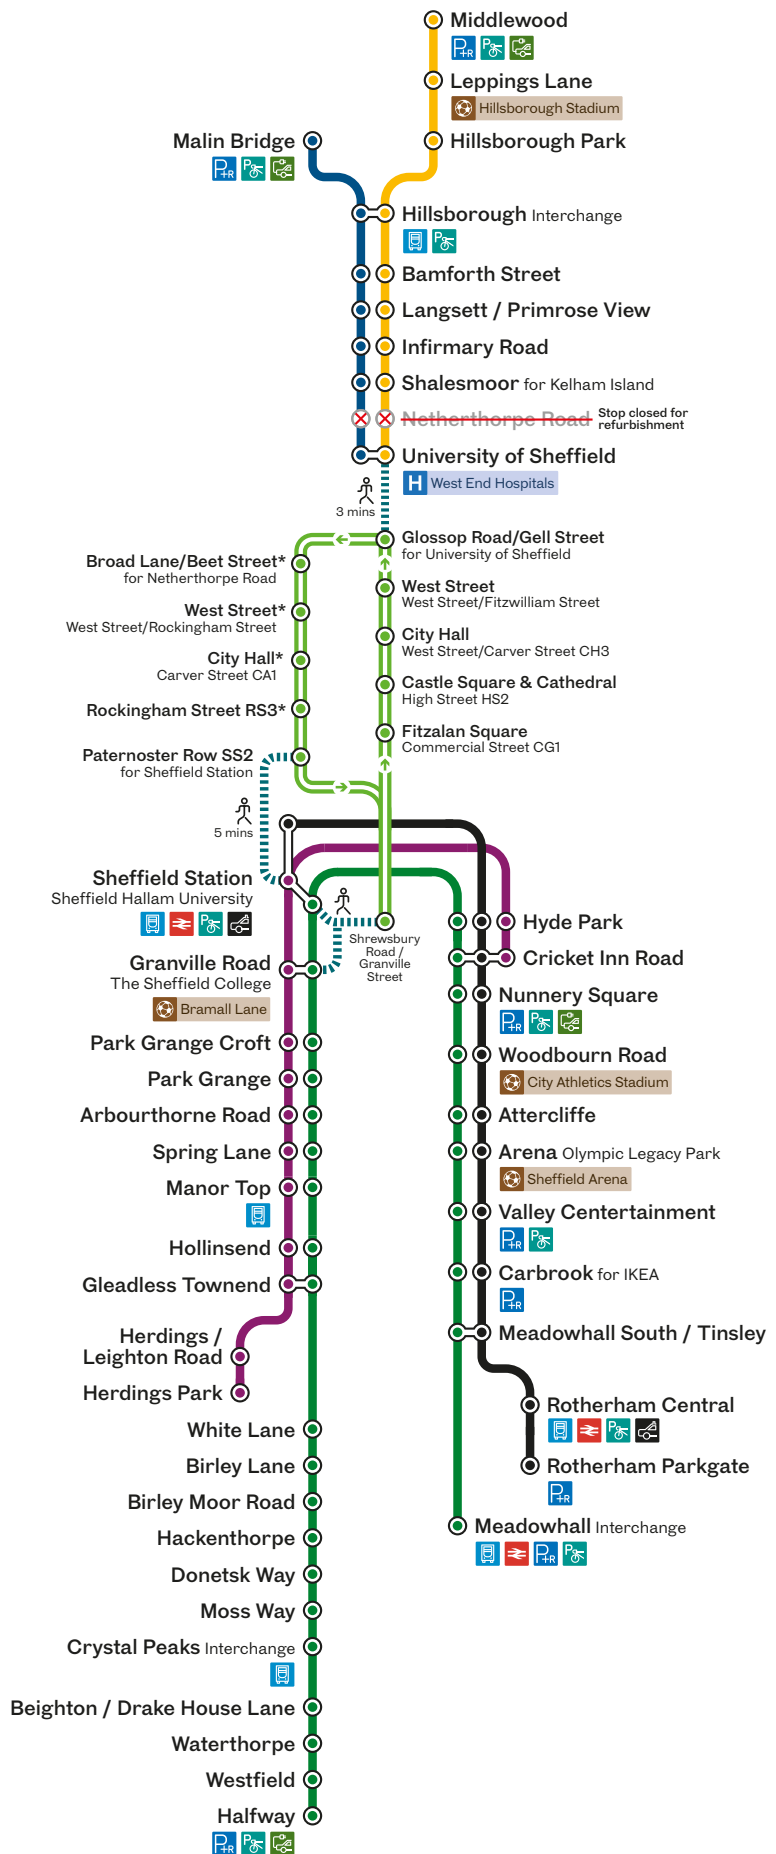

Supertram Network Map from Saturday 25 May

There will be temporary changes to tram routes during essential rail replacement works.

Normal service is expected to resume on Monday 03 June.

Map Key

 Blue route	 Green route
 Purple route	 TR1 bus route †
 Tram Train	 Walking connection
 Yellow route	Not all routes shown

* Bus stop not served after 2000 on Fridays, Saturdays and Sunday 26th due to routine weekend evenings bus diversion.

† Any valid tram ticket can be used for travel on the TR1 tram replacement bus service. Purchase tickets using the TSY Mobile app or from a conductor on your connecting tram service.

 Bus Interchange	 Train Interchange
 Park and Ride	 Cycle Parking
 EV Charging	 Taxi Rank
 Nearby Hospital	 Nearby Stadium

To find out more information visit:
travelsouthyorkshire.com/RailReplacement