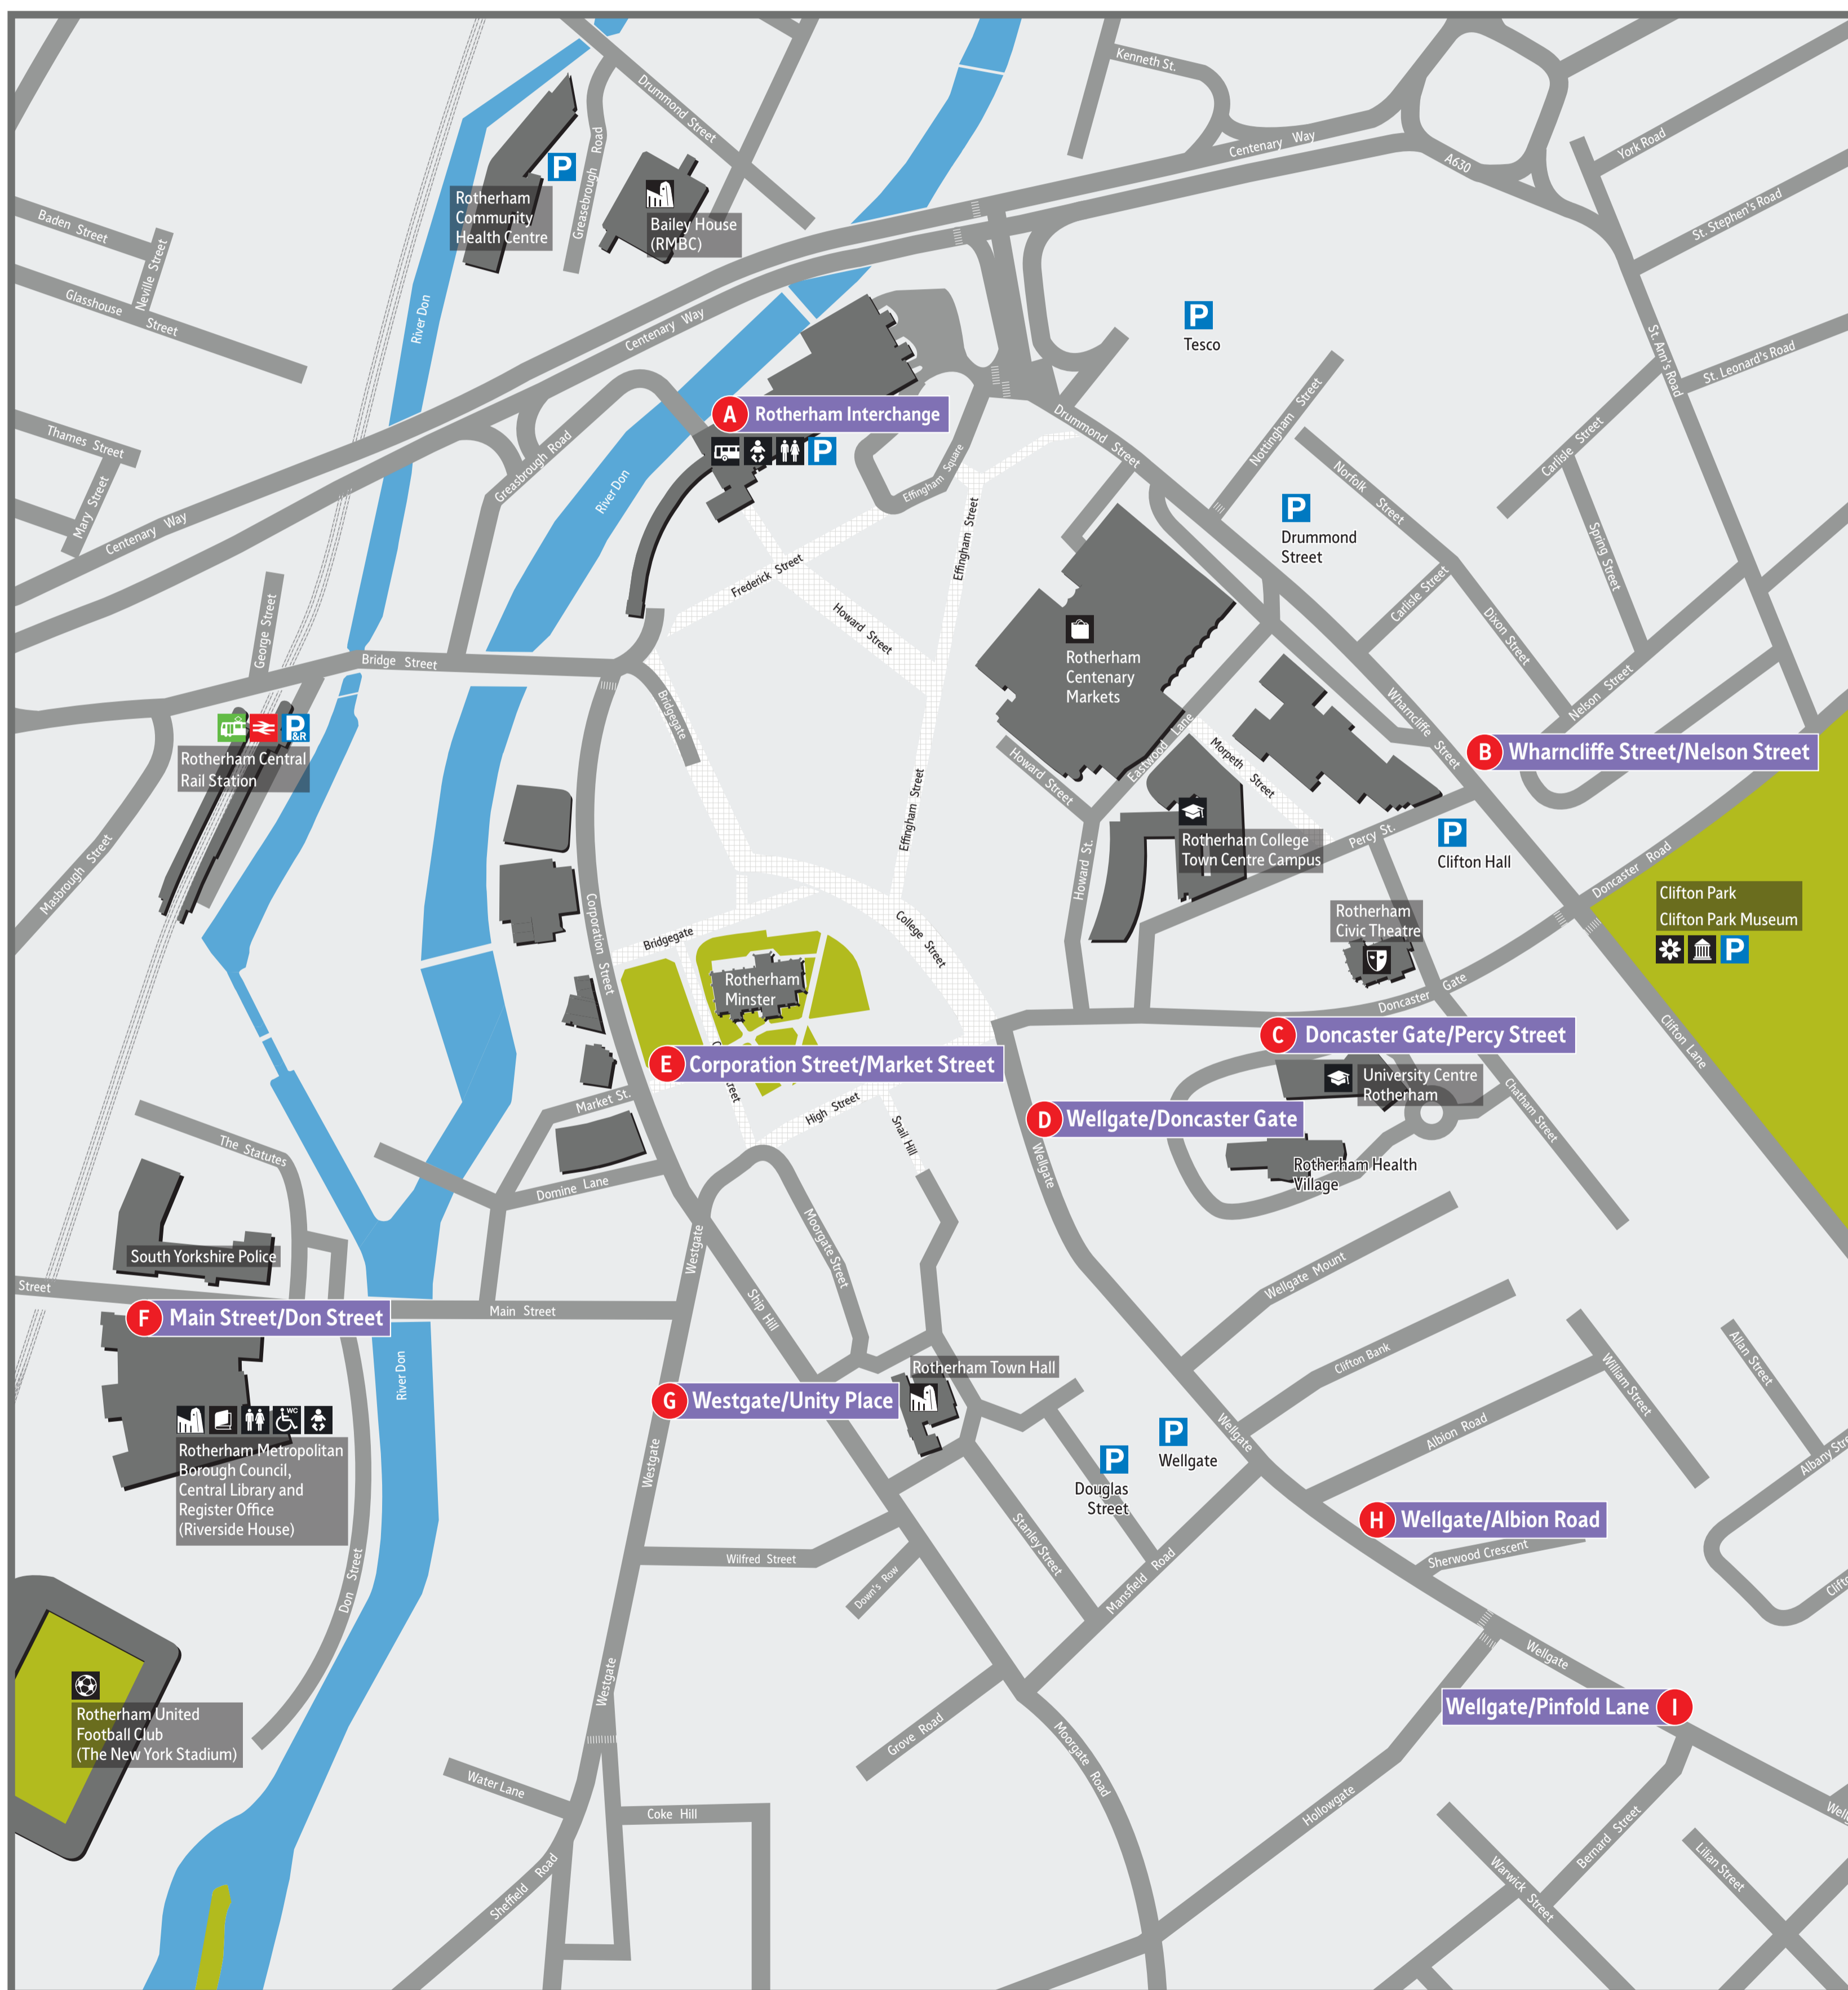

Rotherham Town Centre Stop Map

View more public transport maps at:
travelsouthyorkshire.com/Maps

If you notice a problem with this information
let us know online at travelsouthyorkshire.com/ContactUs

Product ID: DGNM-Web RotherhamTownStops | Updated: 01.09.2024