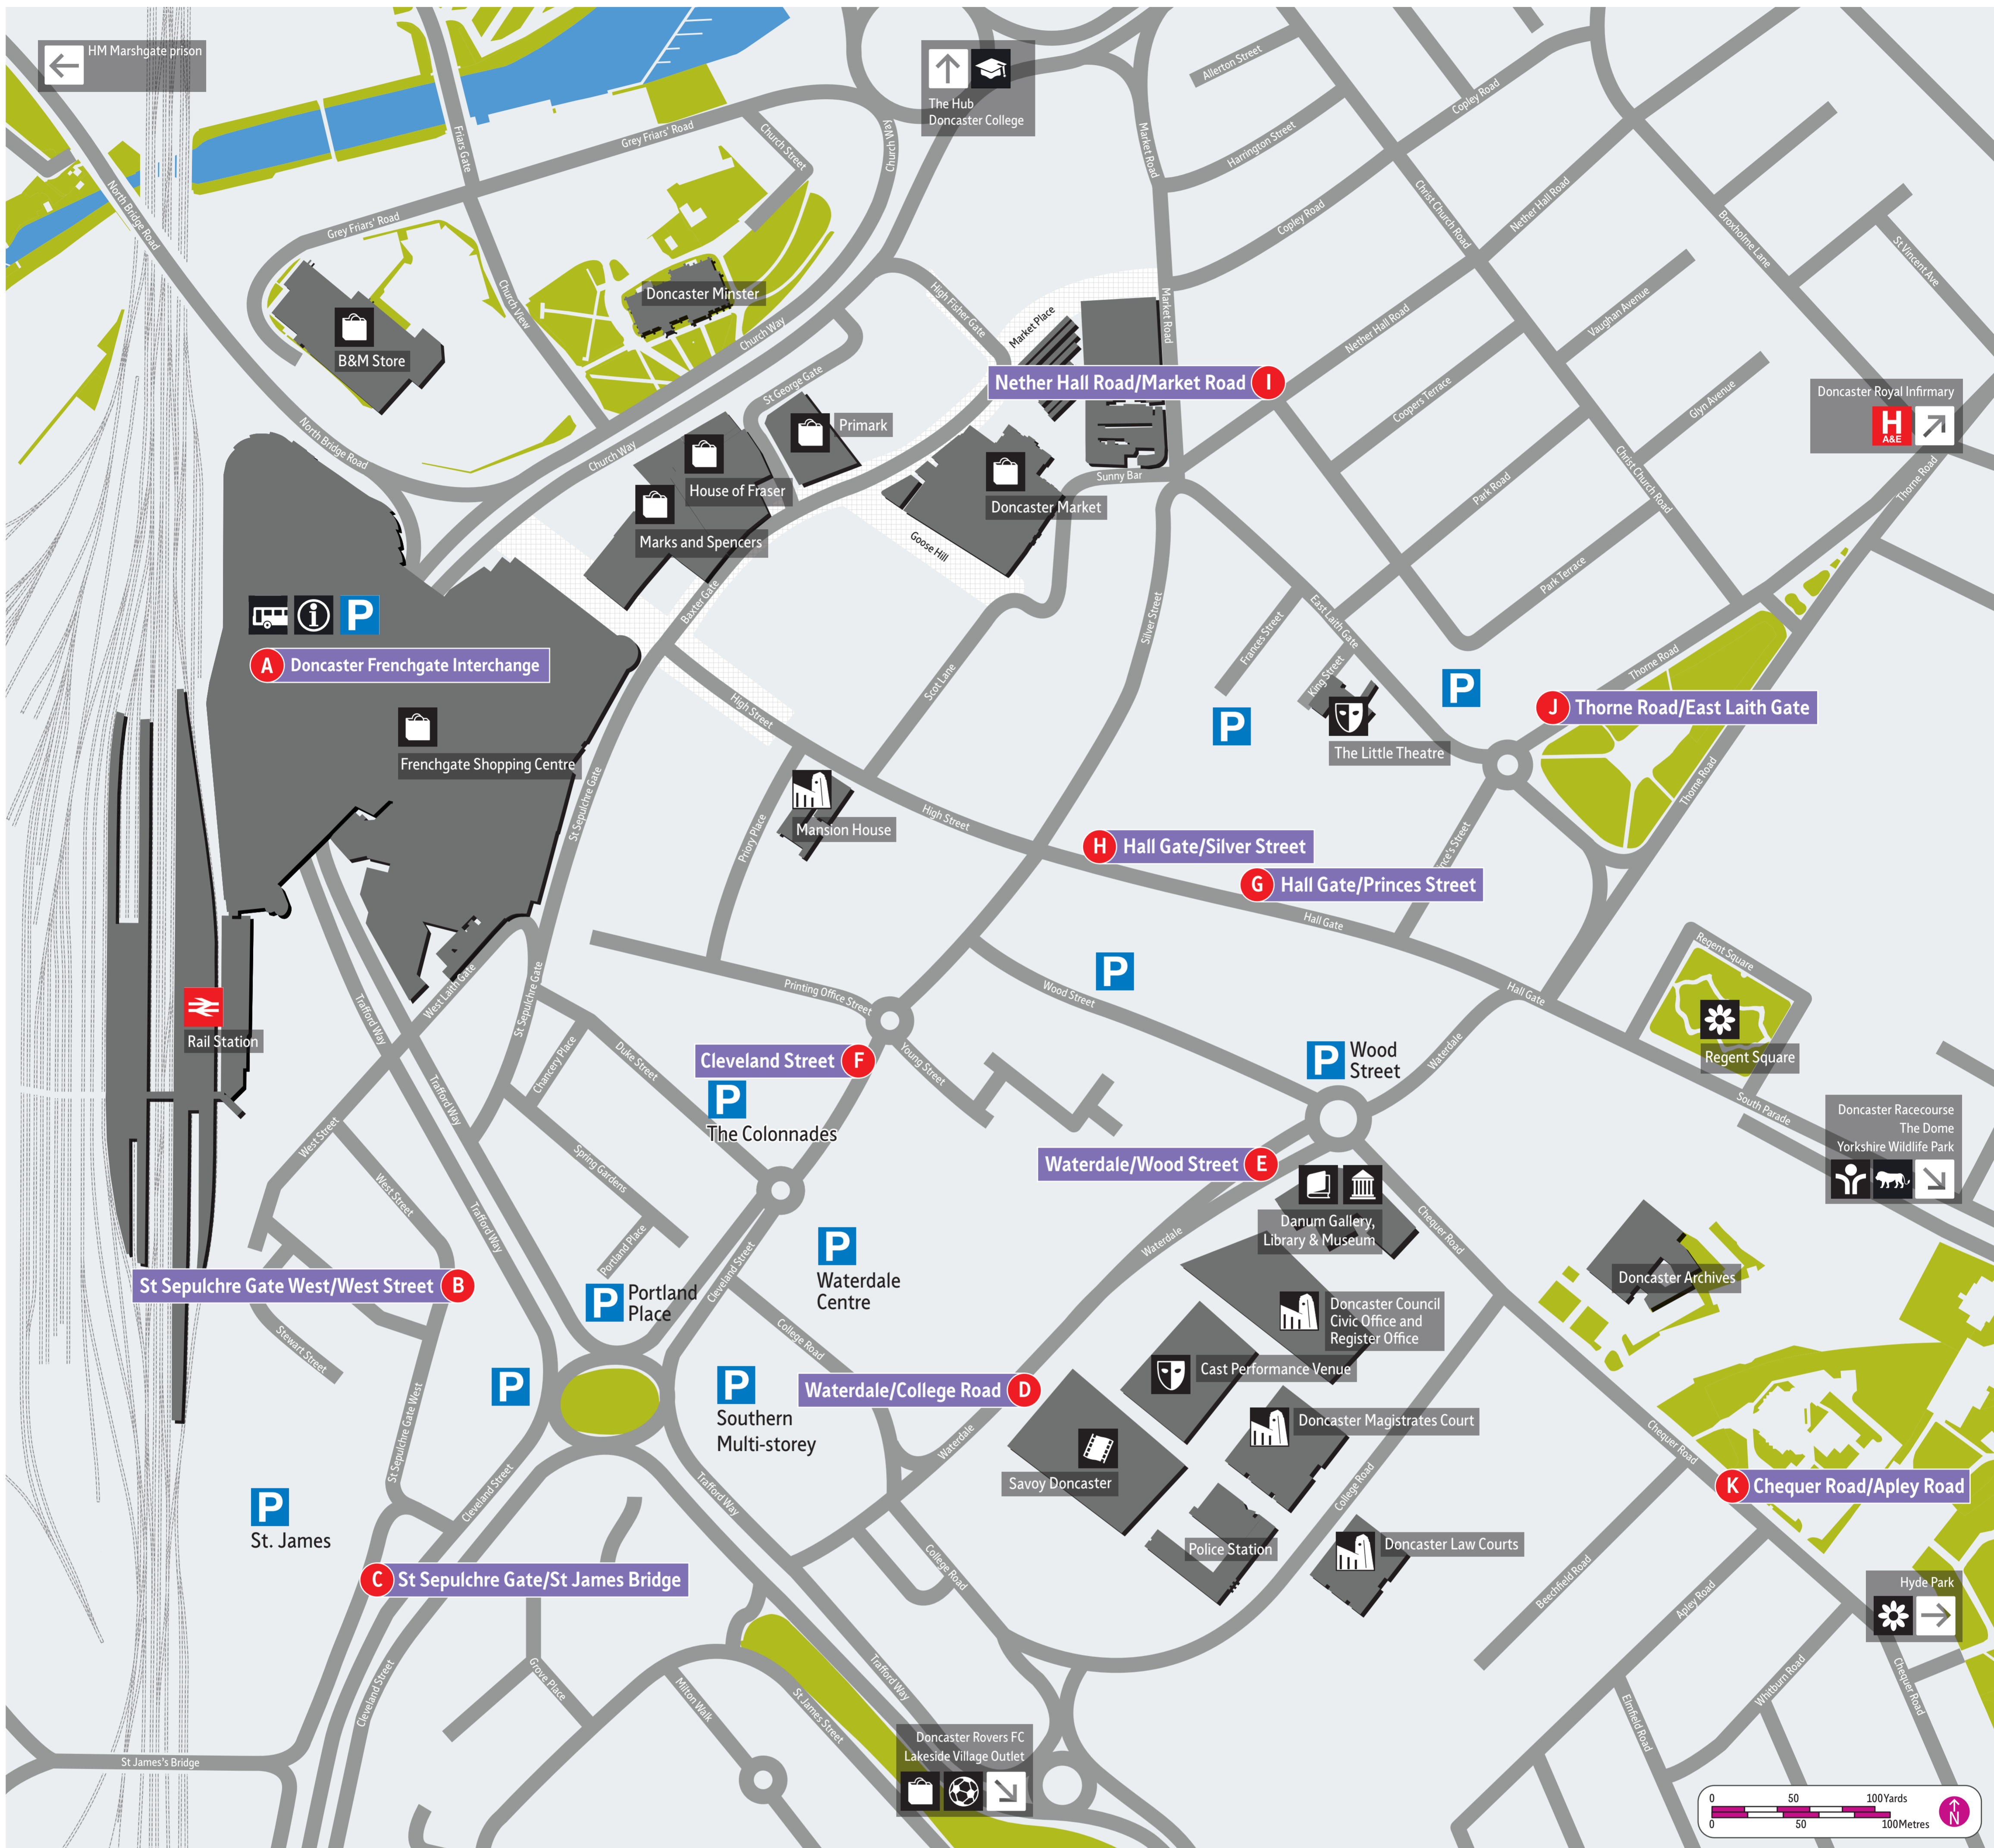

Doncaster City Centre Bus Stop Map

Service	Towards	City Centre Stops	Service	Towards	City Centre Stops	Service	Towards	City Centre Stops
21	Worksop	A E	355	Rossington	A E	382	Armthorpe	A D G
22	Worksop	A	355h	Rossington	A E	384	Hatfield	A D G
25	Harworth/Worksop	A E	356	Rossington	A D	384a	Thorne	A D G
29	Bawtry/Retford	A D E	357	Auckley/Cantley/Finingley	A D E	385	Lindholme	A
51	Norton	A	357a	Doncaster Sheffield Airport	A D E	385a	Lindholme	A D G
98	Gainsborough	A D E	358	Bessacarr	A E K	386	Sykehouse	A
99	Retford	A D E	359	Epworth/Finingley	A E K	387	Moorends	A D G
203	Goldthorpe/Thurnscoe/Wombwell	A	361	Norton/Skellow	A	387a	Moorends	A D G
219	Barnsley Centre	A	362	Askern/Norton	A	388	Moorends/Thorne	A D G
219a	Barnsley Centre	A	363	Bentley	A	399	Scunthorpe	A D E
221	Rotherham Centre	A	364	Arksey	A	496	Wakefield City Centre	A
314	Edlington	A	364a	Arksey	A	X2	Maltby/Sheffield Centre	A
315	Edlington	A	365	Wheatley Hills	A D H	X3	Rotherham Centre/Sheffield Centre	A
316	Balby	A	366	Bentley	A D H	X4	Doncaster Sheffield Airport	A
341	Scawsby	A	371	Balby	A B C	X11	Sheffield Centre/Tickhill	A
341a	Scawsby	A	372	Doncaster Centre/Lakeside	A B C D	X19	Barnsley Centre	A
351	Skellow	A	373	Balby/Doncaster Centre	A E	X20	Barnsley Centre	A
353	Woodlands	A	376	Long Sandall	A H I	i4	Rossington	A
354	Woodlands	A	381	Armthorpe	A D G