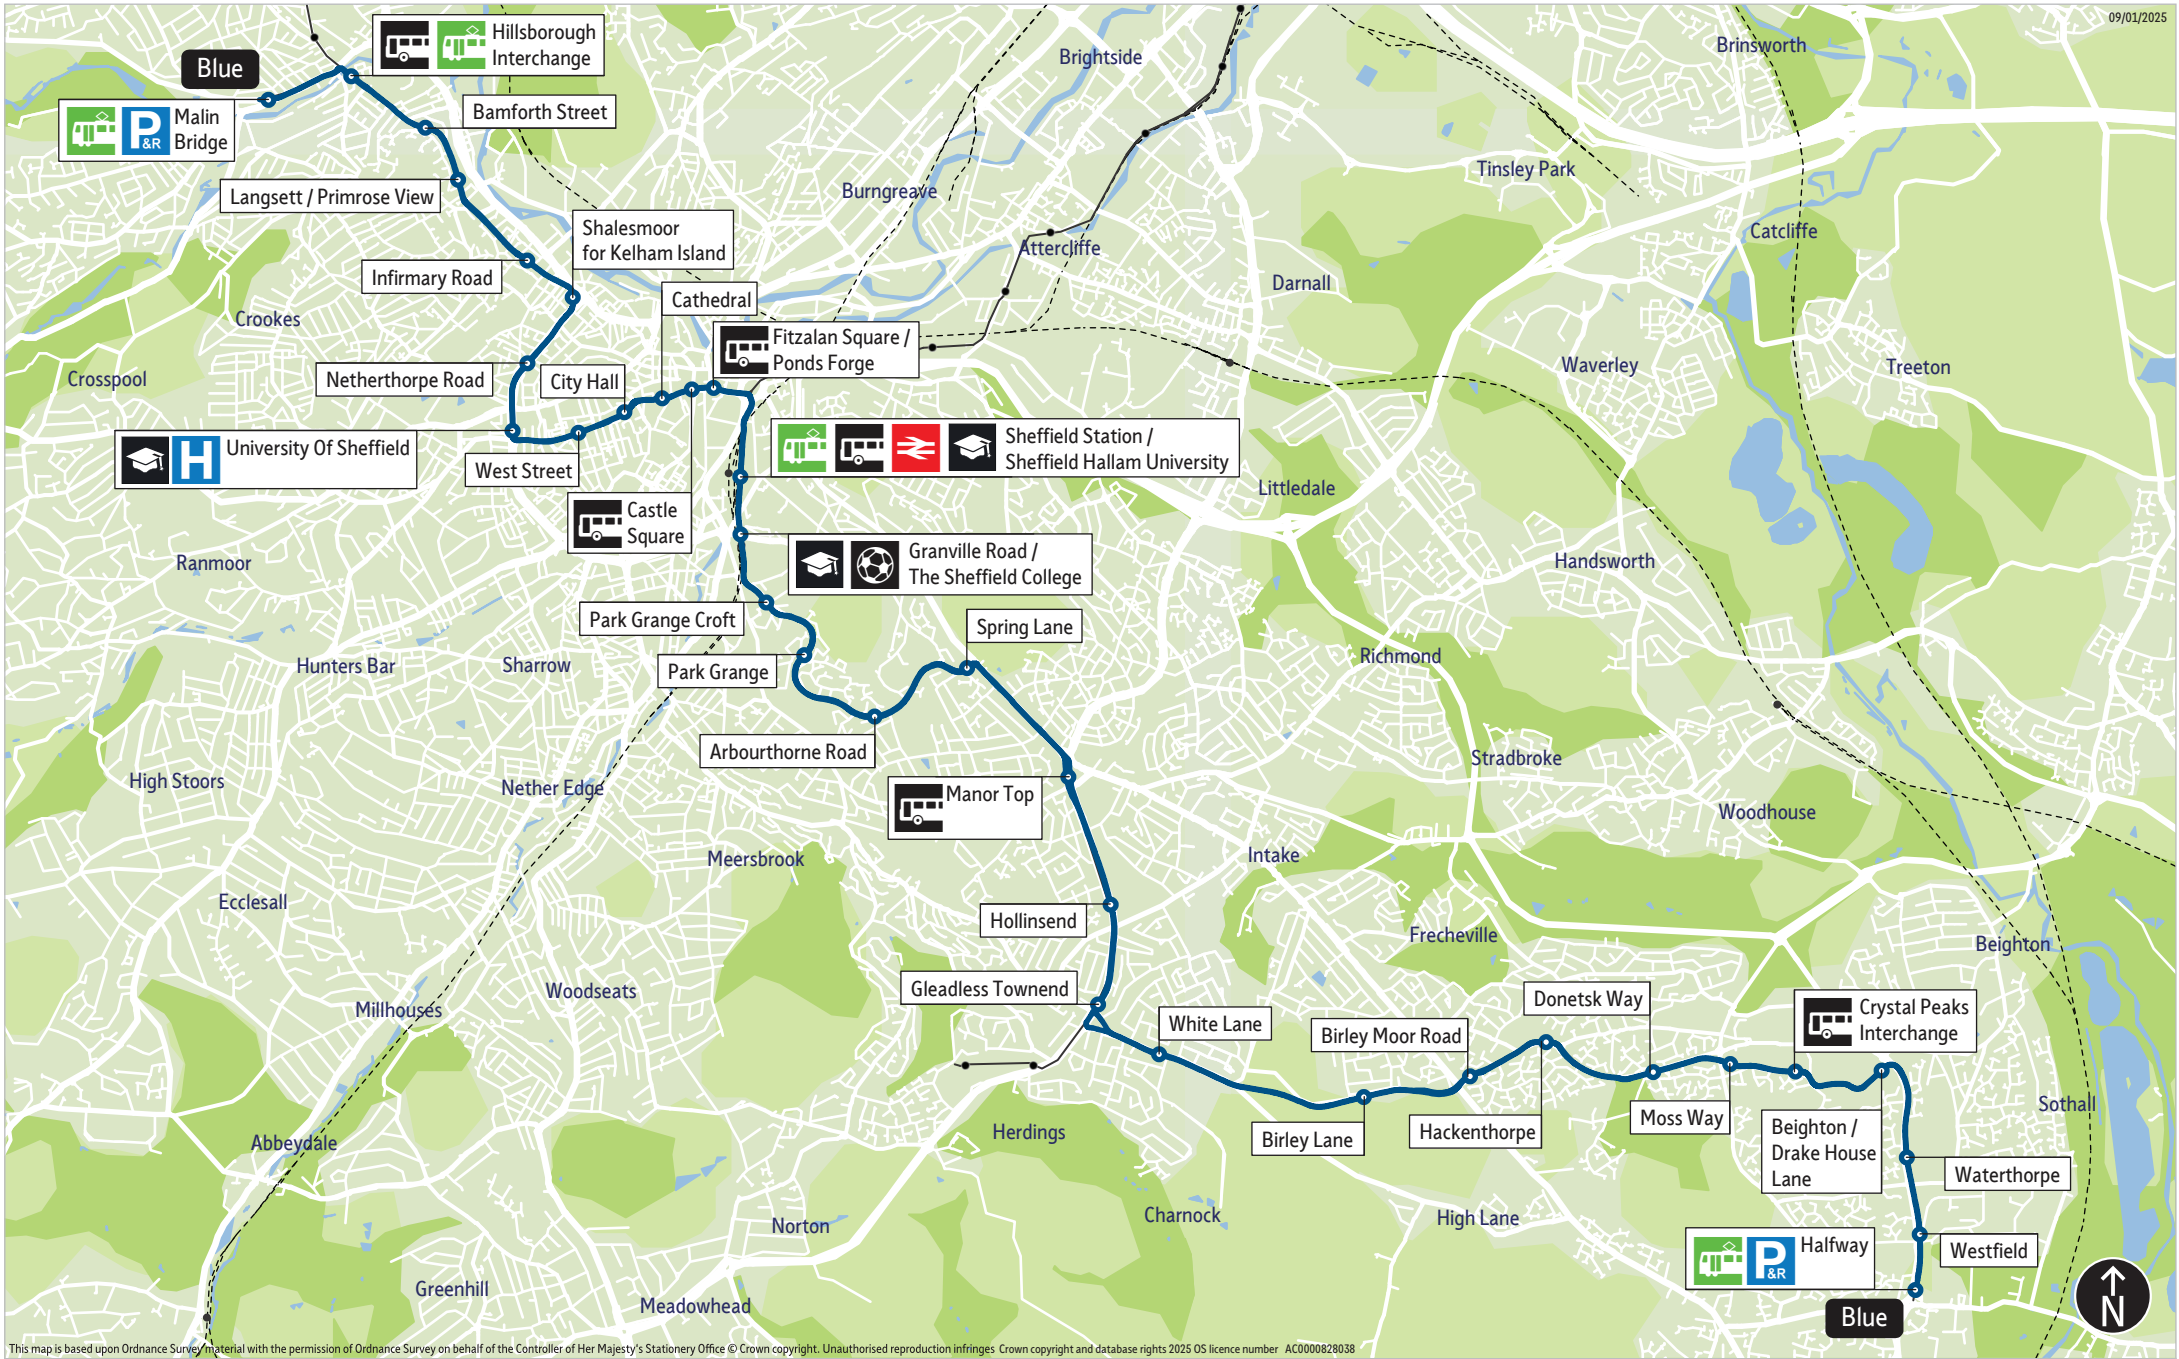

Blue route

09/01/2025

= Terminus point
 = Public transport
 = Shopping area
 = Blue route & stops
 = Other Tram routes & stops
 = Rail line & station