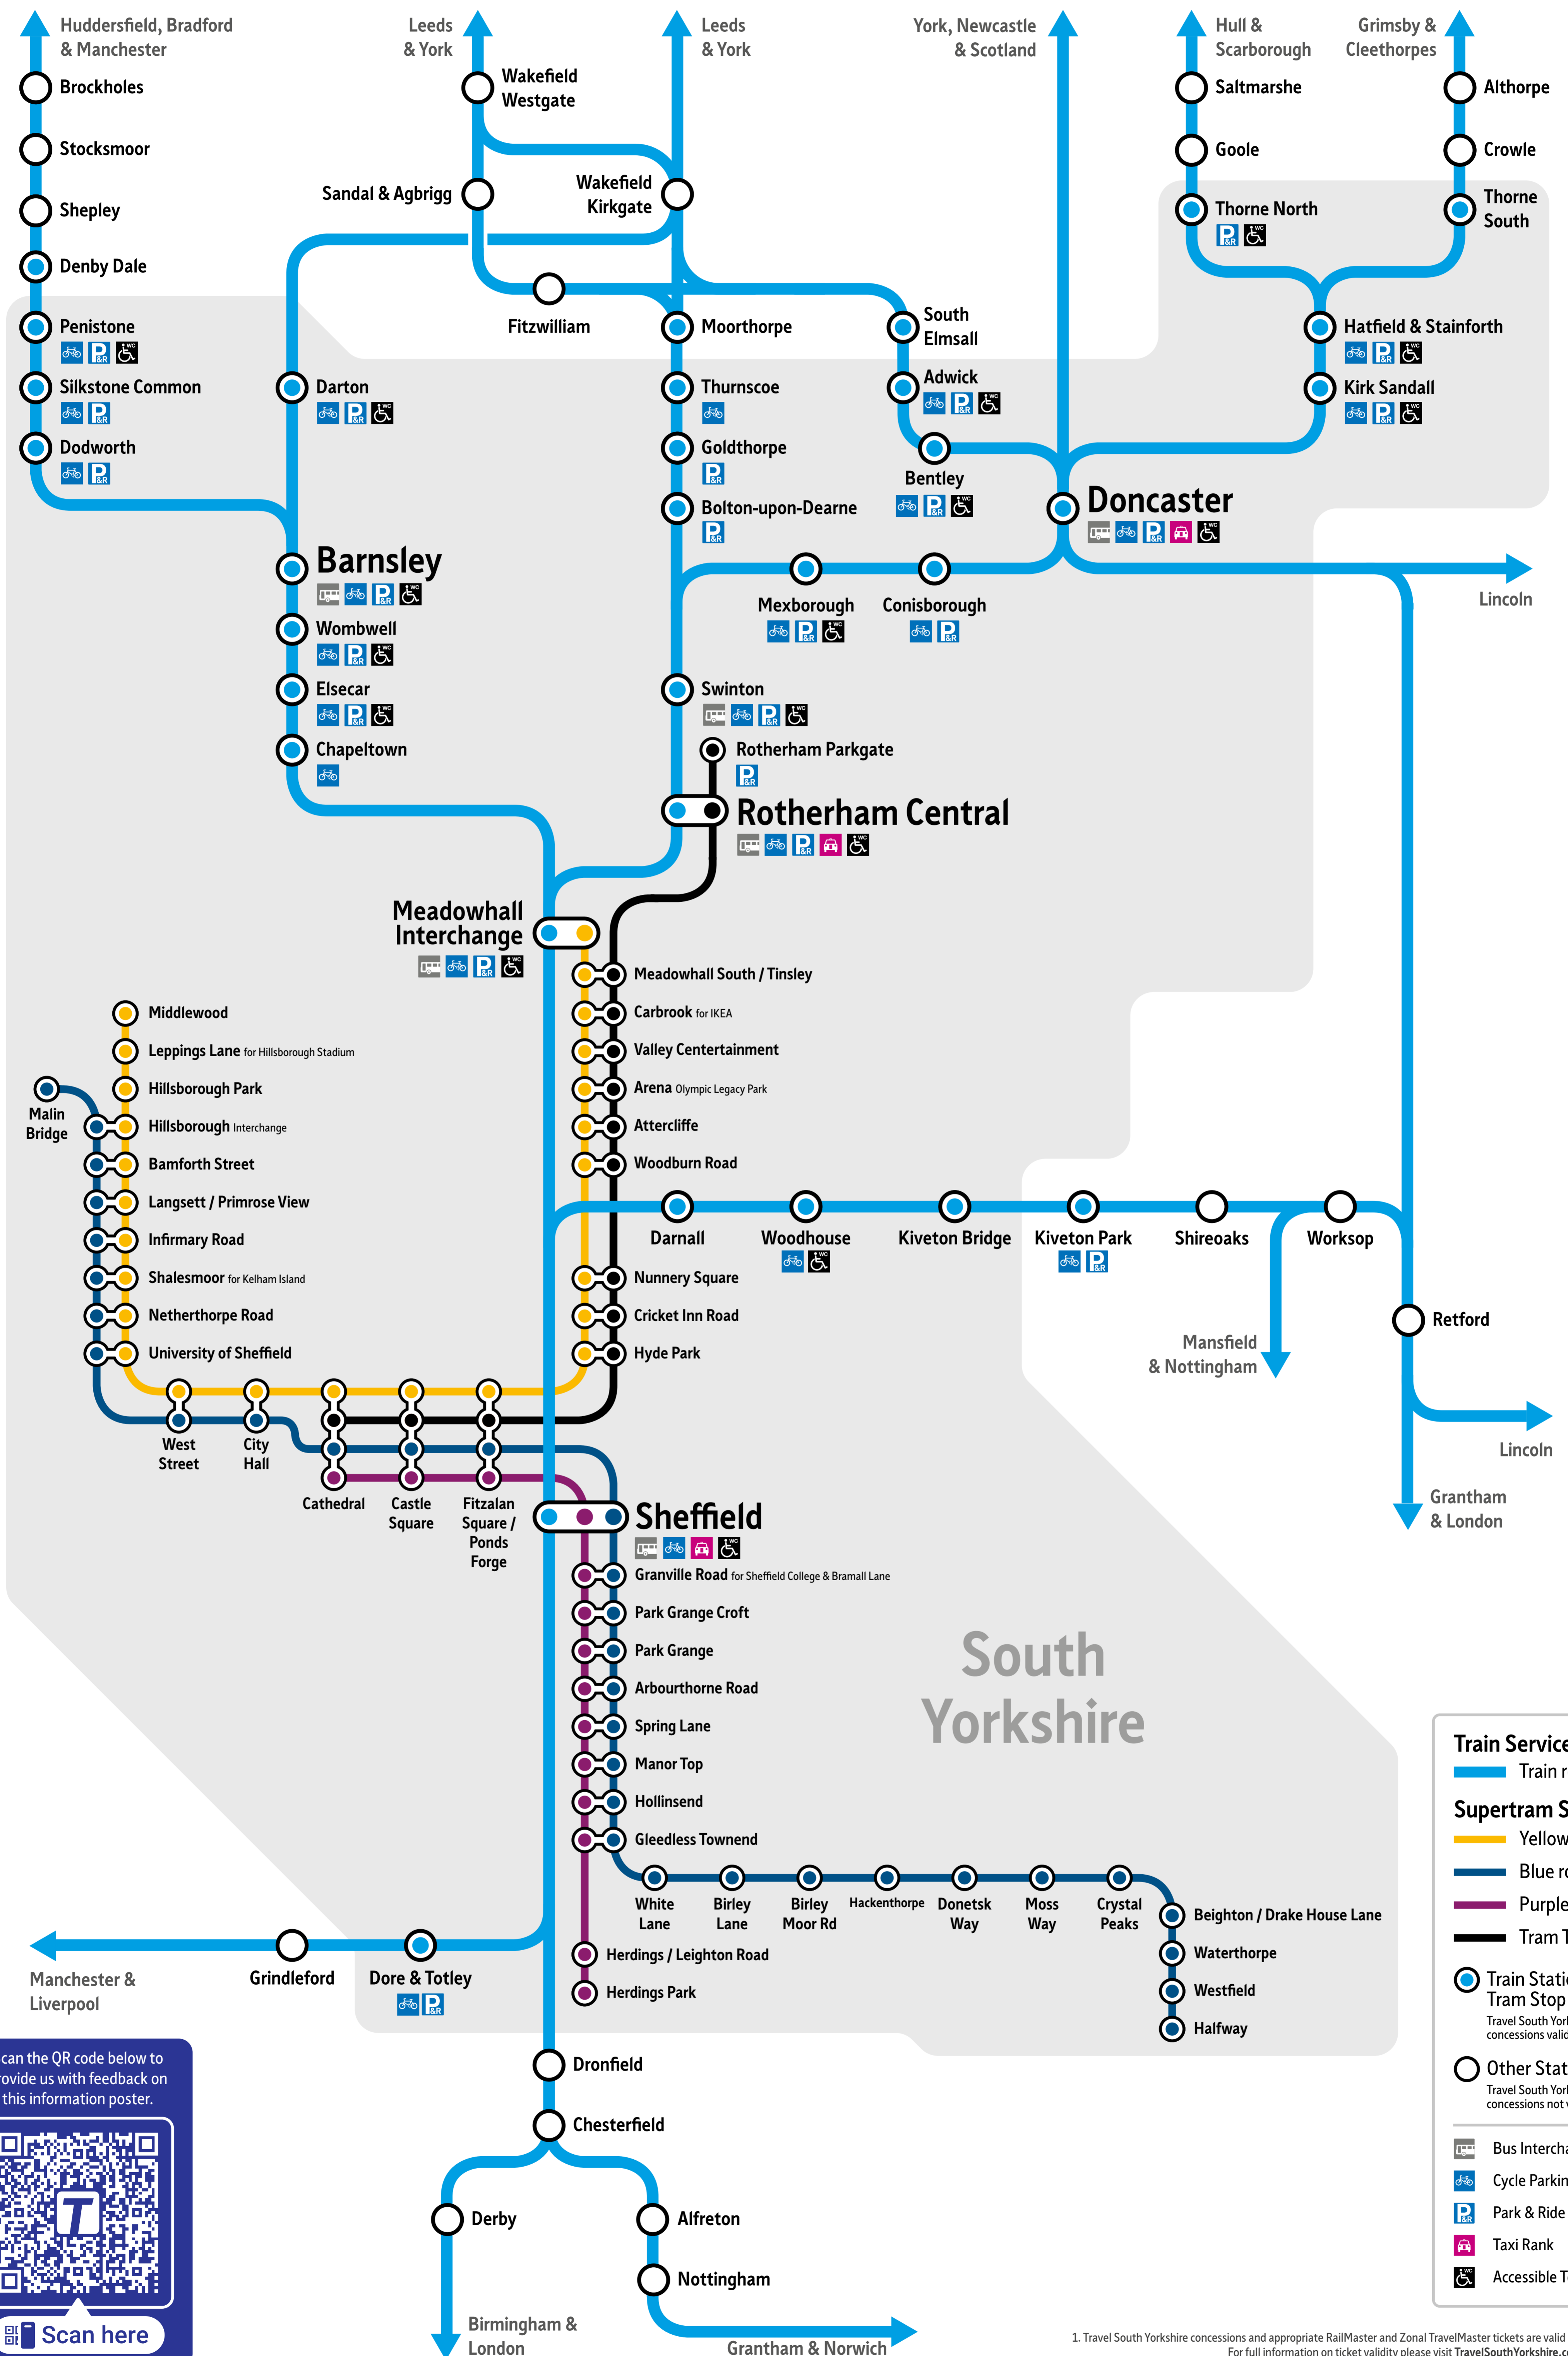

South Yorkshire By Train & Tram

Scan the QR code below to provide us with feedback on this information poster.

Scan here

Topological map of South Yorkshire's Train & Tram network

1. Travel South Yorkshire concessions and appropriate RailMaster and Zonal TravelMaster tickets are valid at these stations. For full information on ticket validity please visit [Travelsouthyorkshire.com/TicketFinder](https://www.travelsouthyorkshire.com/TicketFinder)