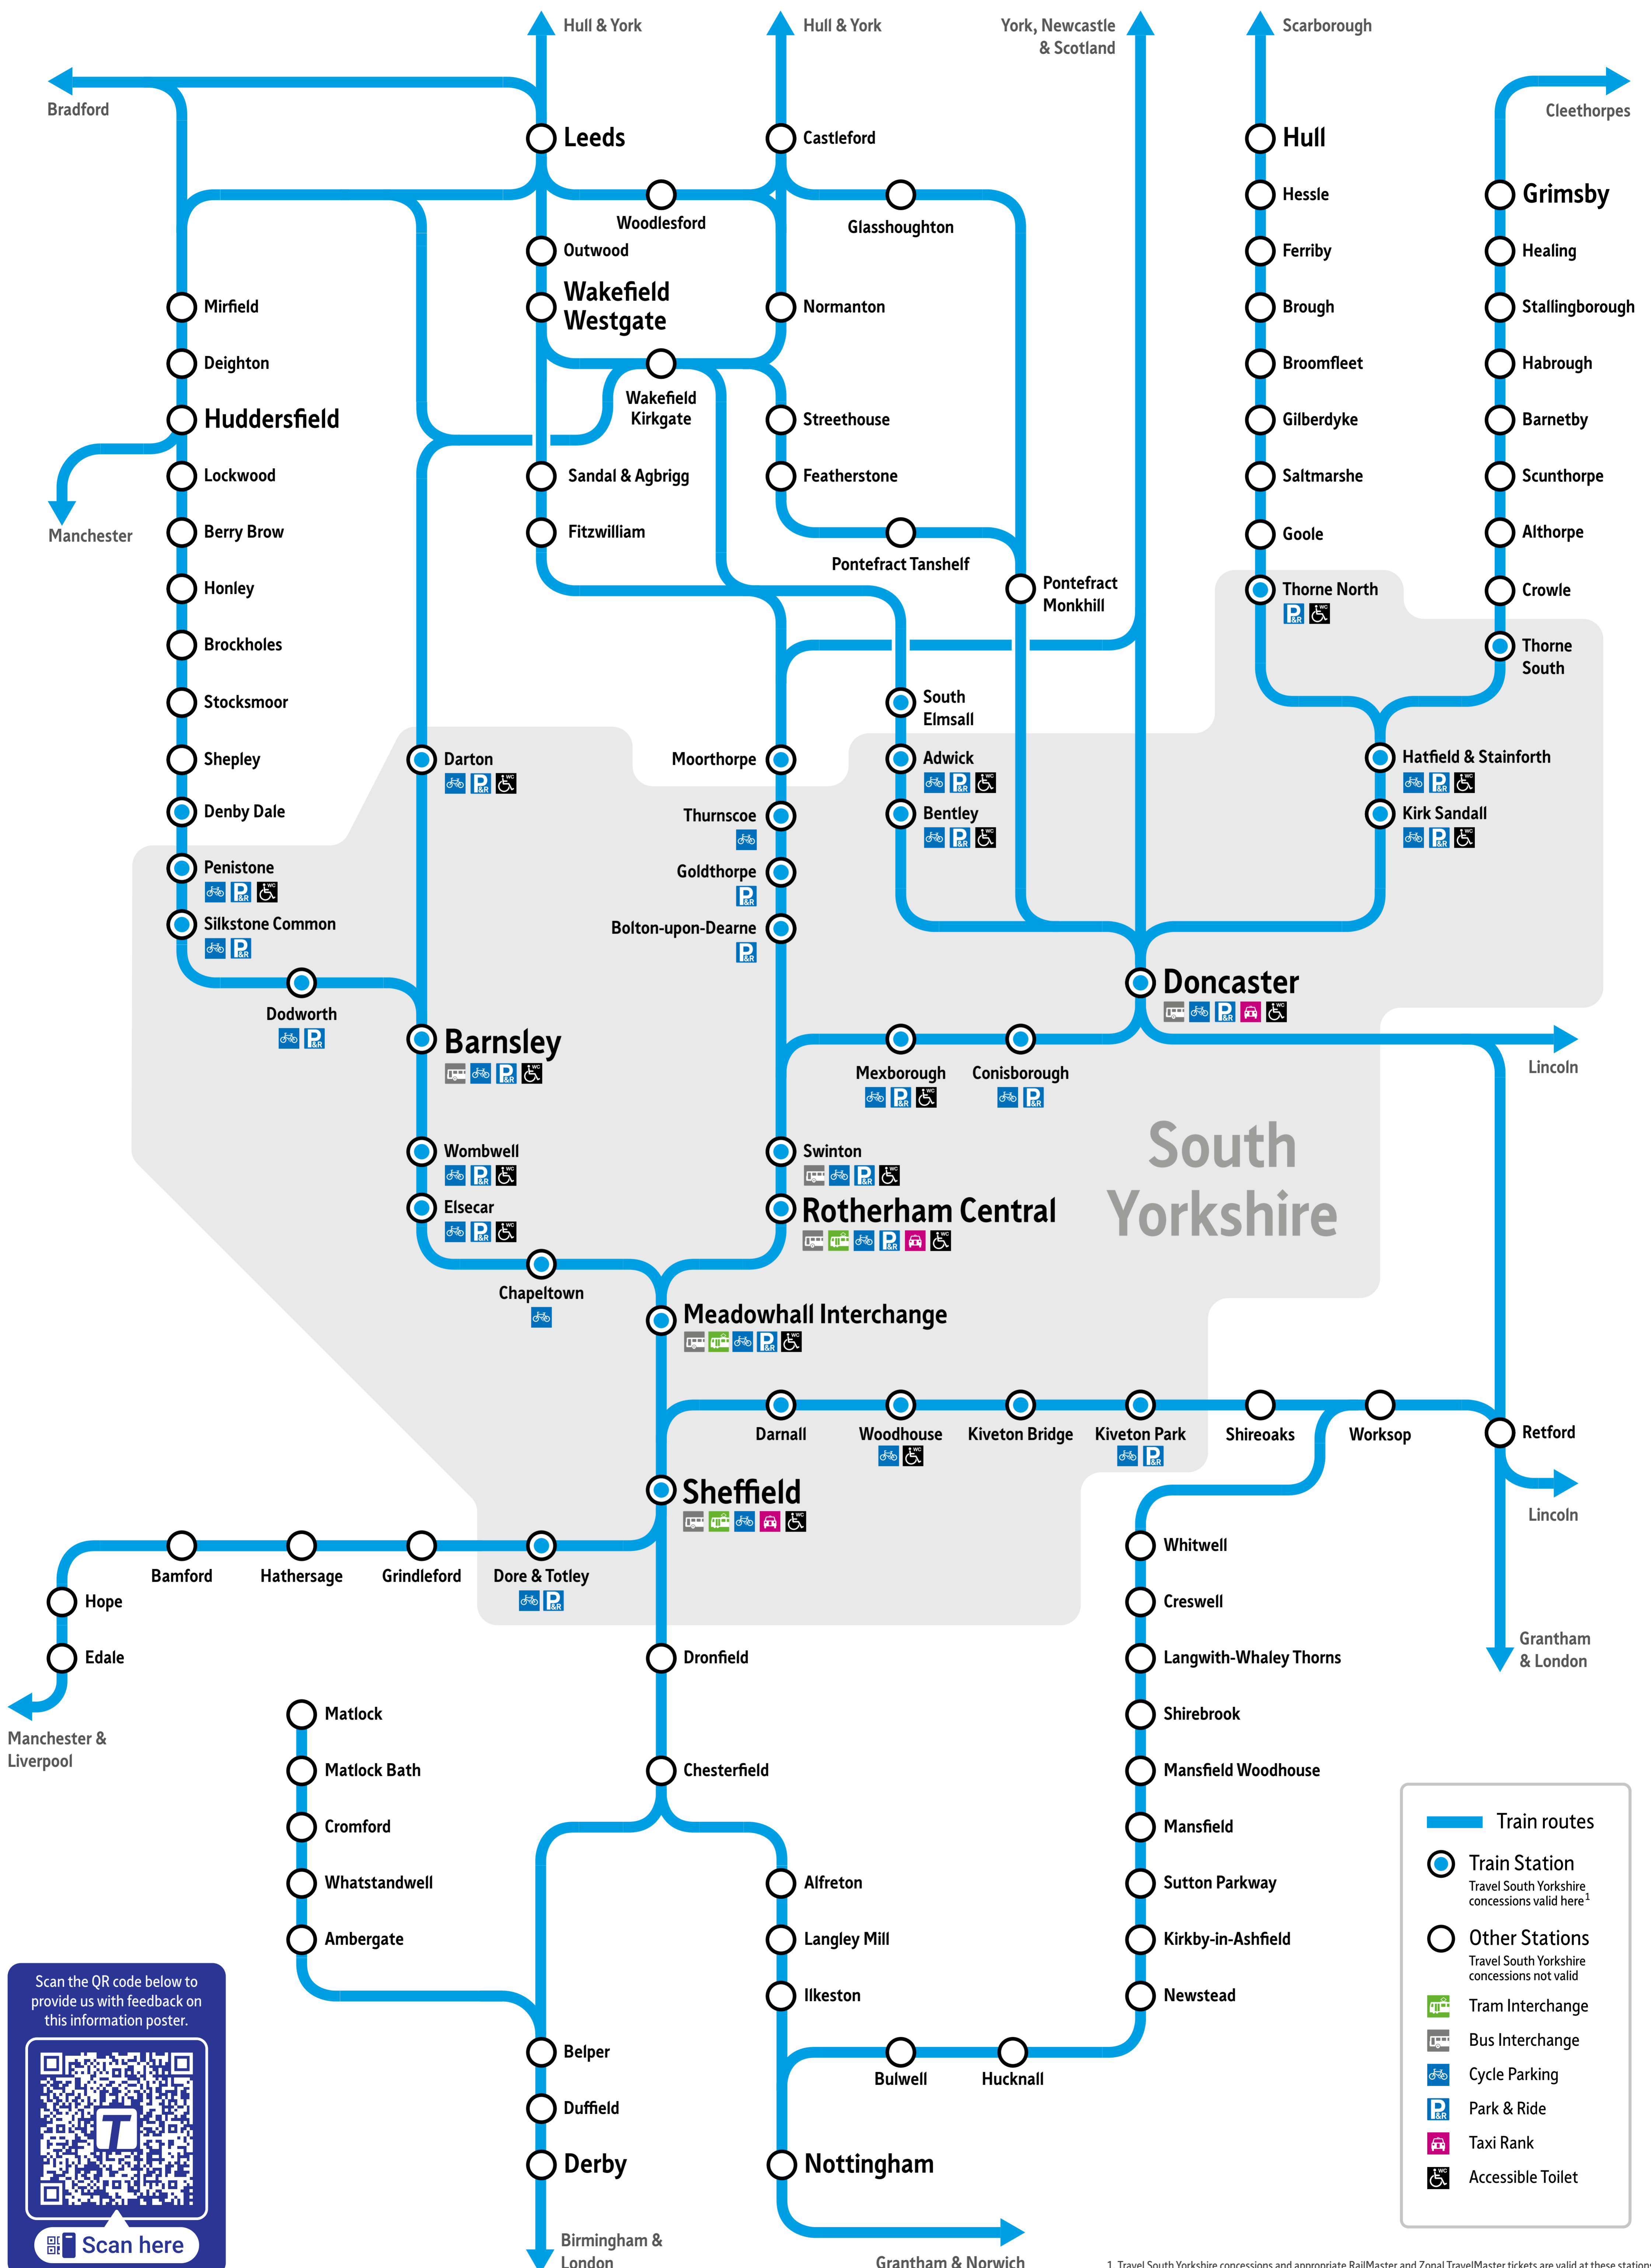

South Yorkshire by Train

Topological map of South Yorkshire's Train network

1. Travel South Yorkshire concessions and appropriate RailMaster and Zonal TravelMaster tickets are valid at these stations. For full information on ticket validity please visit [Travelsouthyorkshire.com/TicketFinder](https://www.travelsouthyorkshire.com/TicketFinder)

Rail station Park and Ride facilities for use by rail customers only.