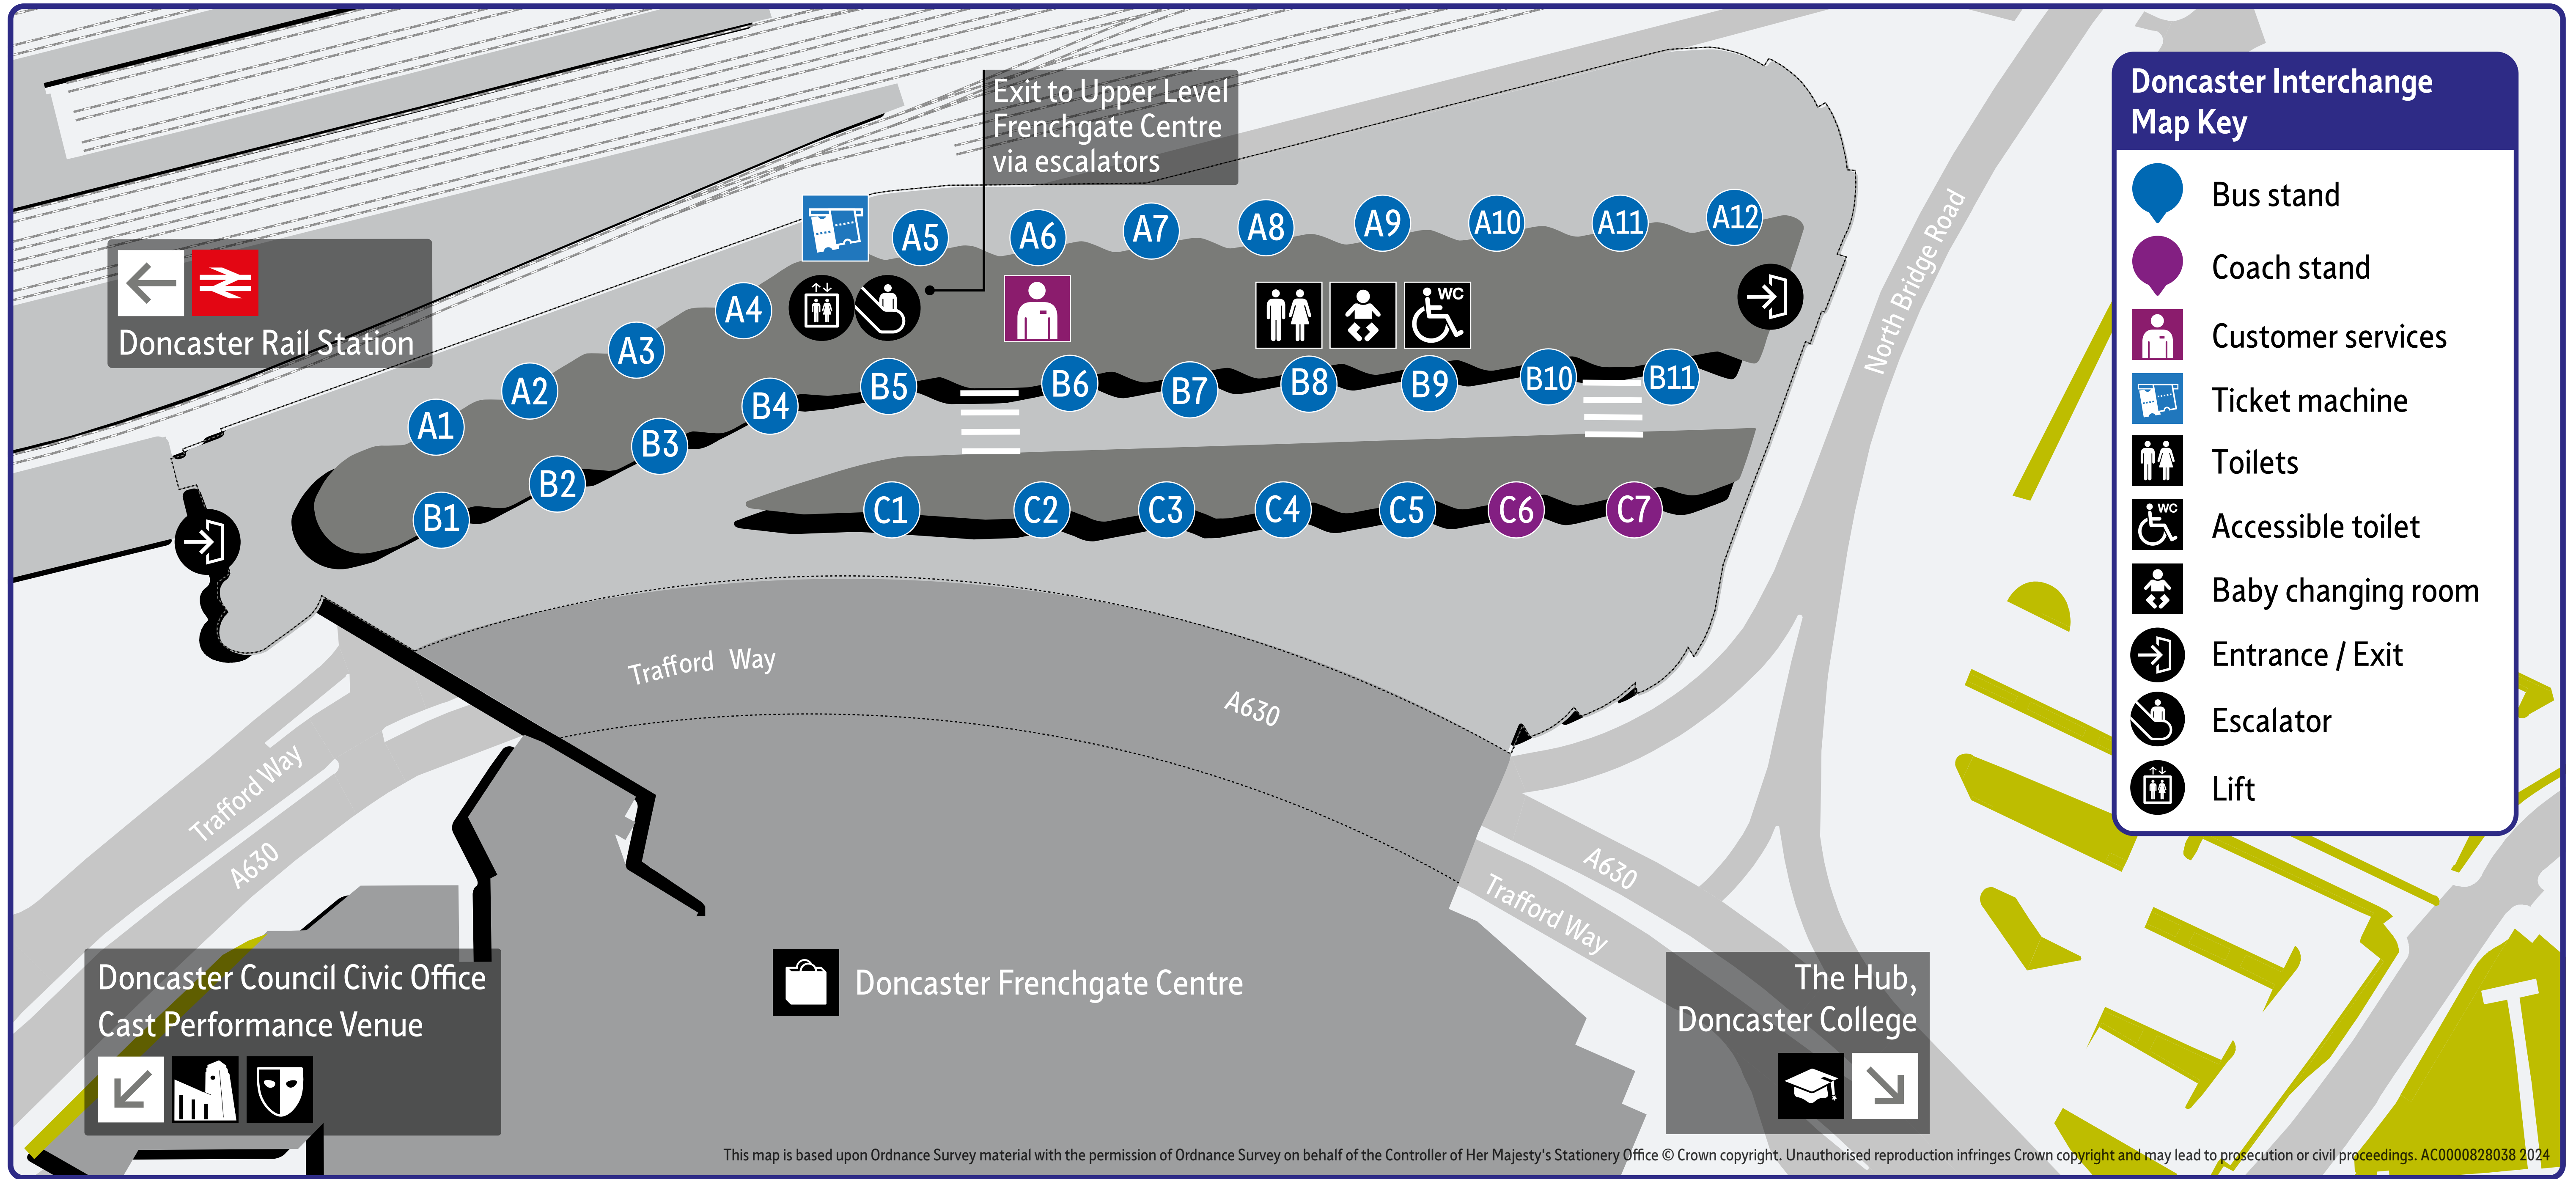

Departure Stand Finder

Service	Towards	Stand	Frequency	Operator
21	Worksop	B3	1 hour	Stagecoach
22	Worksop	A2	30 mins	Stagecoach
25	Worksop	B3	1 hour	Stagecoach
29	Retford	B3	2 hours	Stagecoach
51	Norton	A6	30 mins	Arriva
98	Gainsborough	B3	2 hours	Stagecoach
99	Retford	B3	1 hour and 5 mins	Stagecoach
203	Wombwell	C4	2 hours	Stagecoach
219	Barnsley Centre	A12	1 hour	Stagecoach
219a	Barnsley Centre	A12	1 Saturday journey	Stagecoach
221	Rotherham Centre	B6	20 mins	Stagecoach
305	Tickhill	A1	2 hours and 30 mins	First
314	Edlington	B8	1 hour and 5 mins	First
315	Edlington	B5	15 mins	First
316	Balby	B4	30 mins	First
341	Scawsby	A12	2 hours	First
341a	Scawsby	A12	2 hours	First
350	Skellow	A9	20 mins	First

Service	Towards	Stand	Frequency	Operator
376	Long Sandall	A8	20 mins	First
381	Armthorpe	C2	20 mins	First
382	Armthorpe	C2	20 mins	First
384	Hatfield	C3	30 mins	First
384a	Thorne	C3	Evenings / Sundays only	First
387	Moorends	C3	30 mins	First
387a	Moorends	C3	Evenings / Sundays only	First
388	Thorne	C3	30 mins	First
399	Scunthorpe	C5	2 journeys per day	Hornsby Travel / Stagecoach
496	Wakefield Centre	A10	2 journeys per day	Arriva
i4	Doncaster iPort	A4	Mornings / evenings	First
X2	Sheffield Centre	B4	1 hour	First
X3	Sheffield Centre	B7	20 mins	First
X4	Auckley / Doncaster Sheffield Airport	A3	1 hour	Goodfellows / First
X19	Barnsley Centre	A11	50 mins	Stagecoach
X20	Barnsley Centre	B8	1 hour and 5 mins	Globe Coaches
Coach Services		C6		
National Express		C7		