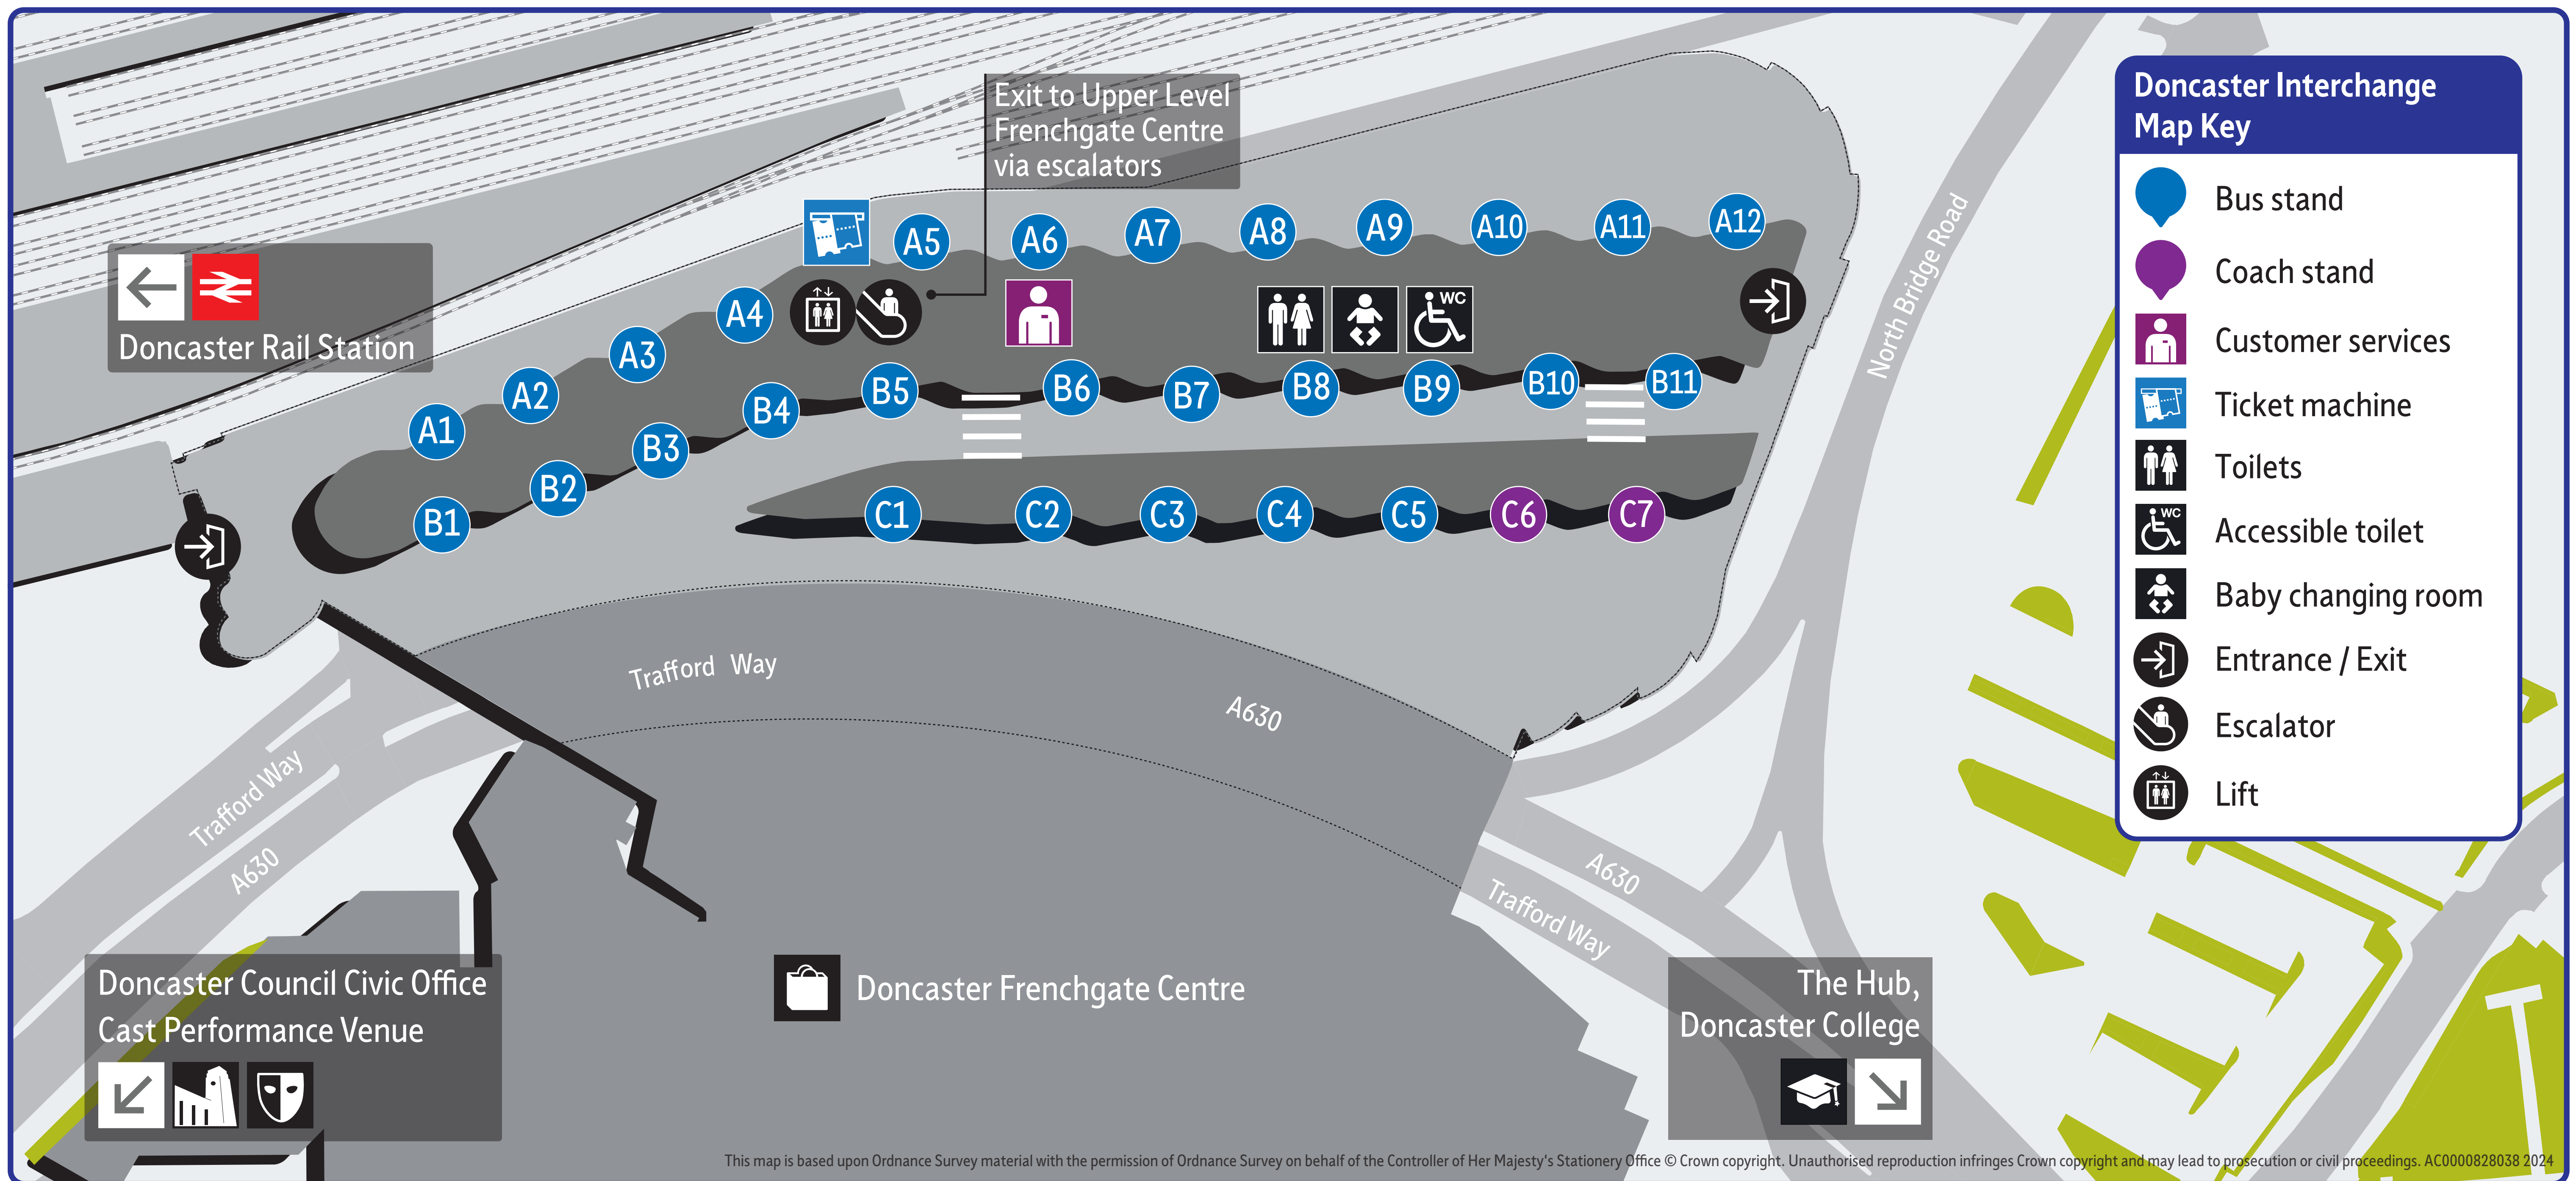

Departure Stand Finder

Service	Towards	Stand	Frequency	Operator
21	Worksop	B3	1 hour	Stagecoach
22	Worksop	A2	30 mins	Stagecoach
25	Worksop	B3	1 hour	Stagecoach
29	Retford	B3	2 hours	Stagecoach
51	Norton	A6	30 mins	Arriva
98	Gainsborough	B3	2 hours	Stagecoach
99	Retford	B3	1 hour and 5 mins	Stagecoach
203	Wombwell	C4	2 hours	Stagecoach
219	Barnsley Centre	A12	1 hour	Stagecoach
219a	Barnsley Centre	A12	1 Saturday journey	Stagecoach
221	Rotherham Centre	B6	20 mins	Stagecoach
305	Tickhill	A1	2 hours and 30 mins	First
314	Edlington	B8	1 hour and 5 mins	First
315	Edlington	B5	15 mins	First
316	Balby	B4	30 mins	First
341	Scawsby	A12	2 hours	First
341a	Scawsby	A12	2 hours	First
350	Skellow	A9	20 mins	First
351	Carcroft	A9	20 mins	First

Service	Towards	Stand	Frequency	Operator
381	Armthorpe	C2	20 mins	First
382	Armthorpe	C2	20 mins	First
384	Hatfield	C3	30 mins	First
384a	Thorne	C3	Evenings / Sundays only	First
387	Moorends	C3	30 mins	First
387a	Moorends	C3	Evenings / Sundays only	First
388	Thorne	C3	30 mins	First
399	Scunthorpe	C5	2 journeys per day	Hornsby Travel / Stagecoach
496	Wakefield Centre	A10	2 journeys per day	Arriva
i4	Doncaster iPort	A4	Mornings / evenings	First
X2	Sheffield Centre	B4	1 hour	First
X3	Sheffield Centre	B7	20 mins	First
X4	Auckley / Doncaster Sheffield Airport	A3	1 hour	Goodfellows / First
X19	Barnsley Centre	A11	1 hour	Stagecoach
X20	Barnsley Centre	B8	1 hour and 5 mins	Globe Coaches
X399	Scunthorpe	C5	1 journey per day	Hornsby Travel
Coach Services		C6		
National Express		C7		