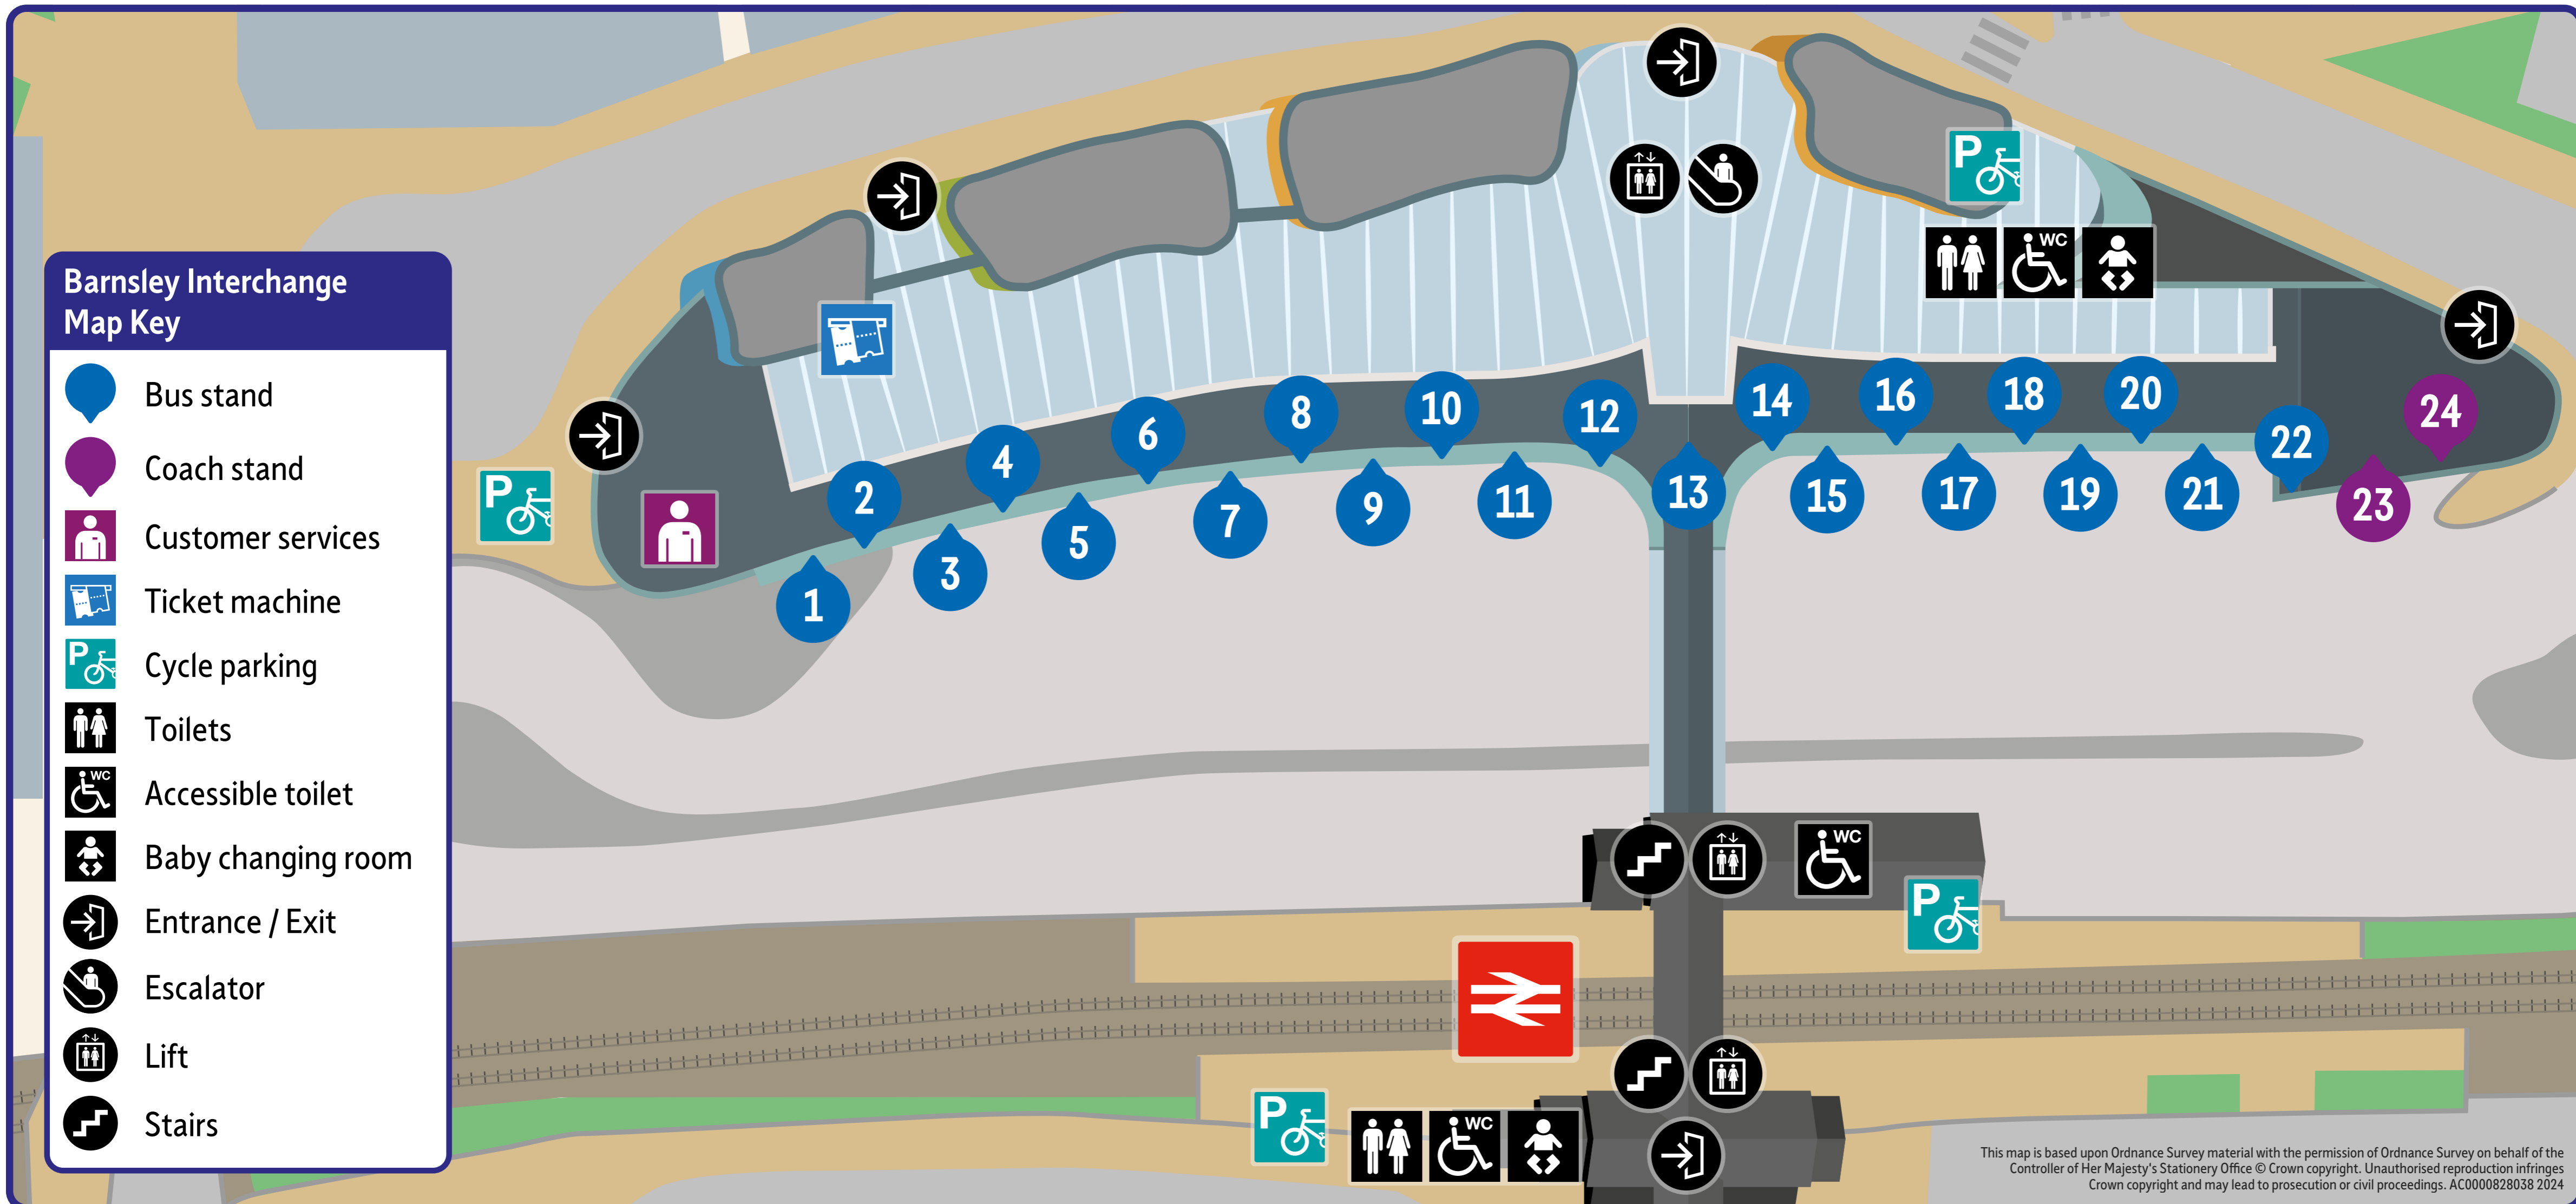

# Departure Stand Finder

Service	Towards	Stand	Frequency	Operator
1	Staincross	10	20 mins	Stagecoach
2	Sheffield Centre	1	1 hour	Stagecoach
6	Worsbrough Dale	17	20 mins	Stagecoach
7	Rotherham Centre	3	1 hour	Globe Coaches
11	Athersley North	9	20 mins	Stagecoach
12	Athersley South	8	20 mins	Stagecoach
20	Millhouse Green	5	1 hour	Stagecoach
21	Penistone	5	1 hour	Stagecoach
21a	Millhouse Green / Crow Edge	5	Evenings only	Stagecoach
22a	Gilroyd	7	30 mins	Stagecoach
22c	Gilroyd	7	30 mins	Stagecoach
22x	Rotherham Centre	18	15 mins	Stagecoach
23a	Deepcar	4	Evenings only	South Pennine
24	Ingbirchworth	4	2 hours	South Pennine
24a	Penistone	4	Evenings / Sundays only	South Pennine
27	Wombwell	12	1 hour	Stagecoach
27a	Grimethorpe	12	Mornings / evenings	Stagecoach
27b	Wombwell	12	1 hour	Stagecoach

Service	Towards	Stand	Frequency	Operator
94b	Denby Dale	3	1 per day	Globe Coaches
95	Kexborough	6	20 mins	Stagecoach
95a	Bloomhouse Green	6	Evenings only	Stagecoach
96	Wakefield	4	1 hour and 15 mins	Globe Coaches
96b	Wakefield	4	Sundays only	Globe Coaches
96c	Wakefield	4	Sundays only	Globe Coaches
99	Denby Dale	14	Saturdays only	South Pennine
198	Hemsworth	15	1 hour	Globe Coaches
217	Rotherham Centre	20	1 hour and 15 mins	Stagecoach
218	Rotherham Centre	20	Mornings / evenings	Stagecoach
219	Doncaster Centre	20	1 hour and 15 mins	Stagecoach
219a	Doncaster Centre	20	Mornings only	Stagecoach
226	Thurnscoe	18	30 mins	Stagecoach
X17	Sheffield Centre	1	1 hour	Stagecoach
X19	Doncaster Centre	19	50 mins	Stagecoach
X20	Doncaster Centre	19	1 hour	Globe Coaches
National Express		23 24		