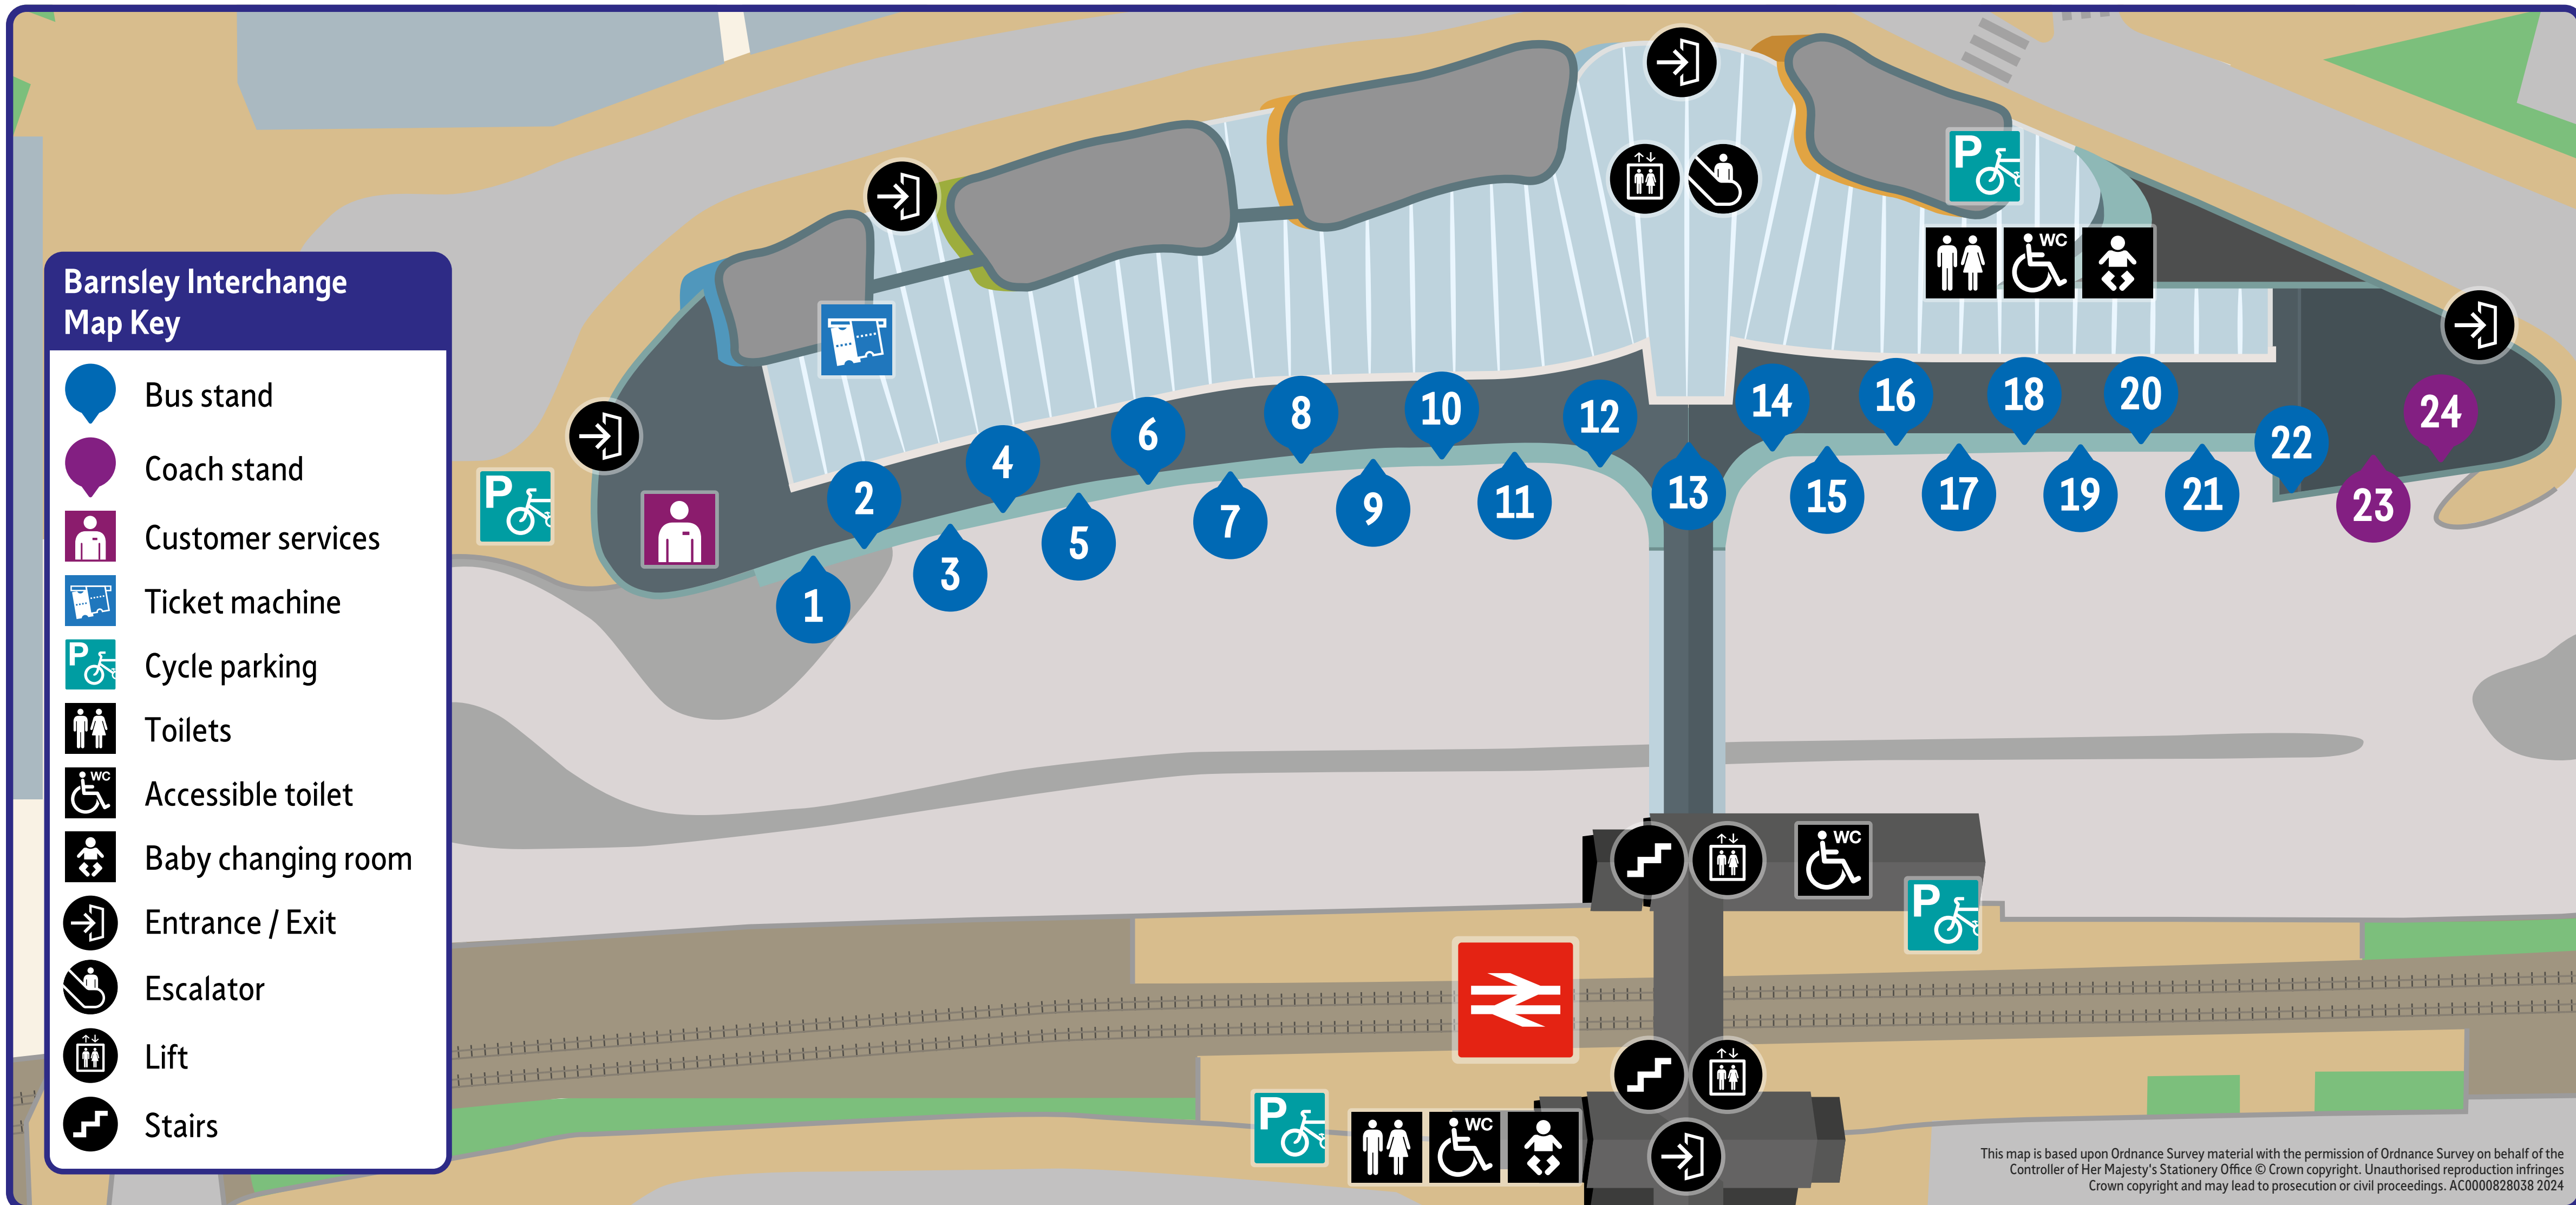

# Departure Stand Finder

Service	Towards	Stand	Frequency	Operator
1	Staincross	10	20 mins	Stagecoach
2	Sheffield Centre	1	1 hour	Stagecoach
6	Worsbrough Dale	17	20 mins	Stagecoach
7	Rotherham Centre	3	1 hour	Globe Coaches
11	Athersley North	9	20 mins	Stagecoach
12	Athersley South	8	20 mins	Stagecoach
20	Millhouse Green	5	1 hour	Stagecoach
21	Penistone	5	1 hour	Stagecoach
21a	Millhouse Green / Crow Edge	5	Evenings only	Stagecoach
22a	Gilroyd	7	30 mins	Stagecoach
22c	Gilroyd	7	30 mins	Stagecoach
22x	Rotherham Centre	18	15 mins	Stagecoach
23a	Deepcar	4	Evenings only	South Pennine
24	Ingbirchworth	4	2 hours	South Pennine
24a	Penistone	4	Evenings / Sundays only	South Pennine
27	Wombwell	12	1 hour	Stagecoach
27a	Grimethorpe	12	Mornings / evenings	Stagecoach
27b	Wombwell	12	1 hour	Stagecoach

Service	Towards	Stand	Frequency	Operator
94b	Denby Dale	3	1 per day	Globe Coaches
95	Kexborough	6	20 mins	Stagecoach
95a	Bloomhouse Green	6	Evenings only	Stagecoach
96	Wakefield	4	1 hour and 15 mins	Globe Coaches
96b	Wakefield	4	Sundays only	Globe Coaches
96c	Wakefield	4	Sundays only	Globe Coaches
99	Denby Dale	14	Saturdays only	South Pennine
198	Hemsworth	15	1 hour	Globe Coaches
218	Rotherham Centre	20	1 hour	Stagecoach
218a	Rotherham Centre	20	1 hour	Stagecoach
219	Doncaster Centre	20	1 hour and 15 mins	Stagecoach
219a	Doncaster Centre	20	Mornings only	Stagecoach
226	Thurnscoe	18	30 mins	Stagecoach
X17	Sheffield Centre	1	1 hour	Stagecoach
X19	Doncaster Centre	19	50 mins	Stagecoach
X20	Doncaster Centre	19	1 hour	Globe Coaches
<b>National Express</b>		<b>23 24</b>		