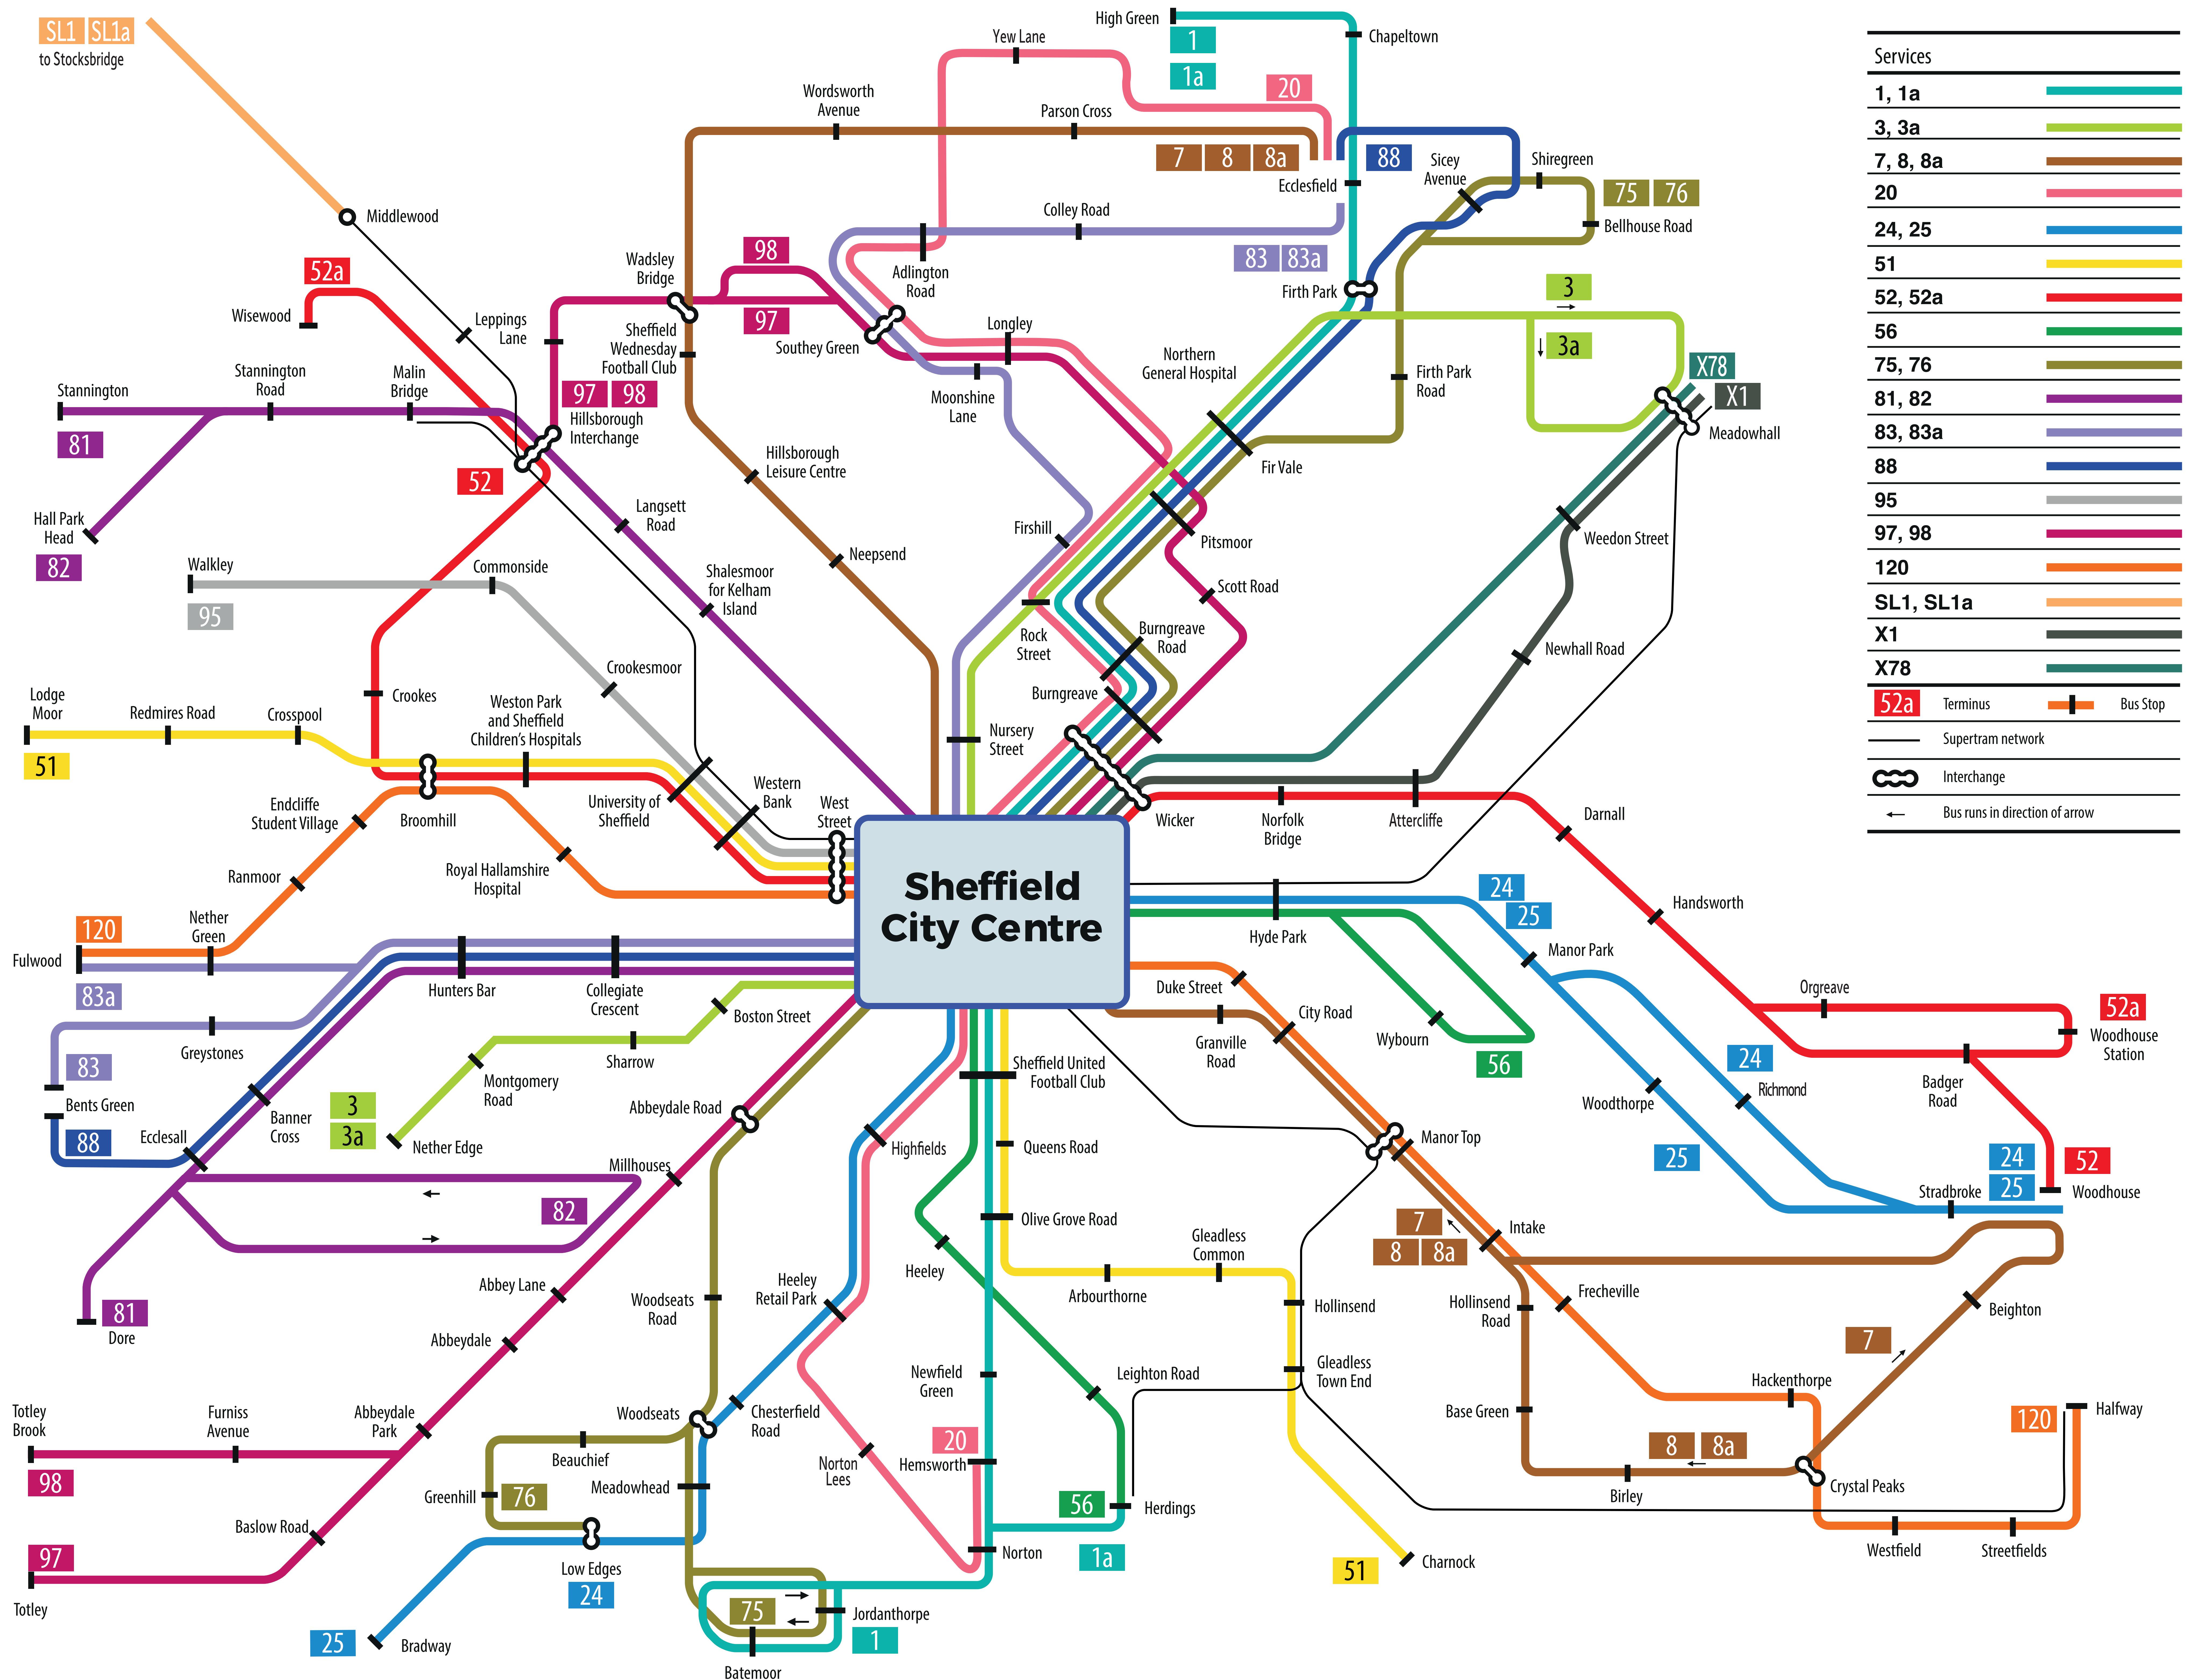

# Get around Sheffield

## High frequency buses

Bus services running around the city every 15 minutes or better  
To plan your journey visit [busesforsheffield.com](http://busesforsheffield.com)