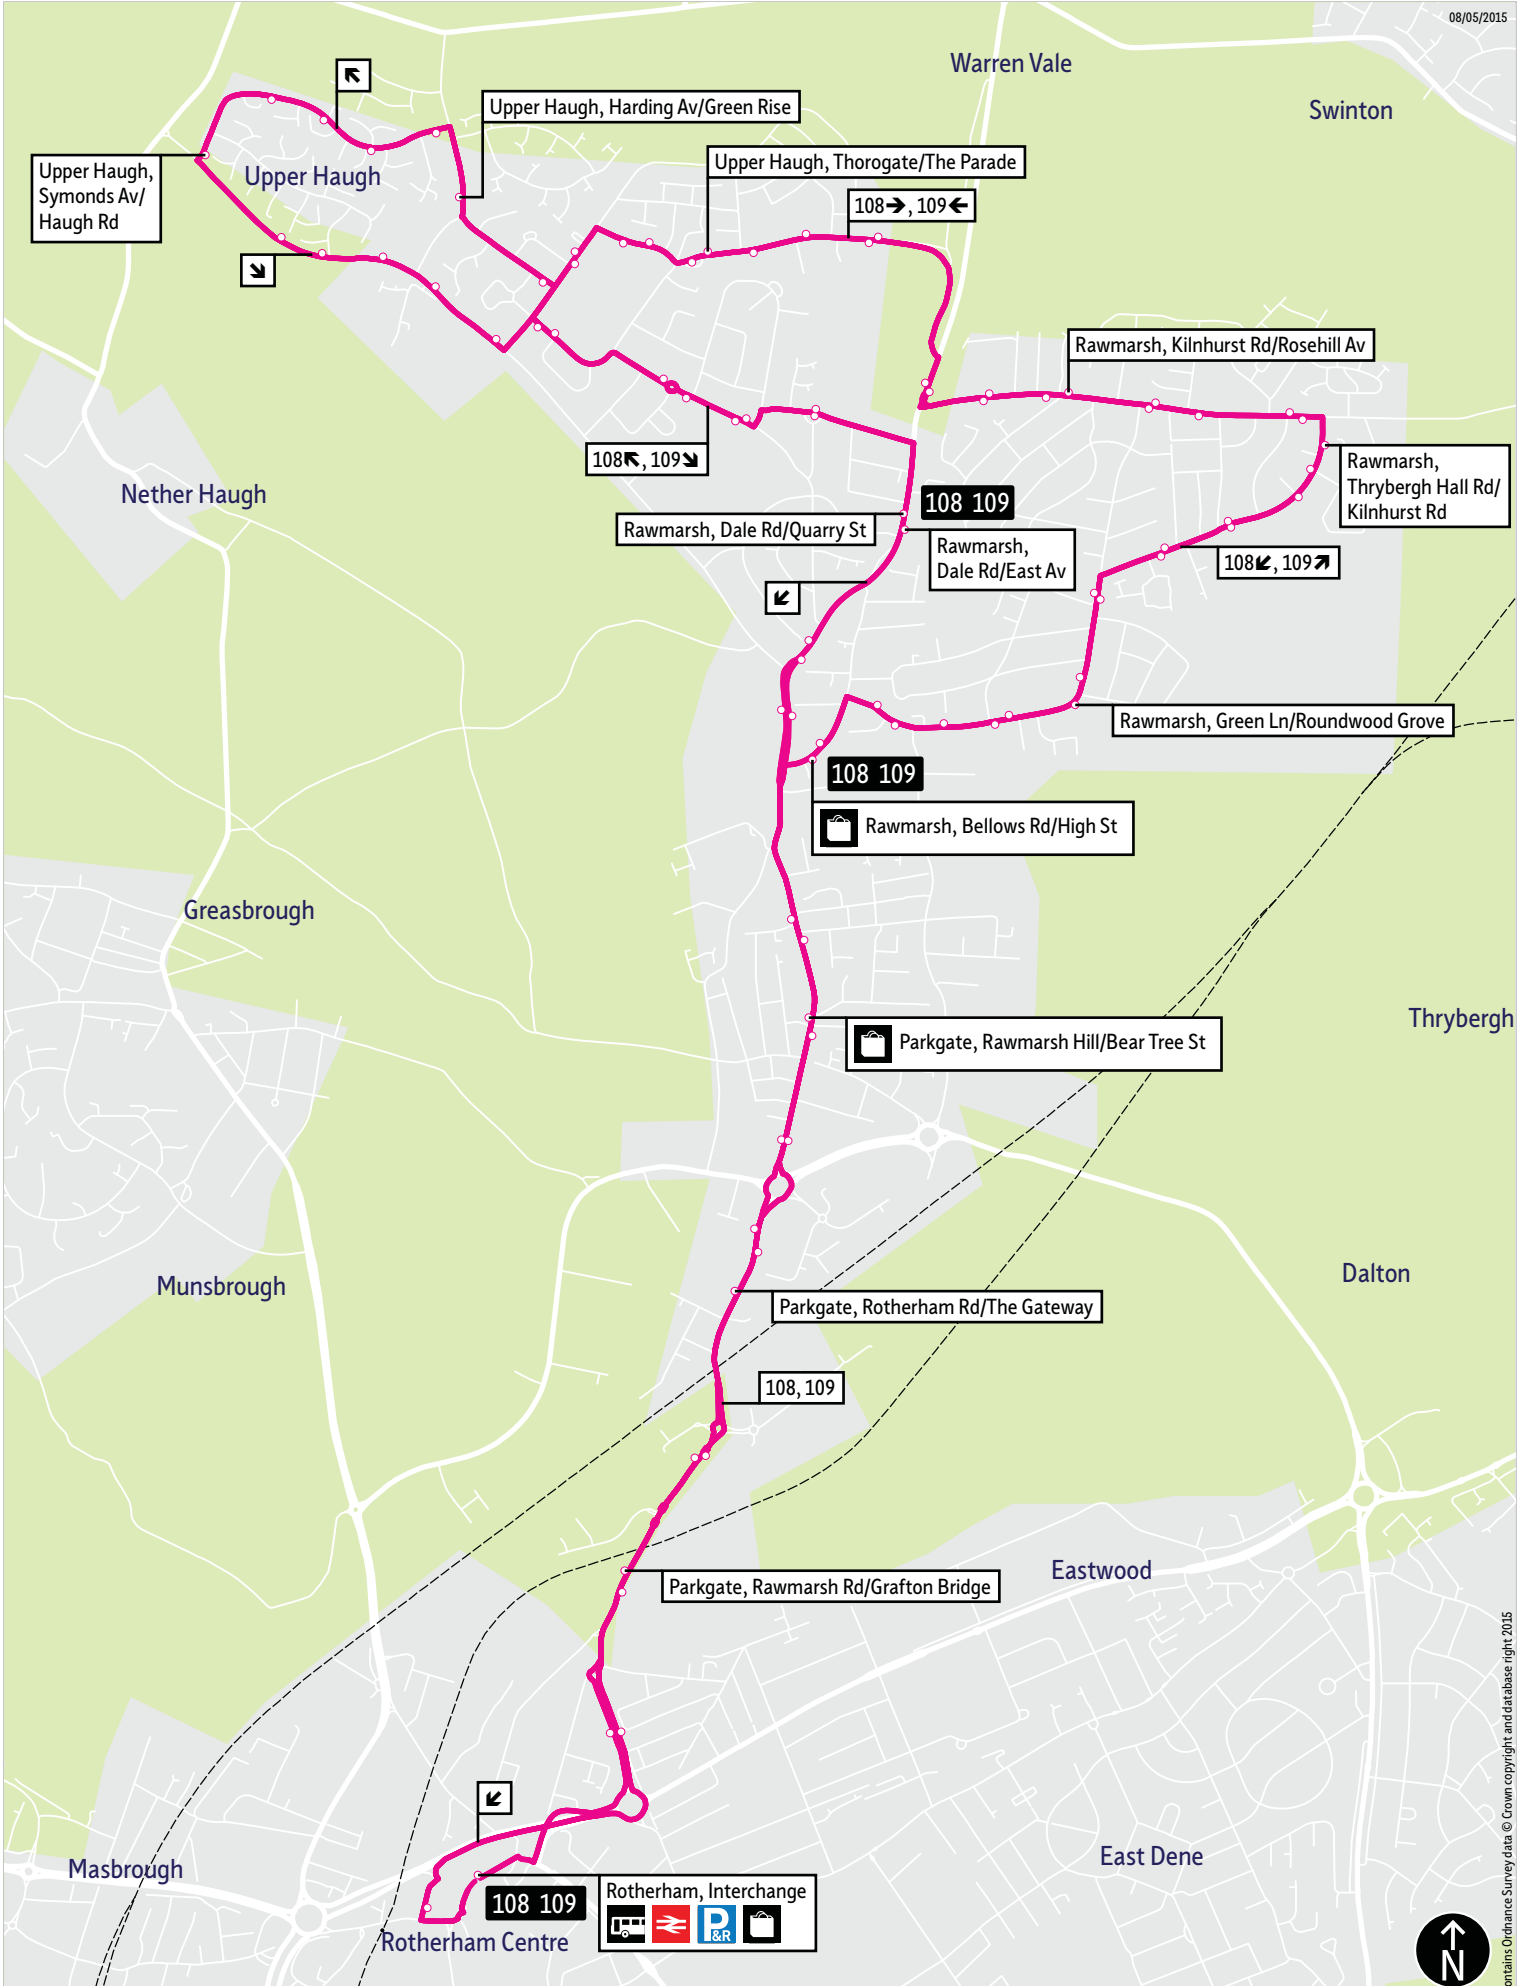

Bus route map for services 108 and 109

08/05/2015

■ = Terminus point
🚏 = Public transport
🛒 = Shopping area
🚚 = Bus route & stops
--- = Rail line & station
— = Tram route & stop