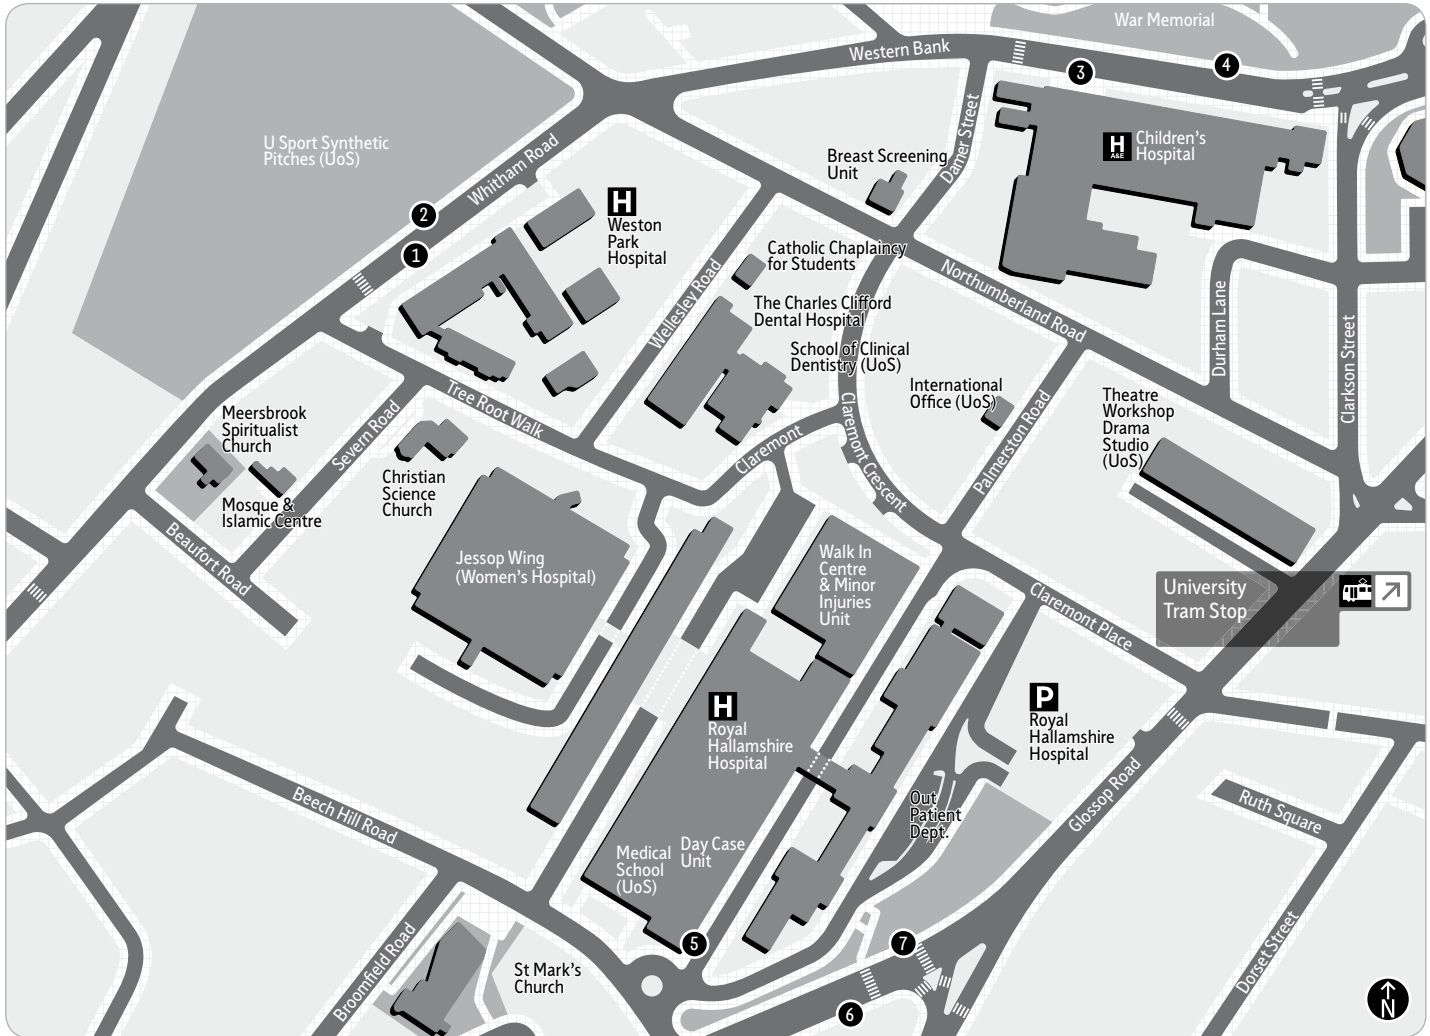

Sheffield Children's Hospital, Royal Hallamshire Hospital, The Charles Clifford Dental Hospital & Weston Park Hospital

- ① 51, 52, 274, 275
- ② 51, 52, 274, 275
- ③ 51, 52, 274, 275
- ④ 51, 52, 274, 275
- ⑤ 10, 10A, 30, H1, 120, S6A
- ⑥ 30, 120, 123, 505
- ⑦ 30, 120, 123, 505