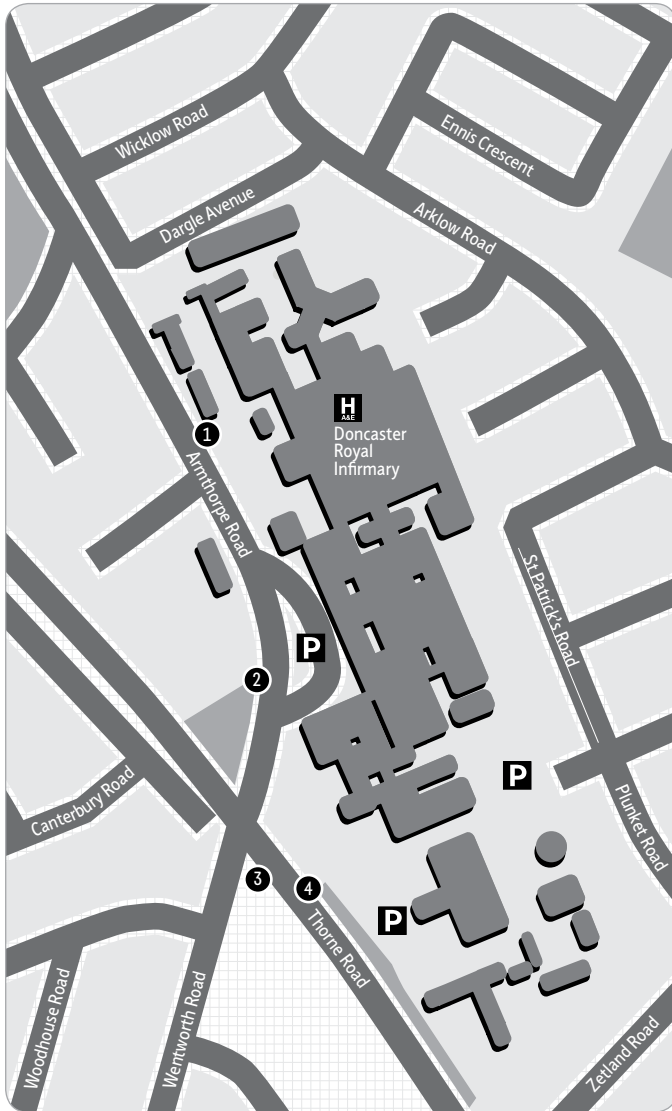

Introduction

Hospital guides are available for each of the four districts of South Yorkshire; Barnsley, Doncaster, Rotherham and Sheffield.

The guides give details of bus and tram services running to and from the major hospitals within each district. For further information please visit our website, call Traveline or speak to the staff in one of our information centres.

For example:

9.00am is shown as 0900

2.15pm is shown as 1415

10.25pm is shown as 2225

24 hour times

12 hour times

Doncaster Royal Infirmiry

- ① 81, 82
- ② 81, 82
- ③ 67, 68, 69, 83, 84, 85, 87, 88, 88A, 292
- ④ 67, 68, 69, 81, 82, 83, 84, 85, 87, 88, 88A, 292

Doncaster Royal Infirmiry Destination Finder

Destination	Service(s)
Airmyn	88
Armthorpe	81, 82
Barnby Dun	68, 69, 83, 84, 85
Belton	292
Doncaster	67, 68, 69, 81, 82, 83, 84, 85, 87, 88, 88A, 292
Dunscroft	67, 83, 84, 85, 87, 88, 88A, 292
Dunsville	67, 83, 85, 87, 88, 88A, 292
Edenthorpe	67, 69, 83, 85, 87, 88, 88A, 292
Epworth	292
Fishlake	69
Goole	88
Hatfield	67, 83, 84, 85, 88, 88A, 292
Hatfield Woodhouse	67, 88, 88A, 292
Intake	81, 82
Kirk Sandall	67, 68, 69, 83, 84, 85
Kirkhouse Green	69
Lindholme	67, 88A
Moorends	87, 88, 88A
Newland	88
Rawcliffe Bridge	88
Sandtoft	292
South Bramwith	69
Stainforth	69, 83, 84, 85, 87

Doncaster Royal Infirmary Destination Finder

Destination	Service(s)
Sykehouse	69
Thorne	87, 88, 88A
Tudworth	88, 88A
Wheatley	67, 68, 69, 81, 82, 83, 84, 85, 87, 88, 88A, 292
Wheatley Hills	67, 68, 69, 83, 84, 85, 87, 88, 88A, 292