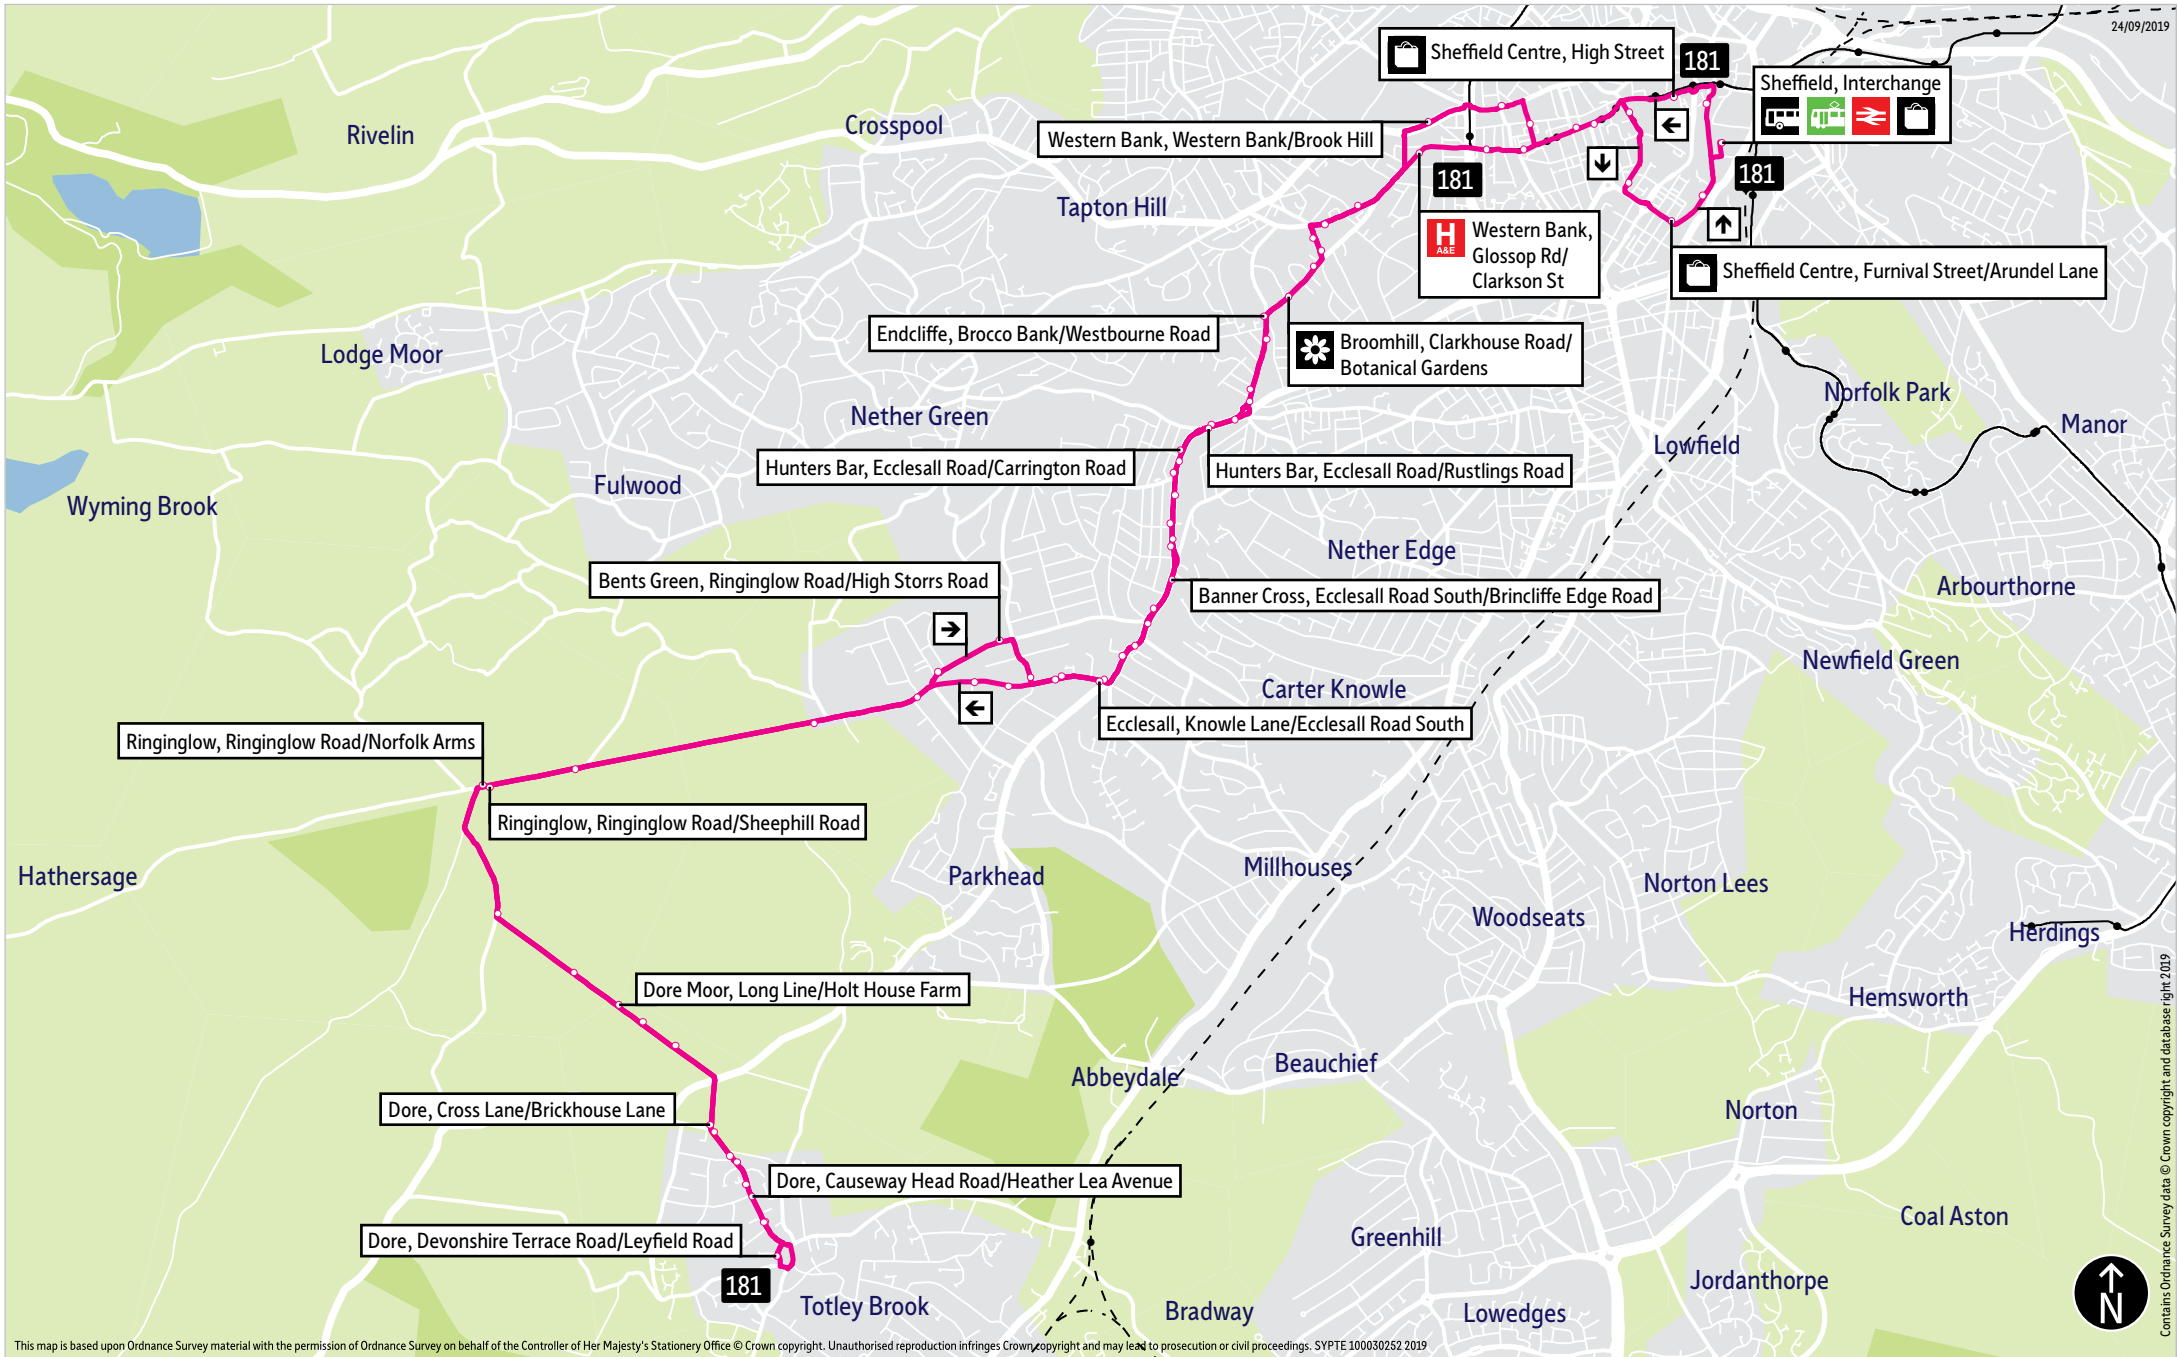

Bus route map for services 181

24/09/2019

- = Terminus point
- = Public transport
- = Shopping area
- = Bus route & stops
- = Rail line & station
- = Tram route & stop

Contains Ordnance Survey data © Crown copyright and database right 2019