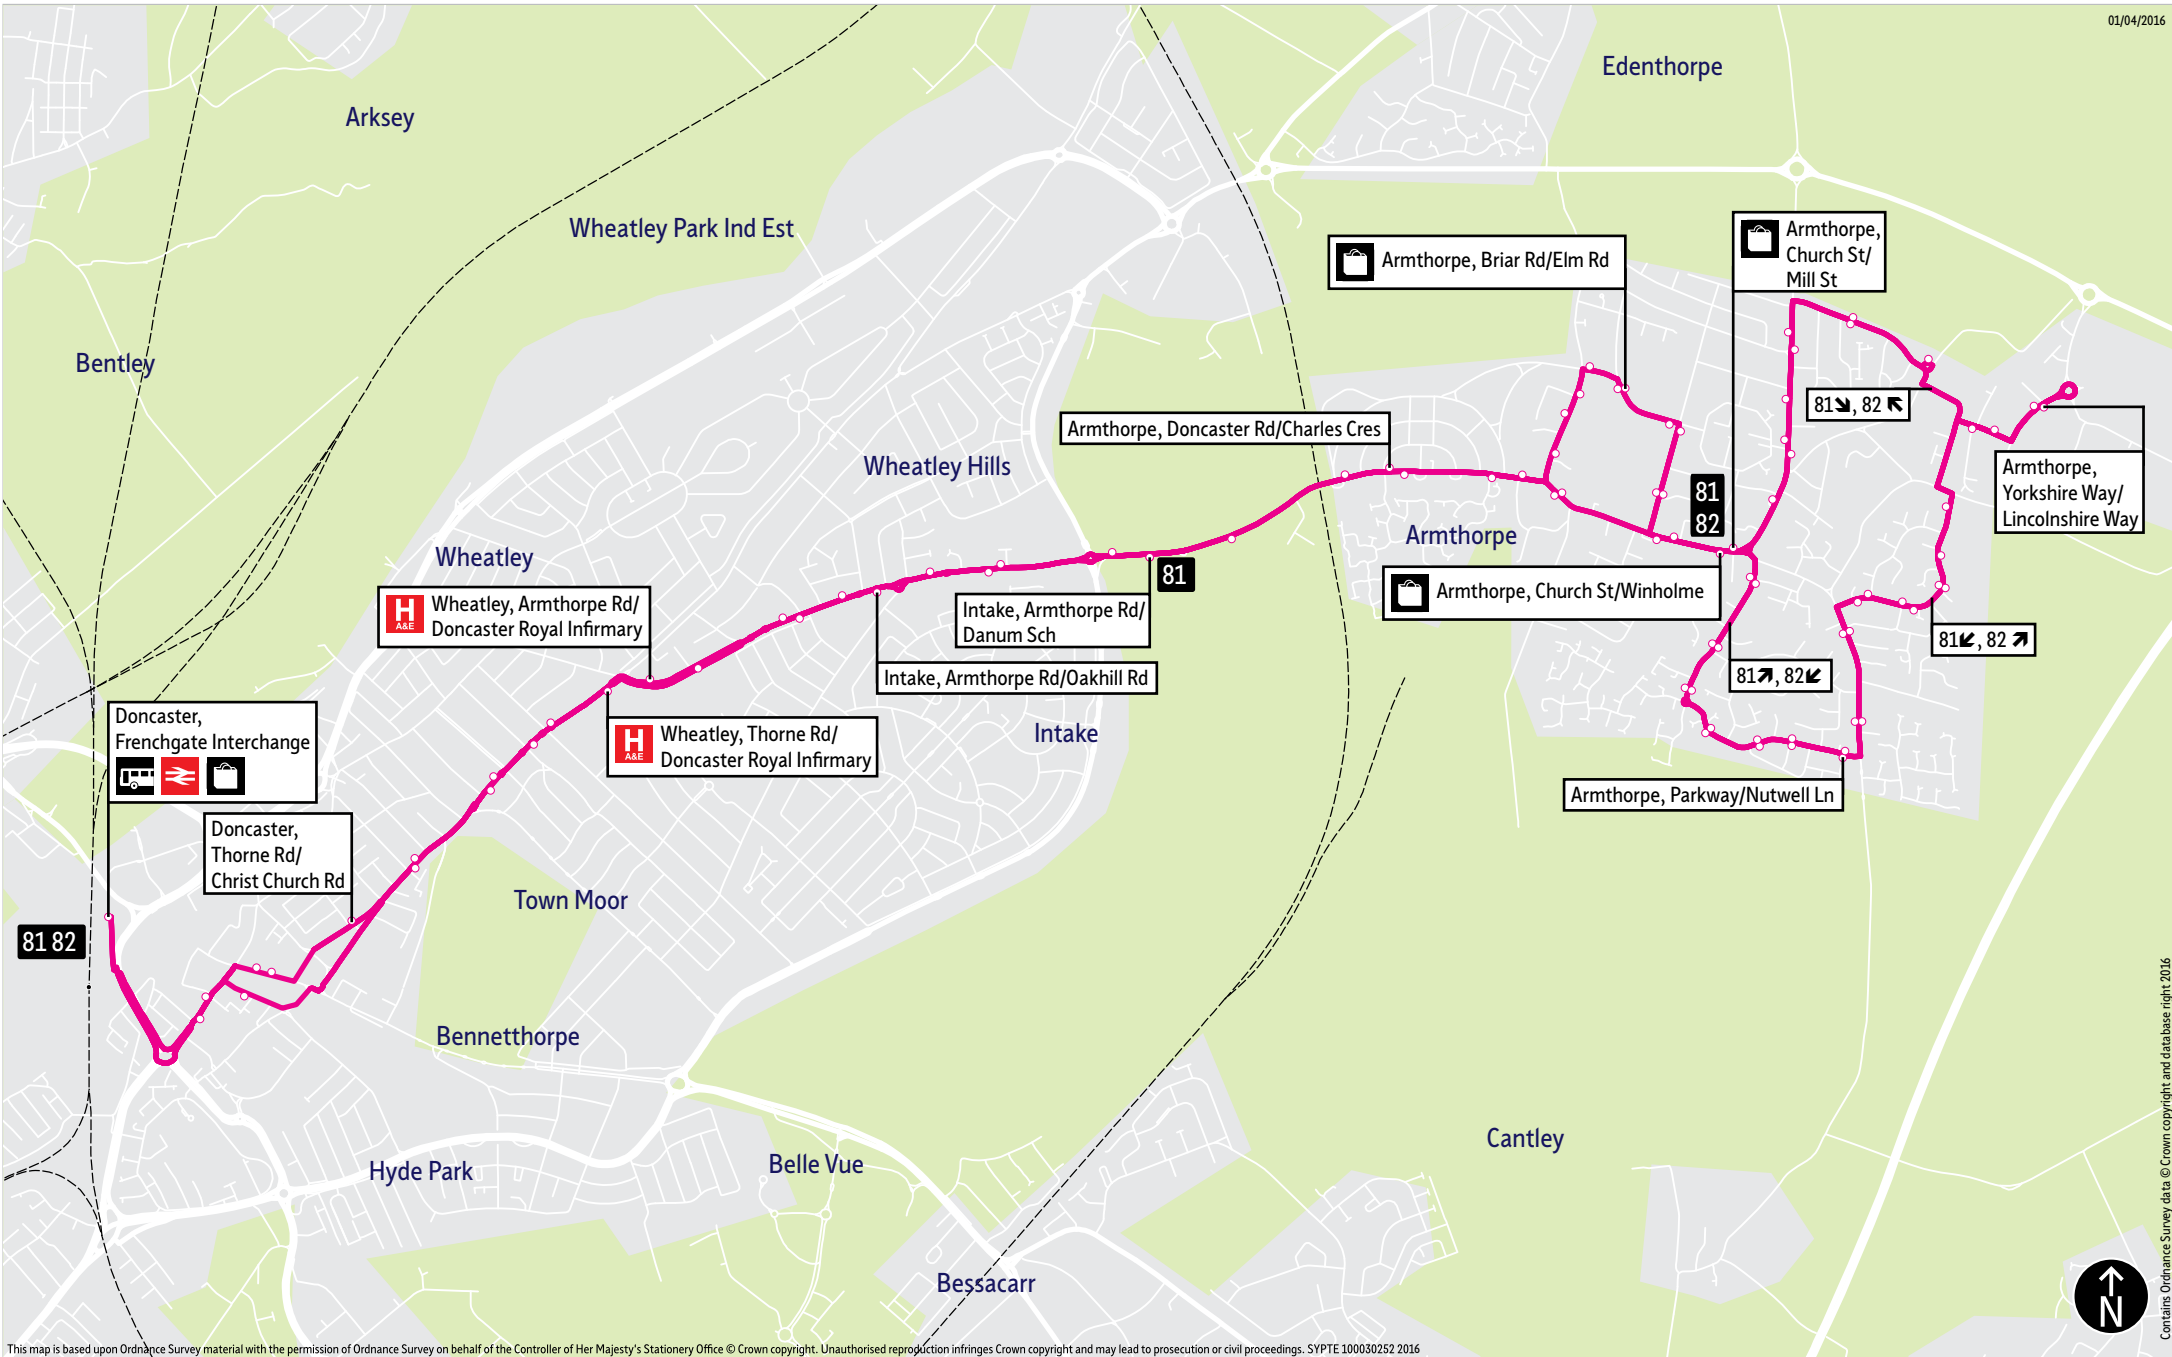

Bus route map for services 81 and 82

01/04/2016

= Terminus point
 = Public transport
 = Shopping area
 = Bus route & stops
 = Rail line & station
 = Tram route & stop