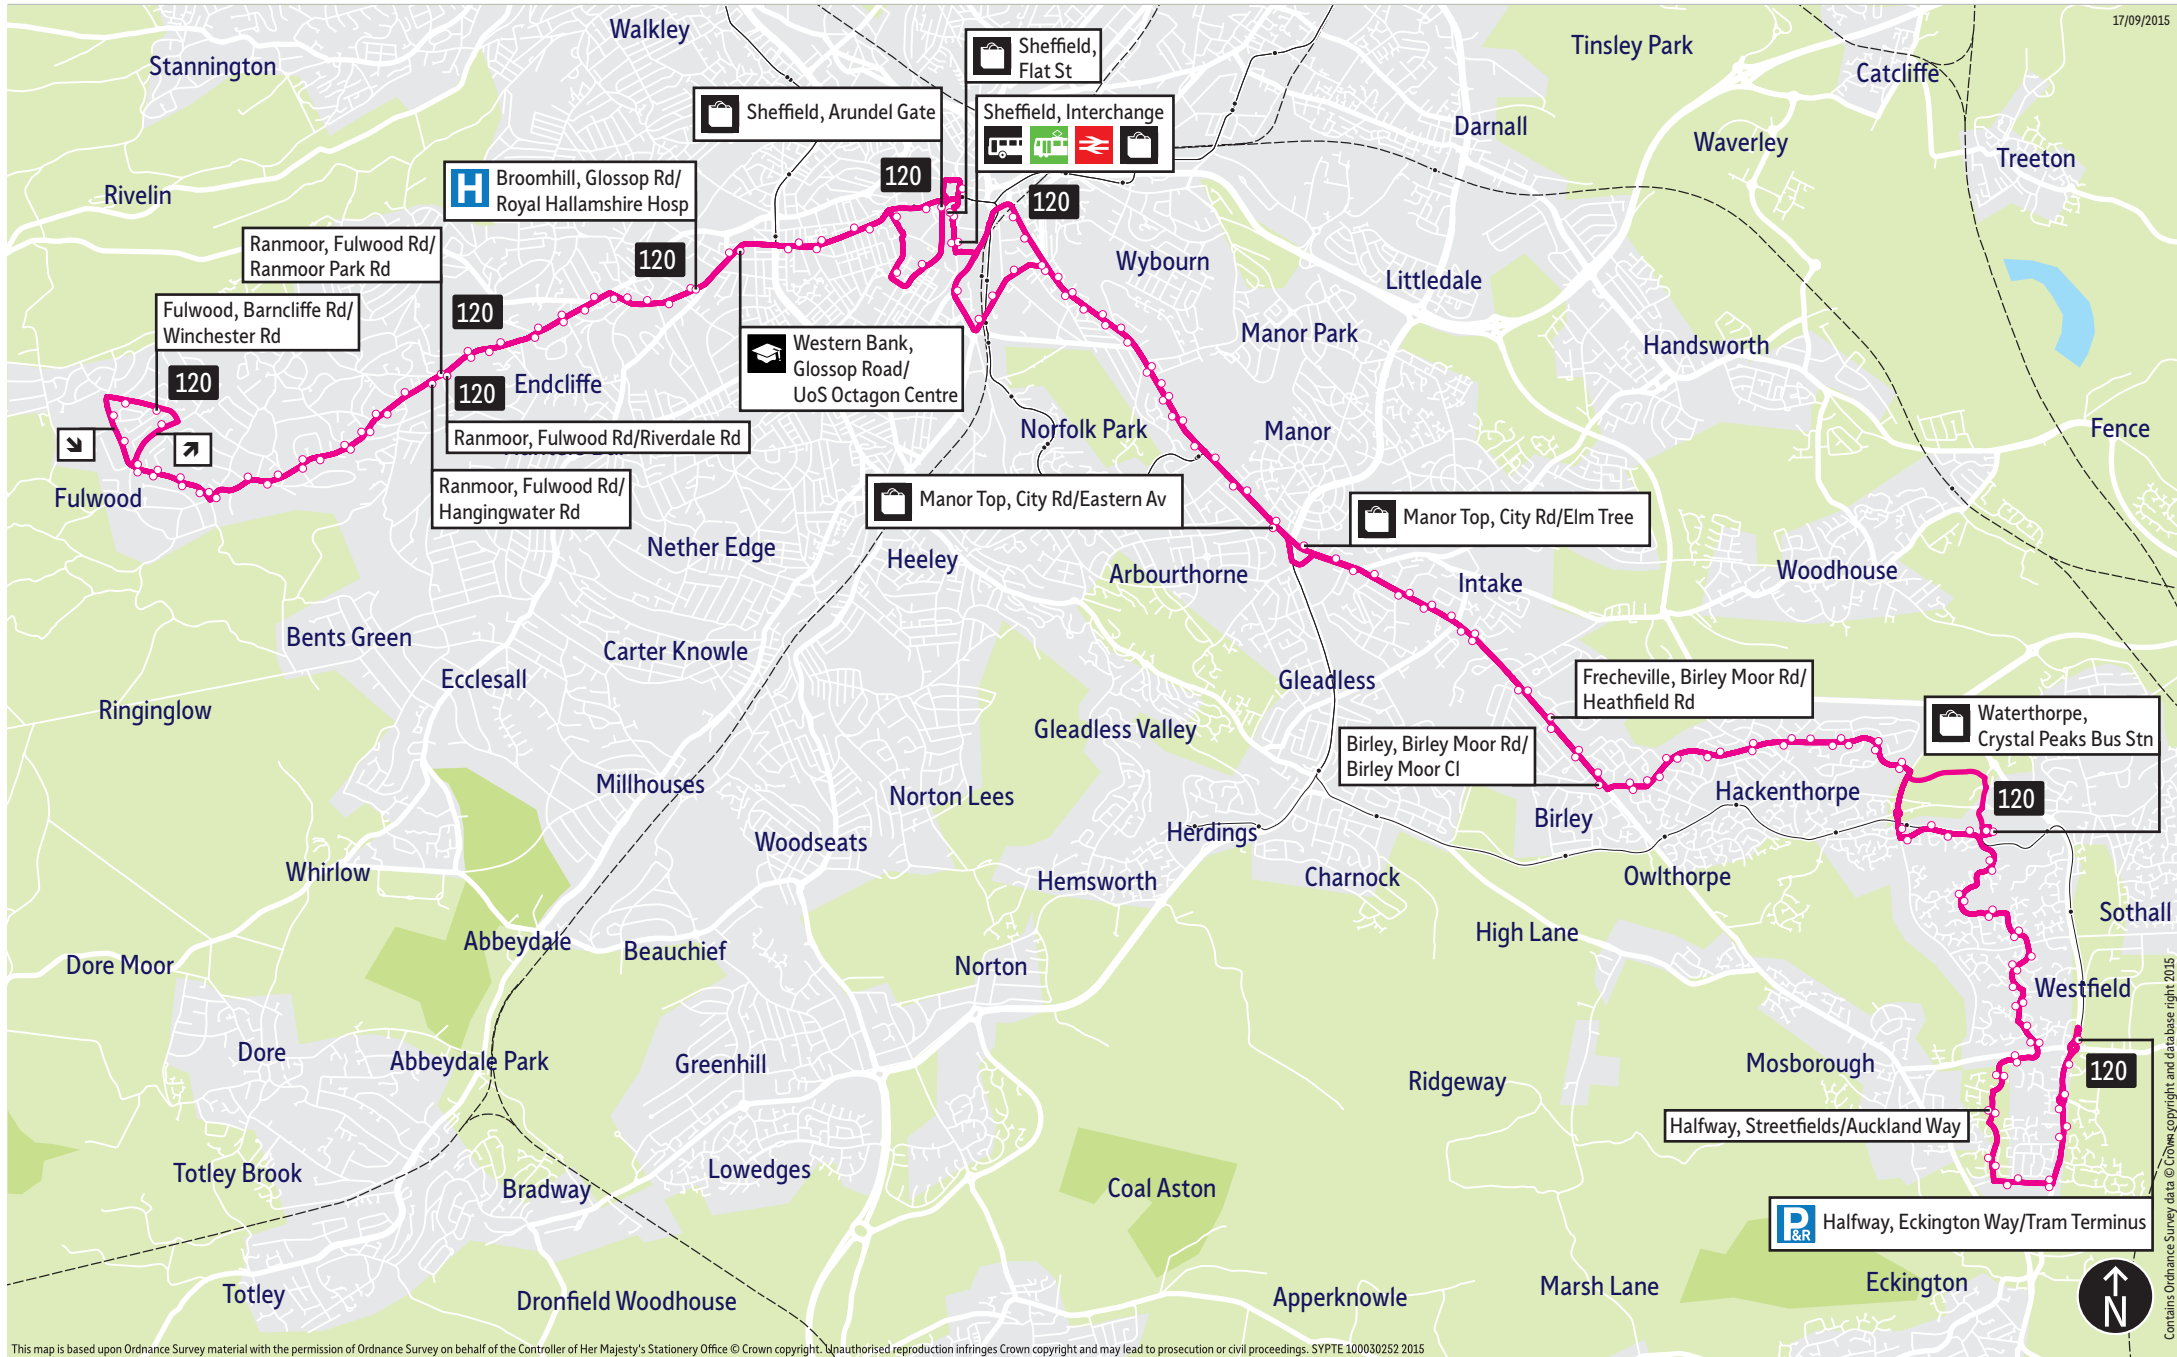

Bus route map for service 120

17/09/2015

- = Terminus point
- = Public transport
- = Shopping area
- = Bus route & stops
- = Rail line & station
- = Tram route & stop

Contains Ordnance Survey data © Crown copyright and database right 2015