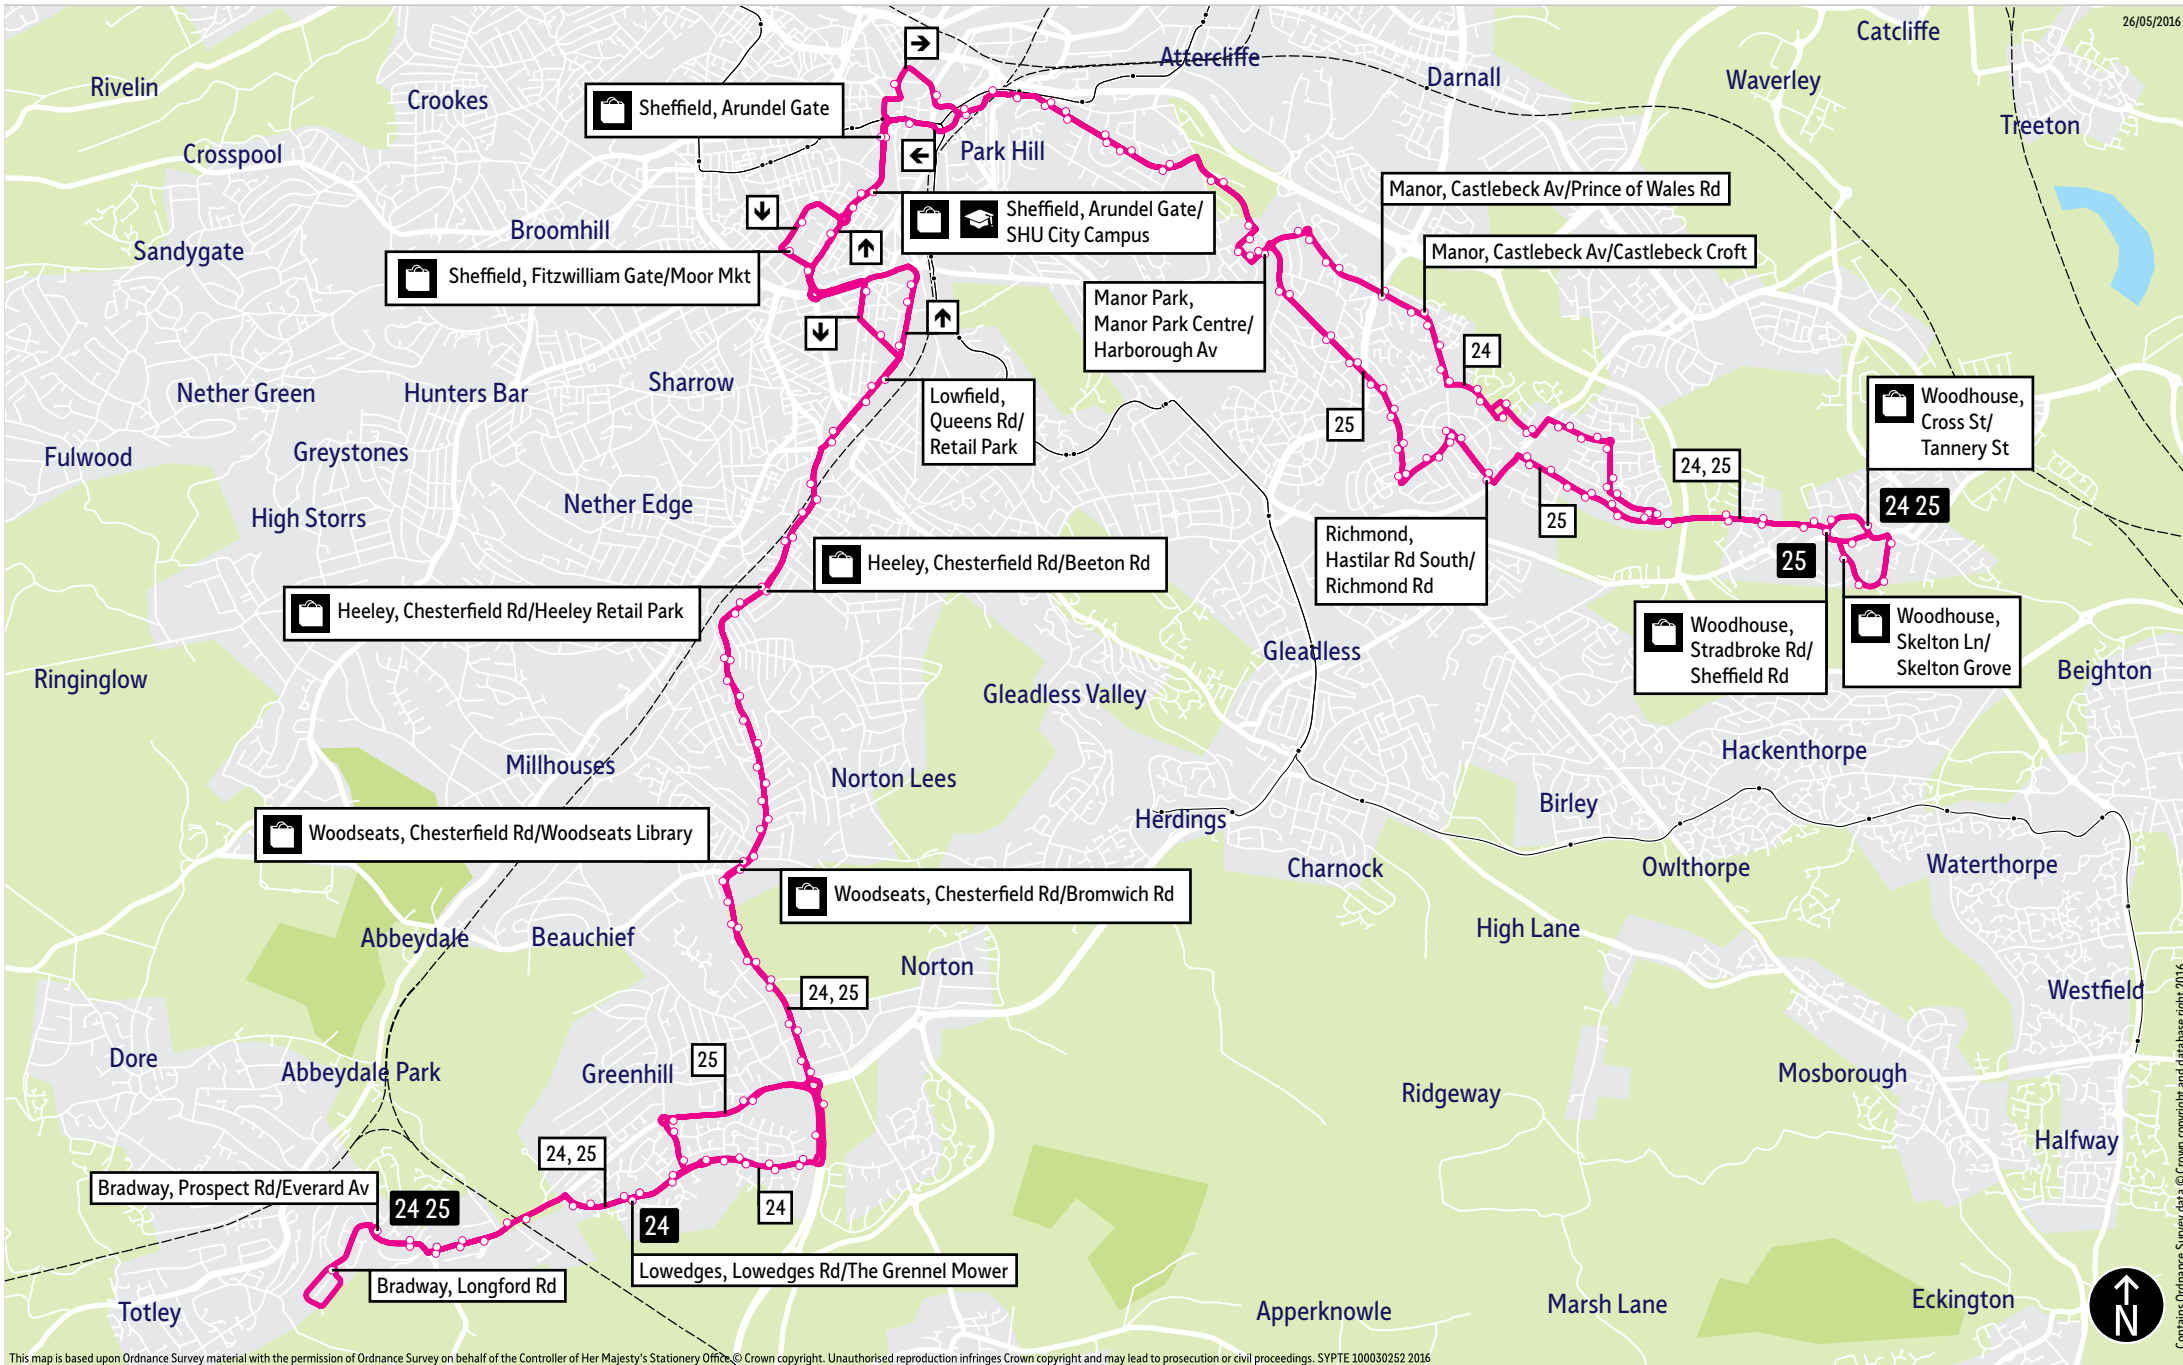

Bus route map for services 24 and 25

26/05/2016

= Terminus point
 = Public transport
 = Shopping area
 = Bus route & stops
 = Rail line & station
 = Tram route & stop

Contains Ordnance Survey data © Crown copyright and database right 2016