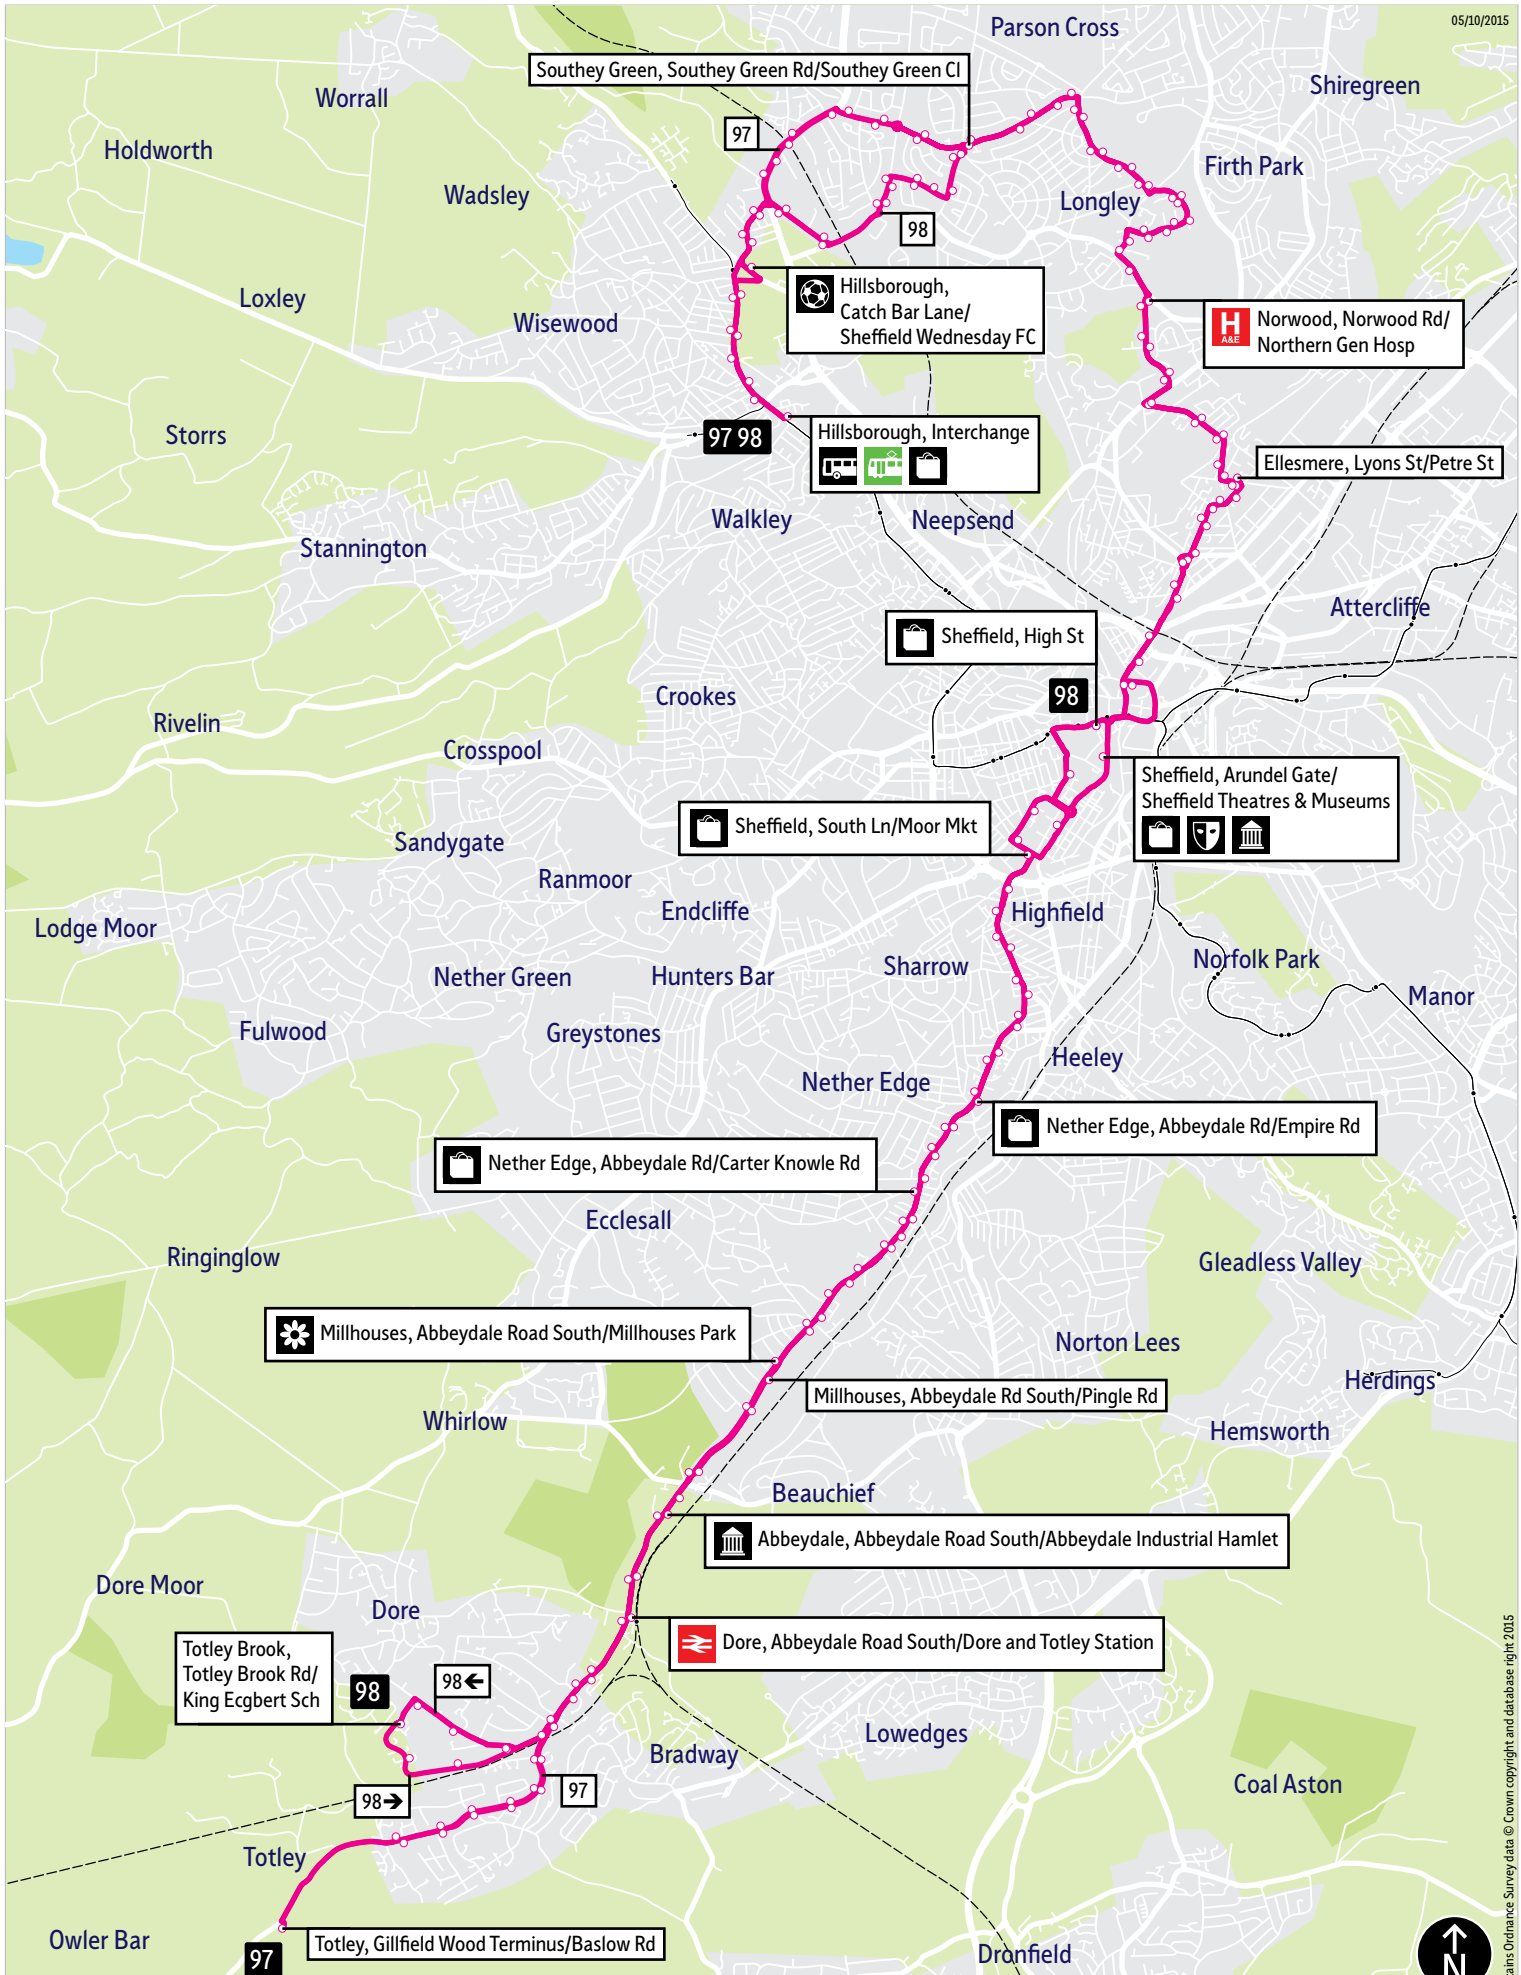

Bus route map for services 97 and 98

05/10/2015

This map is based upon Ordnance Survey material with the permission of Ordnance Survey on behalf of the Controller of Her Majesty's Stationery Office © Crown copyright. Unauthorised reproduction infringes Crown copyright and may lead to prosecution or civil proceedings. SYPTE 100030252 2015

■ = Terminus point
🚏 = Public transport
🛒 = Shopping area
🚚 = Bus route & stops
—+—+— = Rail line & station
—•—•— = Tram route & stop