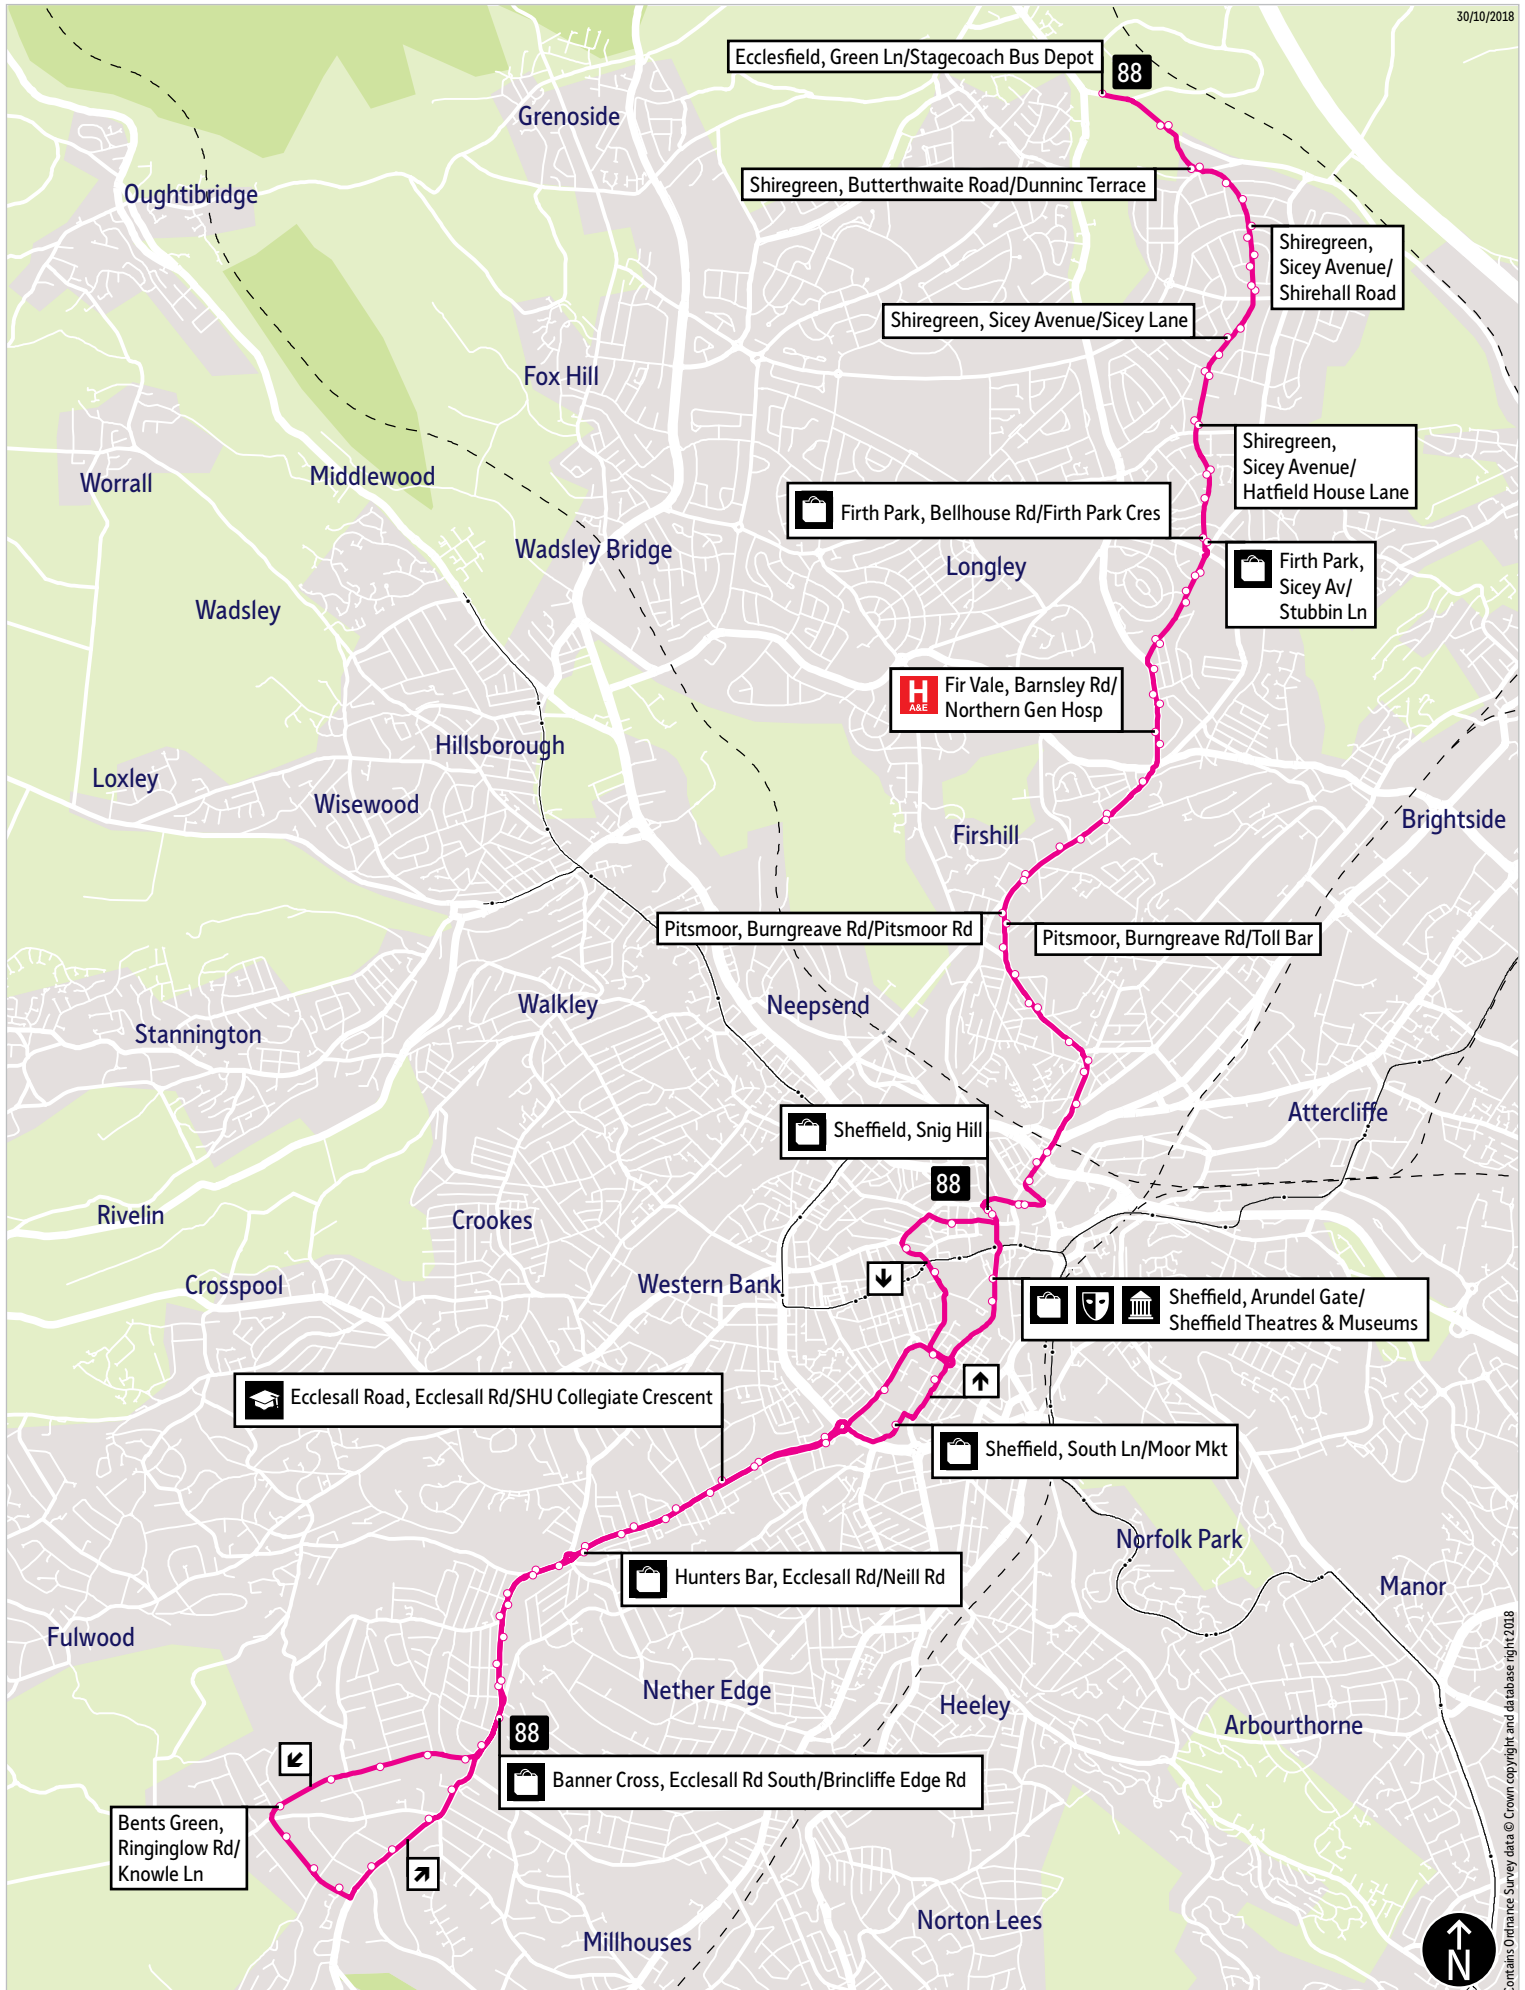

Bus route map for service 88

30/10/2018

■ = Terminus point
🚏 = Public transport
🛒 = Shopping area
🚗 = Bus route & stops
🚊 = Rail line & station
🚋 = Tram route & stop

Contains Ordnance Survey data © Crown copyright and database right 2018