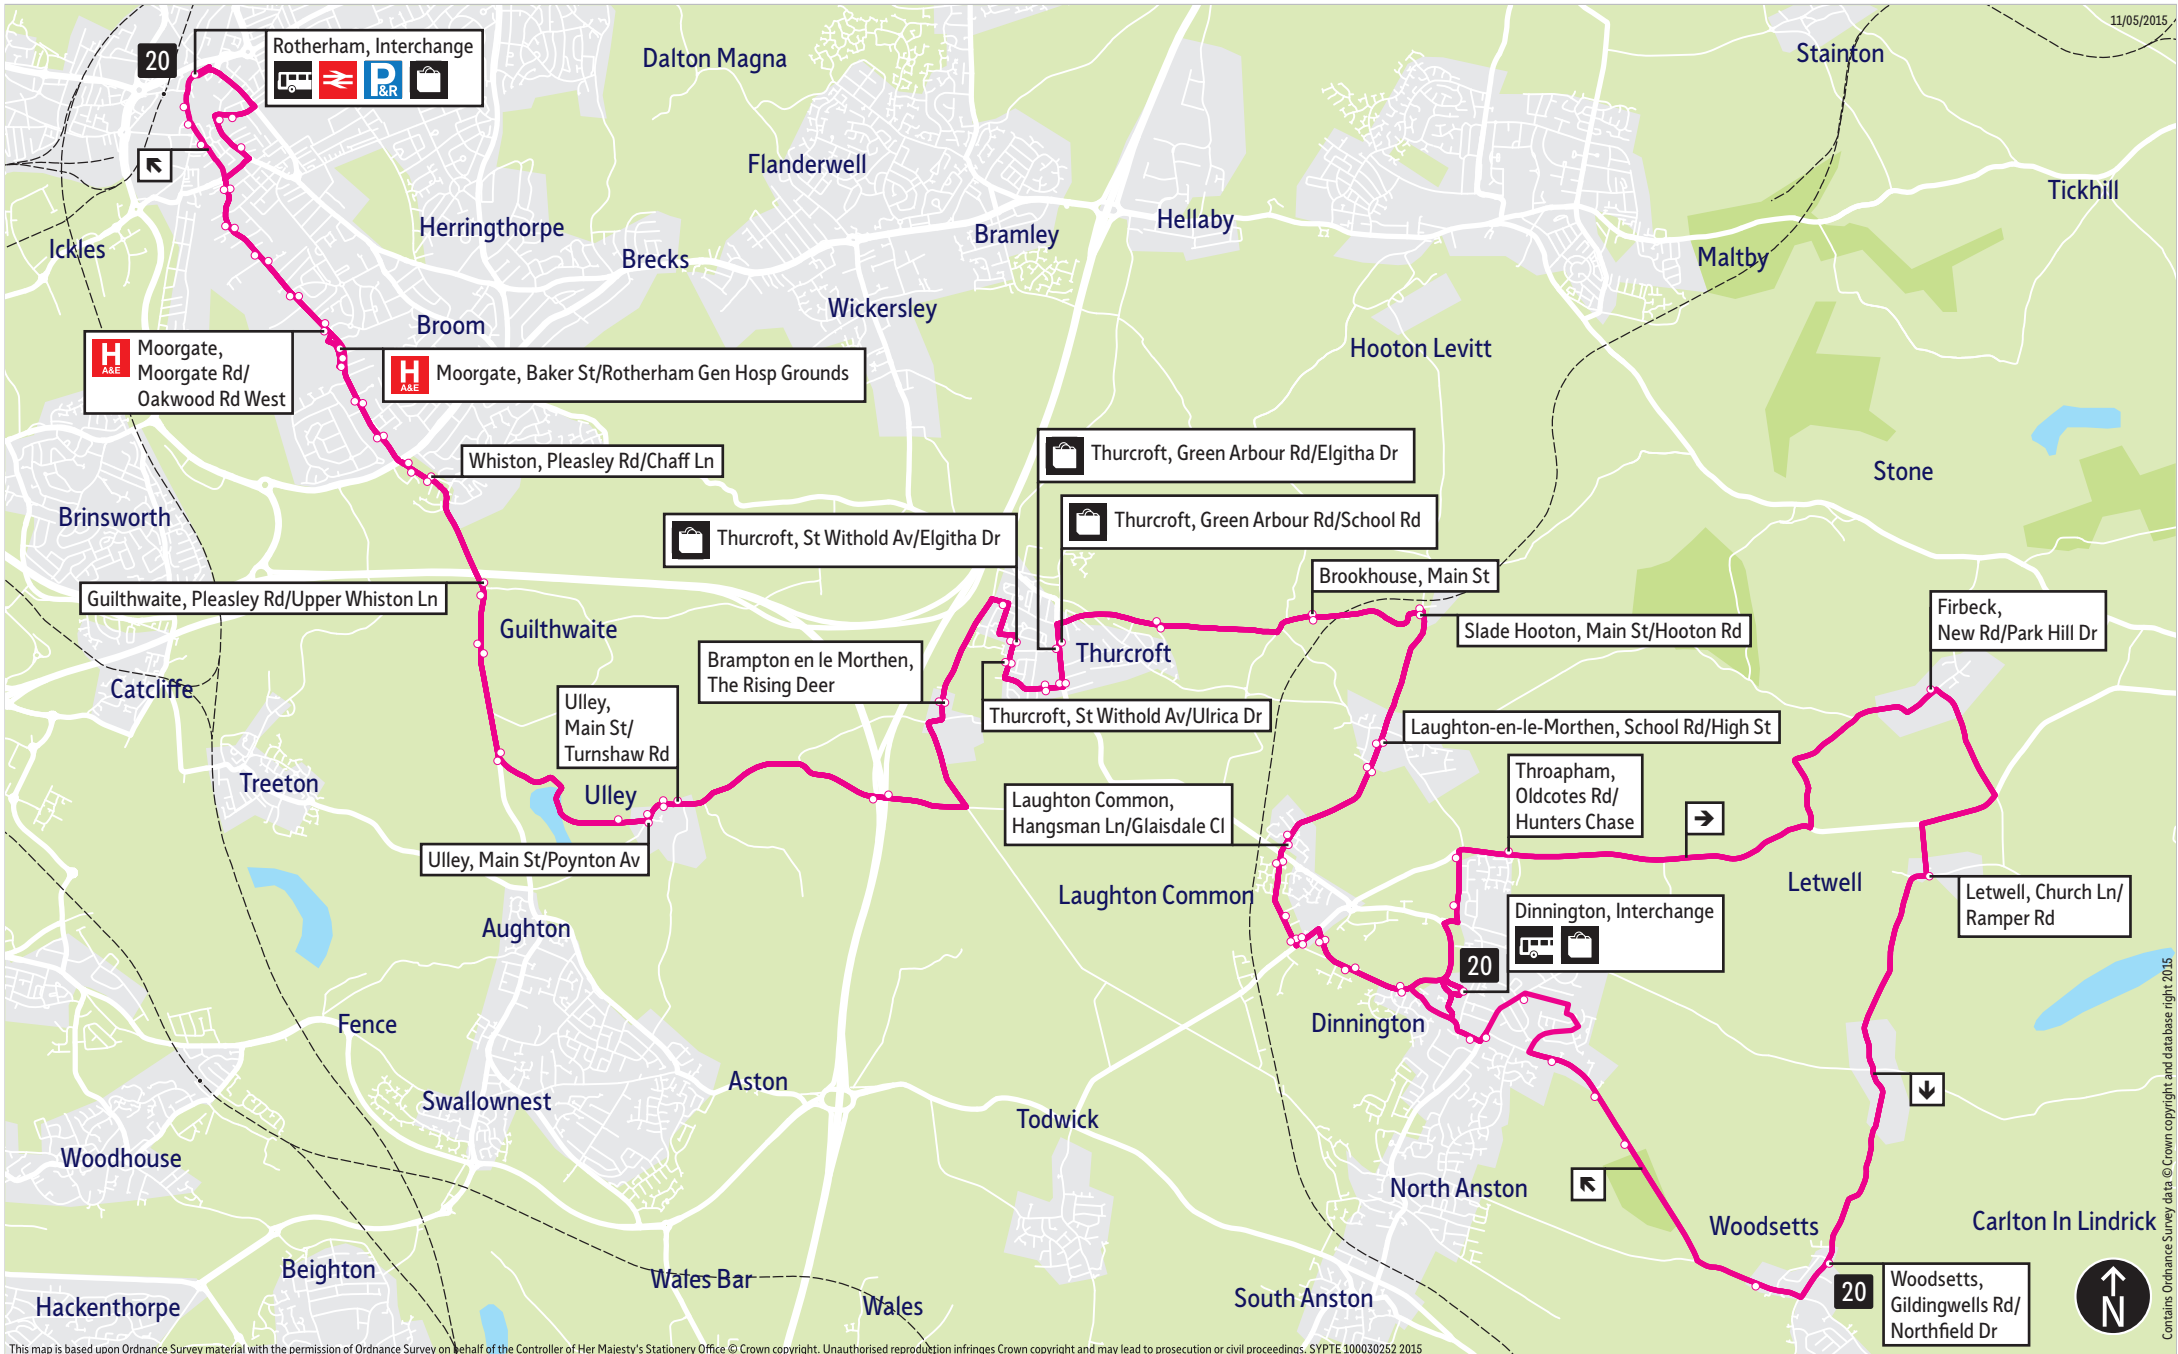

Bus route map for service 20

■ = Terminus point
🚉 = Public transport
🛒 = Shopping area
🚍 = Bus route & stops
⋯ = Rail line & station
— = Tram route & stop

Contains Ordnance Survey data © Crown copyright and database right 2015