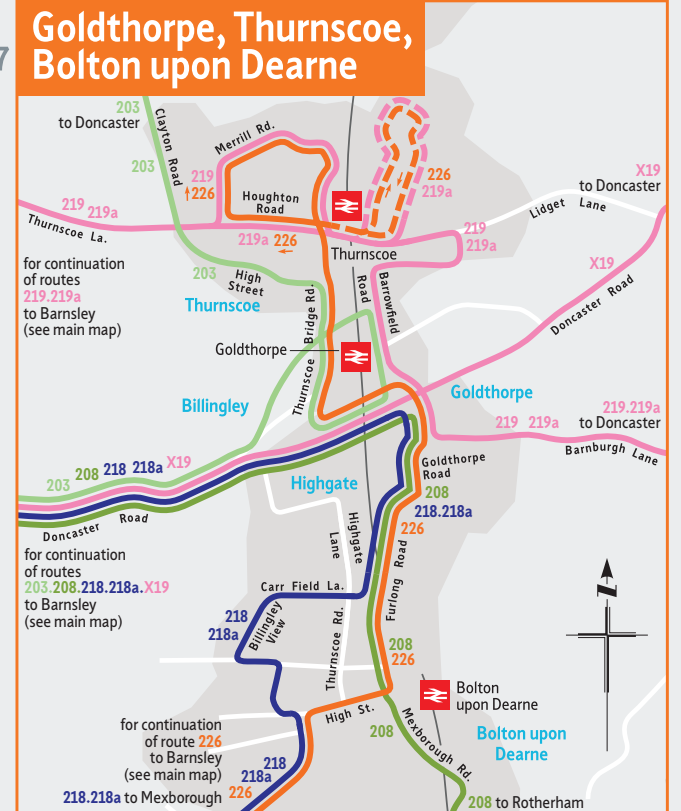

20/21 219
 34
 Bus runs in direction of arrow
 Railway Line & Station
 Bus Interchange

Index to Places Served

A Aldham House D5	C Carlton C2	H Haigh A1	L Little Houghton F4	S Shafton Shafton Green E2	W Ward Green C5
A Ardsley D4	C Crane Moor A7	H Hemingfield E7	L Low Valley E5	S Shafton Green E1	W West Green D3
A Athersley North C2	C Cudworth E2	H Higham B3	L Lundwood D3	S Silkstone A4	W West Melton B7
A Athersley South C3	C Cundy Cross D4	H Highgate -	M Middlecliffe F5	S Silkstone Common A5	W Withthorpe B3
B Barnsley Hospital B3	D Darfield E5	H Hood Green B6	M Millhouse Green -	S Smithies C3	W Wombwell E5
B Barugh Green B3	D Darton B2	H Hoyland D7	M Monk Bretton C3	S South Hiendley E1	W Woolley Grange B1
B Billingley -	D Dodworth B4	H Hoyland Common C7	N New Lodge C2	S Springvale -	W Worsbrough C6
B -	E Elsecar E7	H Hoylandswaine -	O Oxspring -	S See Penistone Inset	W Worsbrough Common C5
B -	F Finkle Street A7	H Hoyle Mill D4	P Pilley C7	T Tanksley C7	W Worsbrough Dale D5
B -	F Gawber B3	J Jump D6	P Pogmoor B4	T Thurgoland A7	W Wortley B7
B -	G Gilroyd B5	K Kendray C5	R Royston C1	T Thurlstone -	
B -	G Great Houghton F4	K Kingstone B4		T Thurnscoe -	
B -	G Grimethorpe E2			T See Goldthorpe Inset	