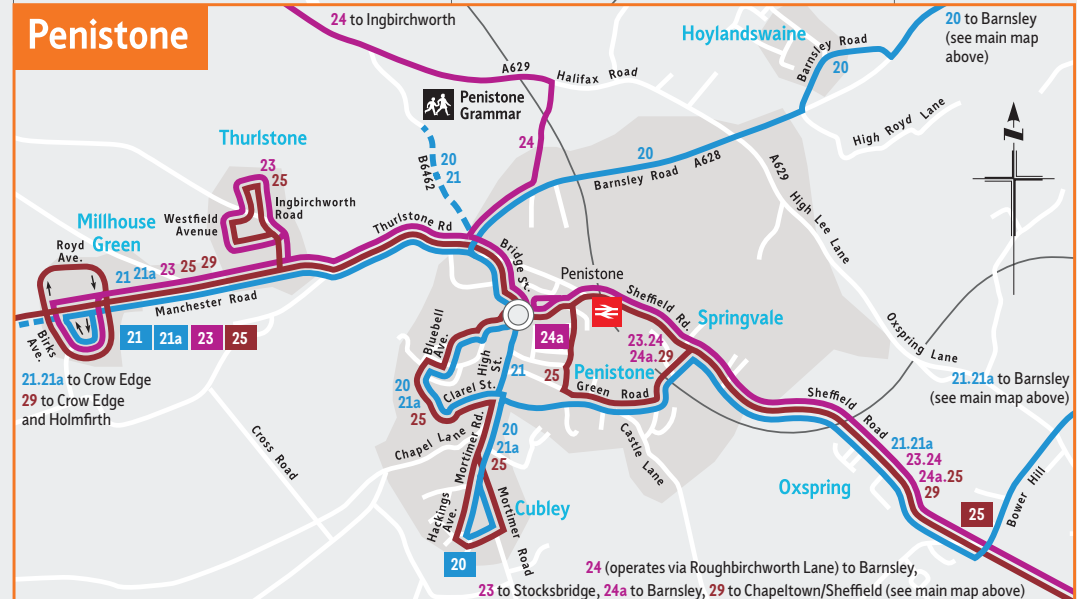

20/21 219
 34
 Bus runs in direction of arrow
 Railway Line & Station
 Bus Interchange

Index to Places Served

A Aldham House D5	C Carlton C2	H Haigh A1	L Little Houghton F4	S Shafton Shafton Green E2	W Ward Green C5
A Ardsley D4	C Crane Moor A7	H Hemingfield E7	L Low Valley E5	S Shafton Green E1	W West Green D3
A Athersley North C2	C Cudworth E2	H Higham B3	L Lundwood D3	S Silkstone A4	W West Melton B7
A Athersley South C3	C Cundy Cross D4	H Highgate -	M Middlecliffe F5	S Silkstone Common A5	W Withthorpe B3
B Barnsley Hospital B3	D Darfield E5	H Hood Green B6	M Millhouse Green -	S Smithies C3	W Wombwell E5
B Barugh Green B3	D Darton B2	H Hoyland D7	M Monk Bretton C3	S South Hiendley E1	W Woolley Grange B1
B Billingley -	D Dodworth B4	H Hoyland Common C7	N New Lodge C2	S Springvale -	W Worsbrough C6
B -	E Elsecar E7	H Hoylandswaine -	O Oxspring -	S See Penistone Inset	W Worsbrough Common C5
B -	F Finkle Street A7	H Hoyle Mill D4	P Pilley C7	T Tanksley C7	W Worsbrough Dale D5
B -	F Gawber B3	J Jump D6	P Pogmoor B4	T Thurgoland A7	W Wortley B7
B -	G Gilroyd B5	K Kendray C5	R Royston C1	T Thurlstone -	
B -	G Great Houghton F4	K Kingstone B4		T Thurnscoe -	
B -	G Grimethorpe E2			T See Goldthorpe Inset	