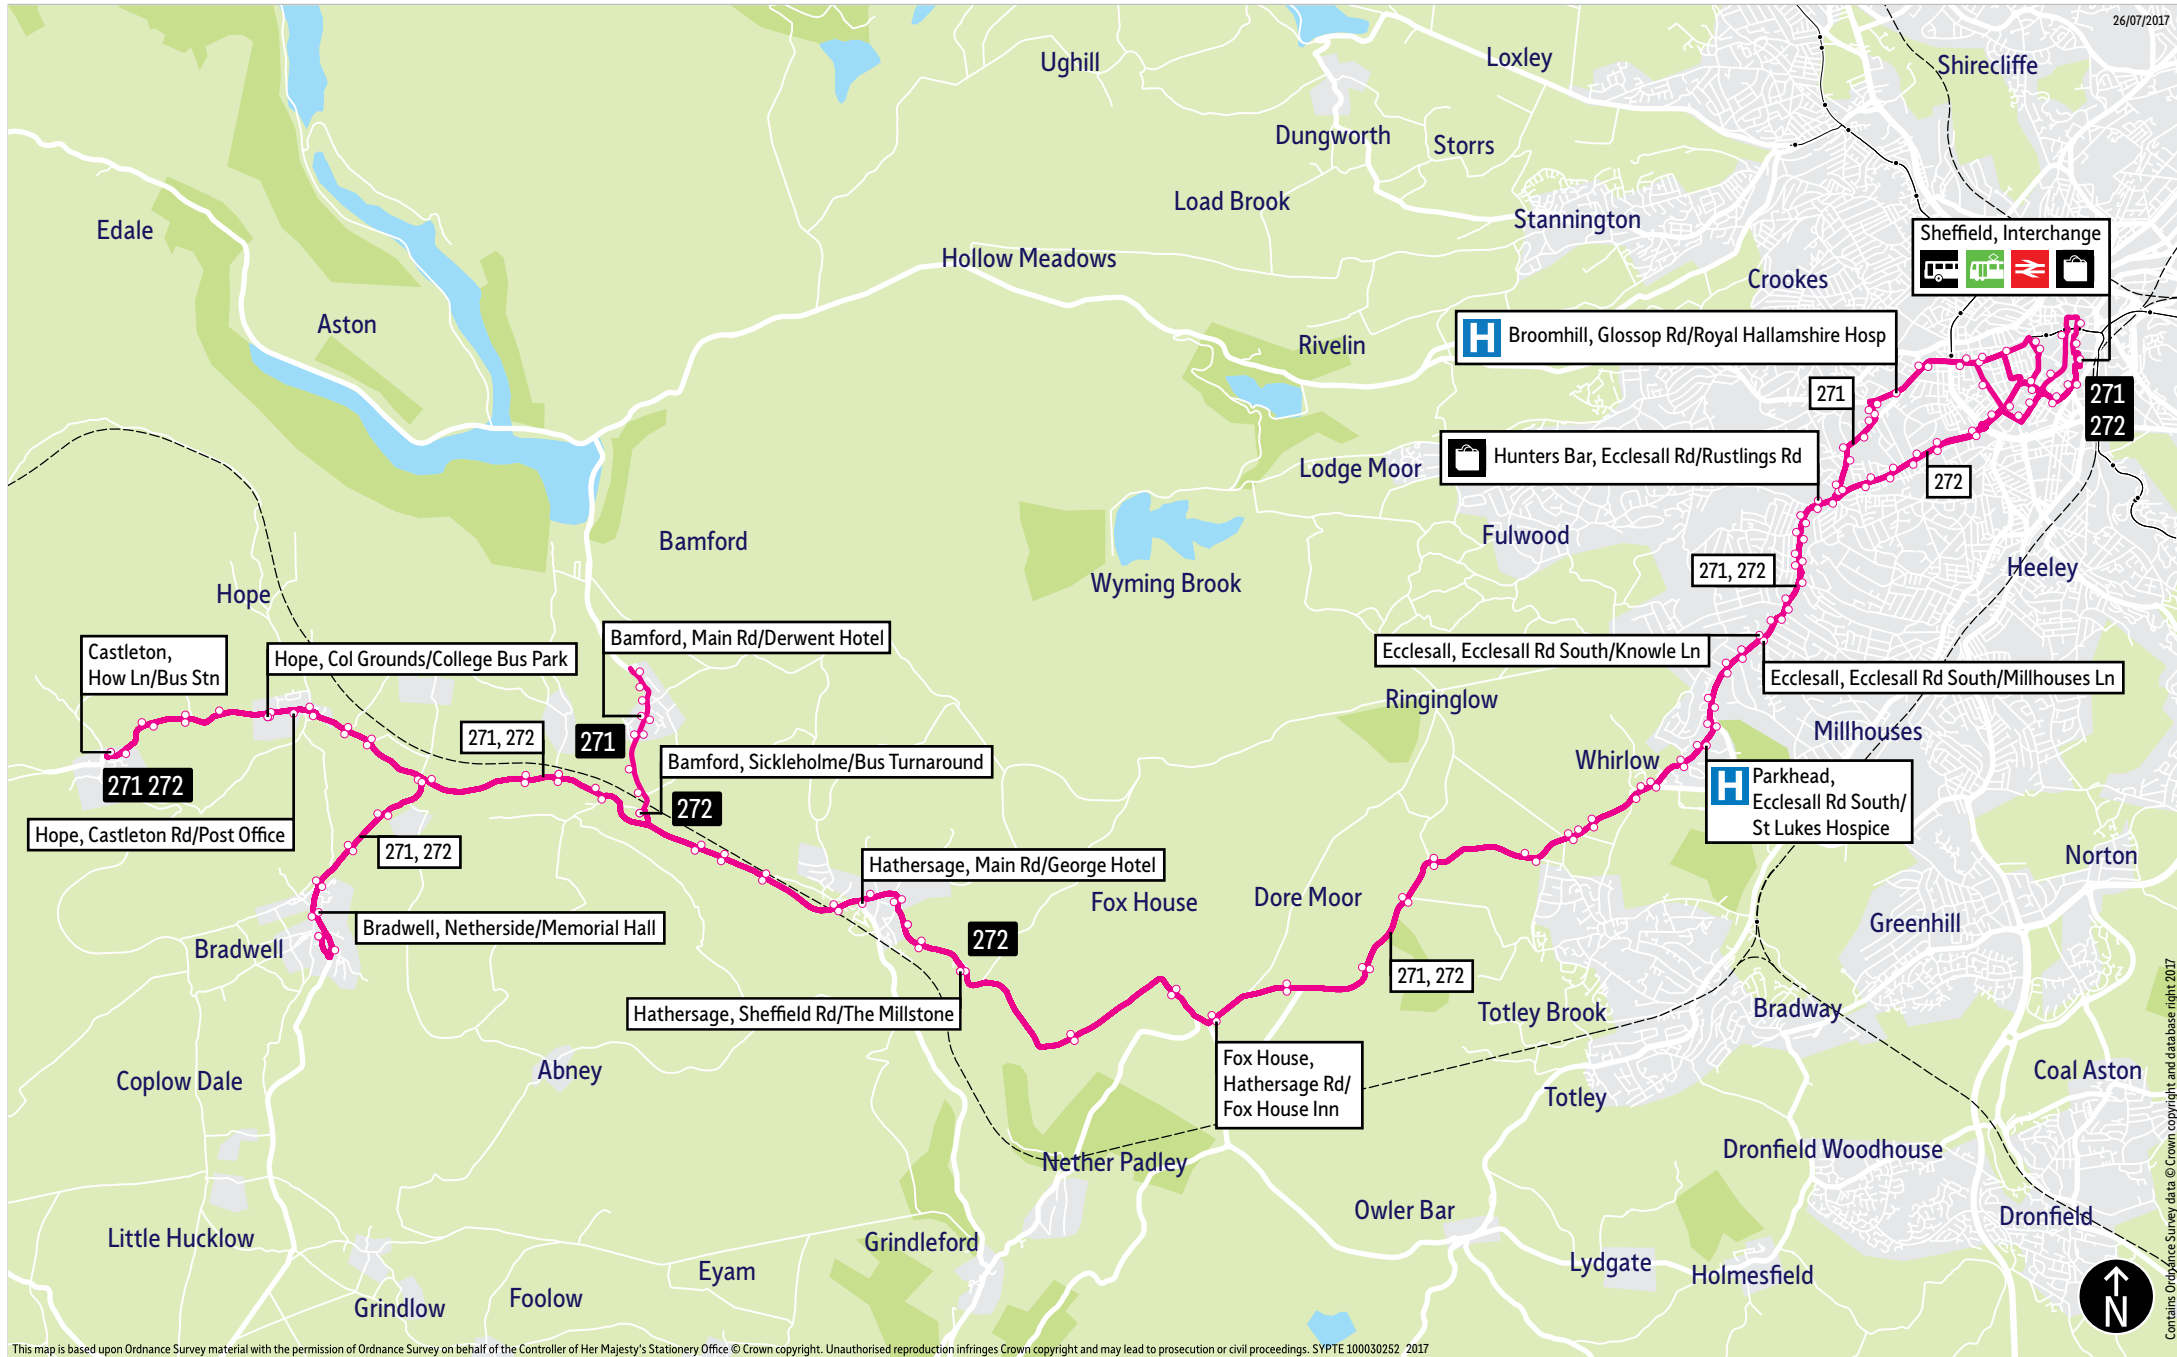

Bus route map for services 271 and 272

26/07/2017

= Terminus point
 = Public transport
 = Shopping area
 = Bus route & stops
 = Rail line & station
 = Tram route & stop

Contains Ordnance Survey data © Crown copyright and database right 2017