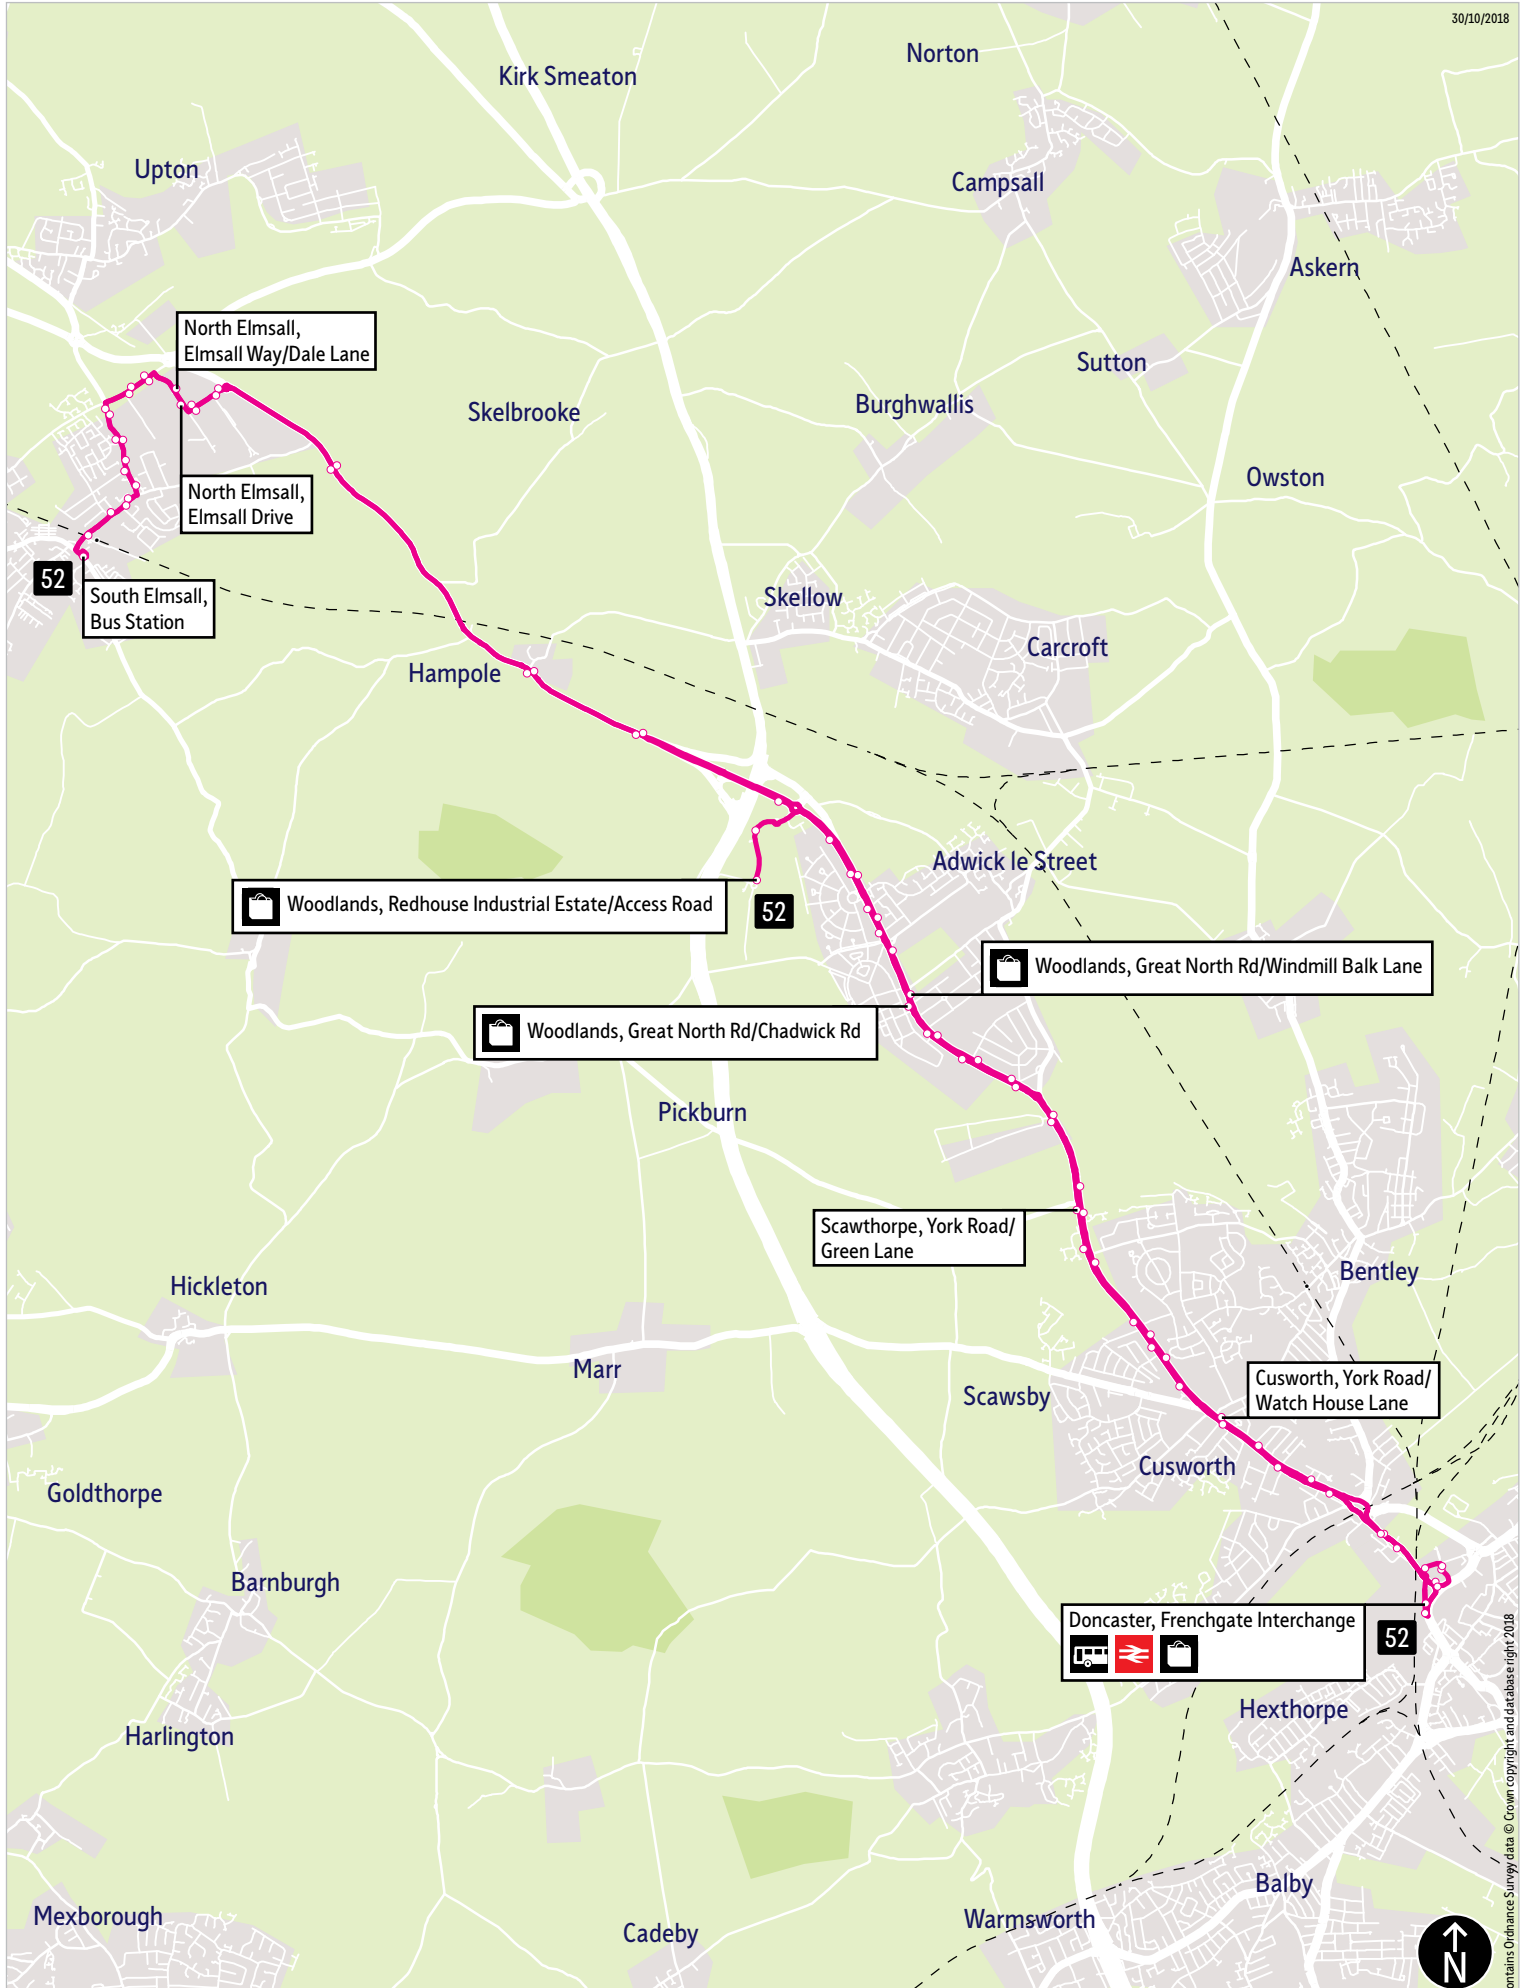

What's changed

Service 52 - The 0707 journey Monday to Saturday from Doncaster will run 15 minutes earlier to avoid traffic delays when returning from South Elmsall.

Service 54 - There will be changes to the times to improve the punctuality of the service.

[@TSYalerts](https://twitter.com/TSYalerts)

[01709 51 51 51](tel:01709515151)

Bus route map for service 52

30/10/2018

This map is based upon Ordnance Survey material with the permission of Ordnance Survey on behalf of the Controller of Her Majesty's Stationery Office © Crown copyright. Unauthorised reproduction infringes Crown copyright and may lead to prosecution or civil proceedings. SYPTE:100030252 2018

■ = Terminus point
  = Public transport
  = Shopping area
  = Bus route & stops
  = Rail line & station
  = Tram route & stop

Contains Ordnance Survey data © Crown copyright and database right 2018

Stopping points for service 52