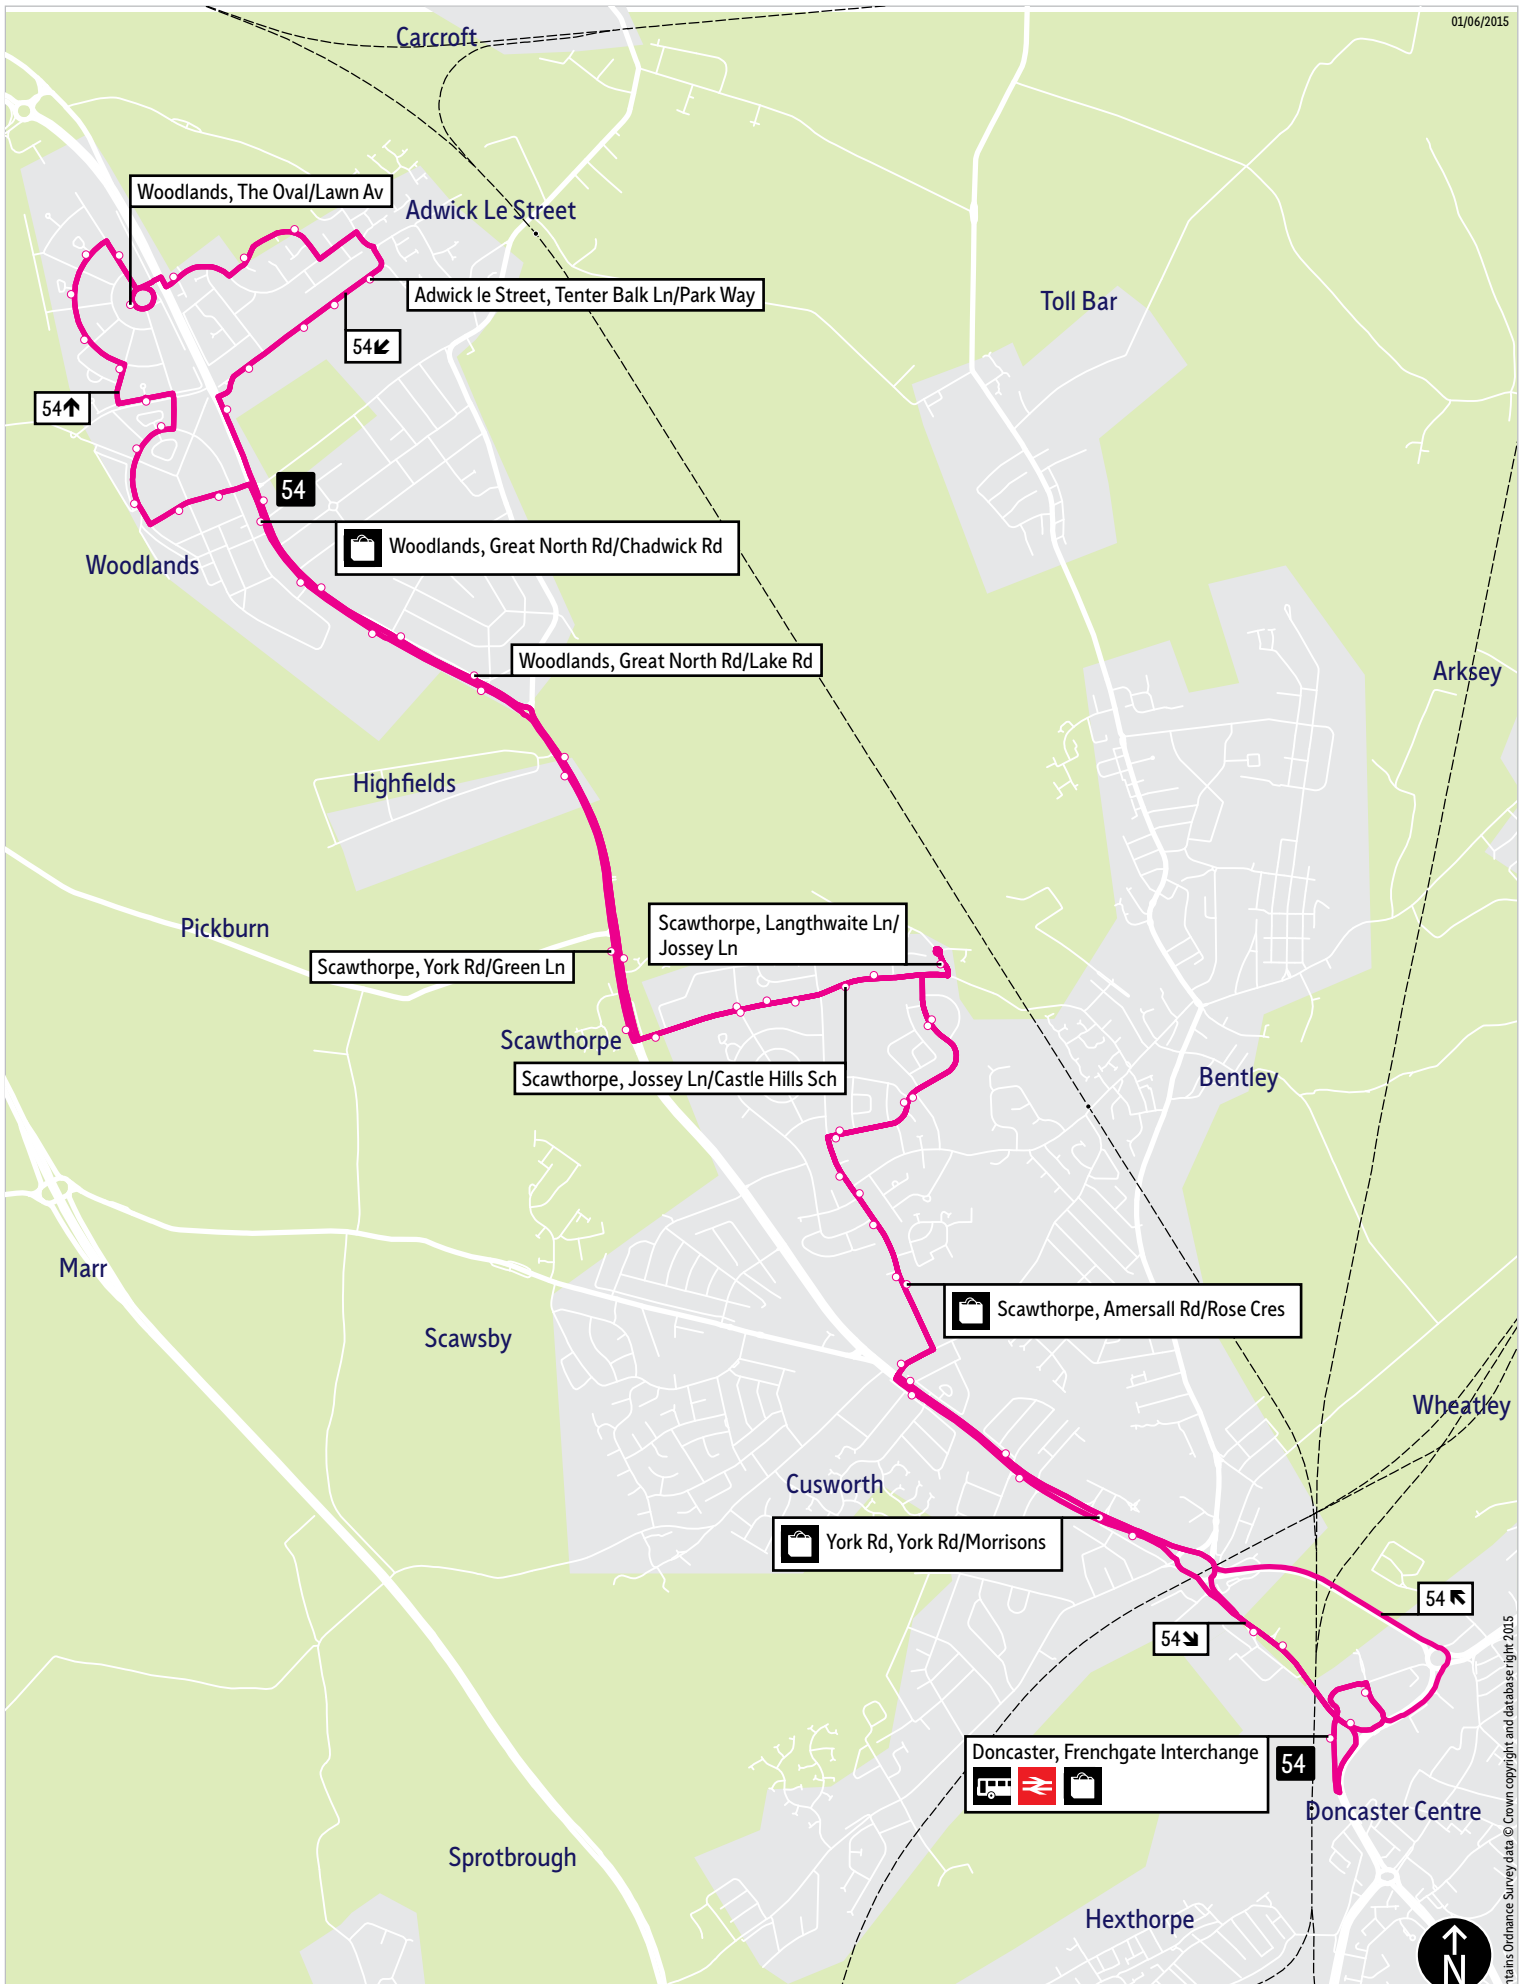

Bus route map for service 54

01/06/2015

- = Terminus point
- = Public transport
- = Shopping area
- = Bus route & stops
- = Rail line & station
- = Tram route & stop