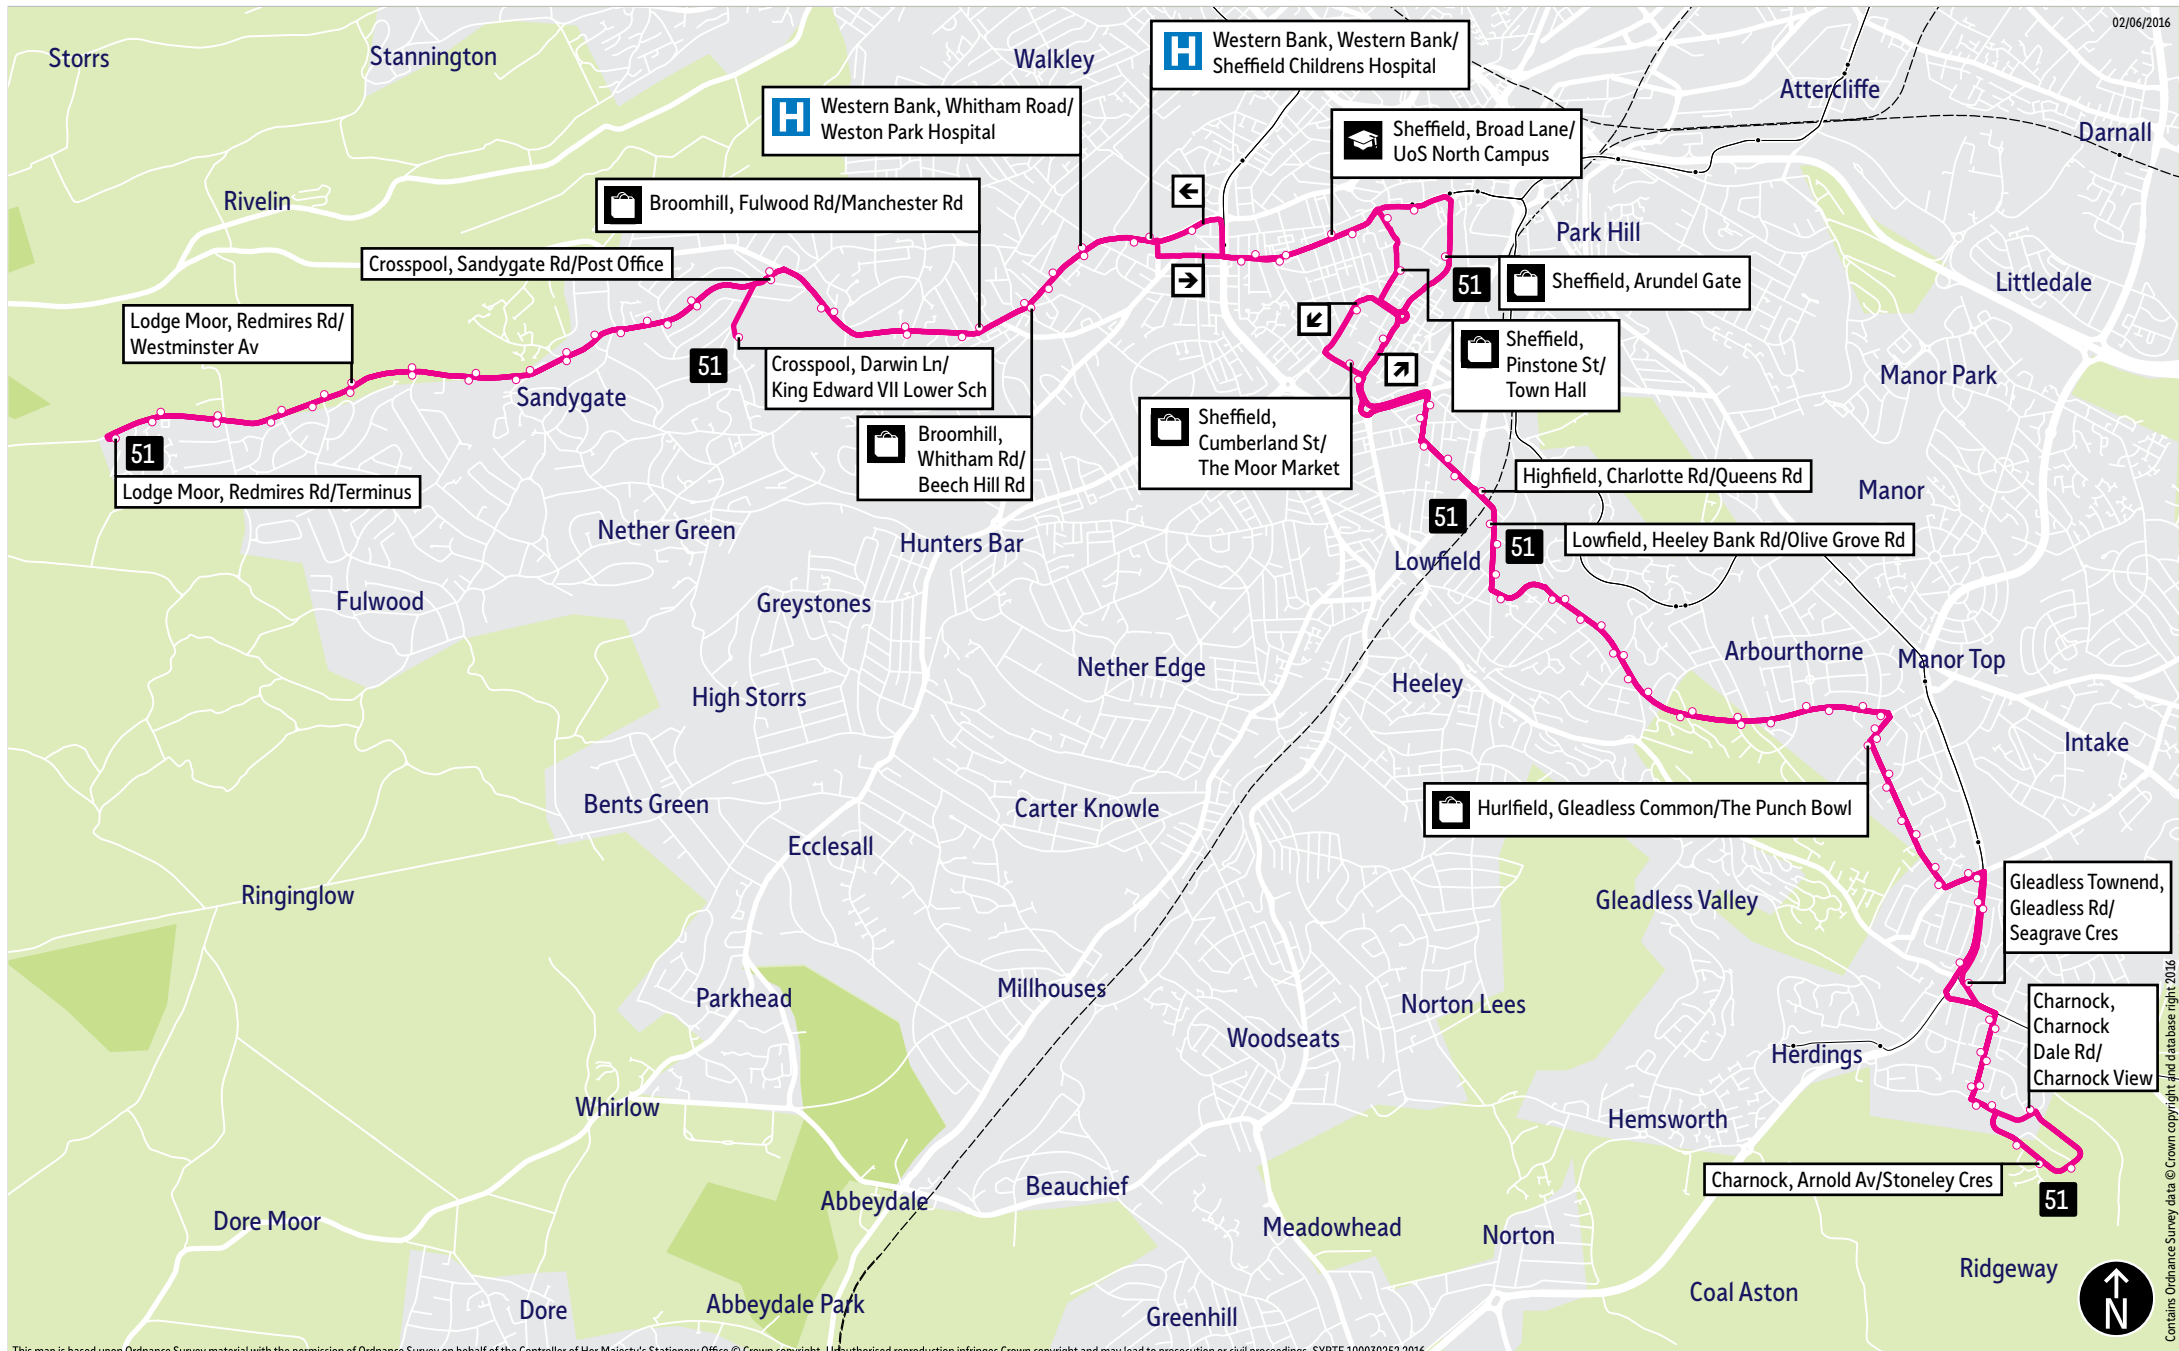

Bus route map for service 51

02/06/2016

This map is based upon Ordnance Survey material with the permission of Ordnance Survey on behalf of the Controller of Her Majesty's Stationery Office. © Crown copyright. Unauthorised reproduction infringes Crown copyright and may lead to prosecution or civil proceedings. SYPT 100030252 2016

- = Terminus point
- = Public transport
- = Shopping area
- = Bus route & stops
- = Rail line & station
- = Tram route & stop

Contains Ordnance Survey data © Crown copyright and database right 2016