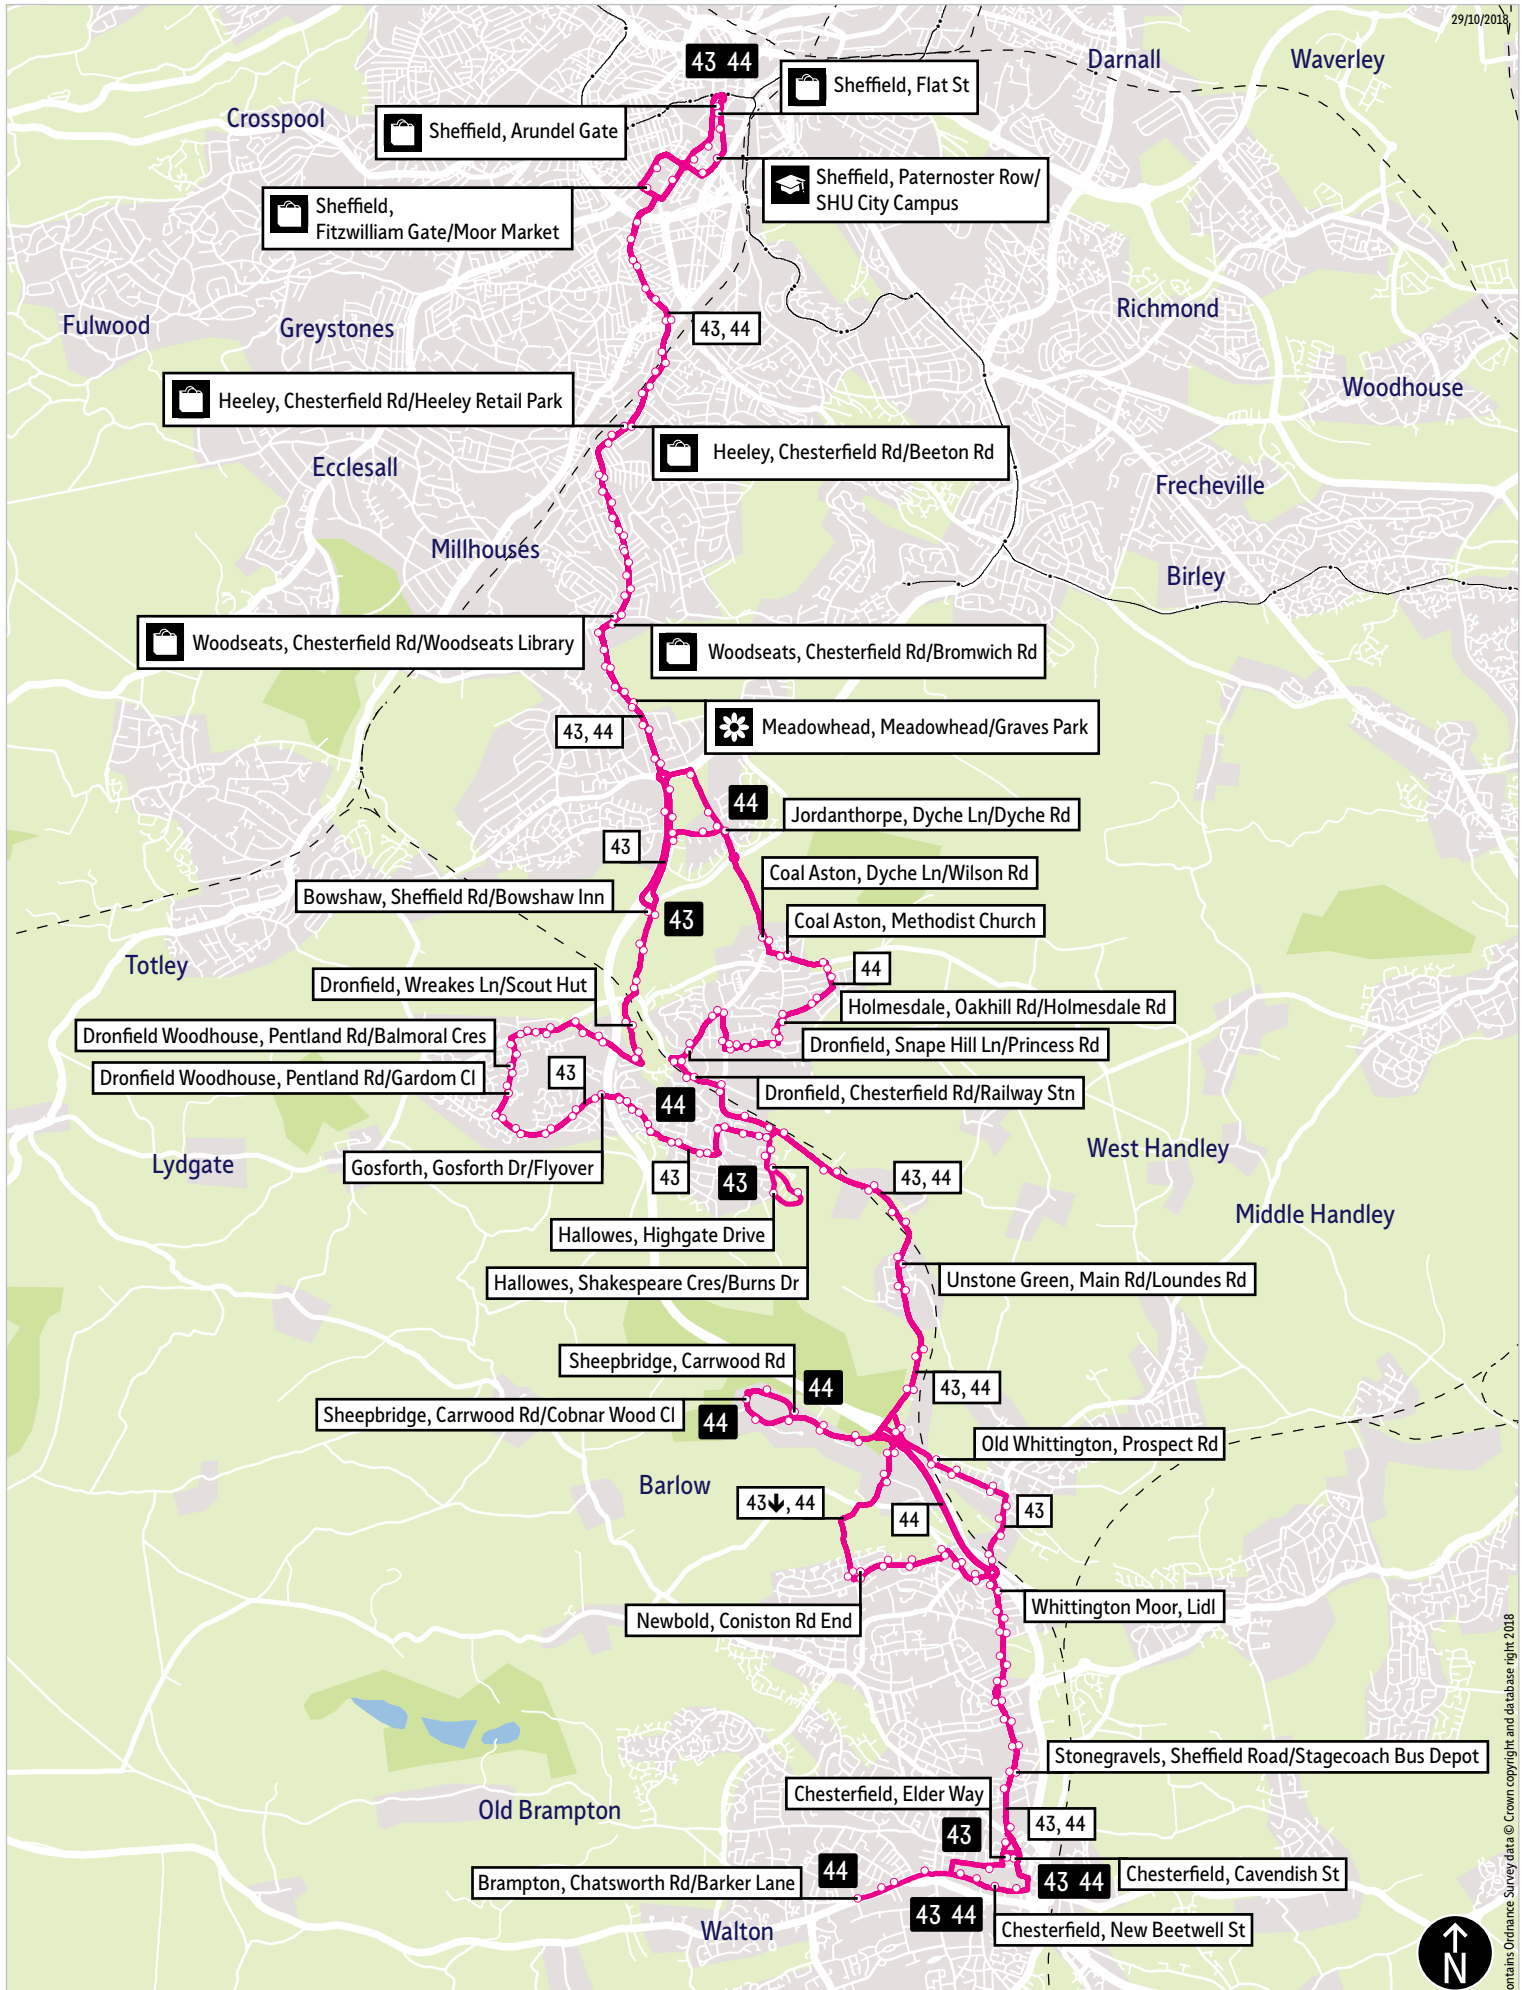

Bus route map for services 43 & 44

This map is based upon Ordnance Survey material with the permission of Ordnance Survey on behalf of the Controller of Her Majesty's Stationery Office © Crown copyright. Unauthorised reproduction infringes Crown copyright and may lead to prosecution or civil proceedings. SYPTE 100030252 2018

■ = Terminus point
🚏 = Public transport
🛒 = Shopping area
🚚 = Bus route & stops
--- = Rail line & station
— = Tram route & stop