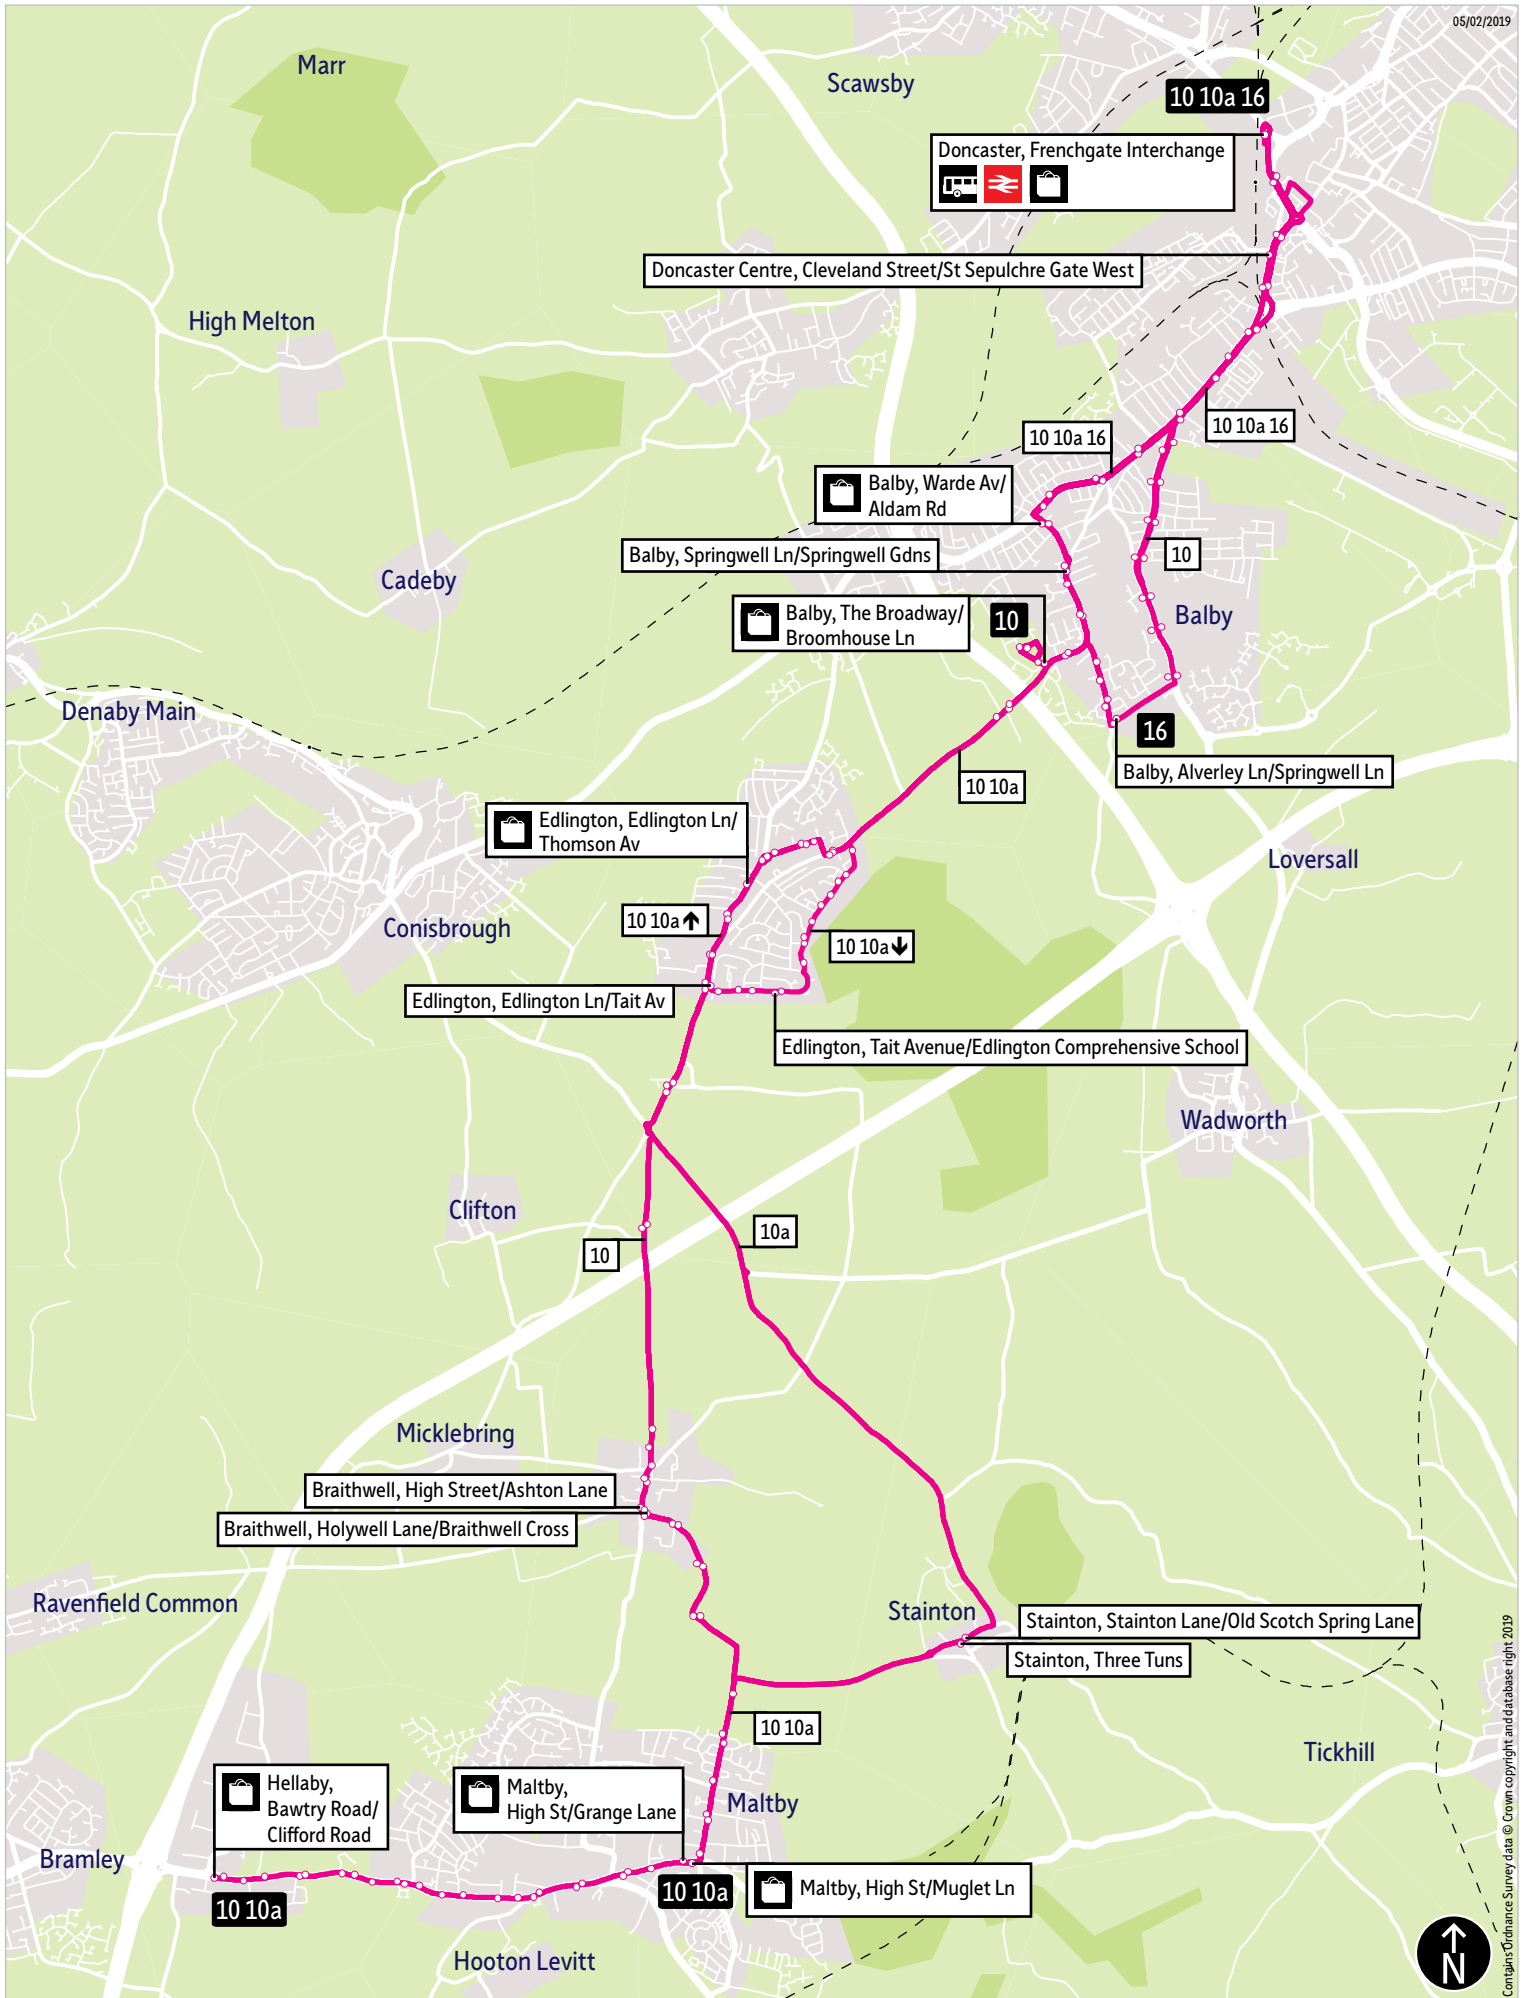

Bus route map for services 10, 10a and 16

05/02/2019

- = Terminus point
- = Public transport
- = Shopping area
- = Bus route & stops
- = Rail line & station
- = Tram route & stop