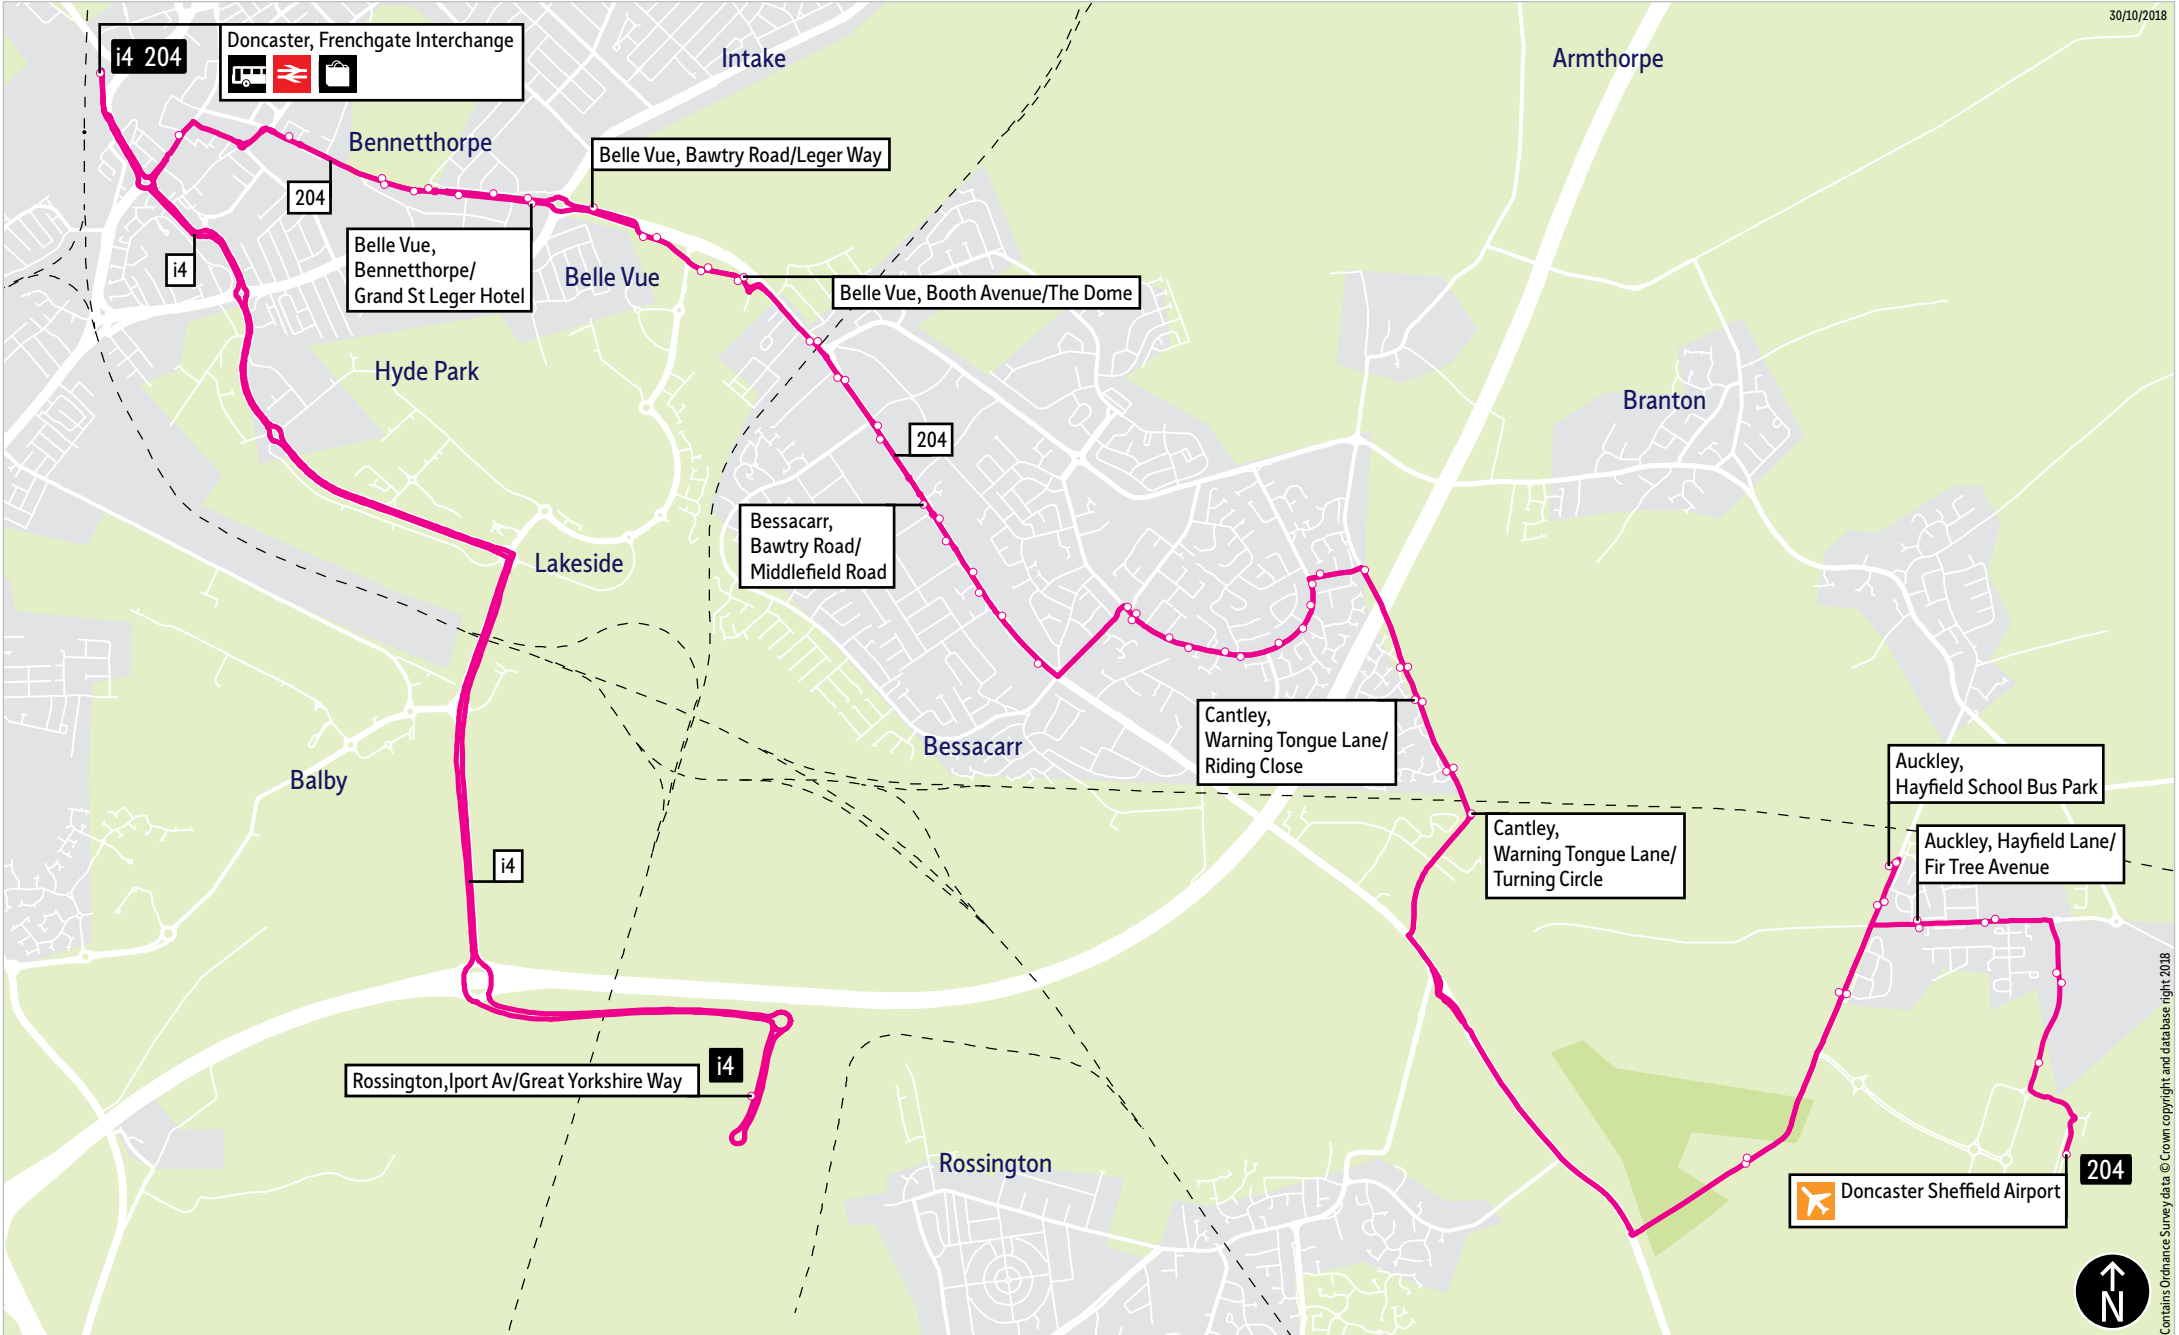

Bus route map for services 204 and i4

30/10/2018

= Terminus point
 = Public transport
 = Shopping area
 = Bus route & stops
 = Rail line & station
 = Tram route & stop

Contains Ordnance Survey data. © Crown copyright and database right 2018