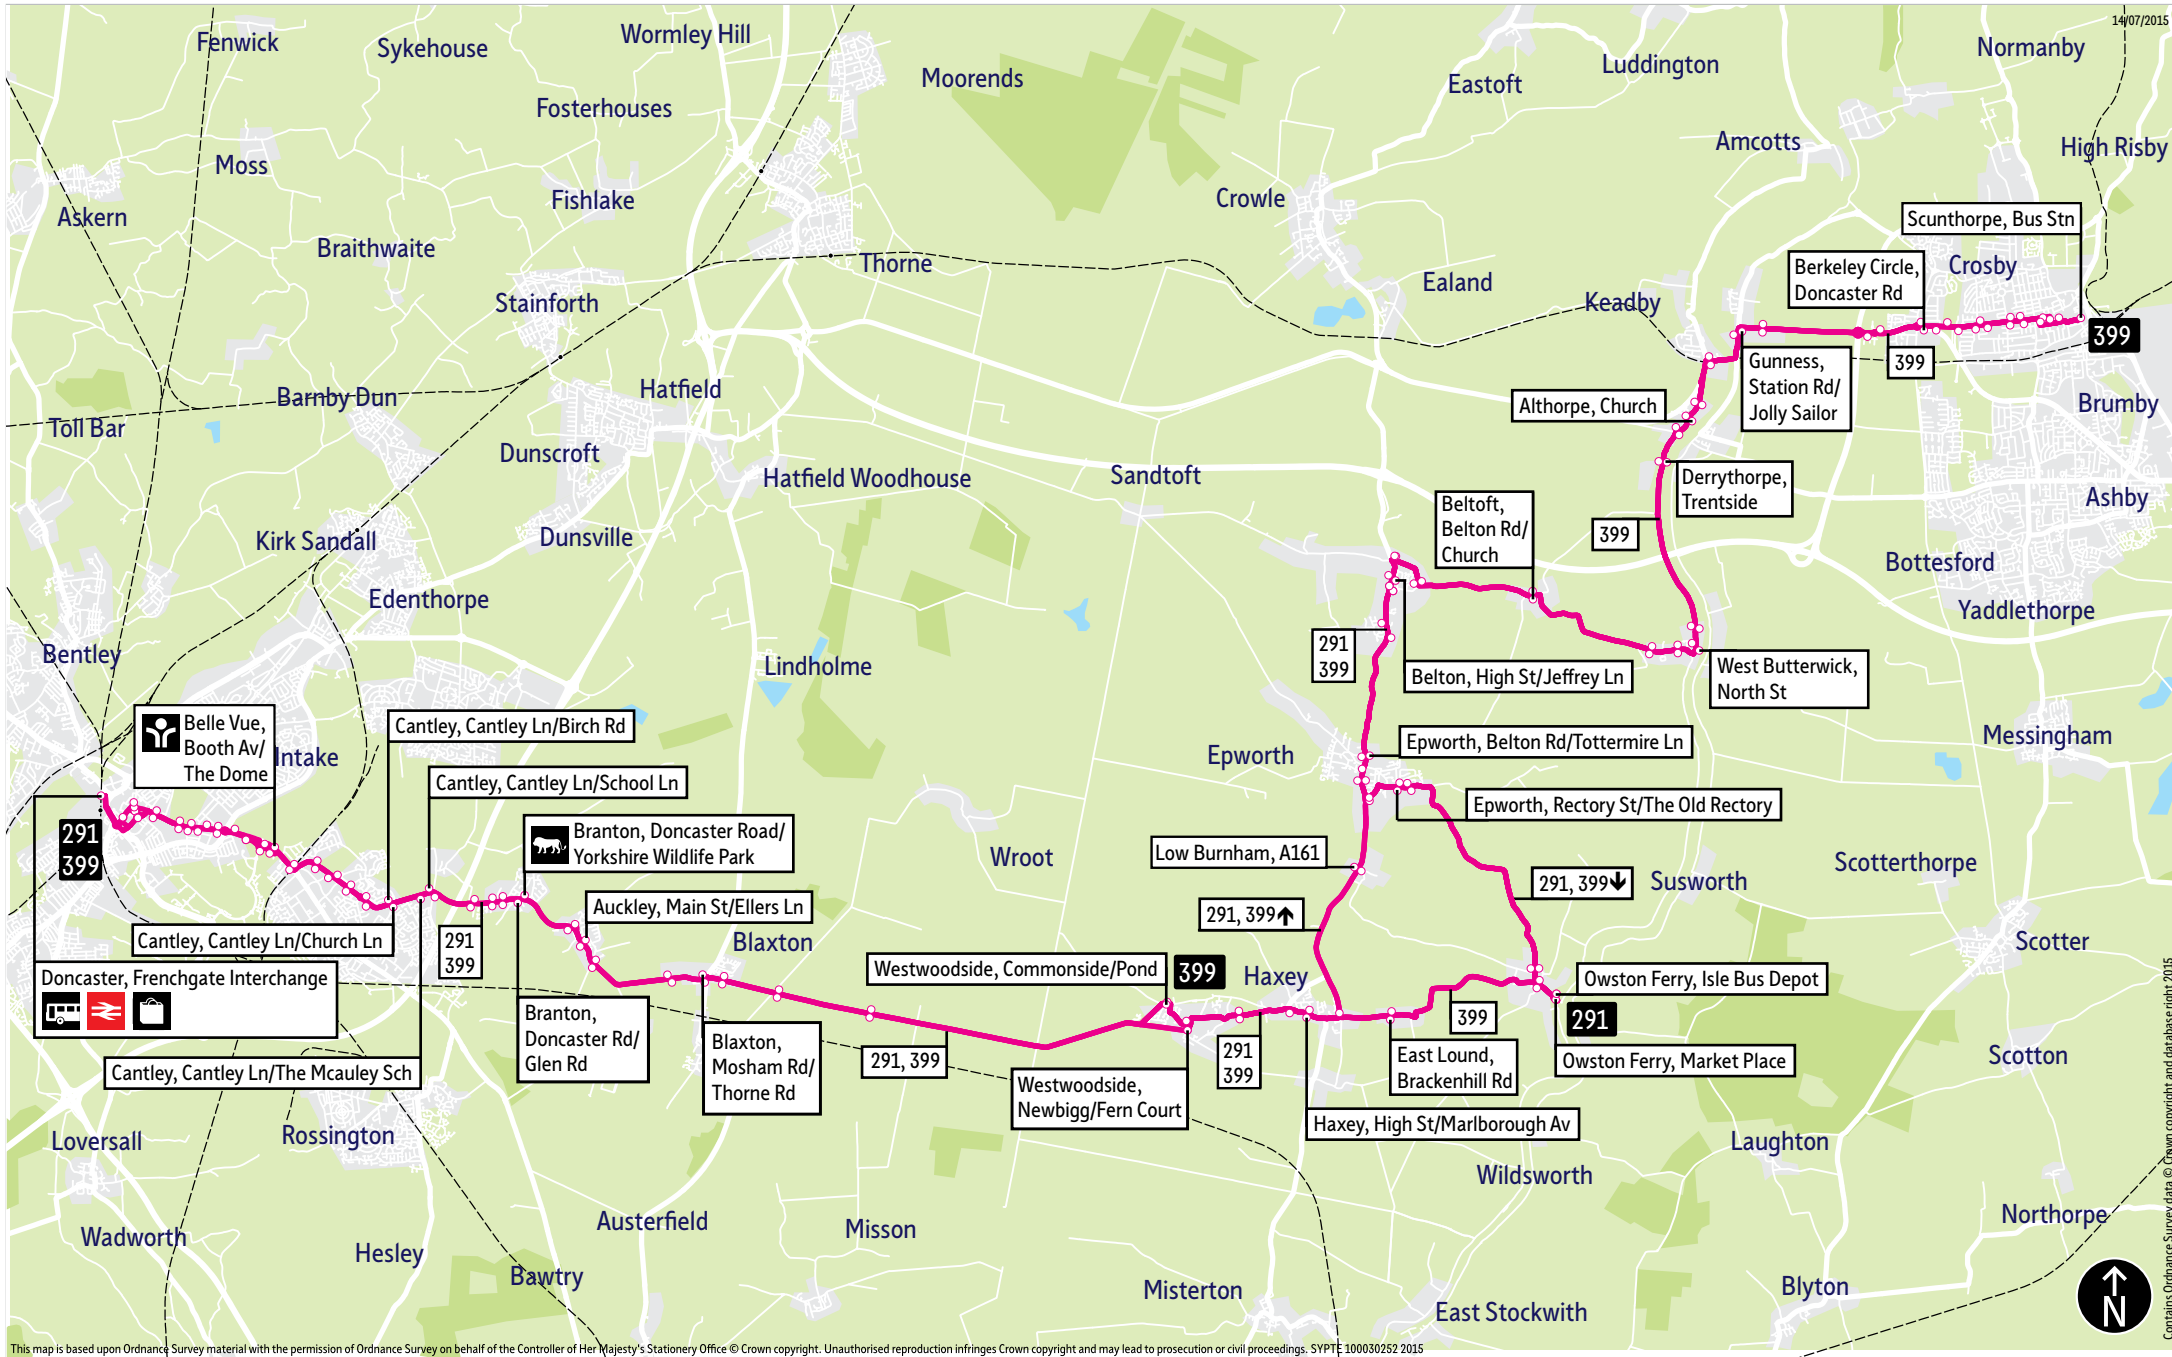

Bus route map for services 291 and 399

- = Terminus point
- = Public transport
- = Shopping area
- = Bus route & stops
- = Rail line & station
- = Tram route & stop

Contains Ordnance Survey data © Crown copyright and database right 2015