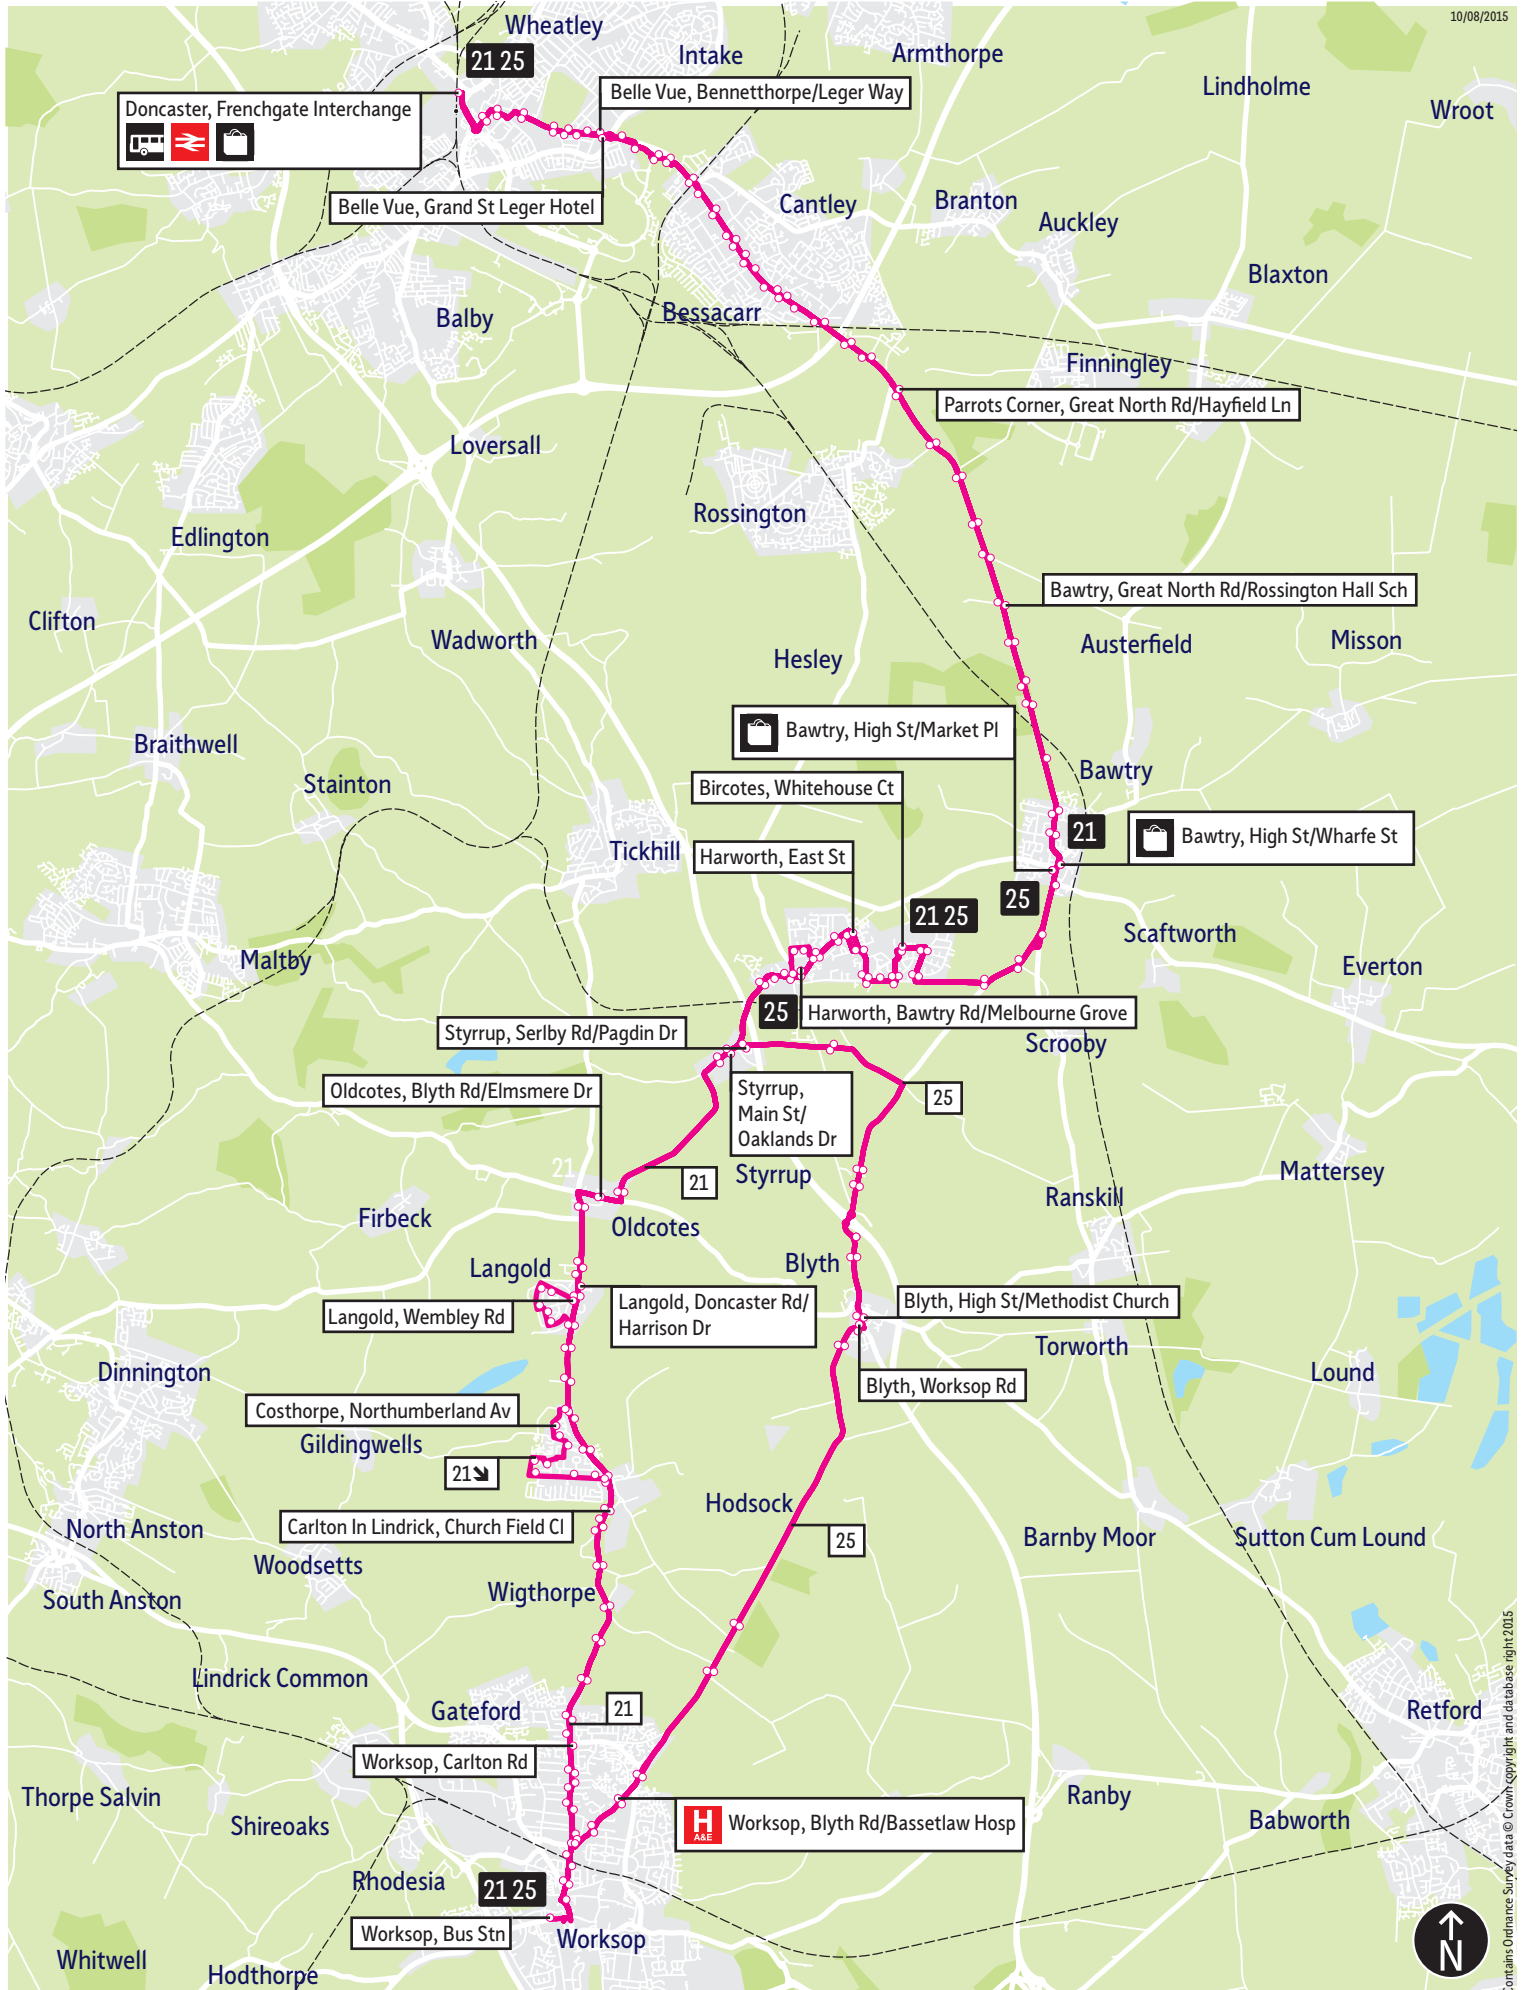

Bus route map for services 21 and 25

10/08/2015

Contains Ordnance Survey data © Crown copyright and database right 2015

- = Terminus point
- = Public transport
- = Shopping area
- = Bus route & stops
- = Rail line & station
- = Tram route & stop