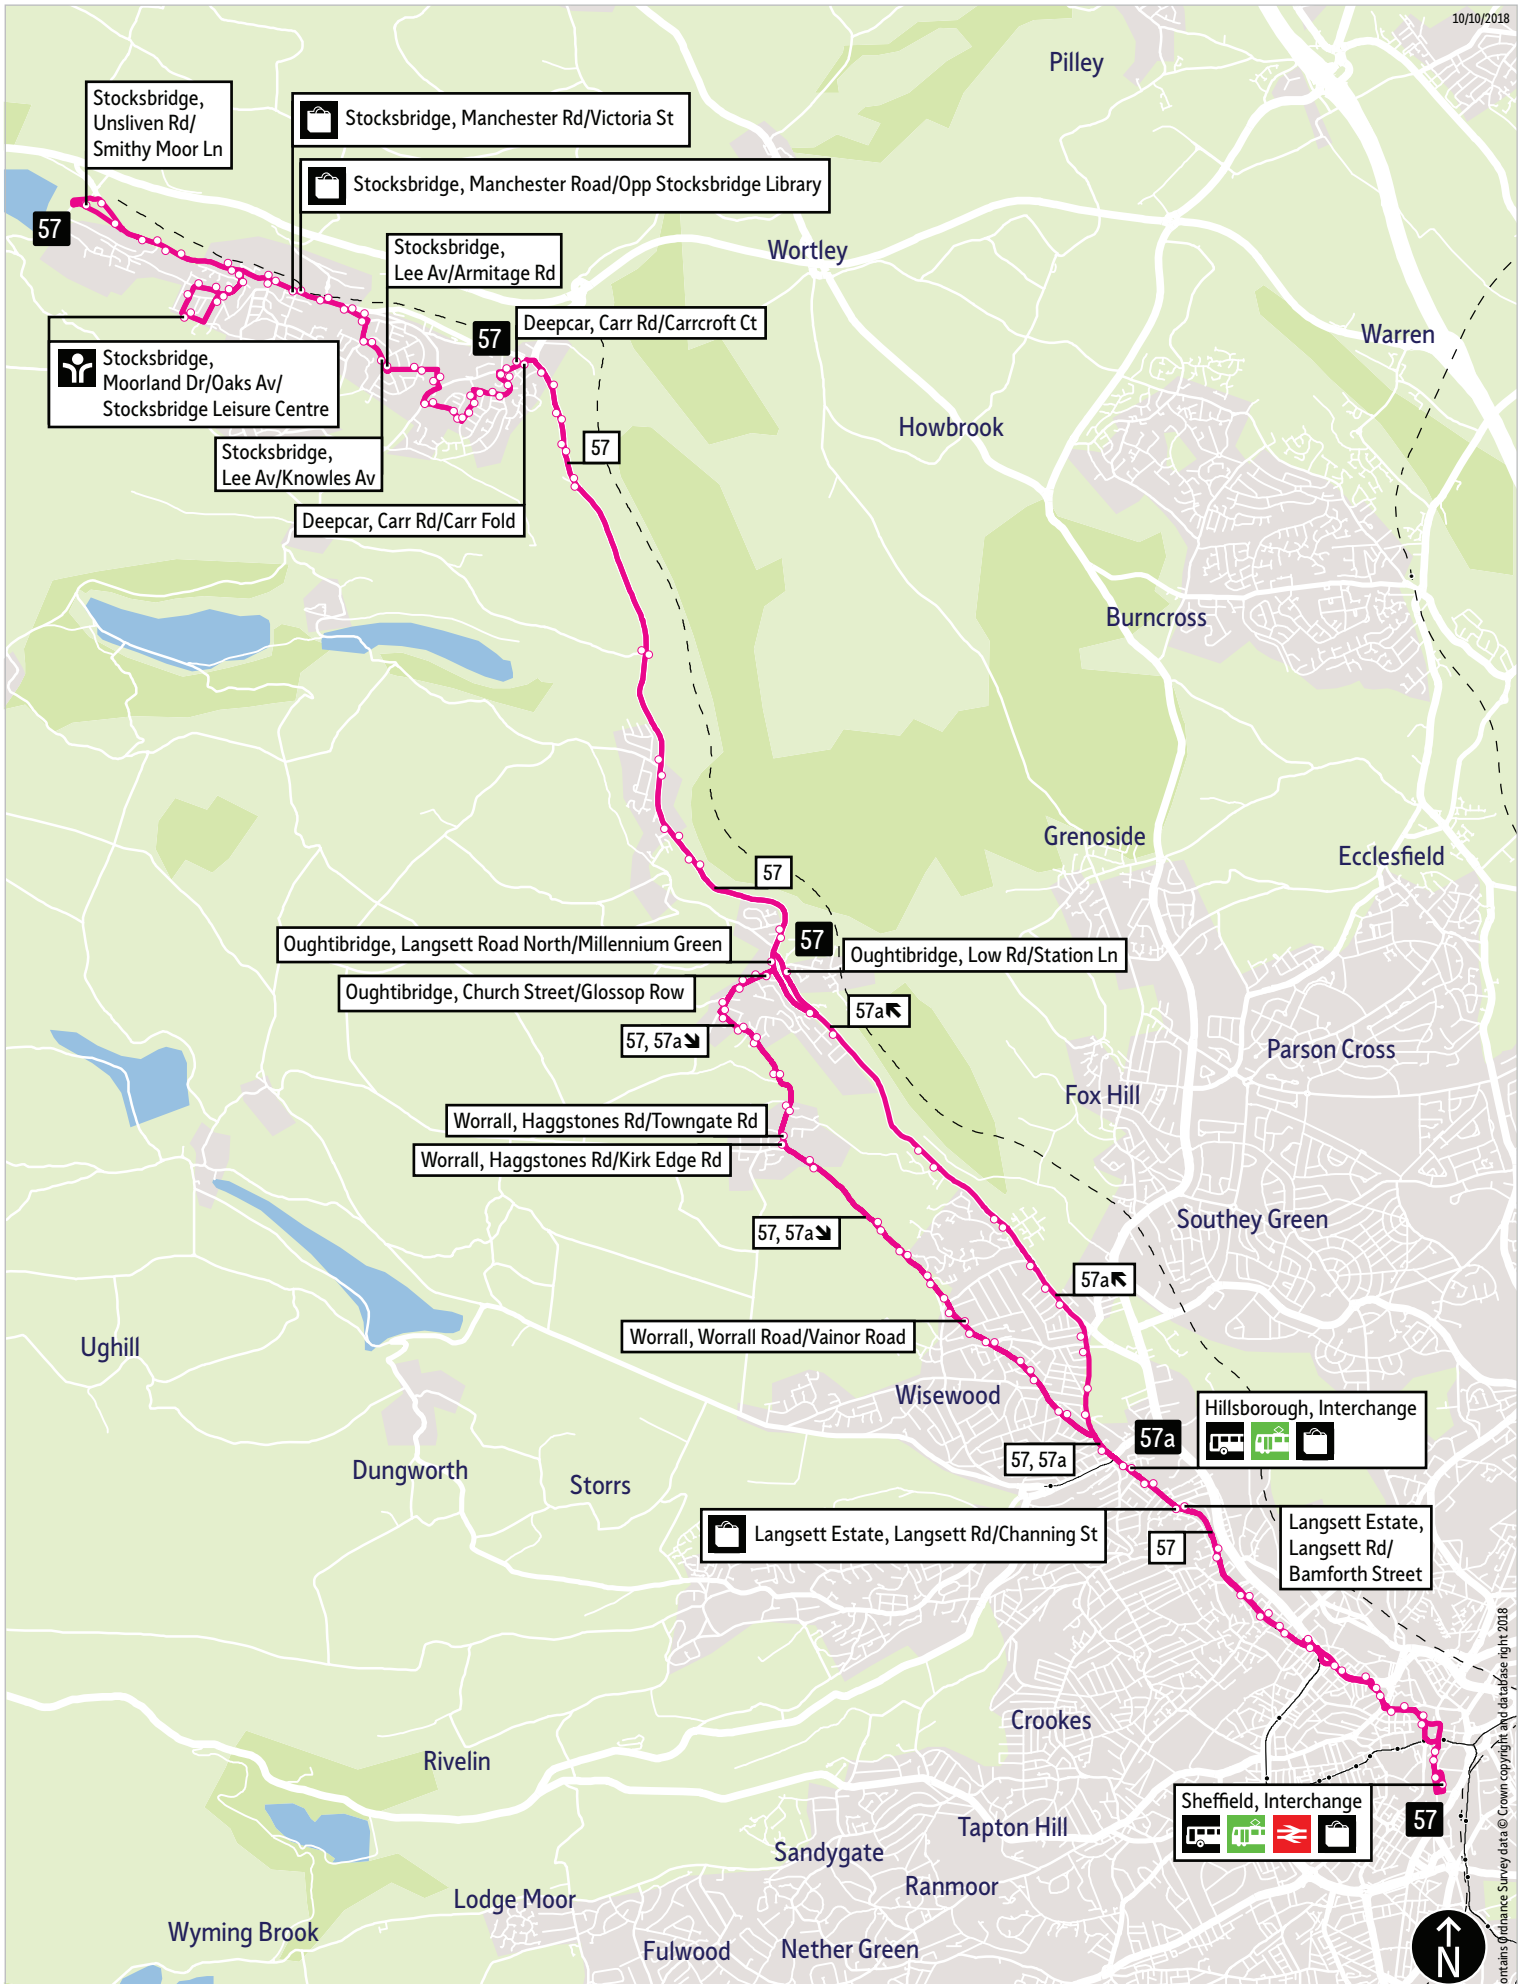

Places on the route

   Sheffield Interchange (57)
   Hillsborough
Interchange (57, 57a, SL1)
 Middlewood Park & Ride
(SL1, SL1a)
 Stocksbridge Leisure Centre

What's changed

Reinstatement of pre-summer service provision.

10/10/2018

This map is based upon Ordnance Survey material with the permission of Ordnance Survey on behalf of the Controller of Her Majesty's Stationery Office © Crown copyright. Unauthorised reproduction infringes Crown copyright and may lead to prosecution or civil proceedings. SYPTE 100030252 2018

- = Terminus point
- = Public transport
- = Shopping area
- = Bus route & stops
- = Rail line & station
- = Tram route & stop

Contains Ordnance Survey data © Crown copyright and database right 2018

Stopping points for service 57