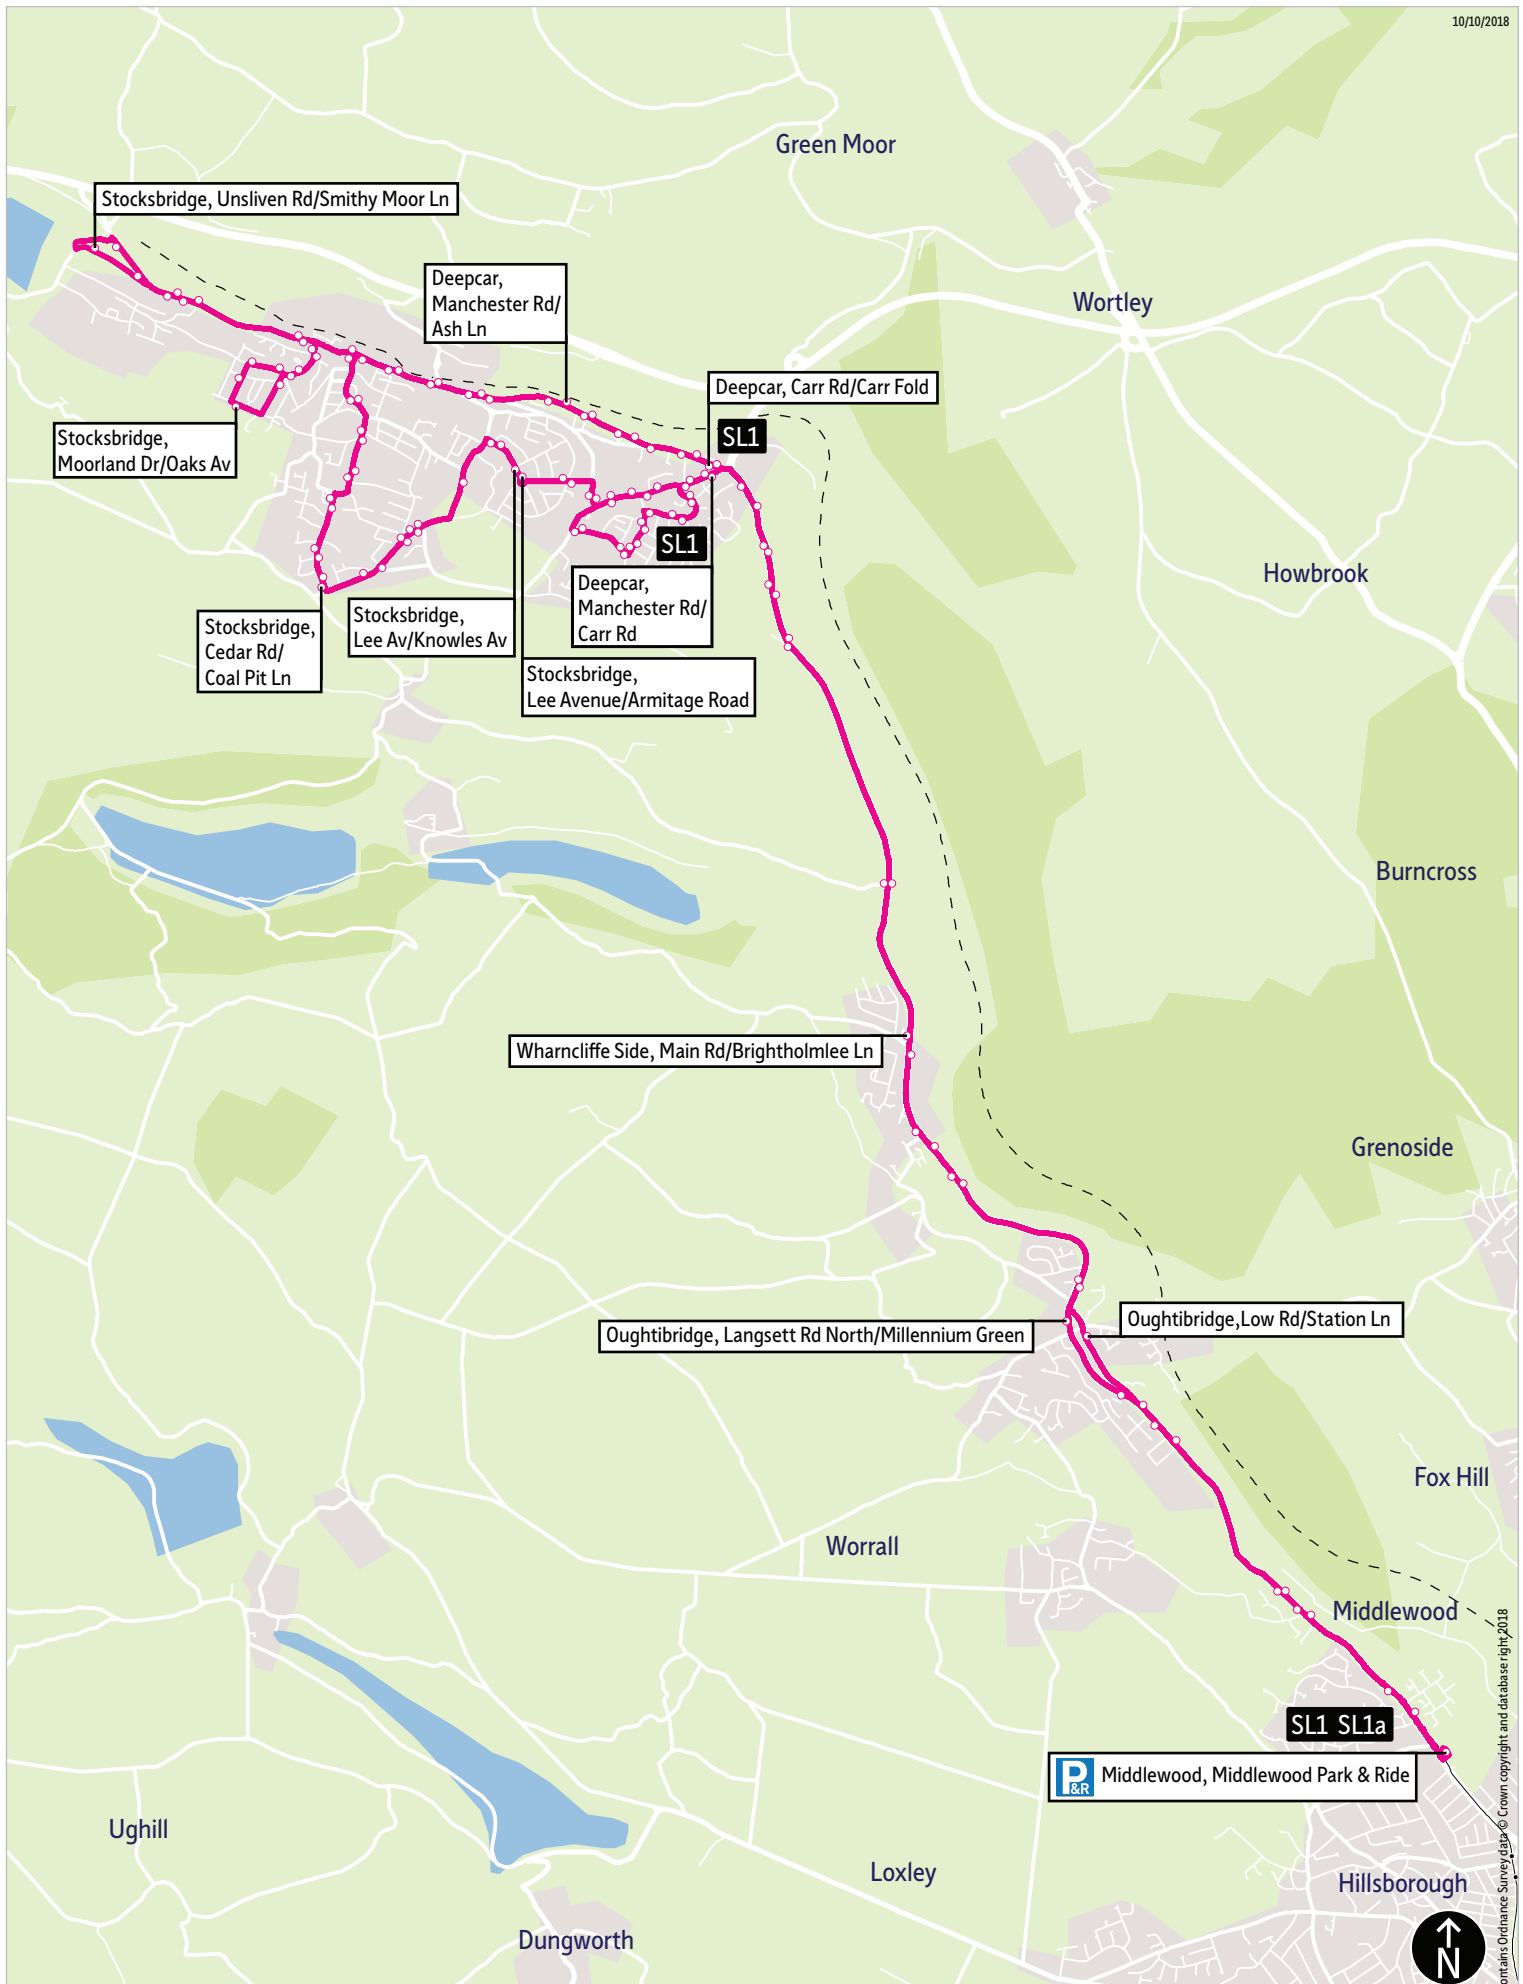

Bus route map for services SL1 and SL1a

10/10/2018

- = Terminus point
- = Public transport
- = Shopping area
- = Bus route & stops
- = Rail line & station
- = Tram route & stop

Contains Ordnance Survey data © Crown copyright and database right, 2018