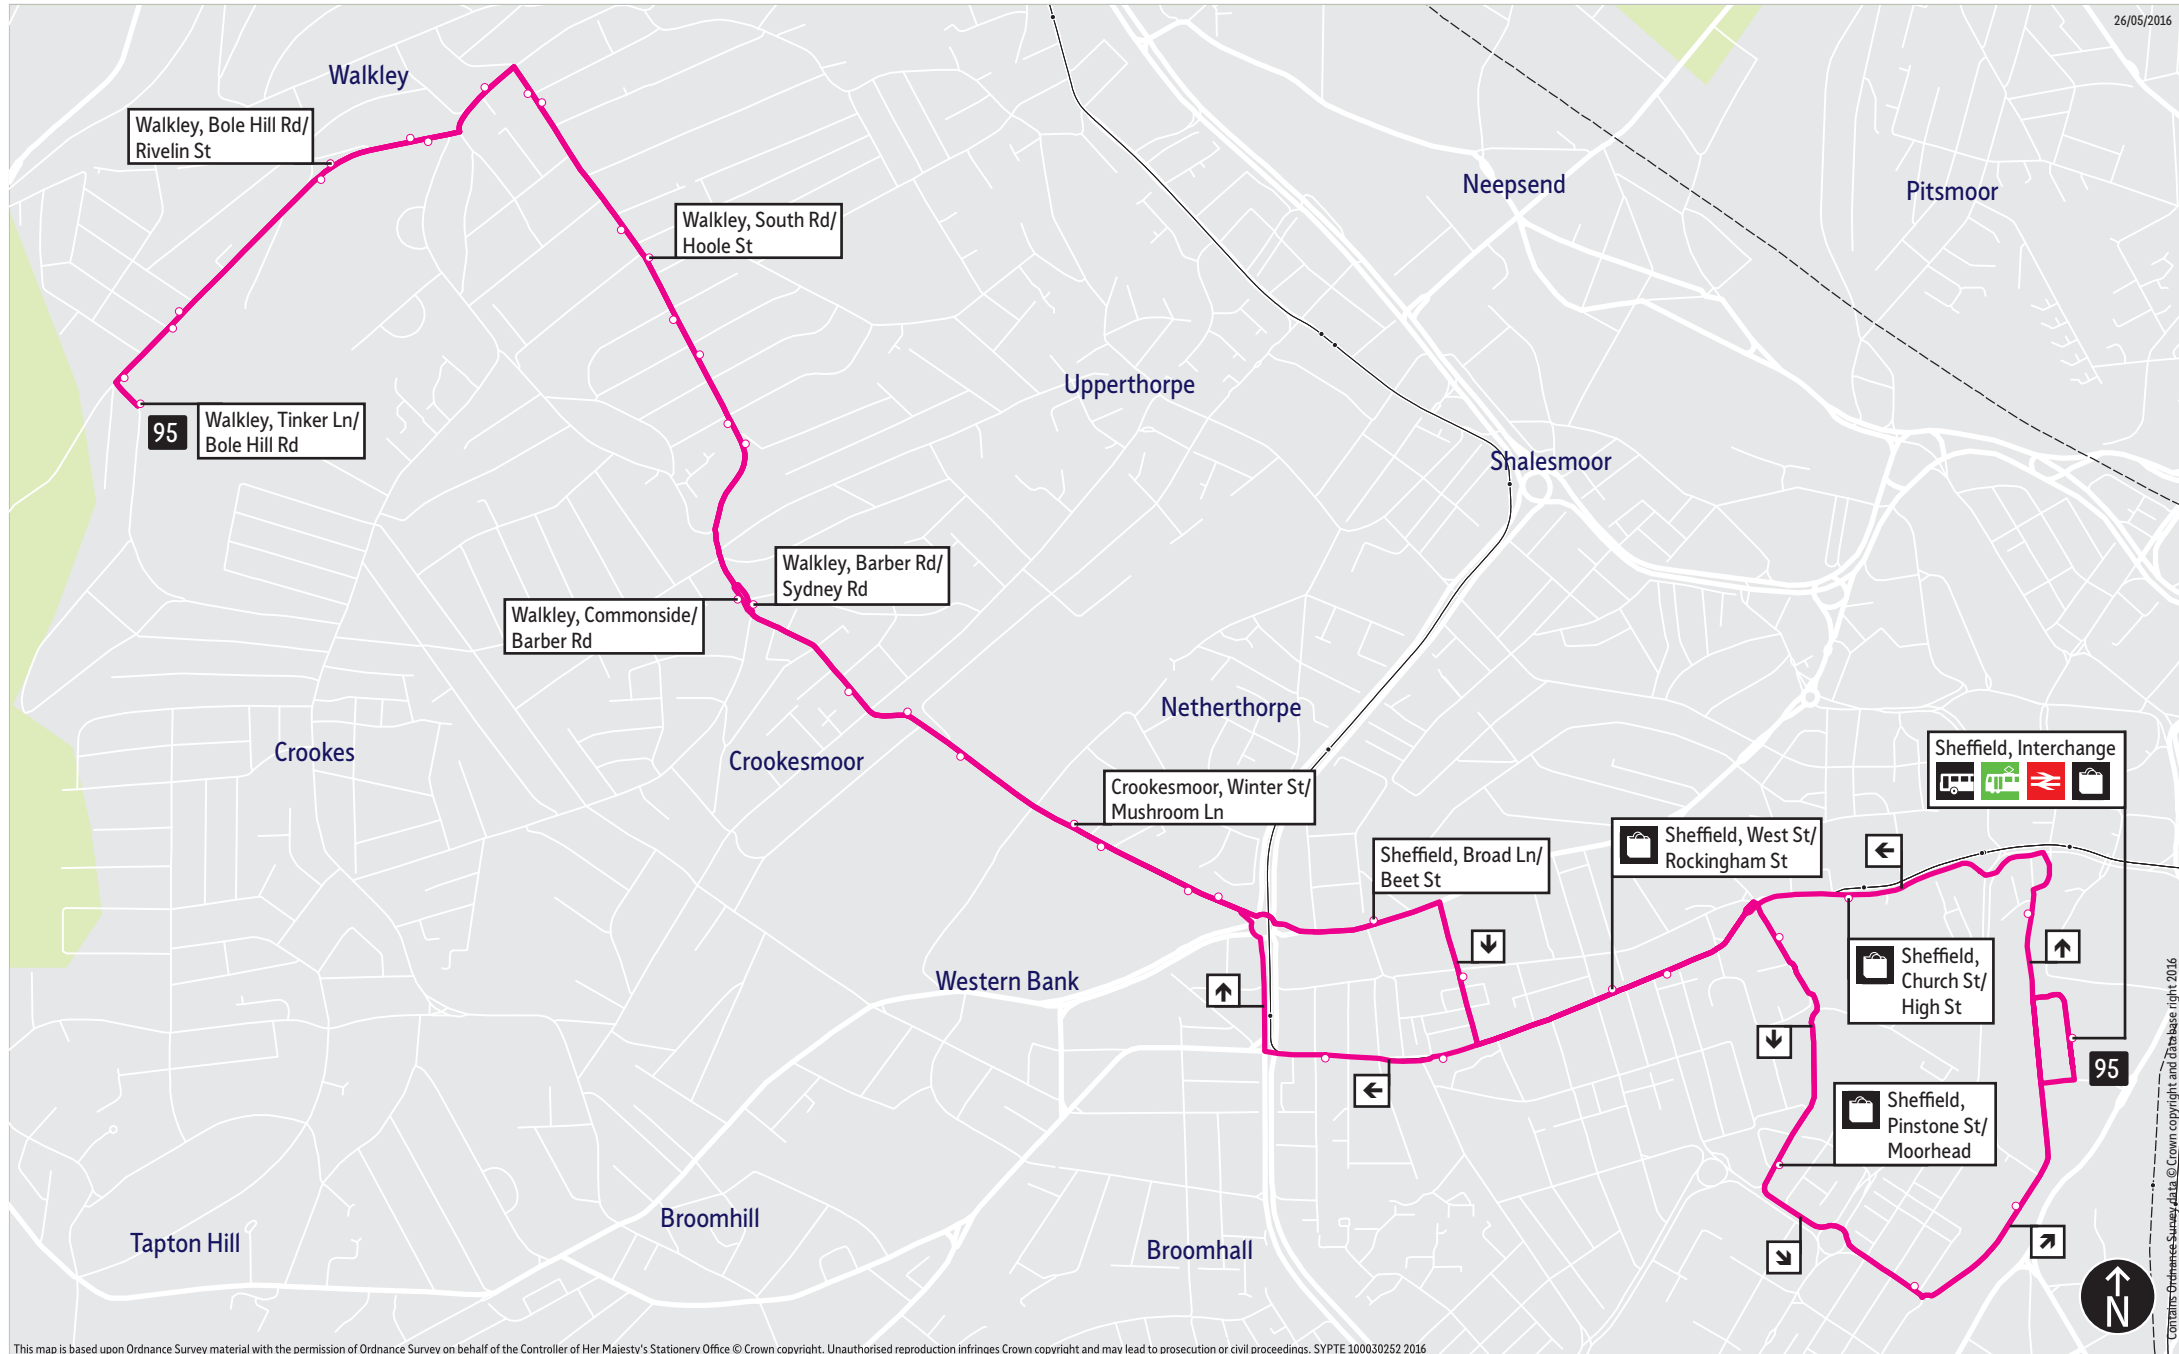

Bus route map for service 95

26/05/2016

= Terminus point
 = Public transport
 = Shopping area
 = Bus route & stops
 = Rail line & station
 = Tram route & stop