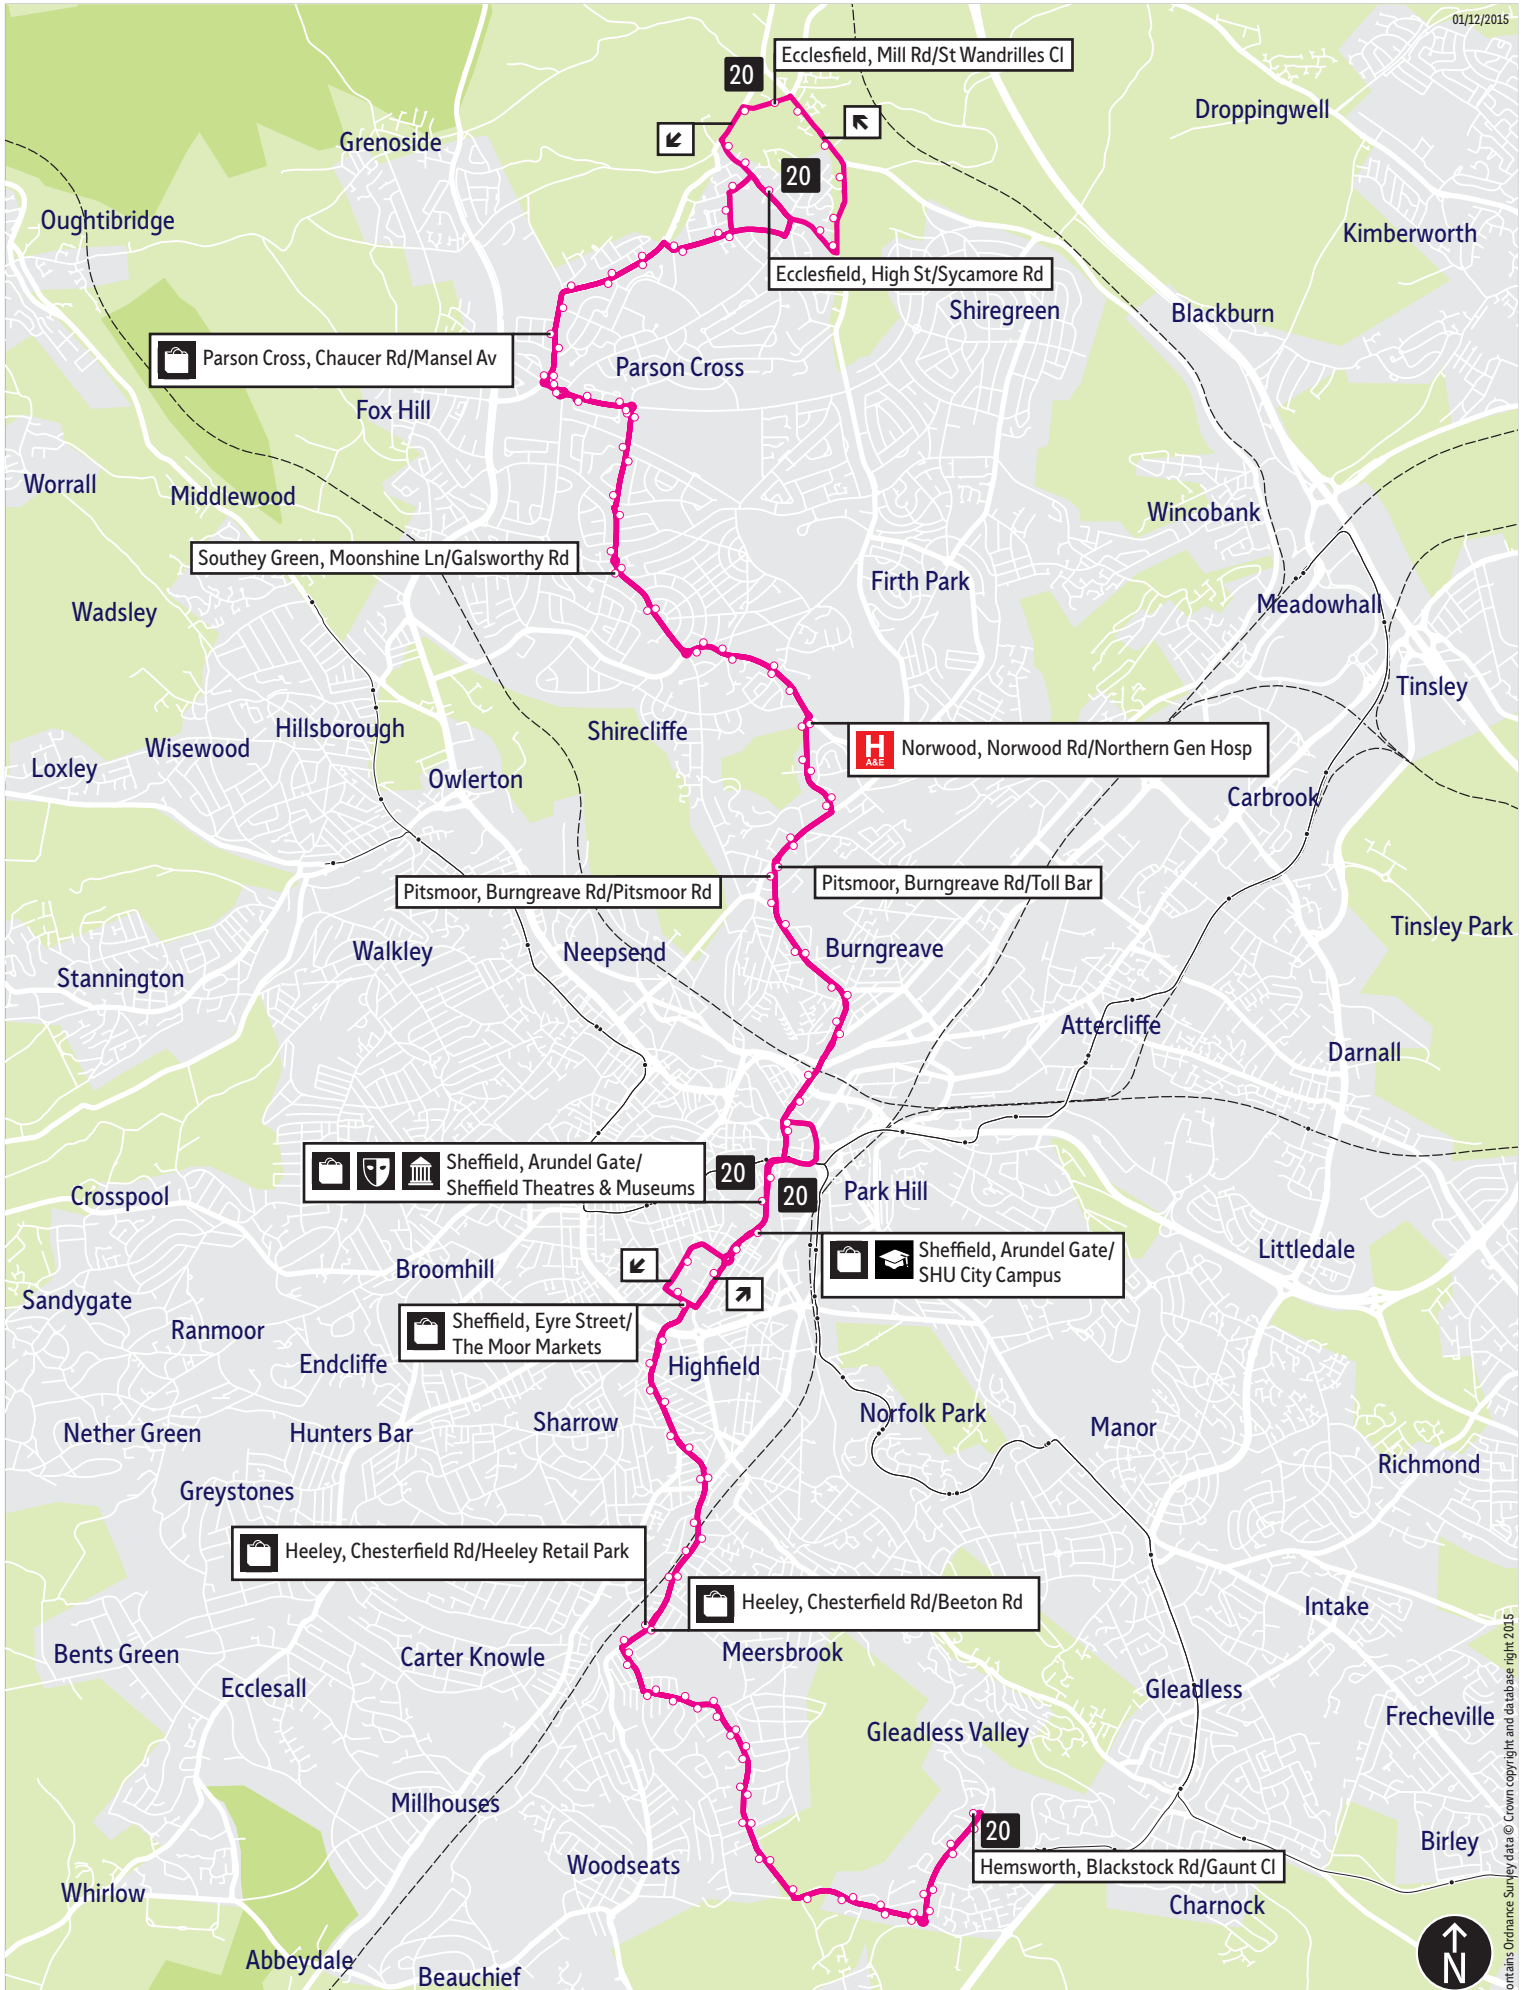

Bus route map for service 20

01/12/2015

- = Terminus point
- = Public transport
- = Shopping area
- = Bus route & stops
- = Rail line & station
- = Tram route & stop