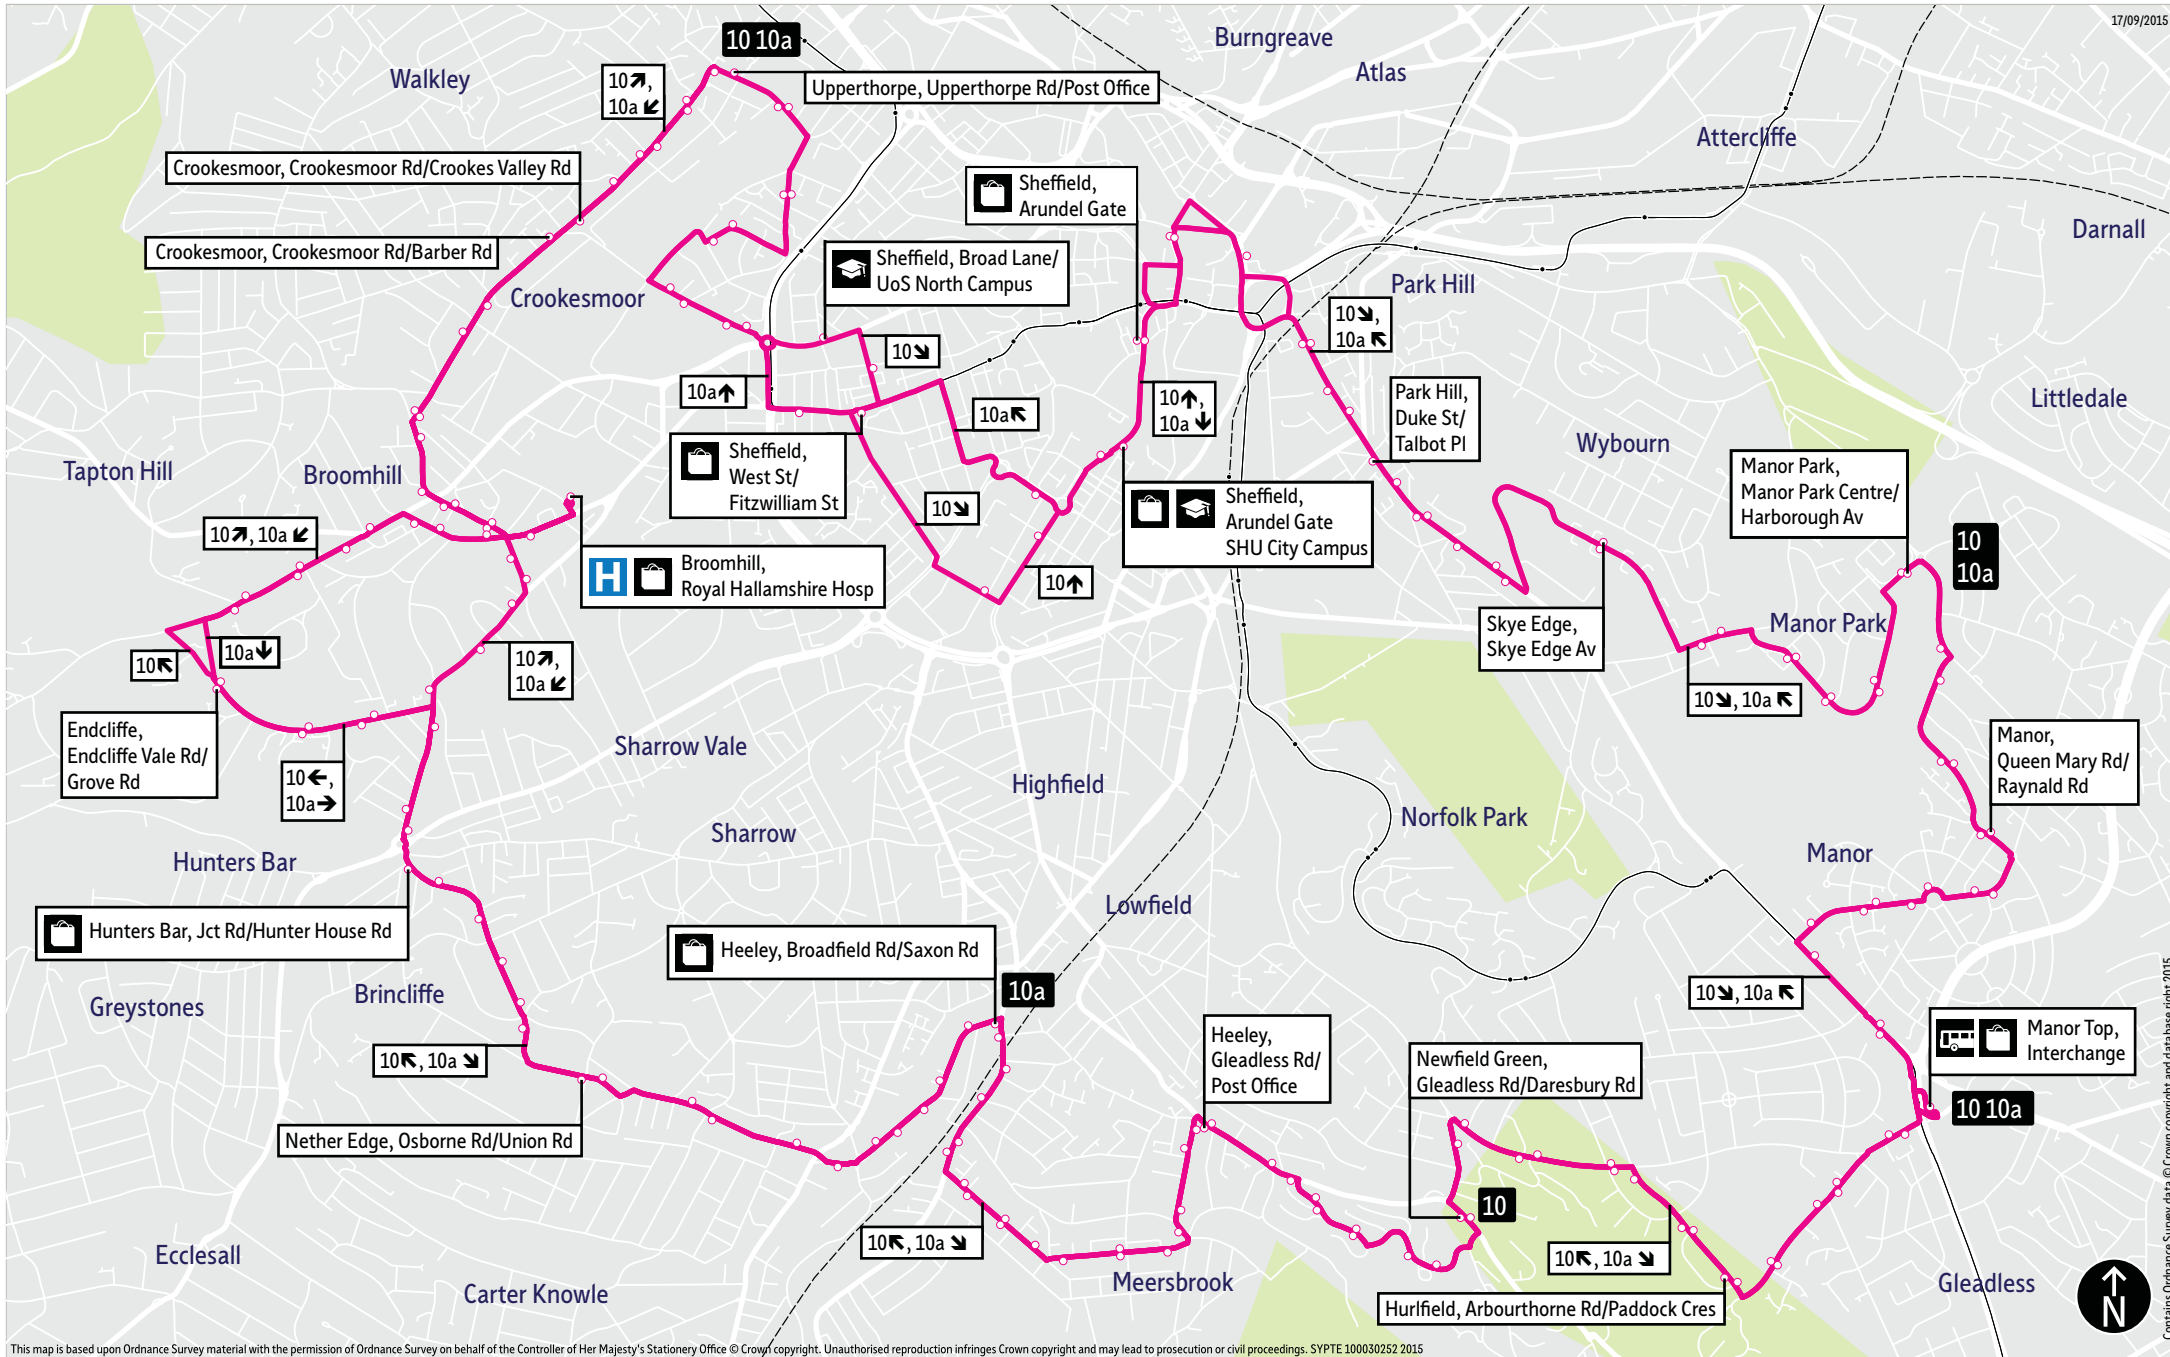

Bus route map for services 10 and 10a

17/09/2015

= Terminus point

 = Public transport
 = Shopping area
 = Bus route & stops
 = Rail line & station
 = Tram route & stop

Contains Ordnance Survey data © Crown copyright and database right 2015