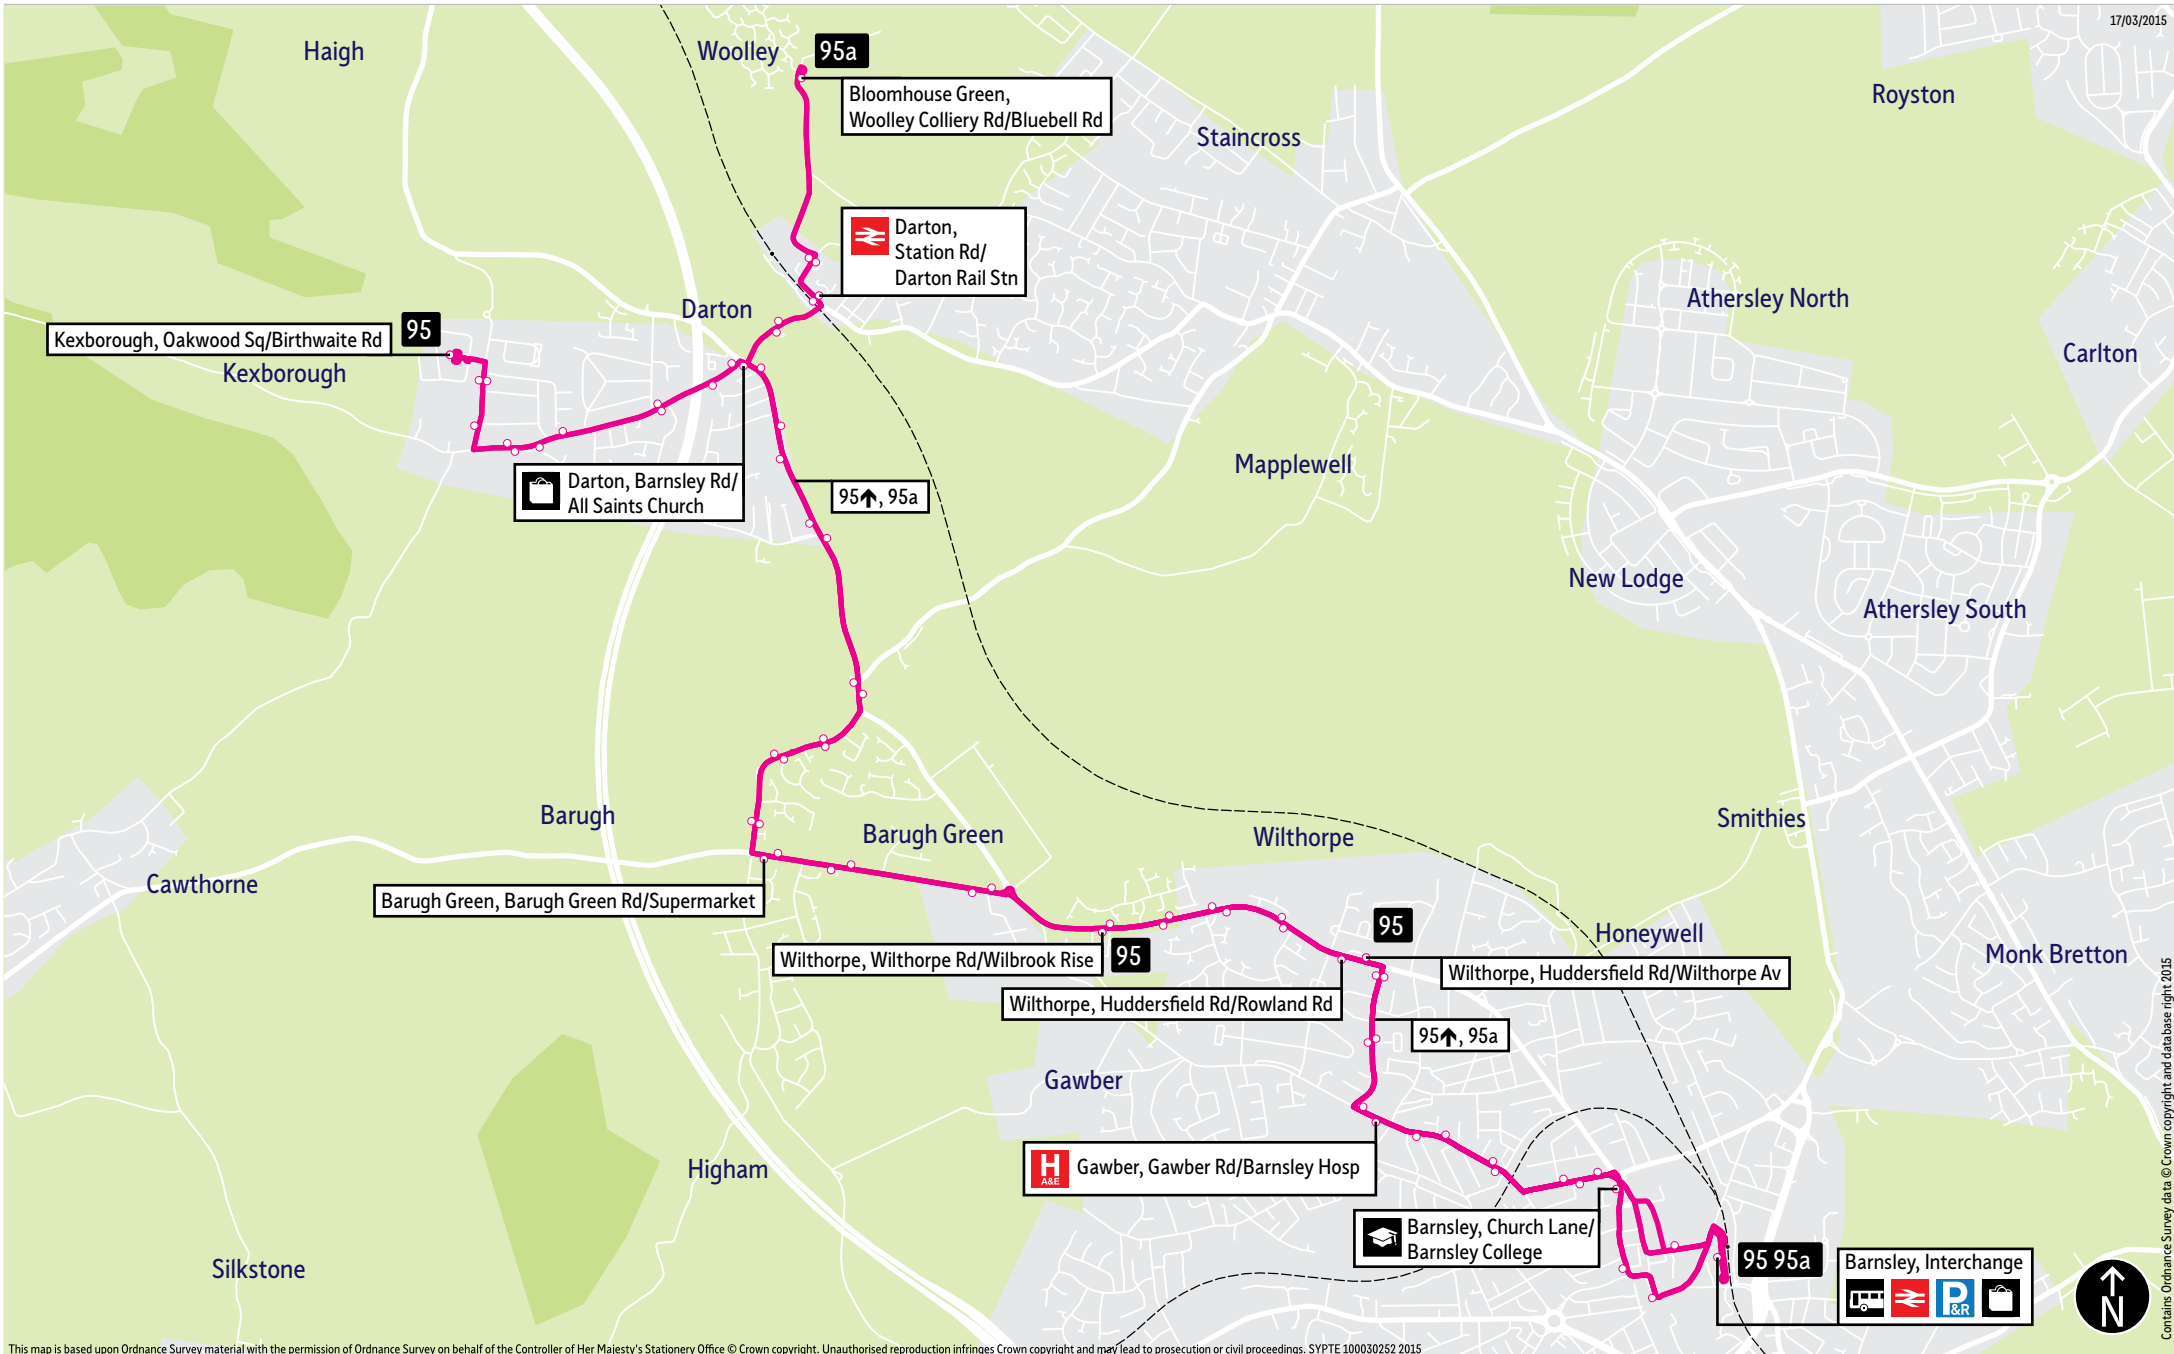

Bus route map for services 95 and 95a

17/03/2015

■ = Terminus point
= Public transport
= Shopping area
= Bus route & stops
= Rail line & station
= Tram route & stop

Contains Ordnance Survey data © Crown copyright and database right 2015