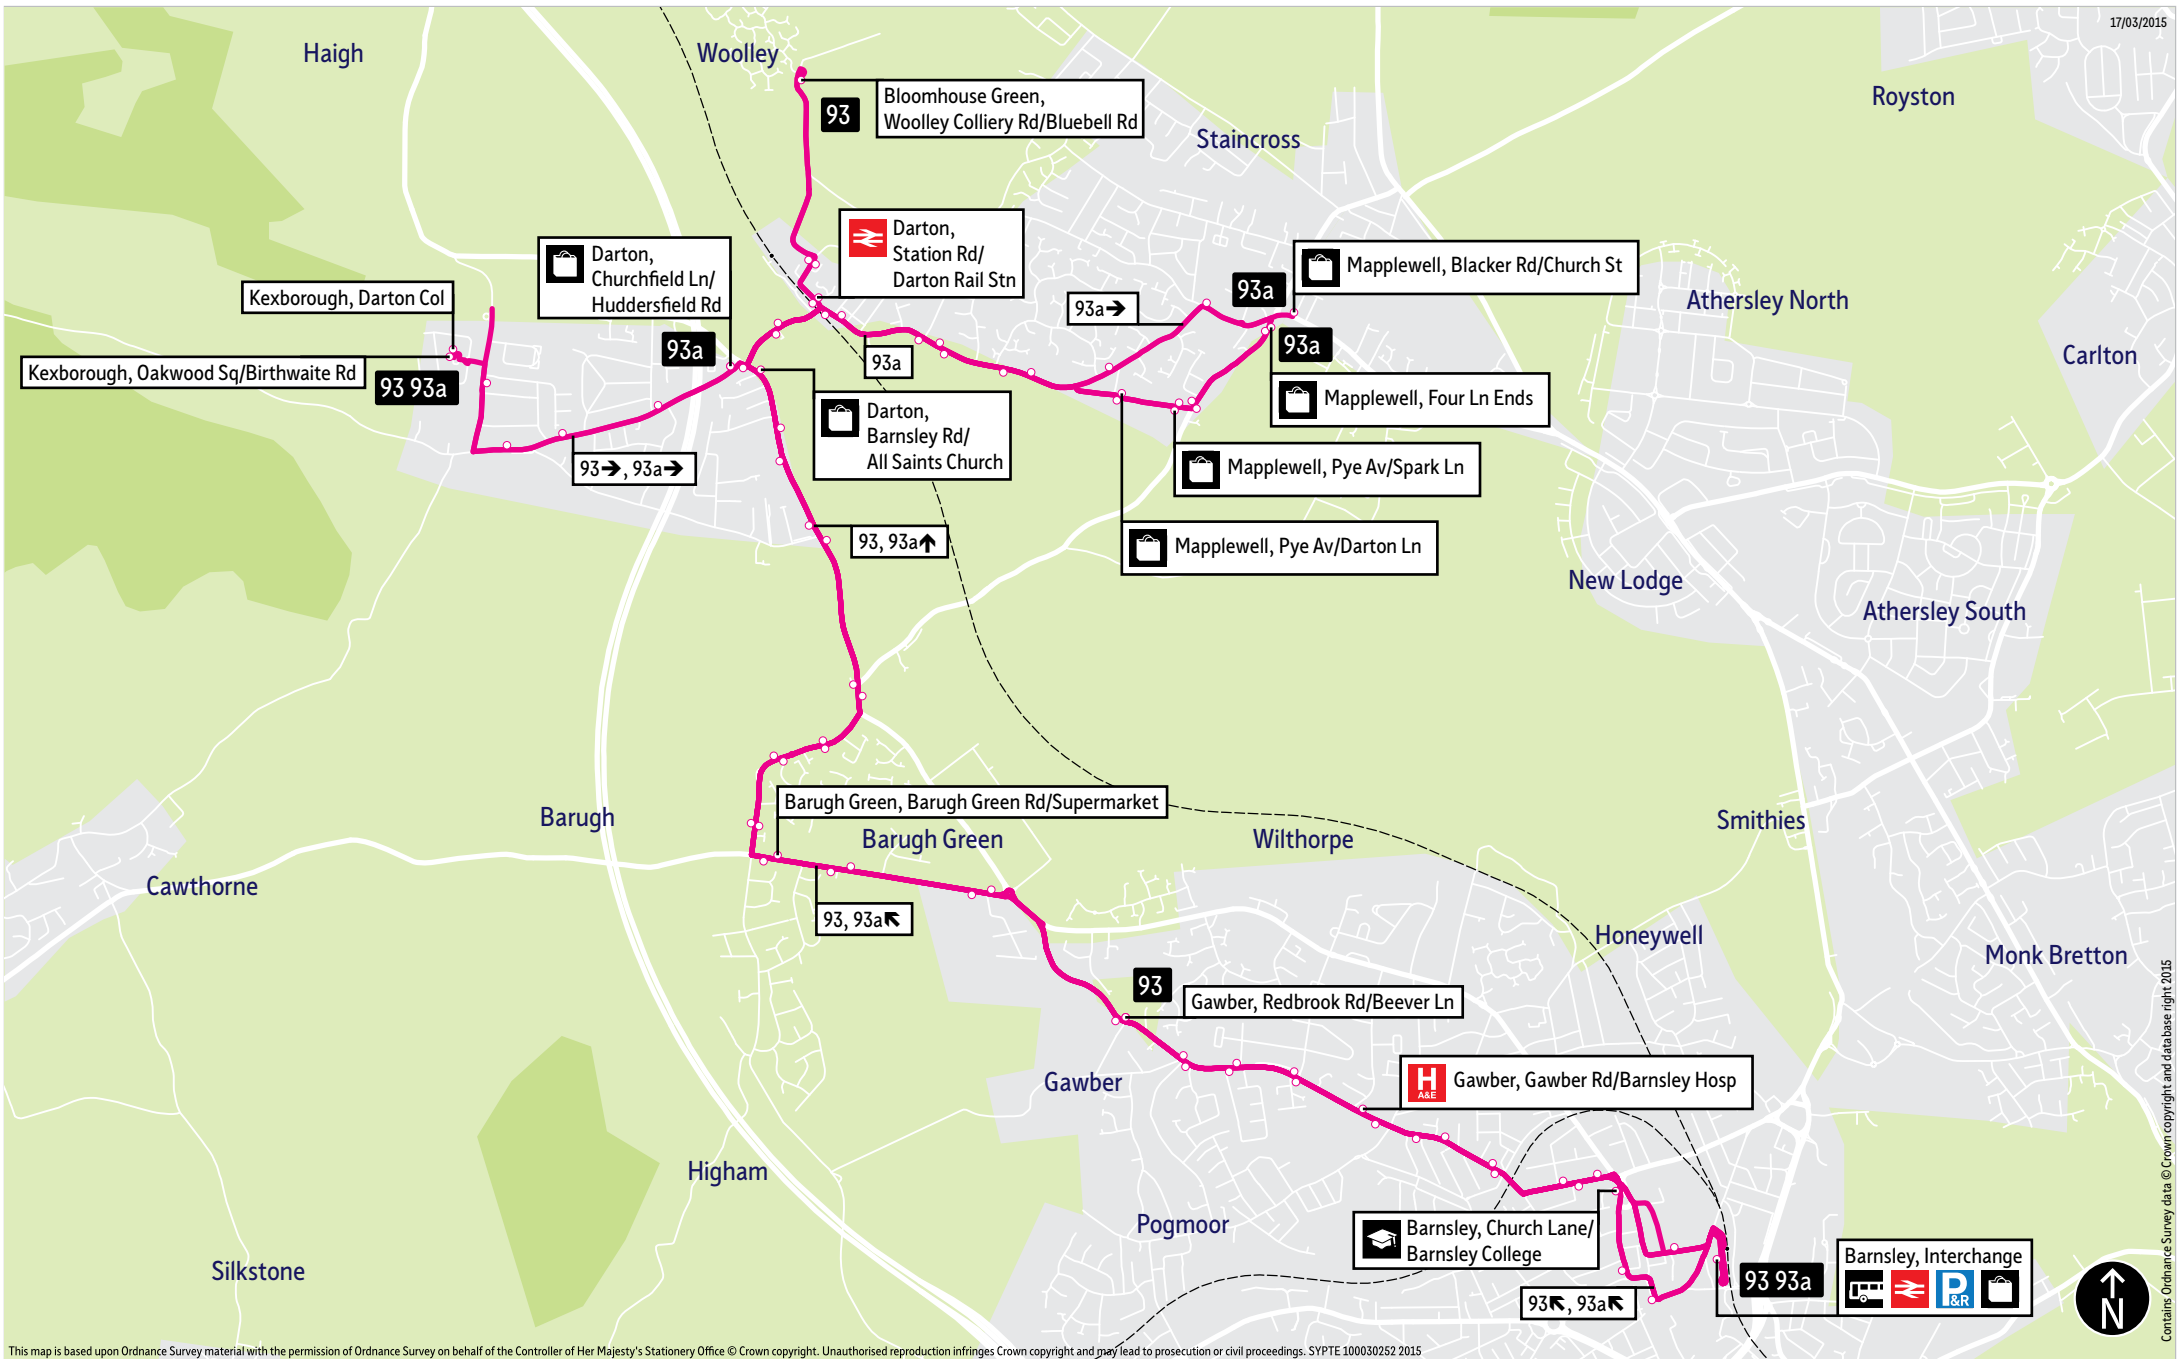

Bus route map for services 93 and 93a

17/03/2015

■ = Terminus point
= Public transport
= Shopping area
= Bus route & stops
= Rail line & station
= Tram route & stop

Contains Ordnance Survey data © Crown copyright and database right 2015