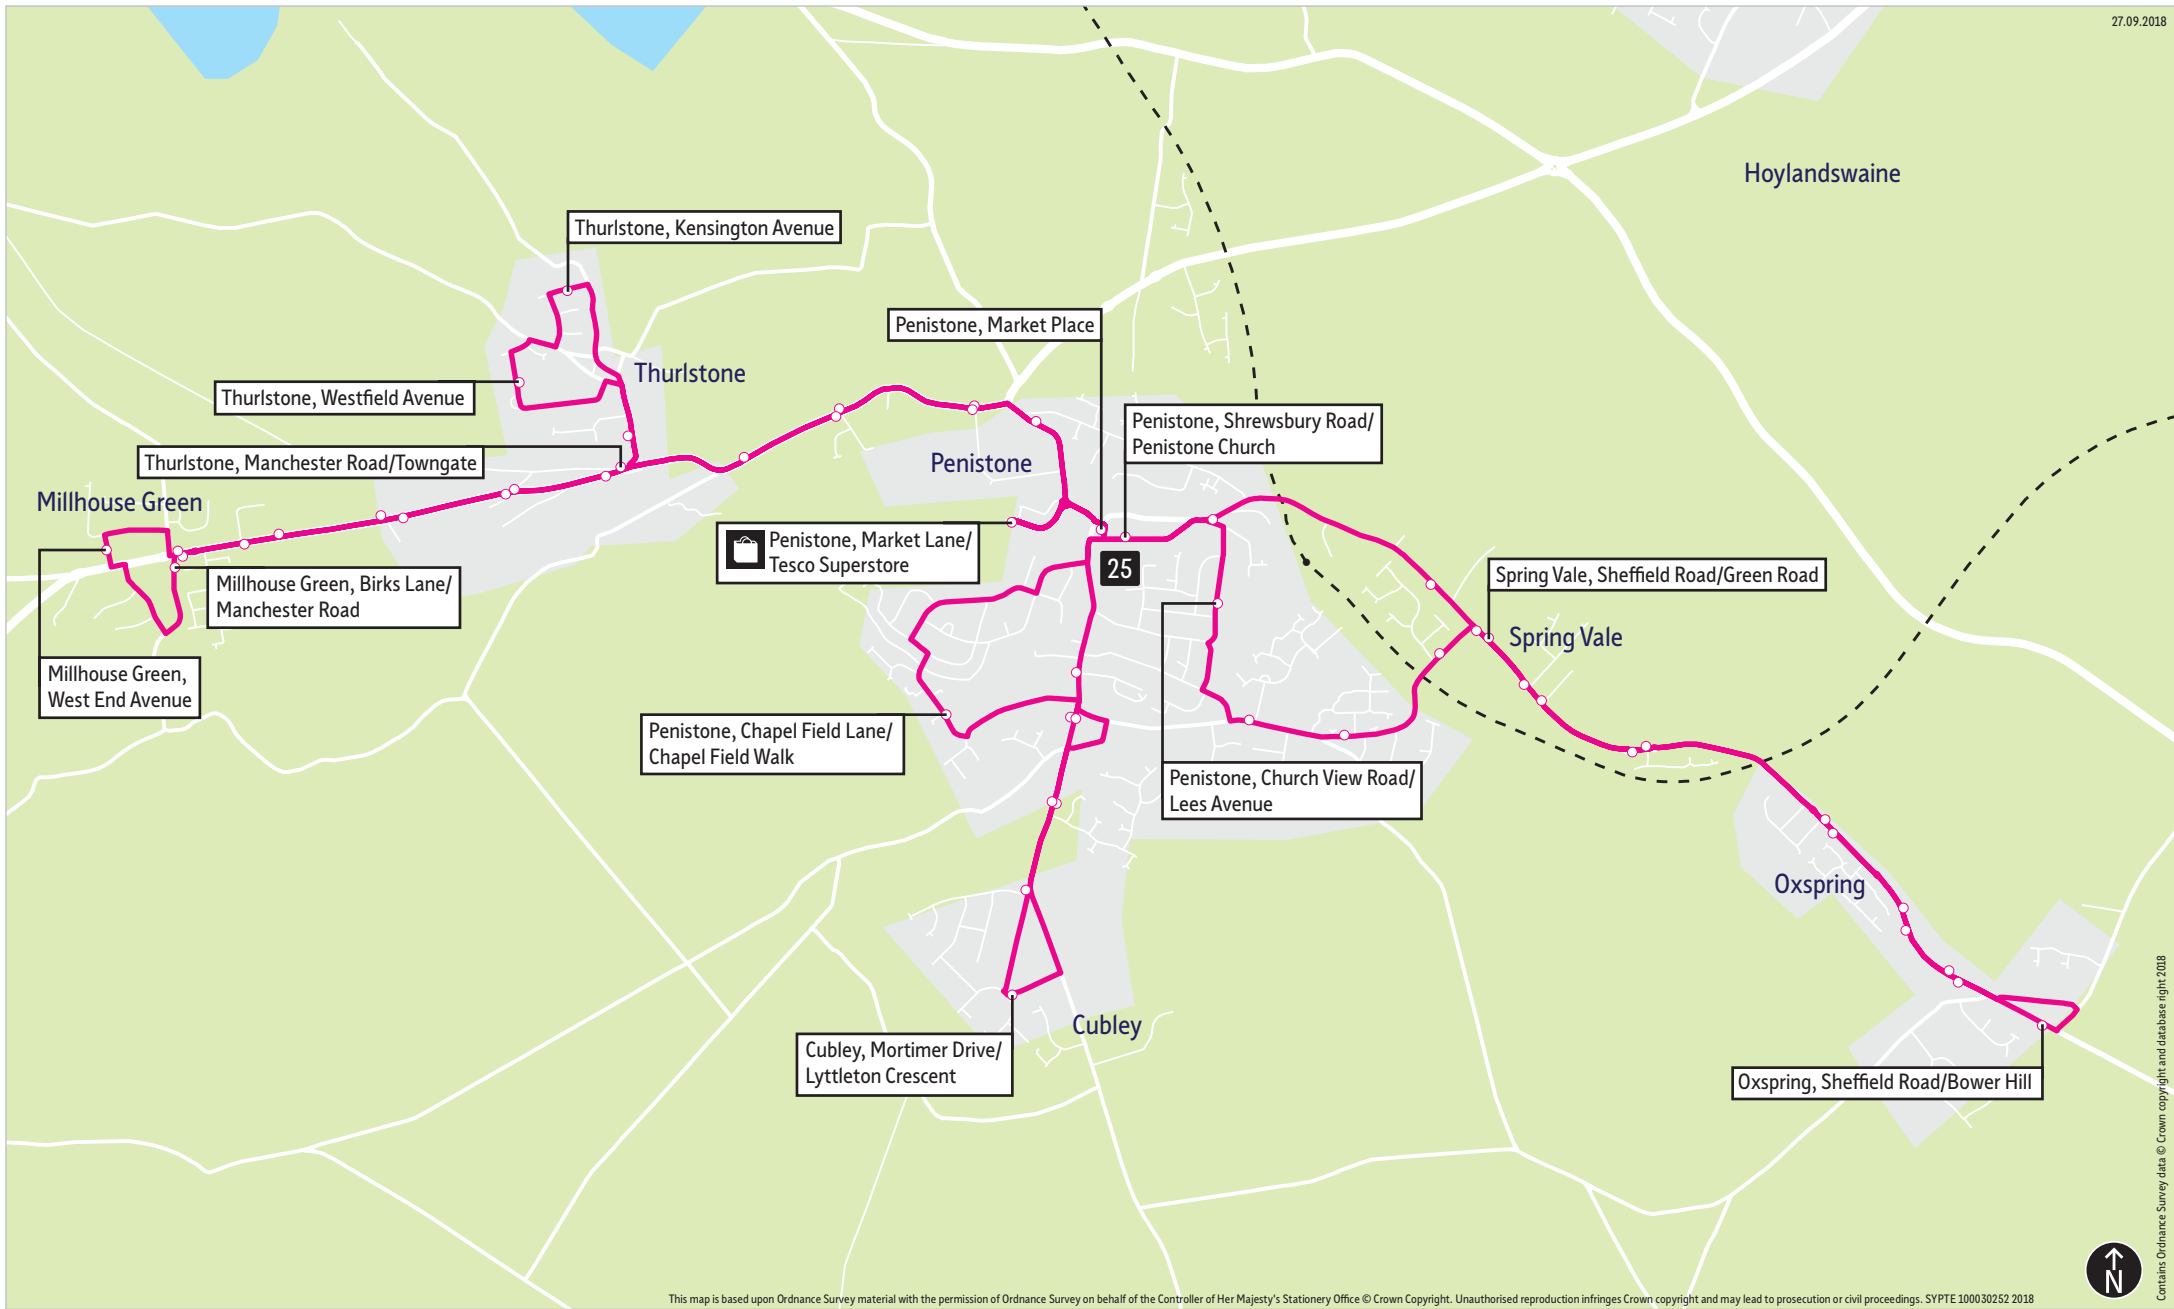

Bus route map for service 25

27.09.2018

- = Terminus point
- = Public transport
- = Shopping area
- = Bus route & stops
- = Rail line & station
- = Tram route & stop